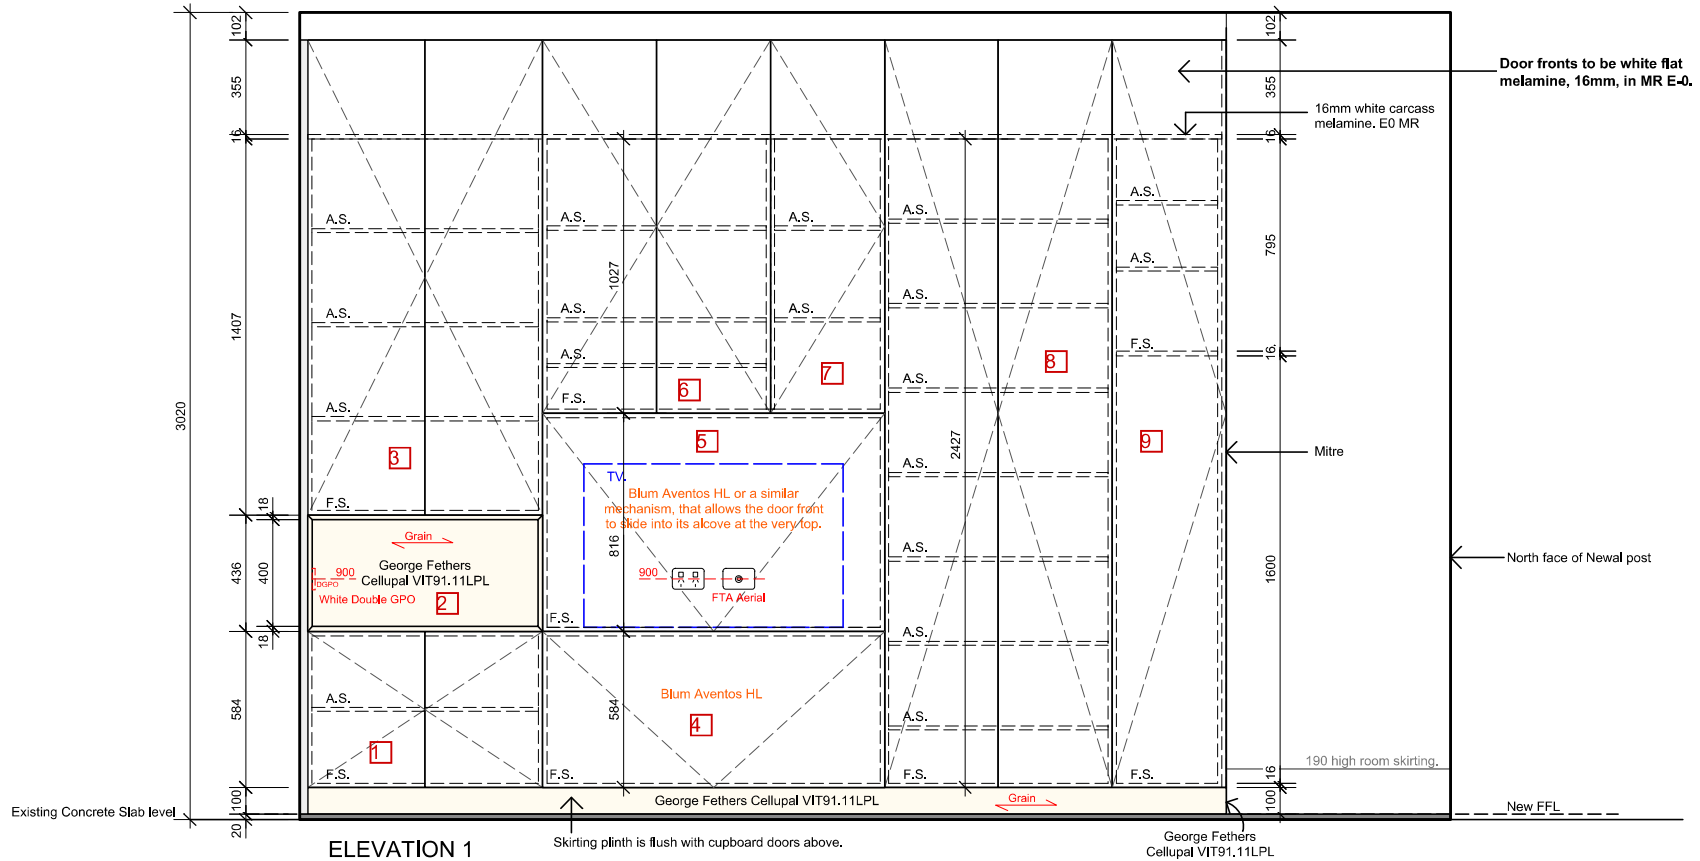

PLAN VIEW 1:20

ELEVATION 1

East wall of Family Room. Site: 1081 Burke Rd Hawthorn East 3123.

Confirm measurements on site prior to manufacture.
All doors to be PTR. No joinery handles.