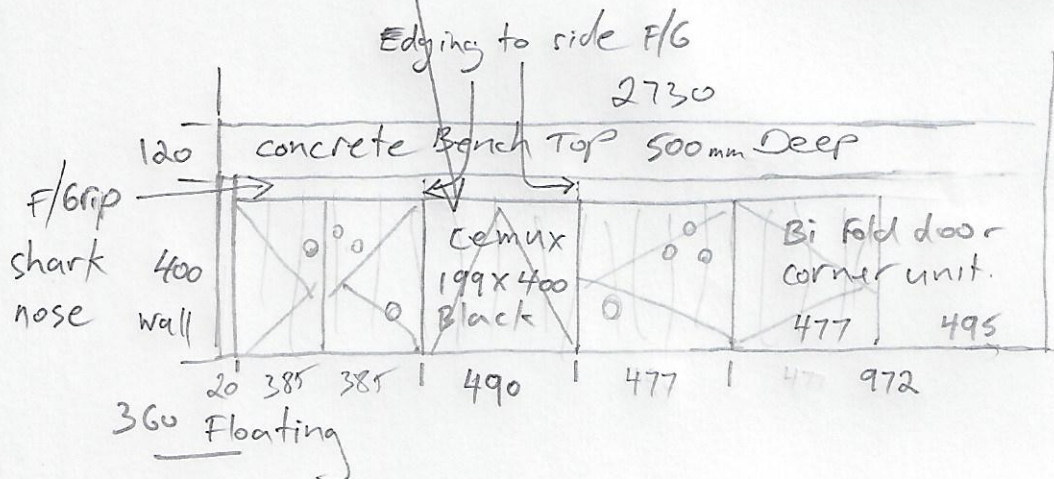

Wed 26.3.25 Richmond Gym

Male change Room

open shelves unit 300mm Deep

20mm Gap for Cable excess as per detail on 1st page

Reuse x 6 Existing Lockers Carcasses only Make new doors

x 24 Doors
 Black Woodmatt
 x 3 holes right through for Electronic Pad Lock