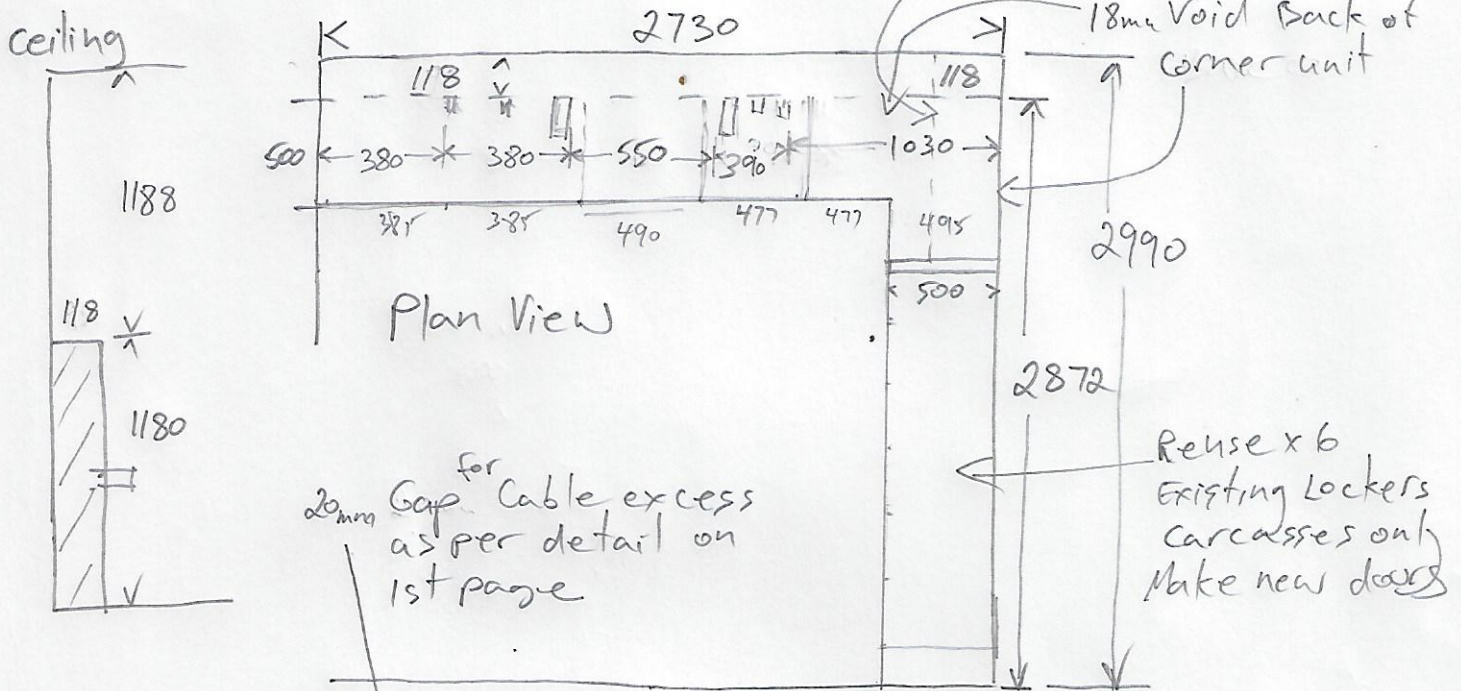

Wed 26.3.25 Richmond Gym

Male change Room

open shelves unit 300mm Deep

20mm Gap for Cable excess as per detail on 1st page

Reuse x 6 Existing Lockers Carcasses only Make new doors

x 24 Doors
 Black Woodmatt
 x 3 holes right through for Electronic Pad Lock