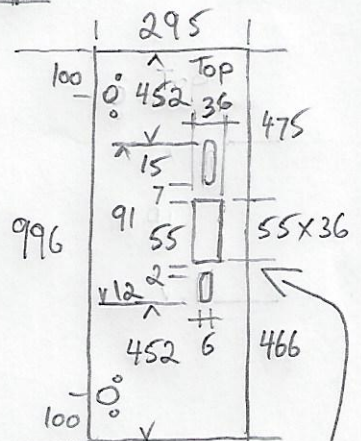

Wed 26.3.25 Richmond Gym

Male change Room

open shelves unit 300mm Deep

20mm Gap for Cable excess as per detail on 1st page

Reuse x 6 Existing Lockers Carcasses only Make new doors

x 24 Doors
 Black Woodmatt
 x 3 holes right through for Electronic Pad Lock