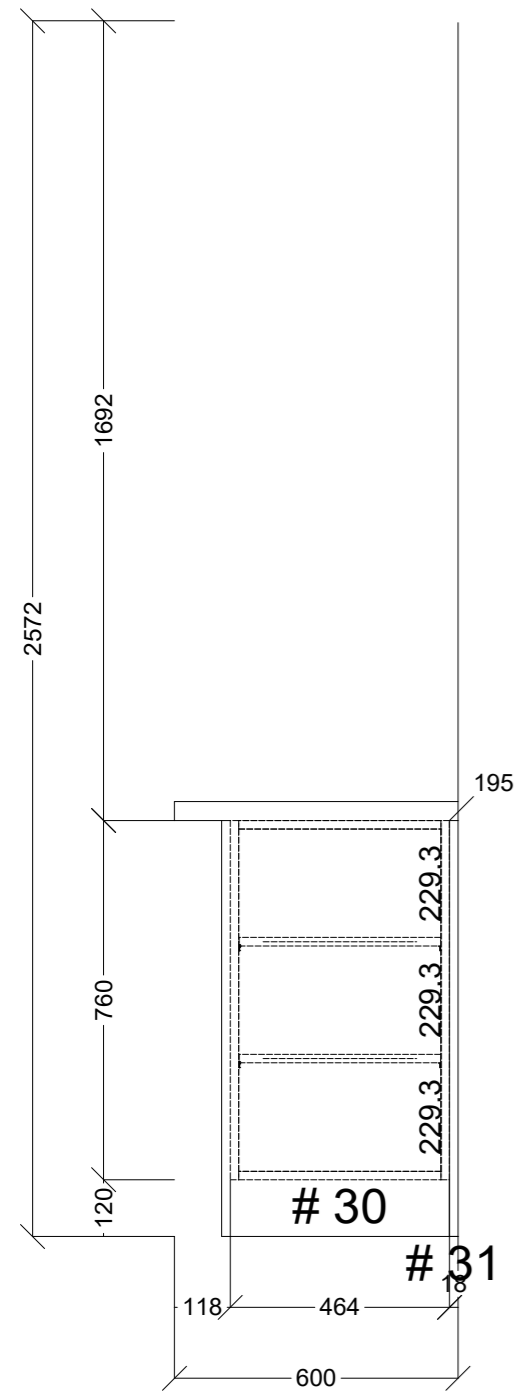

	Client: HOME TO GARDEN		Door and panels style/colour: 2PAC DULUX NATURAL WHITE GLOSS SATIN		Sheet 1 of 5
	Room: KITCHEN	Benchtop Colour: 40MM AC STONE SNOW CONCRETE	Drawer slides: BLUM ANTARO		Carcass: WHITE HMR
	Date: 04/04/25	Address: KELLY ST HAMPTON EAST	Handles Item No: 45' FINGER PULL		Approved by:

Allow Filler underneath

Run some 3mm gaps so we can biscuit join

	Client: HOME TO GARDEN		Door and panels style/colour: 2PAC DULUX NATURAL WHITE GLOSS SATIN		Sheet 2 of 5
	Room: KITCHEN	Benchtop Colour: 40MM AC STONE SNOW CONCRETE	Drawer slides: BLUM ANTARO		Carcass: WHITE HMR
	Date: 04/04/25	Address: KELLY ST HAMPTON EAST	Handles Item No: 45' FINGER PULL		Approved by:

	Client: HOME TO GARDEN		Door and panels style/colour: 2PAC DULUX NATURAL WHITE GLOSS SATIN		Sheet 3 of 5
	Room: KITCHEN	Benchtop Colour: 40MM AC STONE SNOW CONCRETE	Drawer slides: BLUM ANTARO		Carcass: WHITE HMR
	Date: 04/04/25	Address: KELLY ST HAMPTON EAST	Handles Item No: 45' FINGER PULL		Approved by:

 CONNECT KITCHENS	Client: HOME TO GARDEN		Door and panels style/colour: 2PAC DULUX NATURAL WHITE GLOSS <i>SATIN</i>		Sheet 4 of 5
	Room: KITCHEN	Benchtop Colour: 40MM AC STONE SNOW CONCRETE	Drawer slides: BLUM ANTARO		Carcass: WHITE HMR
	Date: 04/04/25	Address: KELLY ST HAMPTON EAST	Handles Item No: 45' FINGER PULL		Approved by: