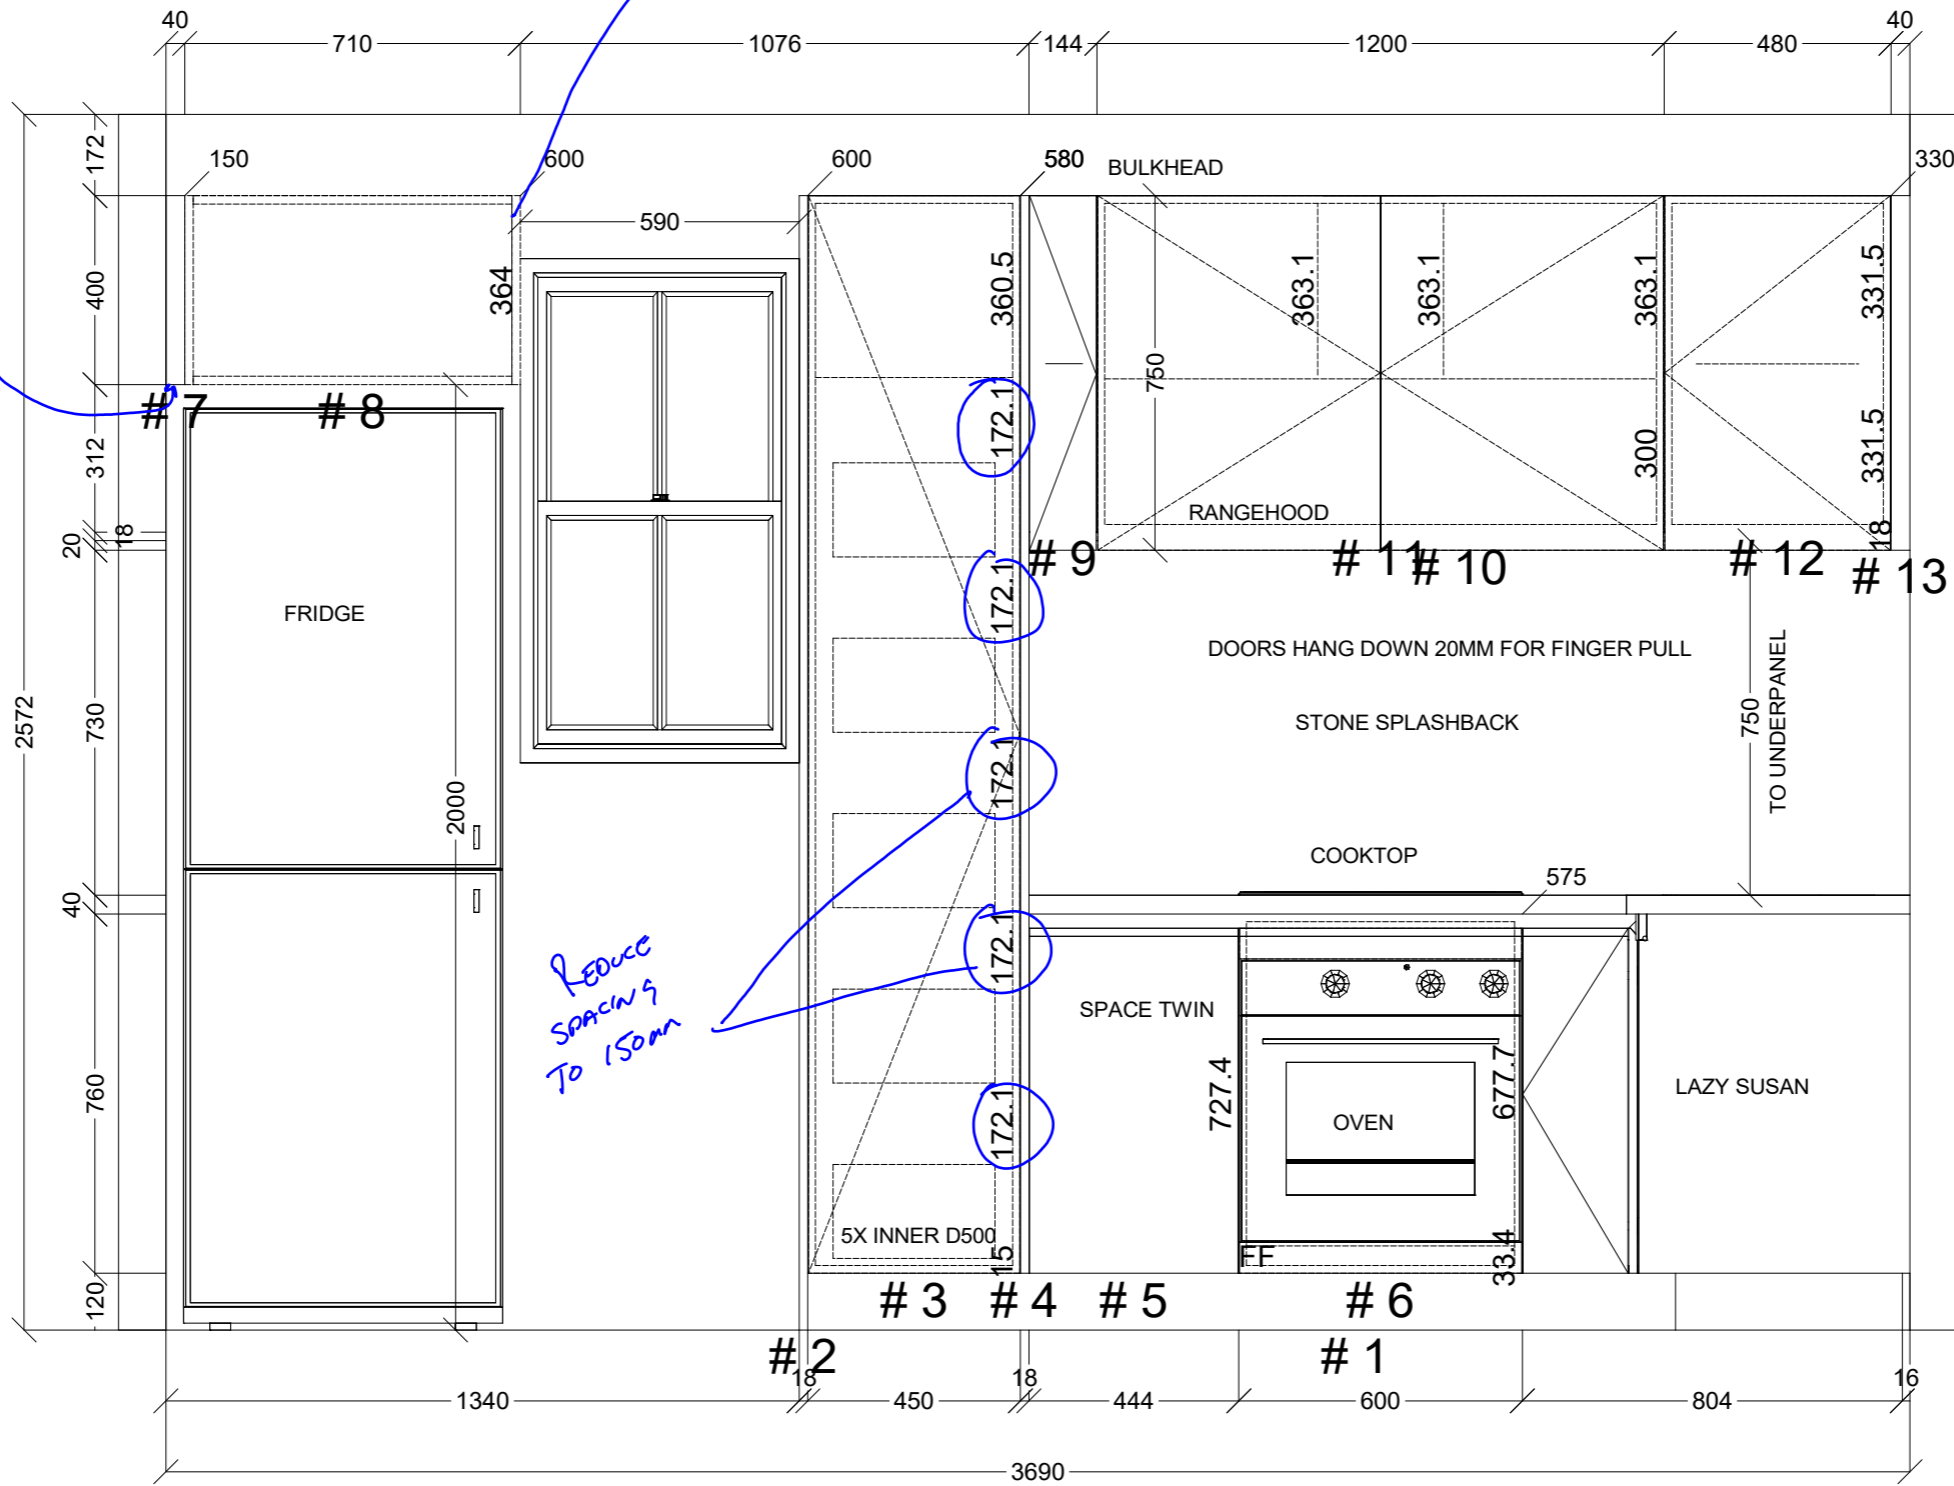

	Client: HOME TO GARDEN		Door and panels style/colour: 2PAC DULUX NATURAL WHITE GLOSS SATIN		Sheet 1 of 5
	Room: KITCHEN	Benchtop Colour: 40MM AC STONE SNOW CONCRETE	Drawer slides: BLUM ANTARO		Carcass: WHITE HMR
	Date: 04/04/25	Address: KELLY ST HAMPTON EAST	Handles Item No: 45' FINGER PULL		Approved by:

Allow Filler underneath

Run some 3mm gaps so we can biscuit join

	Client: HOME TO GARDEN		Door and panels style/colour: 2PAC DULUX NATURAL WHITE GLOSS SATIN		Sheet 2 of 5
	Room: KITCHEN	Benchtop Colour: 40MM AC STONE SNOW CONCRETE	Drawer slides: BLUM ANTARO		Carcass: WHITE HMR
	Date: 04/04/25	Address: KELLY ST HAMPTON EAST	Handles Item No: 45' FINGER PULL		Approved by:

	Client: HOME TO GARDEN		Door and panels style/colour: 2PAC DULUX NATURAL WHITE GLOSS SATIN		Sheet 3 of 5
	Room: KITCHEN	Benchtop Colour: 40MM AC STONE SNOW CONCRETE	Drawer slides: BLUM ANTARO		Carcass: WHITE HMR
	Date: 04/04/25	Address: KELLY ST HAMPTON EAST	Handles Item No: 45' FINGER PULL		Approved by:

 CONNECT KITCHENS	Client: HOME TO GARDEN		Door and panels style/colour: 2PAC DULUX NATURAL WHITE GLOSS <i>SATIN</i>		Sheet 4 of 5
	Room: KITCHEN	Benchtop Colour: 40MM AC STONE SNOW CONCRETE	Drawer slides: BLUM ANTARO		Carcass: WHITE HMR
	Date: 04/04/25	Address: KELLY ST HAMPTON EAST	Handles Item No: 45' FINGER PULL		Approved by: