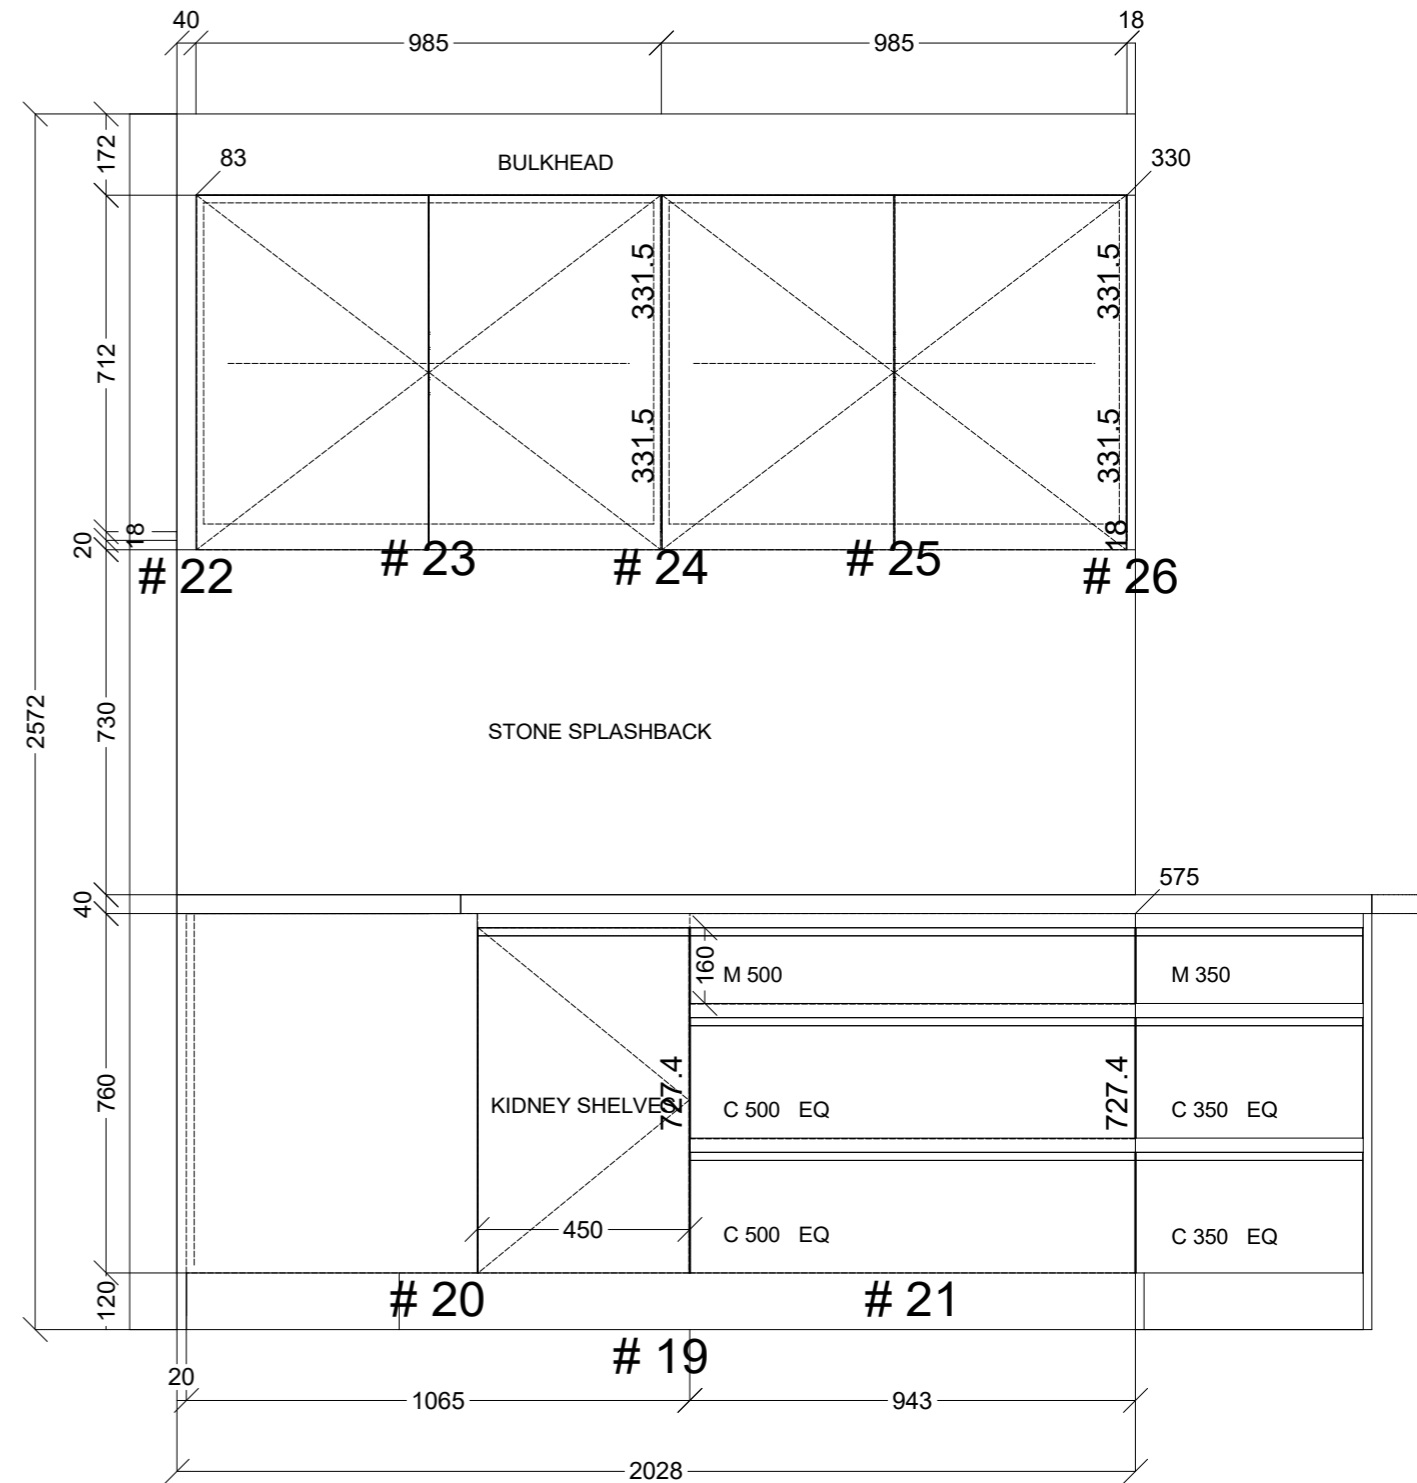

	Client: HOME TO GARDEN		Door and panels style/colour: 2PAC DULUX NATURAL WHITE GLOSS SATIN		Sheet 1 of 5
	Room: KITCHEN	Benchtop Colour: 40MM AC STONE SNOW CONCRETE	Drawer slides: BLUM ANTARO		Carcass: WHITE HMR
	Date: 04/04/25	Address: KELLY ST HAMPTON EAST	Handles Item No: 45' FINGER PULL		Approved by:

Allow Filler underneath

Run some 3mm gaps so we can biscuit join

	Client: HOME TO GARDEN		Door and panels style/colour: 2PAC DULUX NATURAL WHITE GLOSS SATIN		Sheet 2 of 5
	Room: KITCHEN	Benchtop Colour: 40MM AC STONE SNOW CONCRETE	Drawer slides: BLUM ANTARO		Carcass: WHITE HMR
	Date: 04/04/25	Address: KELLY ST HAMPTON EAST	Handles Item No: 45' FINGER PULL		Approved by:

	Client: HOME TO GARDEN		Door and panels style/colour: 2PAC DULUX NATURAL WHITE GLOSS SATIN		Sheet 3 of 5
	Room: KITCHEN	Benchtop Colour: 40MM AC STONE SNOW CONCRETE	Drawer slides: BLUM ANTARO		Carcass: WHITE HMR
	Date: 04/04/25	Address: KELLY ST HAMPTON EAST	Handles Item No: 45' FINGER PULL		Approved by:

 CONNECT KITCHENS	Client: HOME TO GARDEN		Door and panels style/colour: 2PAC DULUX NATURAL WHITE GLOSS <i>SATIN</i>		Sheet 4 of 5
	Room: KITCHEN	Benchtop Colour: 40MM AC STONE SNOW CONCRETE	Drawer slides: BLUM ANTARO		Carcass: WHITE HMR
	Date: 04/04/25	Address: KELLY ST HAMPTON EAST	Handles Item No: 45' FINGER PULL		Approved by: