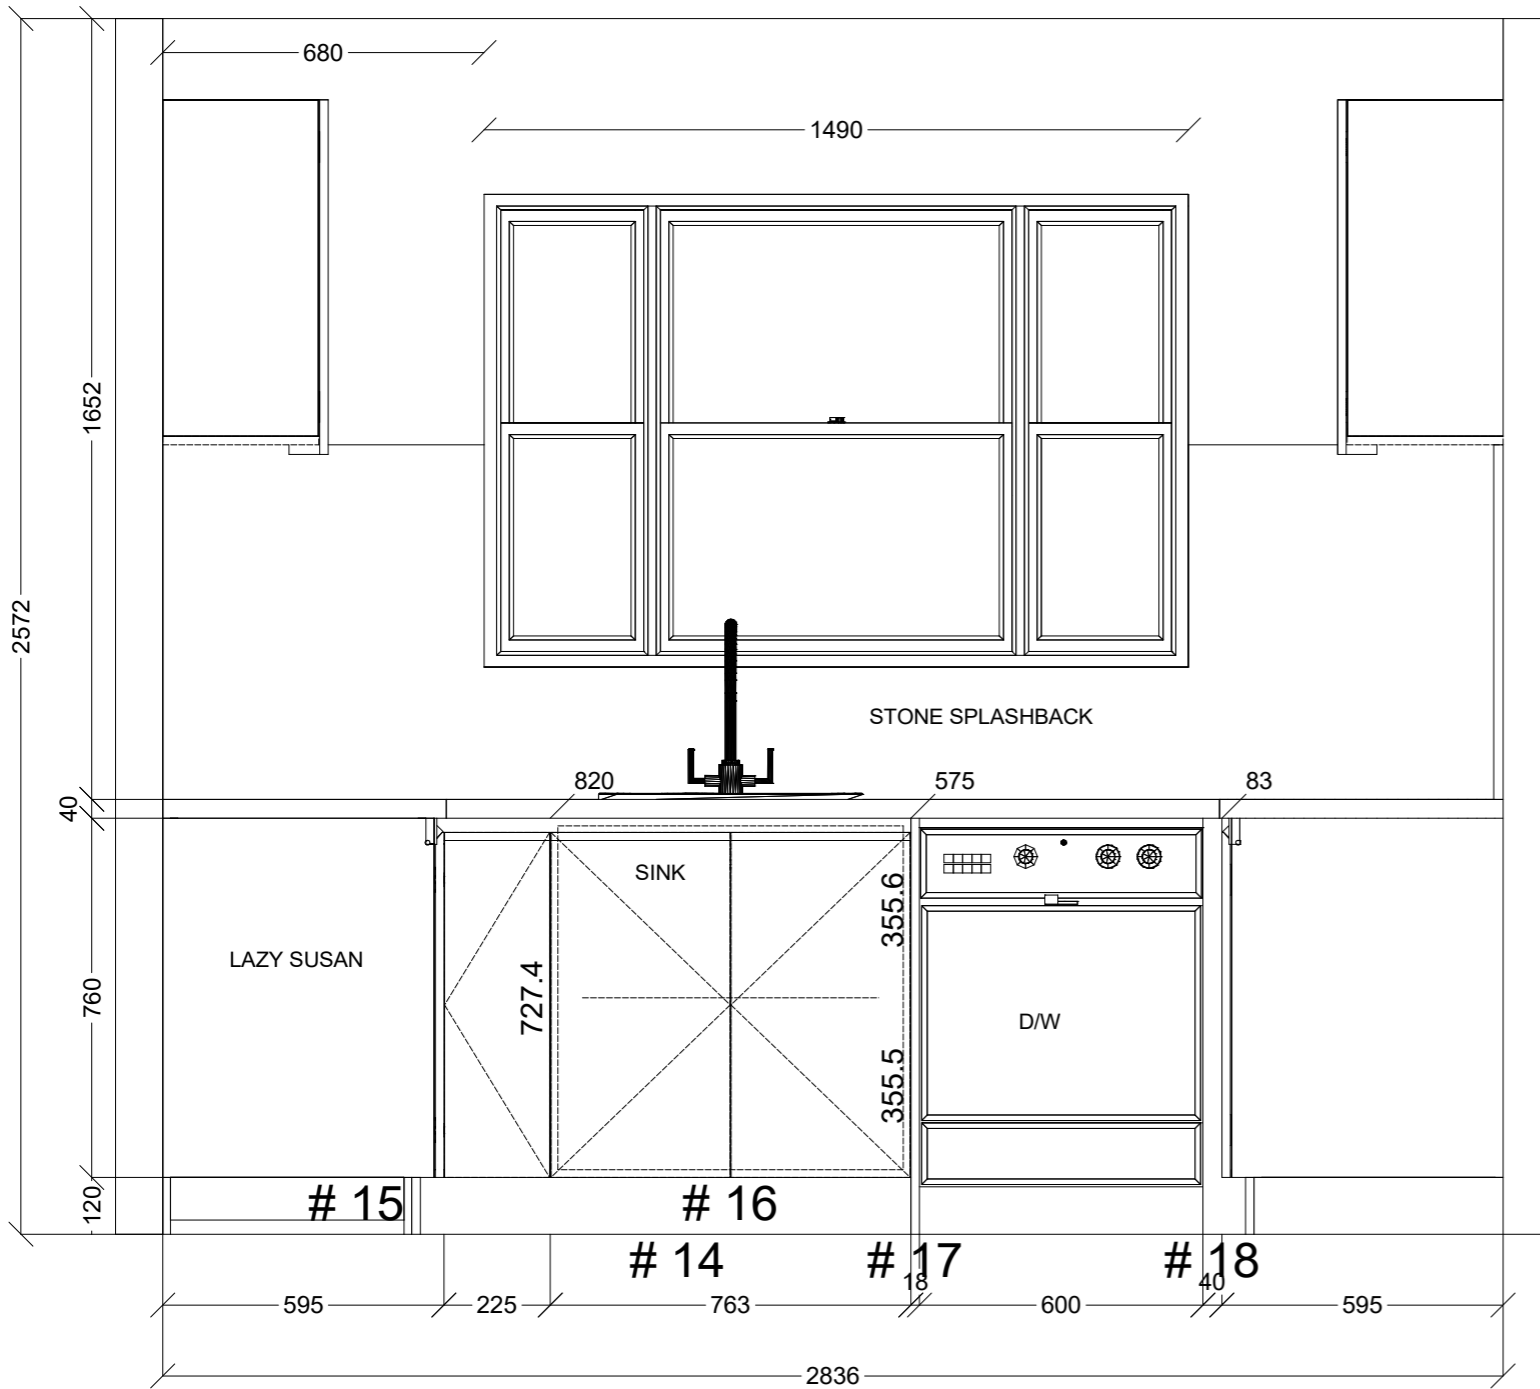

	Client: HOME TO GARDEN		Door and panels style/colour: 2PAC DULUX NATURAL WHITE GLOSS SATIN		Sheet 1 of 5
	Room: KITCHEN	Benchtop Colour: 40MM AC STONE SNOW CONCRETE	Drawer slides: BLUM ANTARO		Carcass: WHITE HMR
	Date: 04/04/25	Address: KELLY ST HAMPTON EAST	Handles Item No: 45' FINGER PULL		Approved by:

Allow Filler underneath

Run some 3mm gaps so we can biscuit join

	Client: HOME TO GARDEN		Door and panels style/colour: 2PAC DULUX NATURAL WHITE GLOSS SATIN		Sheet 2 of 5
	Room: KITCHEN	Benchtop Colour: 40MM AC STONE SNOW CONCRETE	Drawer slides: BLUM ANTARO		Carcass: WHITE HMR
	Date: 04/04/25	Address: KELLY ST HAMPTON EAST	Handles Item No: 45' FINGER PULL		Approved by:

	Client: HOME TO GARDEN		Door and panels style/colour: 2PAC DULUX NATURAL WHITE GLOSS SATIN		Sheet 3 of 5
	Room: KITCHEN	Benchtop Colour: 40MM AC STONE SNOW CONCRETE	Drawer slides: BLUM ANTARO		Carcass: WHITE HMR
	Date: 04/04/25	Address: KELLY ST HAMPTON EAST	Handles Item No: 45' FINGER PULL		Approved by:

 CONNECT KITCHENS	Client: HOME TO GARDEN		Door and panels style/colour: 2PAC DULUX NATURAL WHITE GLOSS <i>SATIN</i>		Sheet 4 of 5
	Room: KITCHEN	Benchtop Colour: 40MM AC STONE SNOW CONCRETE	Drawer slides: BLUM ANTARO		Carcass: WHITE HMR
	Date: 04/04/25	Address: KELLY ST HAMPTON EAST	Handles Item No: 45' FINGER PULL		Approved by: