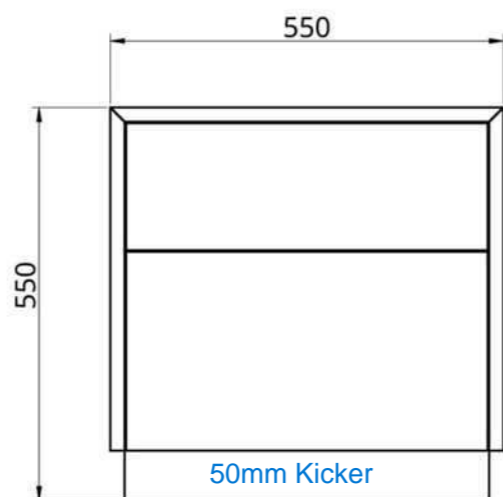

AI SIDE TABLE PERSPECTIVE 1
Scale: NTS

AI SIDE TABLE PERSPECTIVE 2
Scale: NTS

CLIENT NAME

CLIENT ADDRESS

PROJECT TITLE
HOME
JOINERIES

DESIGNED BY
SHAI ZEEV
ABN: 47 640 715 279
6b Larman St, Bentleigh East 3165
Mob: 0407004576
E-mail: sales@thecabinetmerchant.com.au

THE
CABINET
M E R C H A N T

au

∞

• KNOB •

• DULUX REMOTE CONTROL AMERICAN OAK GRAIN

Material: American Oak Crown Cut
 Carcass: Black Mel
 Hardware: H Box Black

A :: SIDE TABLE
 001 scale: NTS

DESIGNED BY
 SHAI ZEEV
 ABN: 47 640 715 279
 6b Larman St, Bentleigh East 3165
 Mob: 0407004576
 E-mail: sales@thecabinetmerchant.com.au