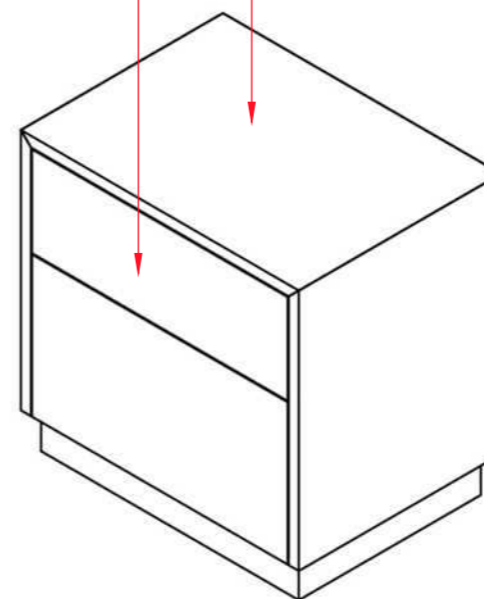

THE
CABINET
M E R C H A N T

au

∞

• KNOB •

• DULUX REMOTE CONTROL AMERICAN OAK GRAIN

Material: American Oak Crown Cut
 Carcass: Black Mel
 Hardware: H Box Black

A :: SIDE TABLE
 001 scale: NTS

DESIGNED BY
 SHAI ZEEV
 ABN: 47 640 715 279
 6b Larman St, Bentleigh East 3165
 Mob: 0407004576
 E-mail: sales@thecabinetmerchant.com.au