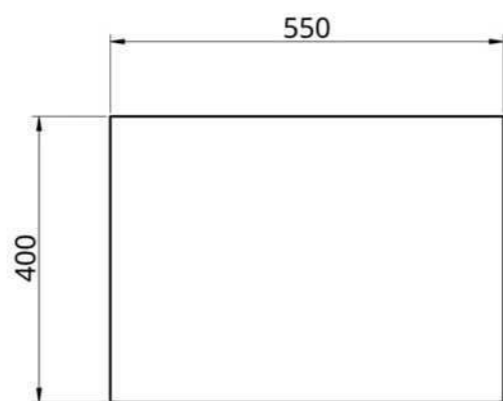

AI SIDE TABLE PERSPECTIVE 1
Scale: NTS

AI SIDE TABLE PERSPECTIVE 2
Scale: NTS

CLIENT NAME

CLIENT ADDRESS

PROJECT TITLE
HOME
JOINERIES

DESIGNED BY
SHAI ZEEV
ABN: 47 640 715 279
6b Larman St, Bentleigh East 3165
Mob: 0407004576
E-mail: sales@thecabinetmerchant.com.au

THE
CABINET
M E R C H A N T

au

∞

• KNOB •

• DULUX REMOTE CONTROL AMERICAN OAK GRAIN

Material: American Oak Crown Cut
 Carcass: Black Mel
 Hardware: H Box Black

A :: SIDE TABLE
 001 scale: NTS

DESIGNED BY
 SHAI ZEEV
 ABN: 47 640 715 279
 6b Larman St, Bentleigh East 3165
 Mob: 0407004576
 E-mail: sales@thecabinetmerchant.com.au