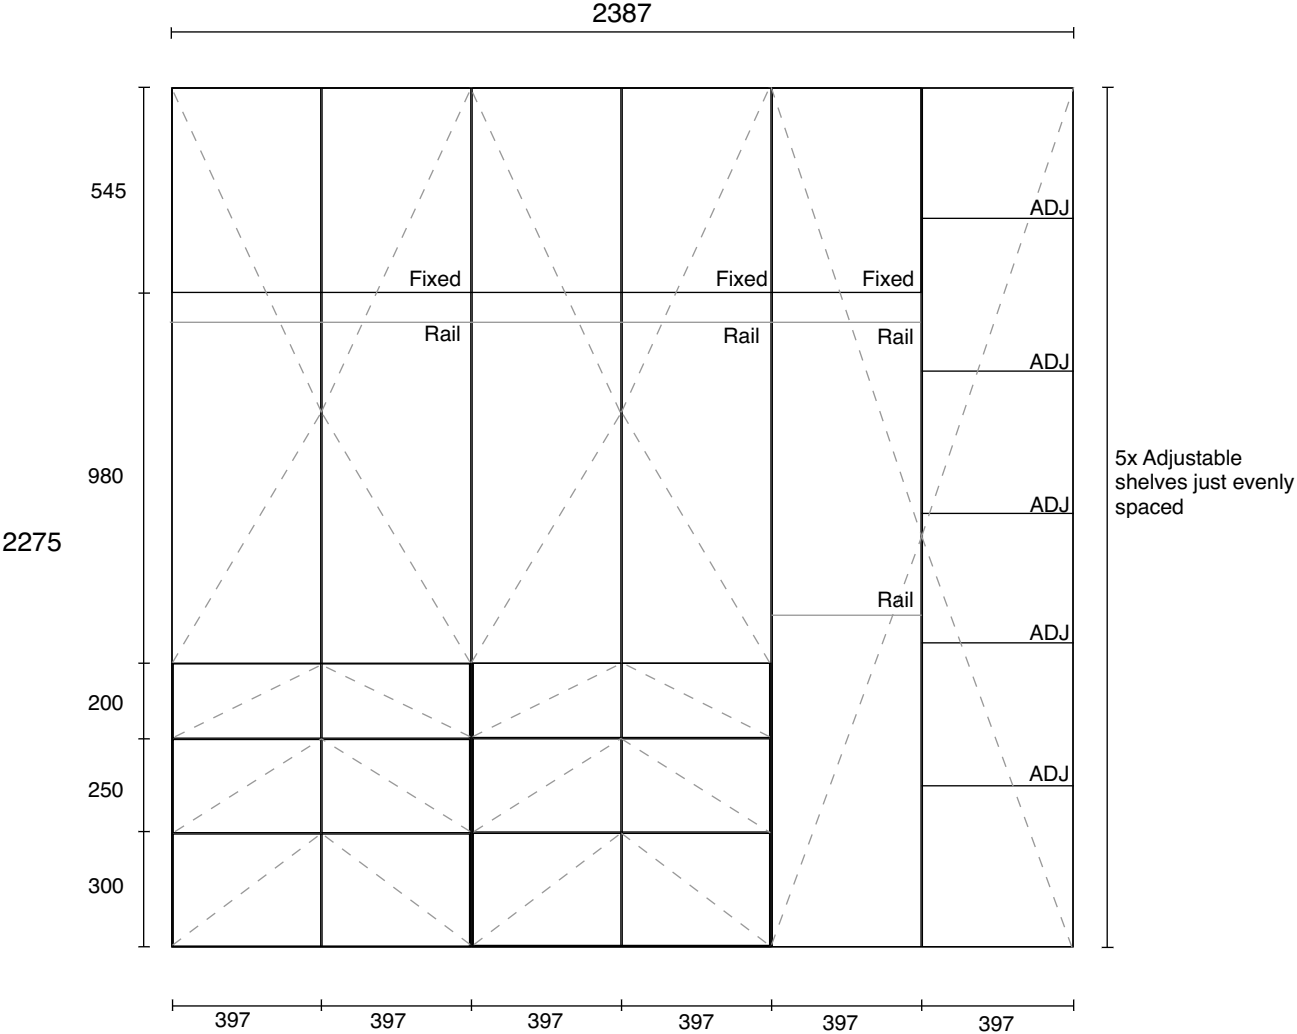

BEDROOM 3 - 595mm Depth

CABINET INTERNALS:  
 16MM WHITE MELAMINE-1MM  
 EDGING  
 DOORS AND PANELS:  
 18MM MDF DOORS - SHAKER  
 STYLE 2PAC FINISH

TopView

BEDROOM 2 - 595mm Depth

CABINET INTERNALS:  
16MM WHITE MELAMINE-1MM  
EDGING  
DOORS AND PANELS:  
18MM MDF DOORS - SHAKER  
STYLE 2PAC FINISH