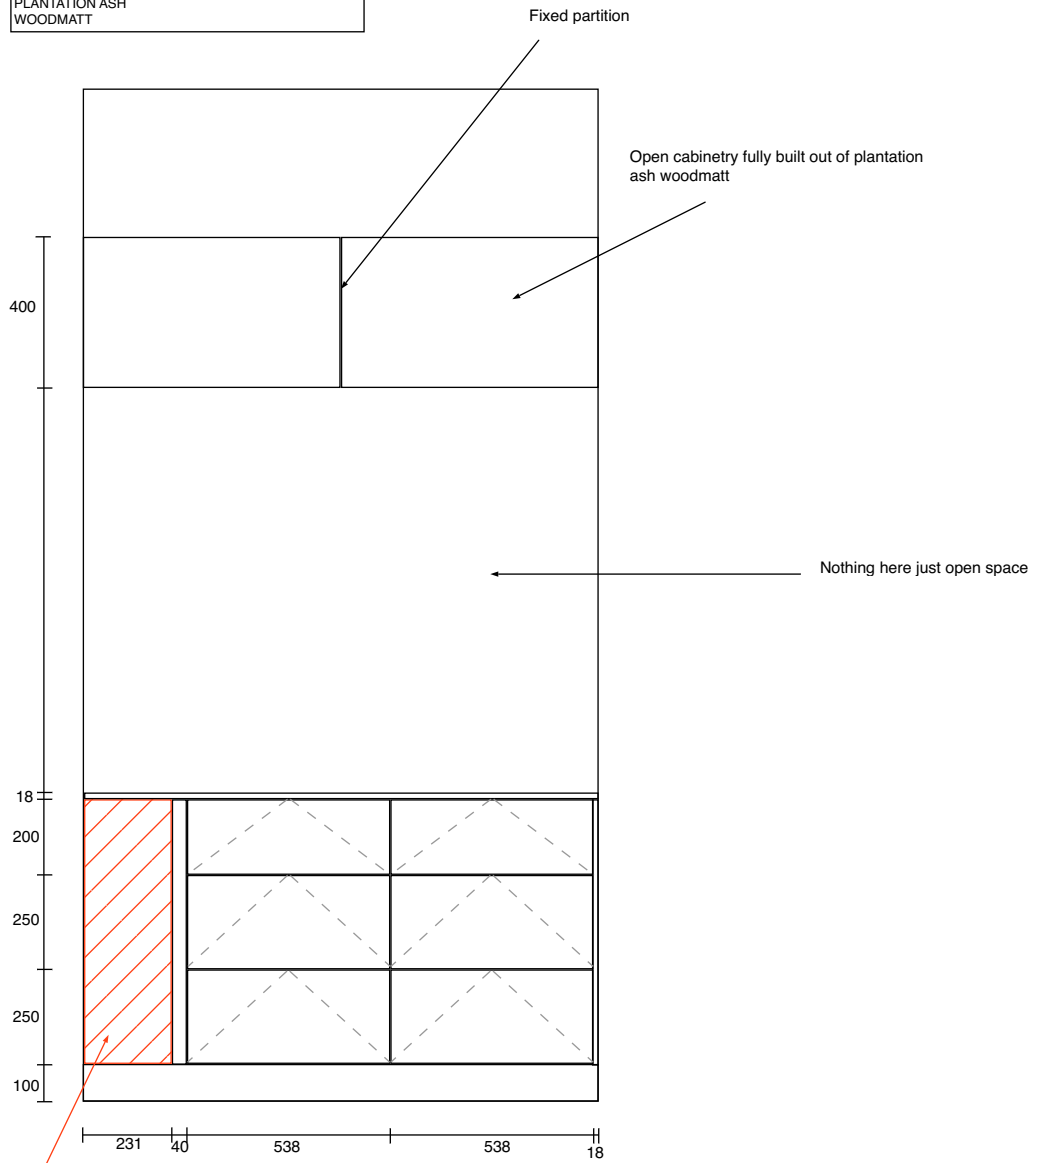

Room layout

A
Depth 550

CABINET INTERNALS:
16MM WHITE MELAMINE-1MM
EDGING

DOORS AND PANELS:
18MM MDF PLANTATION ASH
WOODMATT

BENCHTOP: 18MM MDF
PLANTATION ASH
WOODMATT

B

Depth 480

CABINET INTERNALS:
16MM WHITE MELAMINE-1MM
EDGING

DOORS AND PANELS:
18MM MDF PLANTATION ASH
WOODMATT

BENCHTOP: 18MM MDF
PLANTATION ASH
WOODMATT

Other cabinetry on adjacent wall