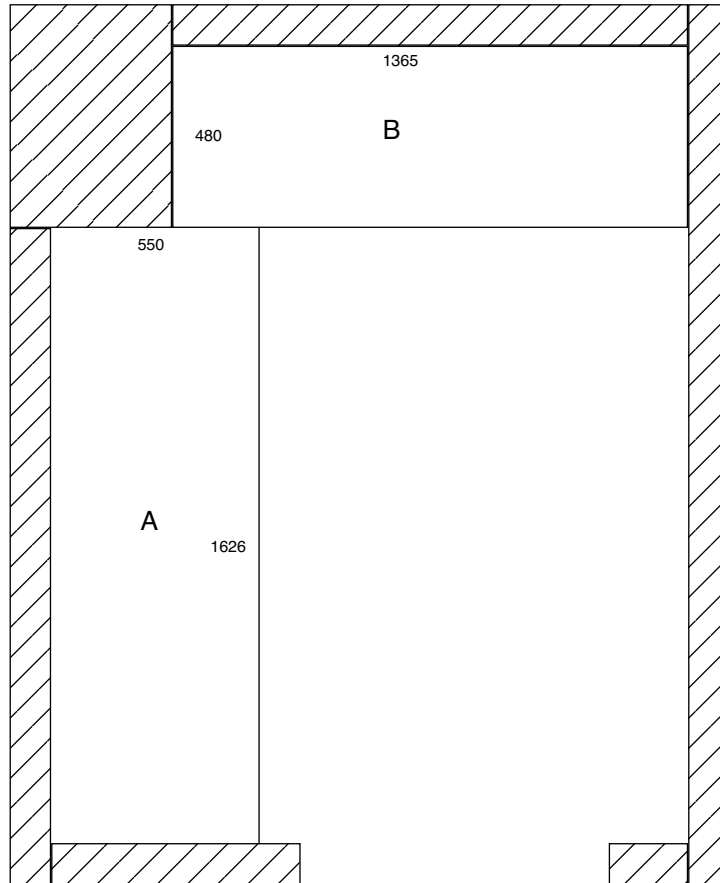

Room layout

A
Depth 550

CABINET INTERNALS:
16MM WHITE MELAMINE-1MM
EDGING

DOORS AND PANELS:
18MM MDF PLANTATION ASH
WOODMATT

BENCHTOP: 18MM MDF
PLANTATION ASH
WOODMATT

B

Depth 480

CABINET INTERNALS:
16MM WHITE MELAMINE-1MM
EDGING

DOORS AND PANELS:
18MM MDF PLANTATION ASH
WOODMATT

BENCHTOP: 18MM MDF
PLANTATION ASH
WOODMATT

Other cabinetry on adjacent wall