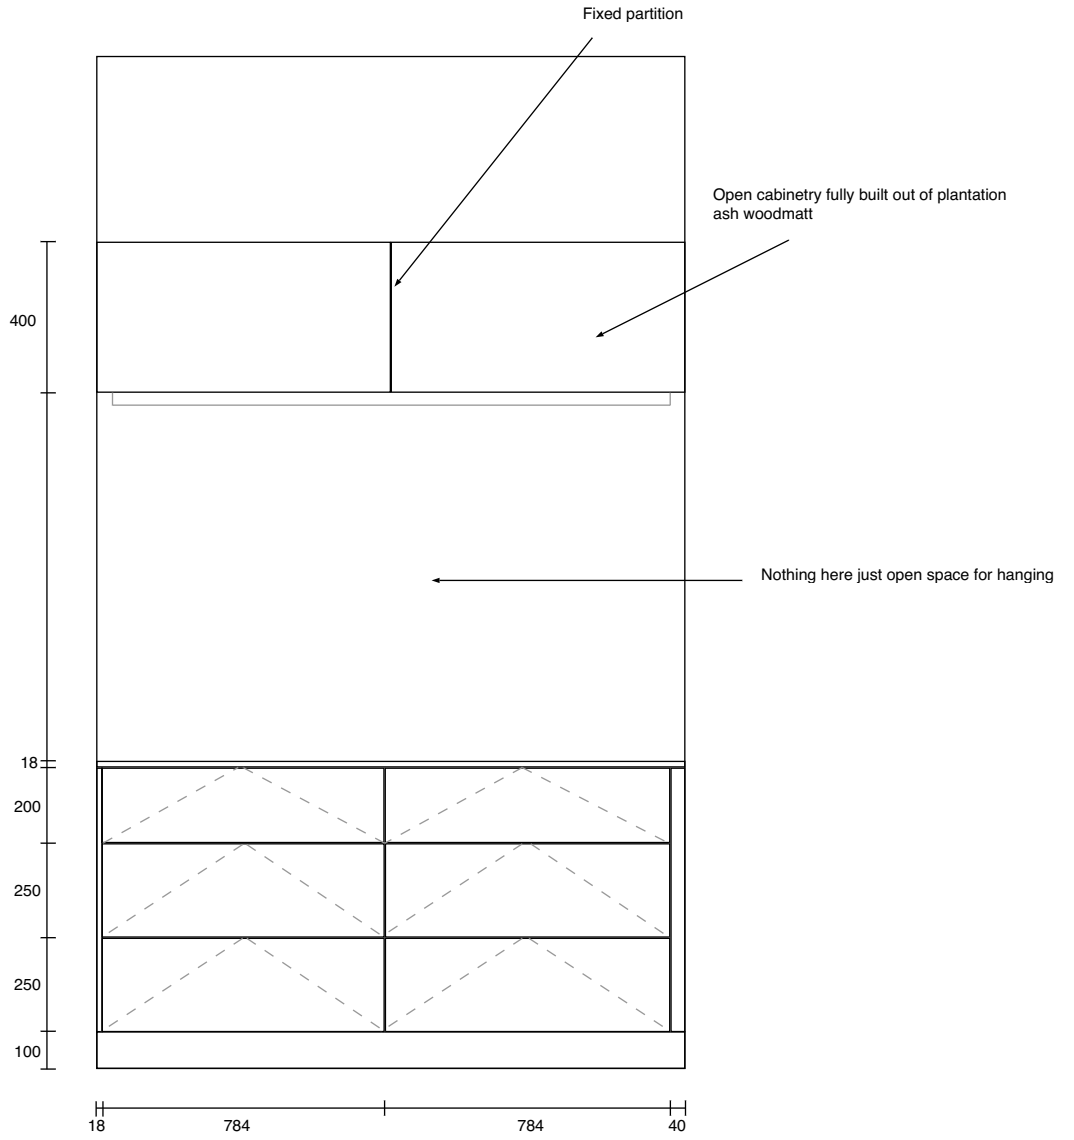

Room layout

A
Depth 550

CABINET INTERNALS:
16MM WHITE MELAMINE-1MM
EDGING

DOORS AND PANELS:
18MM MDF PLANTATION ASH
WOODMATT

BENCHTOP: 18MM MDF
PLANTATION ASH
WOODMATT

B

Depth 480

CABINET INTERNALS:
16MM WHITE MELAMINE-1MM
EDGING

DOORS AND PANELS:
18MM MDF PLANTATION ASH
WOODMATT

BENCHTOP: 18MM MDF
PLANTATION ASH
WOODMATT

Other cabinetry on adjacent wall