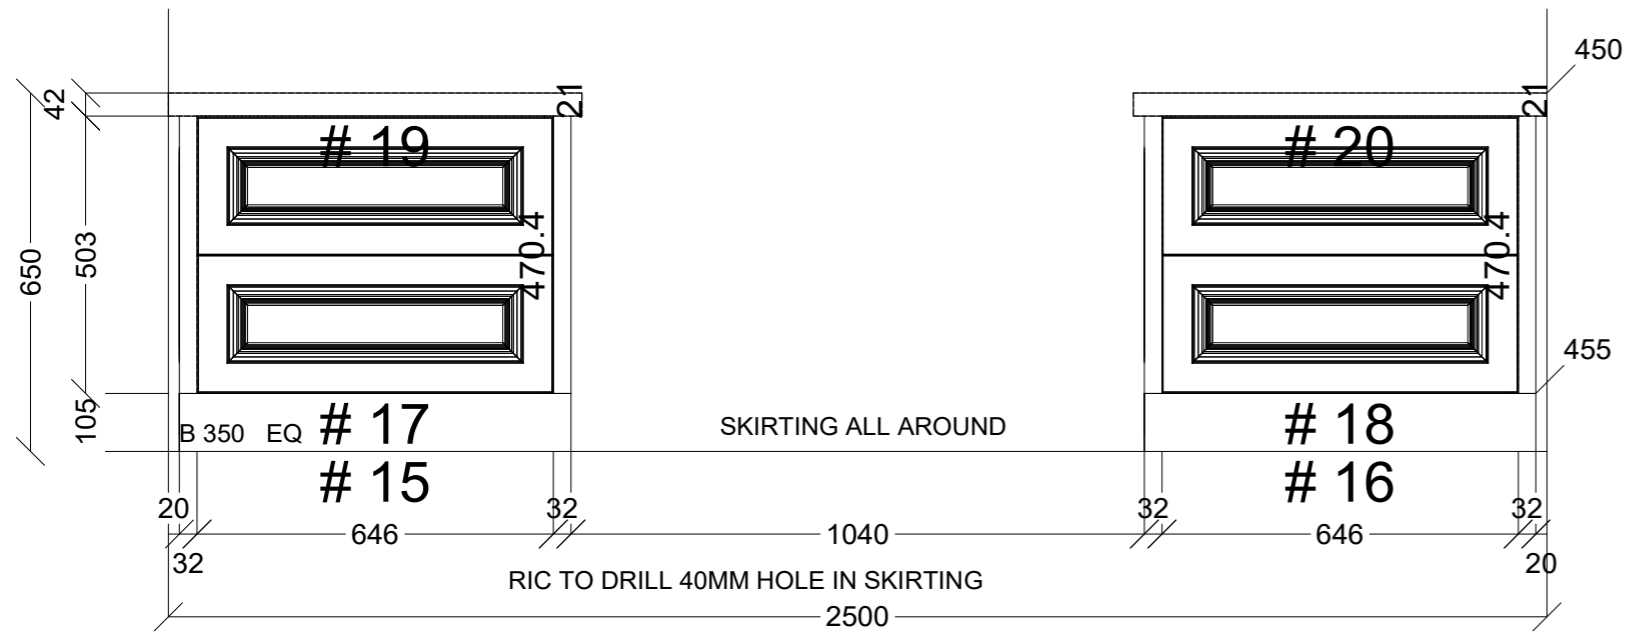

	Client: RIC	Door and panels style/colour: 21MM SHAKER DX NIGHT SKY SATIN			Sheet 1 of 6
	Room: HALL TABLE	Benchtop Colour: 42MM 2PAC	Drawer slides: BLUM ANTARO		Carcass: WHITE HMR
	Date: 15/04/25	Address: BUMBLE ST	Handles Item No: TBA		Approved by:

	Client: RIC		Door and panels style/colour: 21MM SHAKER DX NIGHT SKY SATIN		Sheet 2 of 6
	Room: MEDIA UNIT	Benchtop Colour: 42MM 2PAC		Drawer slides: BLUM ANTARO	Carcass: WHITE HMR
	Date: 15/04/25	Address: BUMBLE ST	Handles Item No: TBA		Approved by:

	Client: RIC		Door and panels style/colour: 21MM SHAKER DX NIGHT SKY SATIN		Sheet 3 of 6
	Room: TV UNIT		Benchtop Colour: 42MM 2PAC		Drawer slides: BLUM ANTARO
	Carcass: WHITE HMR				
Date: 15/04/25	Address: BUMBLE ST		Handles Item No: TBA		Approved by:

	Client: RIC		Door and panels style/colour: 21MM SHAKER DX NIGHT SKY SATIN		Sheet 4 of 6
	Room: MASTER BED	Benchtop Colour: 42MM 2PAC		Drawer slides: BLUM ANTARO	Carcass: WHITE HMR
	Date: 15/04/25	Address: BUMBLE ST		Handles Item No: TBA	Approved by: