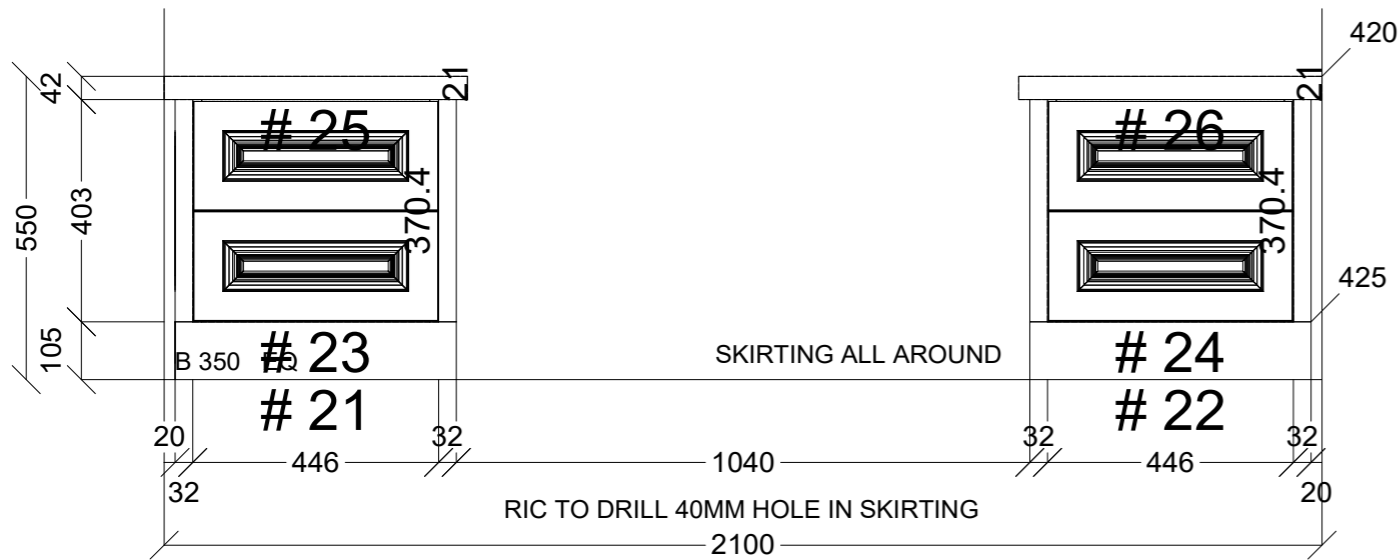

Client: RIC		Door and panels style/colour: 21MM SHAKER DX NIGHT SKY SATIN		Sheet 5 of 6
	Room: BED ROOM	Benchtop Colour: 42MM 2PAC		Drawer slides: BLUM ANTARO	Carcass: WHITE HMR
	Date: 15/04/25	Address: BUMBLE ST		Handles Item No: TBA	Approved by: