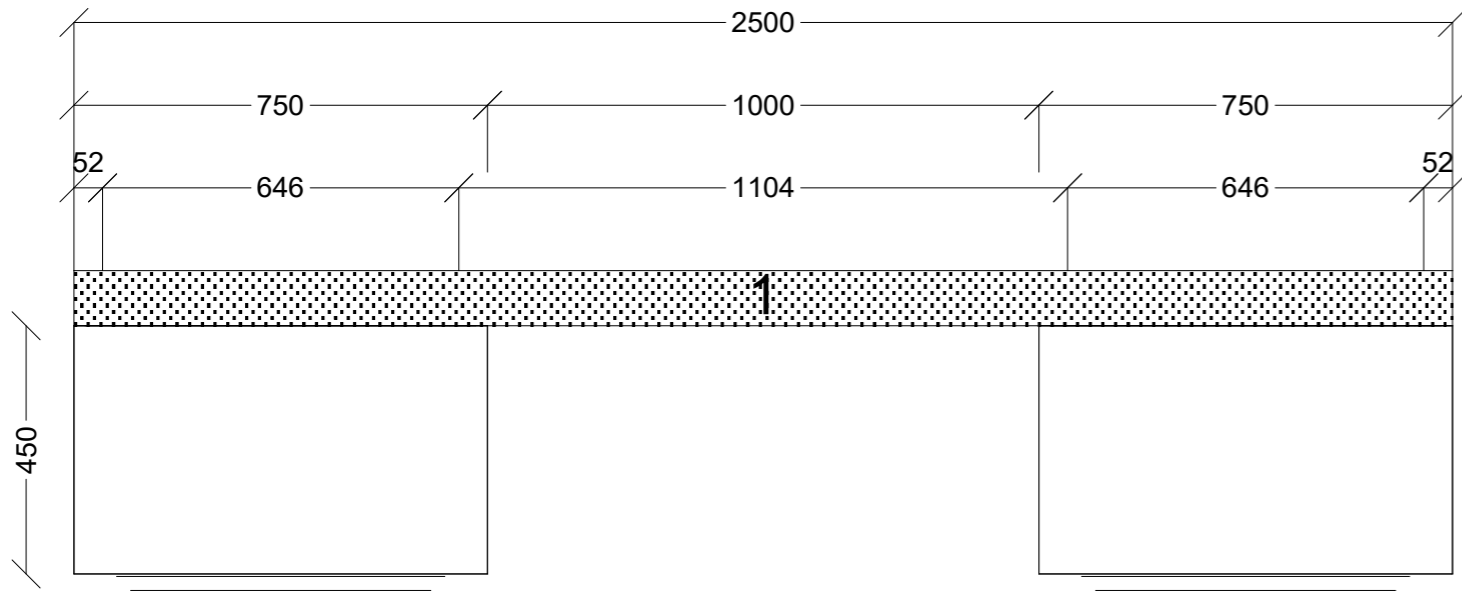

Client: RIC		Door and panels style/colour: 21MM SHAKER DX NIGHT SKY SATIN		Sheet 4 of 6
	Room: MASTER BED	Benchtop Colour: 42MM 2PAC		Drawer slides: BLUM ANTARO	Carcass: WHITE HMR
	Date: 15/04/25	Address: BUMBLE ST		Handles Item No: TBA	Approved by: