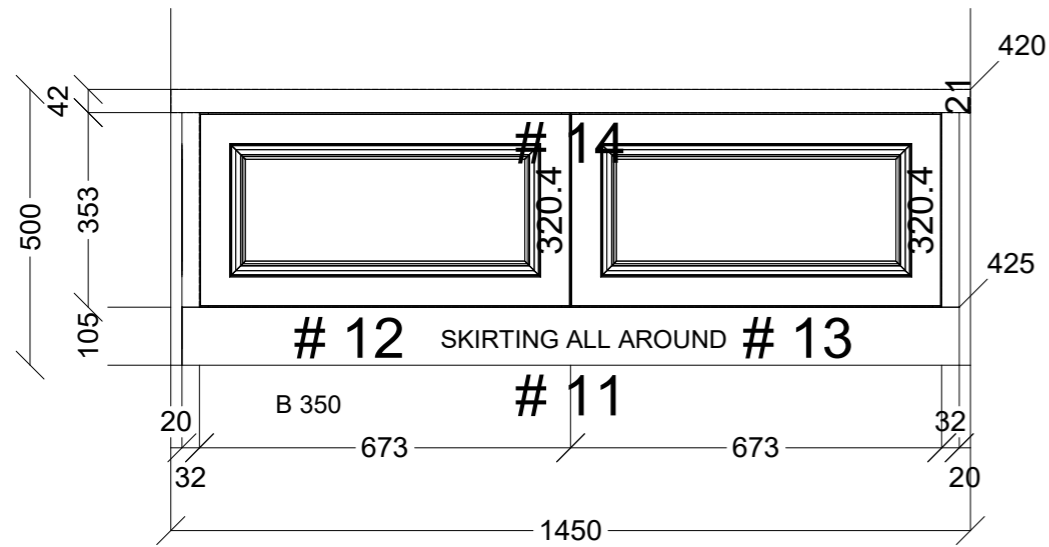

	Client: RIC	Door and panels style/colour: 21MM SHAKER DX NIGHT SKY SATIN			Sheet 1 of 6
	Room: HALL TABLE	Benchtop Colour: 42MM 2PAC	Drawer slides: BLUM ANTARO		Carcass: WHITE HMR
	Date: 15/04/25	Address: BUMBLE ST	Handles Item No: TBA		Approved by:

	Client: RIC		Door and panels style/colour: 21MM SHAKER DX NIGHT SKY SATIN		Sheet 2 of 6
	Room: MEDIA UNIT	Benchtop Colour: 42MM 2PAC		Drawer slides: BLUM ANTARO	Carcass: WHITE HMR
	Date: 15/04/25	Address: BUMBLE ST	Handles Item No: TBA		Approved by:

	Client: RIC		Door and panels style/colour: 21MM SHAKER DX NIGHT SKY SATIN		Sheet 3 of 6
	Room: TV UNIT		Benchtop Colour: 42MM 2PAC		Drawer slides: BLUM ANTARO
	Carcass: WHITE HMR				
Date: 15/04/25	Address: BUMBLE ST		Handles Item No: TBA		Approved by: