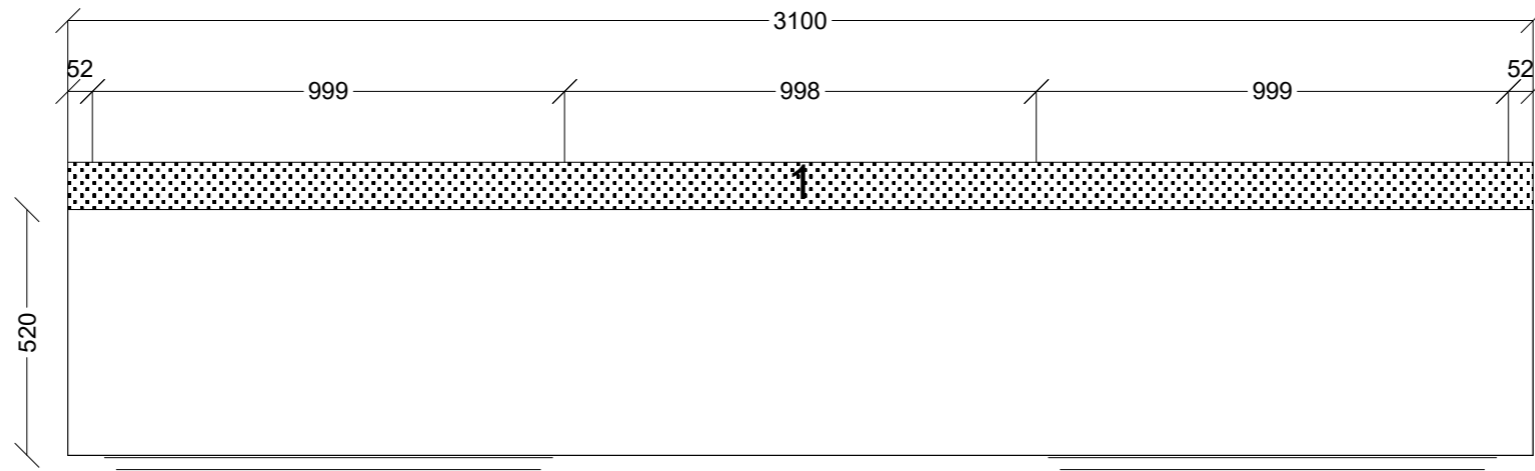

	Client: RIC	Door and panels style/colour: 21MM SHAKER DX NIGHT SKY SATIN			Sheet 1 of 6
	Room: HALL TABLE	Benchtop Colour: 42MM 2PAC	Drawer slides: BLUM ANTARO		Carcass: WHITE HMR
	Date: 15/04/25	Address: BUMBLE ST	Handles Item No: TBA		Approved by:

	Client: RIC		Door and panels style/colour: 21MM SHAKER DX NIGHT SKY SATIN		Sheet 2 of 6
	Room: MEDIA UNIT	Benchtop Colour: 42MM 2PAC		Drawer slides: BLUM ANTARO	Carcass: WHITE HMR
	Date: 15/04/25	Address: BUMBLE ST	Handles Item No: TBA		Approved by: