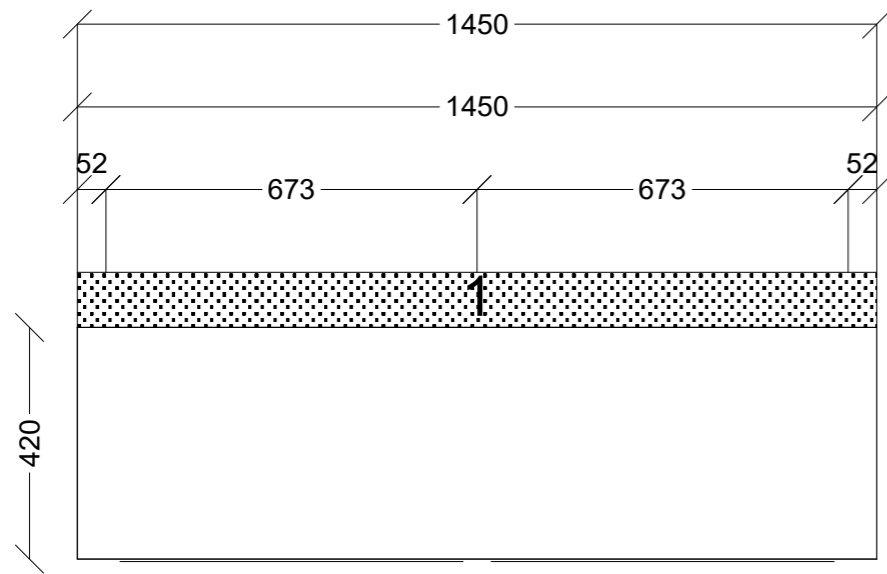

	Client: RIC	Door and panels style/colour: 21MM SHAKER DX NIGHT SKY SATIN			Sheet 1 of 6
	Room: HALL TABLE	Benchtop Colour: 42MM 2PAC	Drawer slides: BLUM ANTARO		Carcass: WHITE HMR
	Date: 15/04/25	Address: BUMBLE ST	Handles Item No: TBA		Approved by:

	Client: RIC		Door and panels style/colour: 21MM SHAKER DX NIGHT SKY SATIN		Sheet 2 of 6
	Room: MEDIA UNIT	Benchtop Colour: 42MM 2PAC		Drawer slides: BLUM ANTARO	Carcass: WHITE HMR
	Date: 15/04/25	Address: BUMBLE ST	Handles Item No: TBA		Approved by: