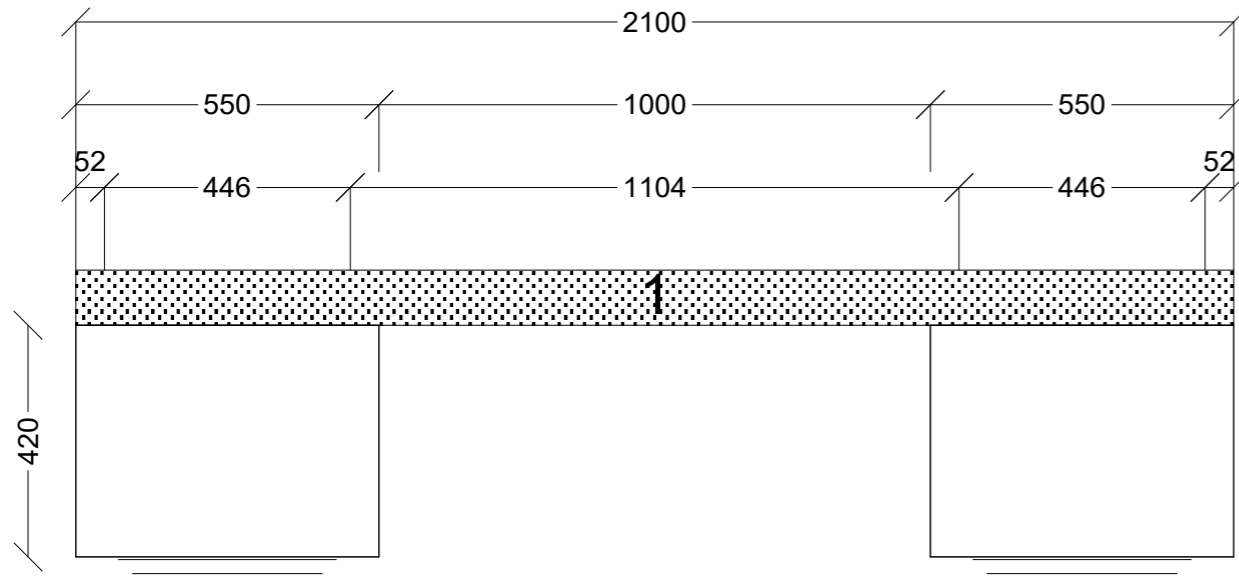

Client: RIC		Door and panels style/colour: 21MM SHAKER DX NIGHT SKY SATIN		Sheet 5 of 6
	Room: BED ROOM	Benchtop Colour: 42MM 2PAC		Drawer slides: BLUM ANTARO	Carcass: WHITE HMR
	Date: 15/04/25	Address: BUMBLE ST		Handles Item No: TBA	Approved by: