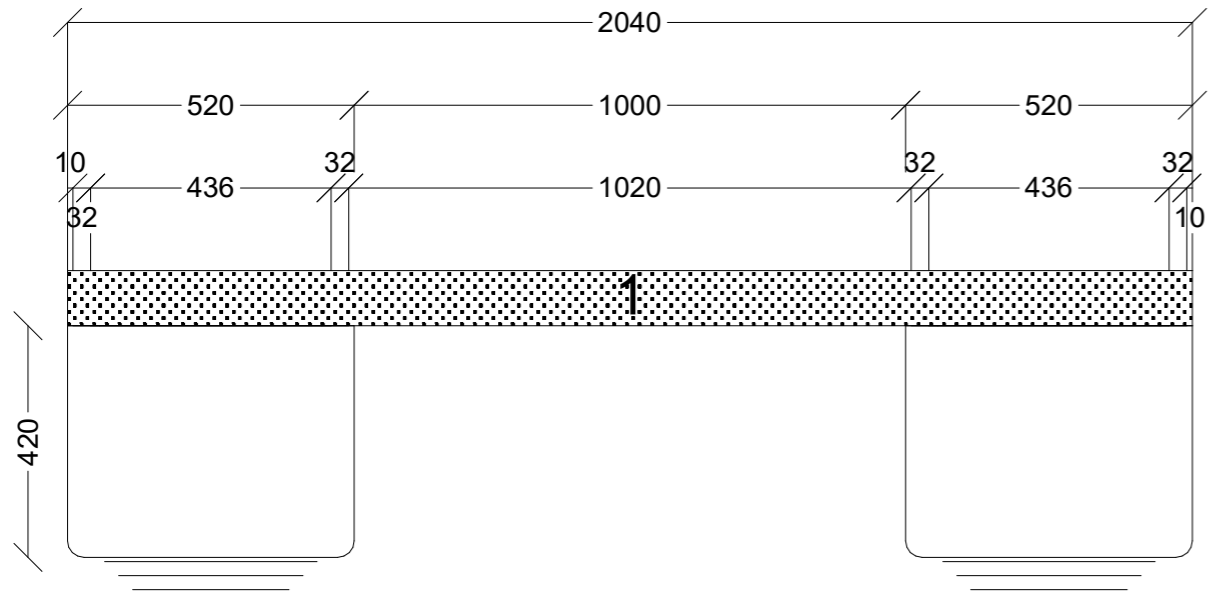

Client: RIC		Door and panels style/colour: 21MM SHAKER DX NIGHT SKY SATIN		Sheet 6 of 6
	Room: KIDS BEDROOM	Benchtop Colour: 42MM 2PAC		Drawer slides: BLUM ANTARO	Carcass: WHITE HMR
	Date: 15/04/25	Address: BUMBLE ST	Handles Item No: TBA		Approved by: