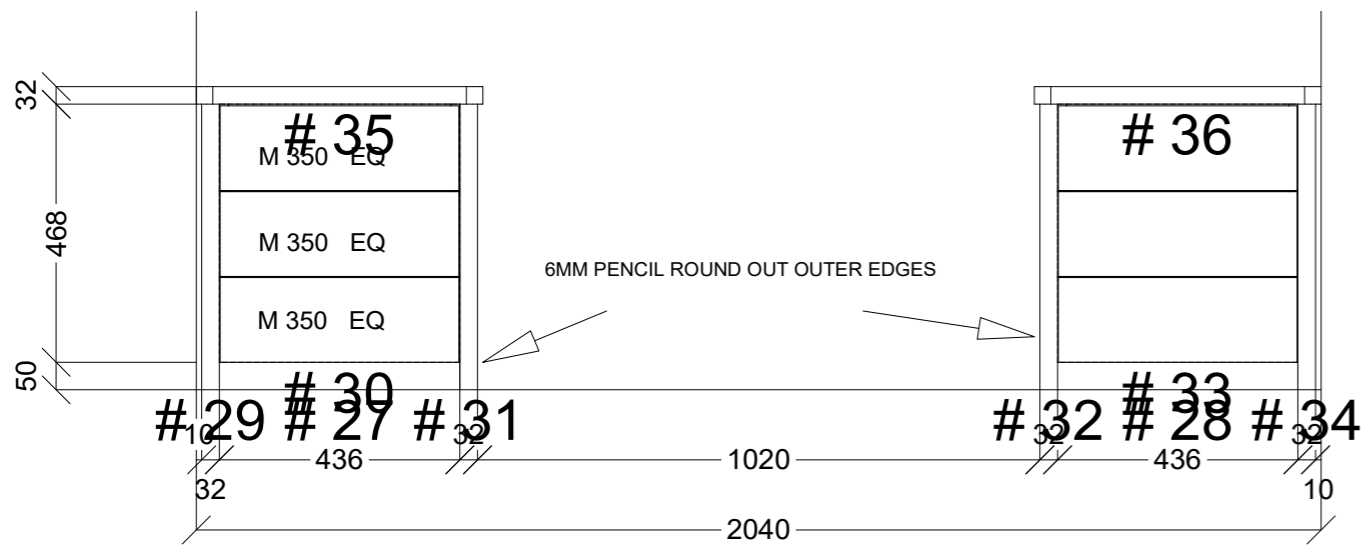

Client: RIC		Door and panels style/colour: 21MM SHAKER DX NIGHT SKY SATIN		Sheet 6 of 6
	Room: KIDS BEDROOM	Benchtop Colour: 42MM 2PAC		Drawer slides: BLUM ANTARO	Carcass: WHITE HMR
	Date: 15/04/25	Address: BUMBLE ST	Handles Item No: TBA		Approved by: