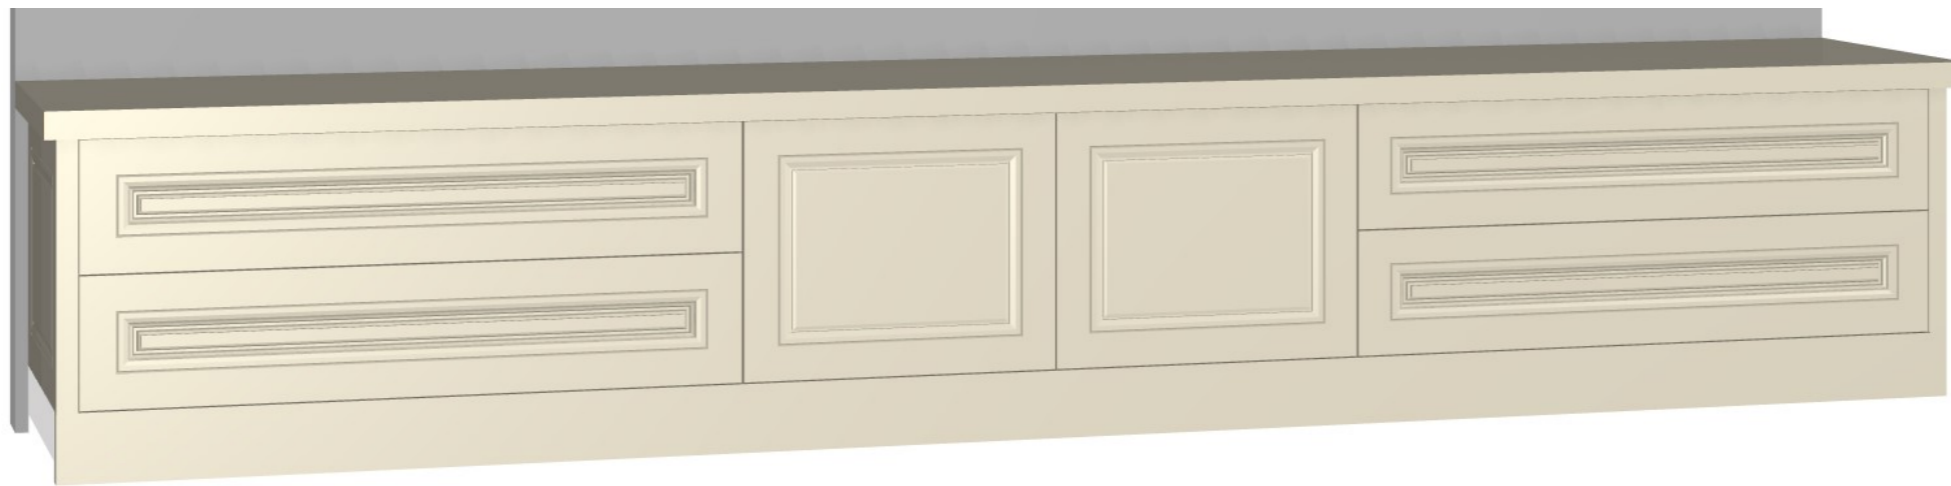

	Client: RIC	Door and panels style/colour: 21MM SHAKER DX NIGHT SKY SATIN			Sheet 1 of 6
	Room: HALL TABLE	Benchtop Colour: 42MM 2PAC	Drawer slides: BLUM ANTARO		Carcass: WHITE HMR
	Date: 15/04/25	Address: BUMBLE ST	Handles Item No: TBA		Approved by:

	Client: RIC		Door and panels style/colour: 21MM SHAKER DX NIGHT SKY SATIN		Sheet 2 of 6
	Room: MEDIA UNIT	Benchtop Colour: 42MM 2PAC		Drawer slides: BLUM ANTARO	Carcass: WHITE HMR
	Date: 15/04/25	Address: BUMBLE ST	Handles Item No: TBA		Approved by:

	Client: RIC		Door and panels style/colour: 21MM SHAKER DX NIGHT SKY SATIN		Sheet 3 of 6
	Room: TV UNIT		Benchtop Colour: 42MM 2PAC		Drawer slides: BLUM ANTARO
	Carcass: WHITE HMR				
Date: 15/04/25	Address: BUMBLE ST		Handles Item No: TBA		Approved by: