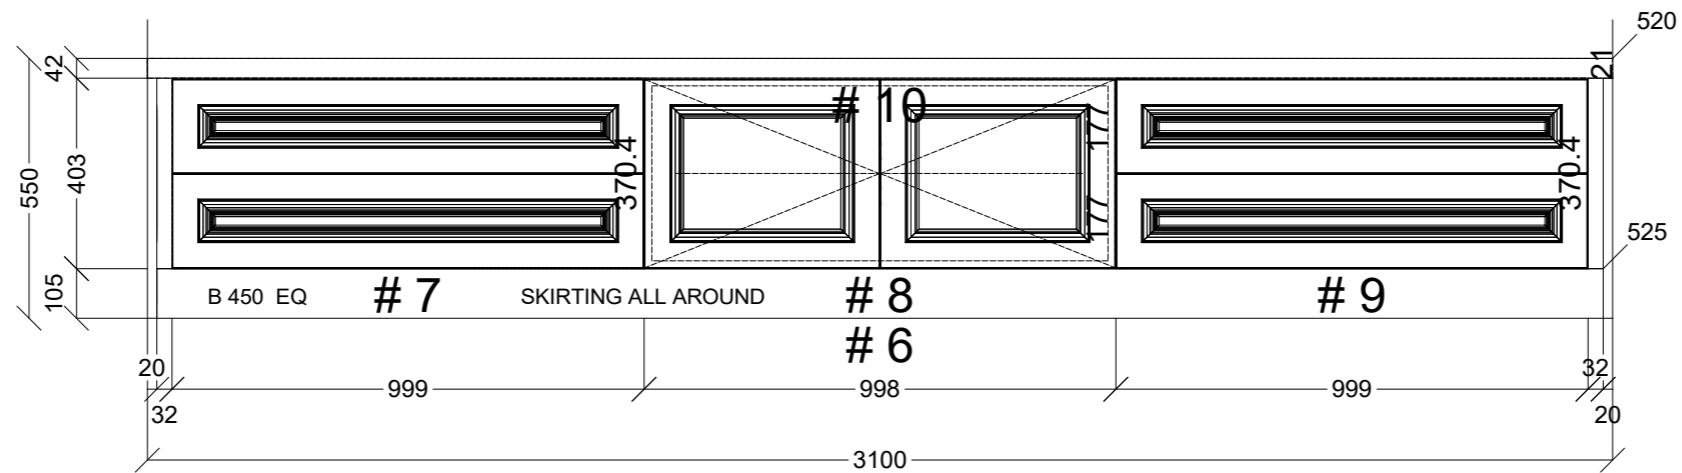

	Client: RIC	Door and panels style/colour: 21MM SHAKER DX NIGHT SKY SATIN			Sheet 1 of 6
	Room: HALL TABLE	Benchtop Colour: 42MM 2PAC	Drawer slides: BLUM ANTARO		Carcass: WHITE HMR
	Date: 15/04/25	Address: BUMBLE ST	Handles Item No: TBA		Approved by:

	Client: RIC		Door and panels style/colour: 21MM SHAKER DX NIGHT SKY SATIN		Sheet 2 of 6
	Room: MEDIA UNIT	Benchtop Colour: 42MM 2PAC		Drawer slides: BLUM ANTARO	Carcass: WHITE HMR
	Date: 15/04/25	Address: BUMBLE ST	Handles Item No: TBA		Approved by:

	Client: RIC		Door and panels style/colour: 21MM SHAKER DX NIGHT SKY SATIN		Sheet 3 of 6
	Room: TV UNIT		Benchtop Colour: 42MM 2PAC		Drawer slides: BLUM ANTARO
	Carcass: WHITE HMR				
Date: 15/04/25	Address: BUMBLE ST		Handles Item No: TBA		Approved by: