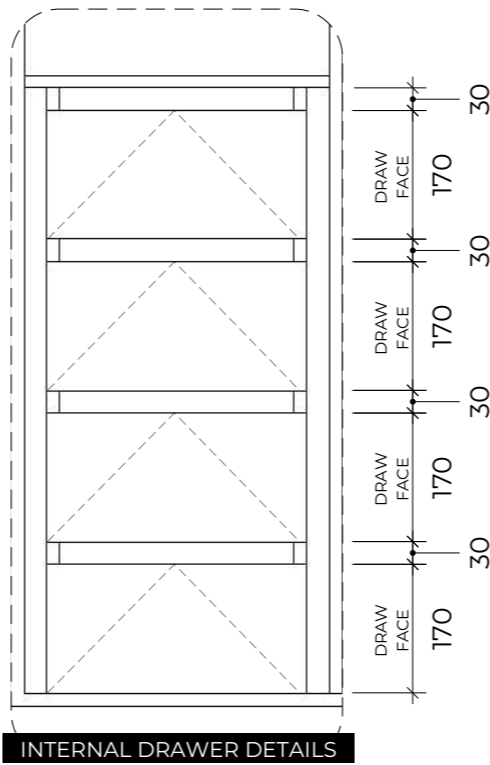

PROJECT TITLE
WARDROBE

CLIENT ADDRESS

CLIENT NAME

A :: ROBE EXTERNAL ELEV.
001 scale: 1=25mm

A :: ROBE SECTION 1
003 scale: 1=25mm

A :: ROBE INTERNAL ELEV.
002 scale: 1=25mm

A :: ROBE SECTION 2
004 scale: 1=25mm

PROJECT TITLE
WARDROBE

CLIENT ADDRESS

CLIENT NAME

A :: ROBE EXTERNAL ELEV.
001 scale: 1=25mm

MATERIALS
CARCASE & DOORS-
16mm HMR MELAMINE WHITE.

FINISHES
P1 - MELAMINE WHITE TEXTURED FINISH
DOORS & CARCASE