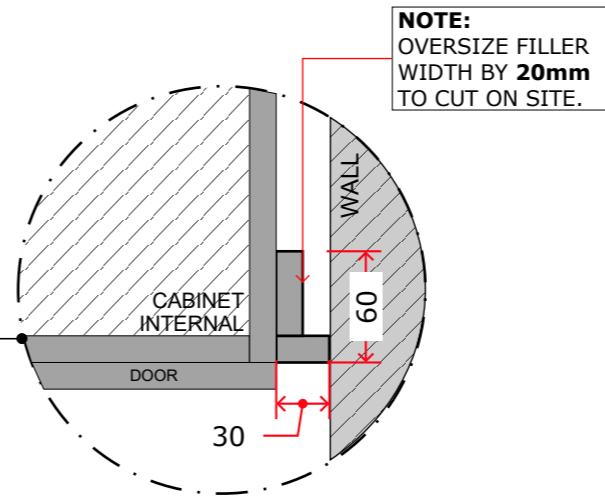

DET. 02
FILLER TO WALL DETAILS
SCALE: 1:5