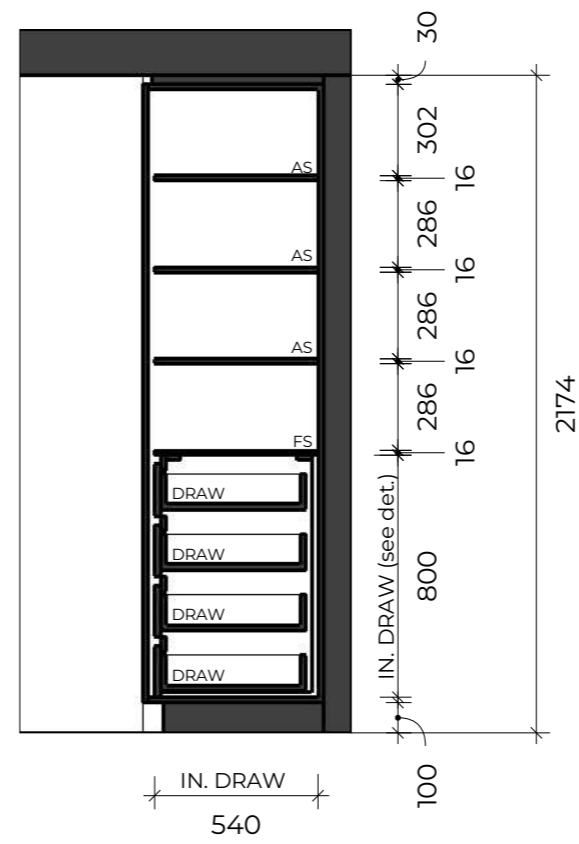

PROJECT TITLE
WARDROBE

CLIENT ADDRESS

CLIENT NAME

A :: ROBE EXTERNAL ELEV.
001 scale: 1=25mm

A :: ROBE SECTION 1
003 scale: 1=25mm

A :: ROBE INTERNAL ELEV.
002 scale: 1=25mm

A :: ROBE SECTION 2
004 scale: 1=25mm