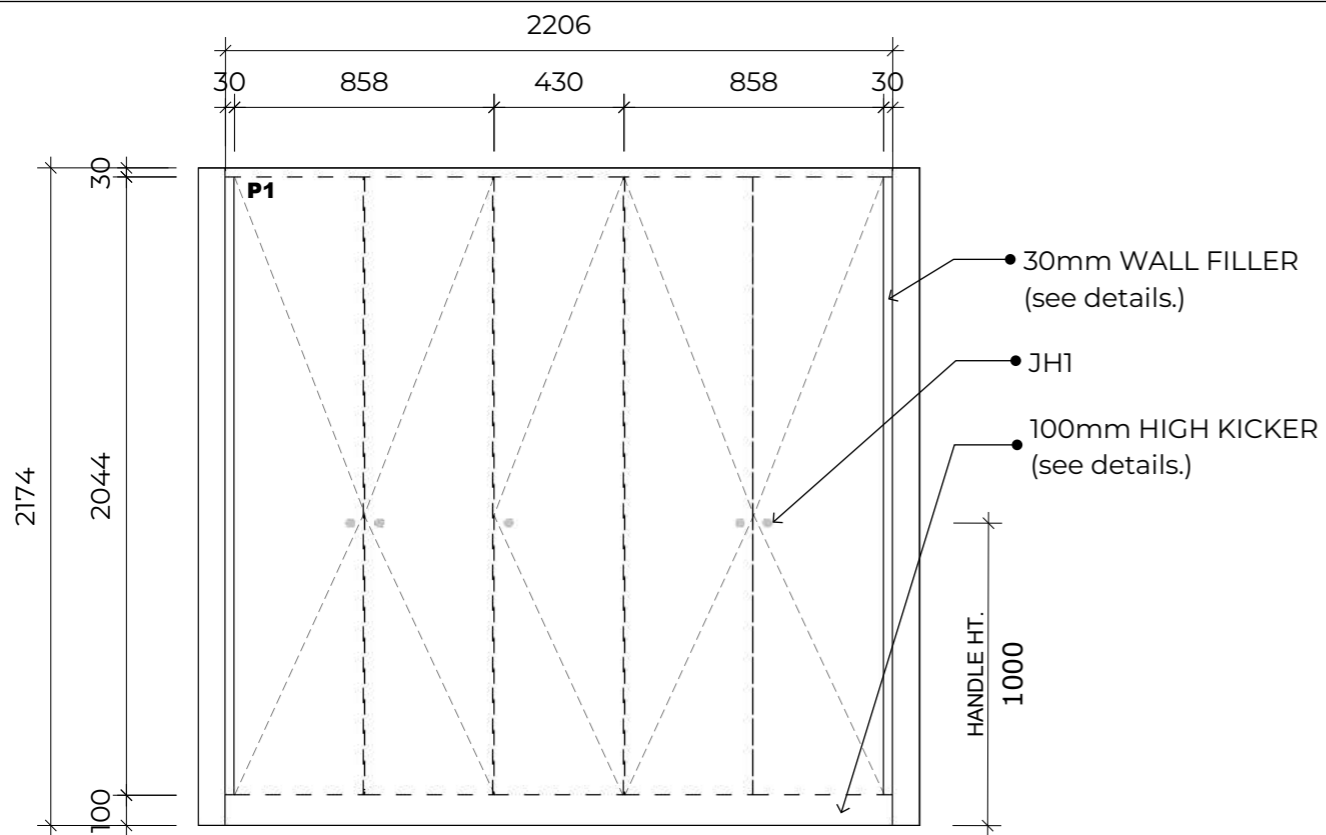

AI ROBE EXTERNAL PERSPECTIVE
Scale: NTS

AI ROBE INTERNAL PERSPECTIVE
Scale: NTS

DESIGNED BY
SHAI ZEEV

ABN: 47 640 715 279
6b Larman St, Bentleigh East 3165
Mob: 0407004576
E-mail: sales@thecabinetmerchant.com.au

PROJECT TITLE
WARDROBE

CLIENT ADDRESS

CLIENT NAME

A :: ROBE EXTERNAL ELEV.
001 scale: 1=25mm

A :: ROBE SECTION 1
003 scale: 1=25mm

A :: ROBE INTERNAL ELEV.
002 scale: 1=25mm

A :: ROBE SECTION 2
004 scale: 1=25mm

PROJECT TITLE
WARDROBE

CLIENT ADDRESS

CLIENT NAME

A :: ROBE EXTERNAL ELEV.
001 scale: 1=25mm

MATERIALS
CARCASE & DOORS-
16mm HMR MELAMINE WHITE.

FINISHES
P1 - MELAMINE WHITE TEXTURED FINISH
DOORS & CARCASE