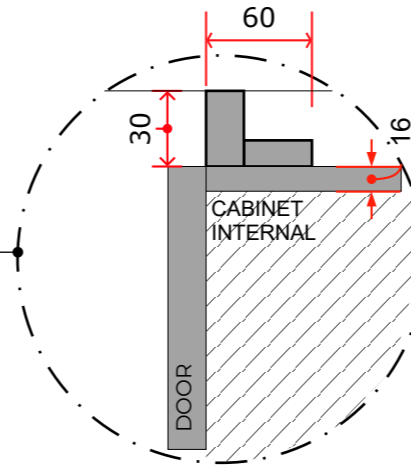

DESIGNED BY
SHAI ZEEV
ABN: 47 640 715 279
6b Larman St, Bentleigh East 3165
Mob: 0407004576
E-mail: sales@thecabinetmerchant.com.au

PROJECT TITLE
WARDROBE

CLIENT ADDRESS

CLIENT NAME

AI ROBE EXTERNAL PERSPECTIVE
Scale: NTS