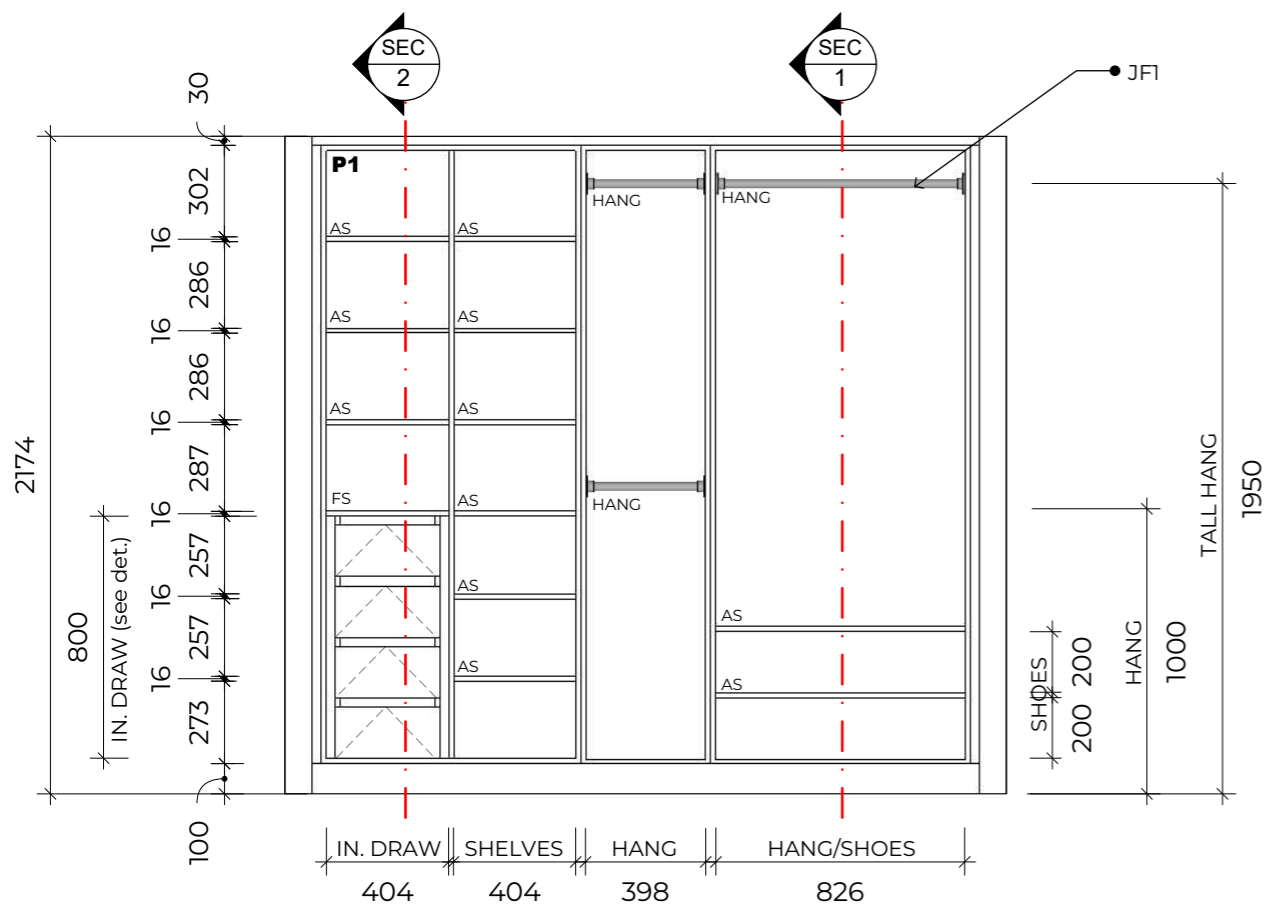

PROJECT TITLE
WARDROBE

CLIENT ADDRESS

CLIENT NAME

A :: ROBE EXTERNAL ELEV.
001 scale: 1=25mm

A :: ROBE SECTION 1
003 scale: 1=25mm

A :: ROBE INTERNAL ELEV.
002 scale: 1=25mm

A :: ROBE SECTION 2
004 scale: 1=25mm

PROJECT TITLE
WARDROBE

CLIENT ADDRESS

CLIENT NAME

A :: ROBE EXTERNAL ELEV.
001 scale: 1=25mm

MATERIALS
CARCASE & DOORS-
16mm HMR MELAMINE WHITE.

FINISHES
P1 - MELAMINE WHITE TEXTURED FINISH
DOORS & CARCASE