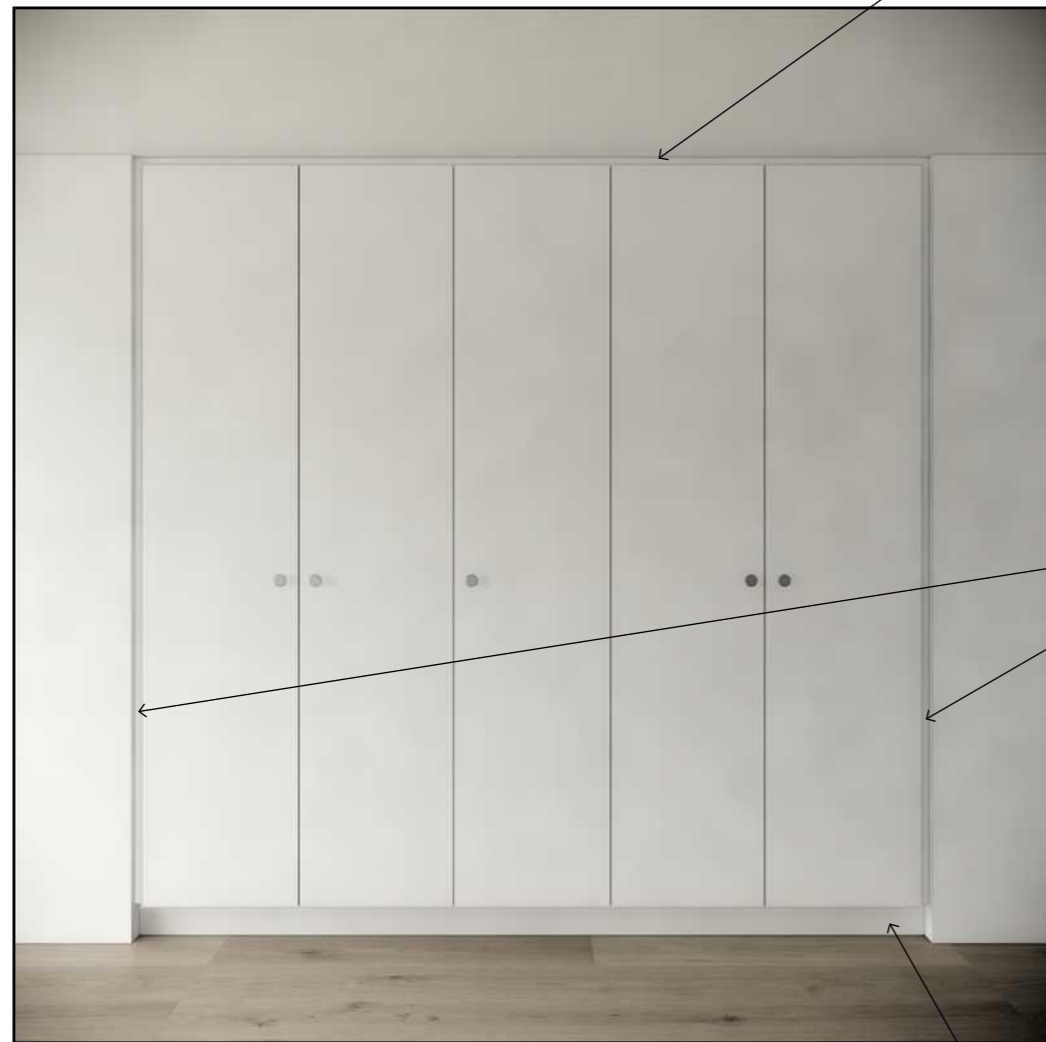

AI ROBE EXTERNAL PERSPECTIVE
Scale: NTS