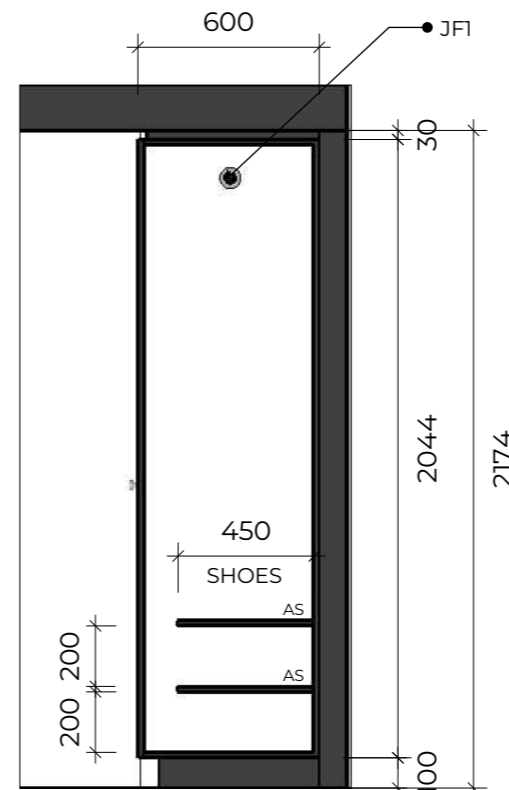

AI ROBE EXTERNAL PERSPECTIVE
Scale: NTS

AI ROBE INTERNAL PERSPECTIVE
Scale: NTS

DESIGNED BY
SHAI ZEEV

ABN: 47 640 715 279
6b Larman St, Bentleigh East 3165
Mob: 0407004576
E-mail: sales@thecabinetmerchant.com.au

PROJECT TITLE
WARDROBE

CLIENT ADDRESS

CLIENT NAME

A :: ROBE EXTERNAL ELEV.
001 scale: 1=25mm

A :: ROBE SECTION 1
003 scale: 1=25mm

A :: ROBE INTERNAL ELEV.
002 scale: 1=25mm

A :: ROBE SECTION 2
004 scale: 1=25mm

PROJECT TITLE
WARDROBE

CLIENT ADDRESS

CLIENT NAME

A :: ROBE EXTERNAL ELEV.
001 scale: 1=25mm

MATERIALS
CARCASE & DOORS-
16mm HMR MELAMINE WHITE.

FINISHES
P1 - MELAMINE WHITE TEXTURED FINISH
DOORS & CARCASE