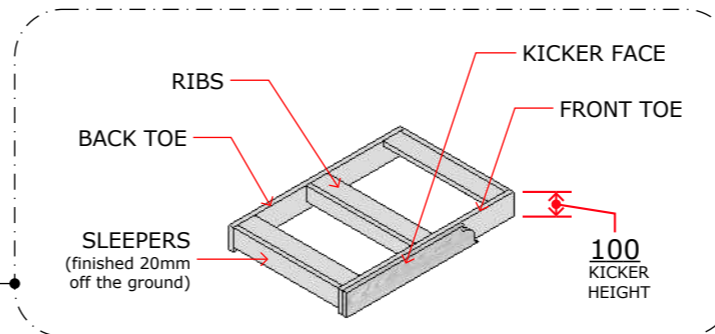

DET. 03
KICKER DETAILS
SCALE: 1:25

MATERIALS
CARCASE & DOORS-
16mm HMR MELAMINE WHITE.

FINISHES
P1 - MELAMINE WHITE TEXTURED FINISH
DOORS & CARCASE

FIXTURES
JH1 - KETHY S315 KNOB (SS COLOUR)
JF1 - HANGER ROD

DOOR PROFILE NOTES:
WHITE MELAMINE COATED
FLAT DOORS

OTHER NOTES:
EXACT PLACEMENT OF JOINERY KNOBS
& HANDLES TO BE CONFIRMED ON SITE
BY DESIGNER PRIOR TO INSTALLATION.

DESIGNED BY
SHAI ZEEV
ABN: 47 640 715 279
6b Larman St, Bentleigh East 3165
Mob: 0407004576
E-mail: sales@thecabinetmerchant.com.au

PROJECT TITLE
WARDROBE

CLIENT ADDRESS

CLIENT NAME