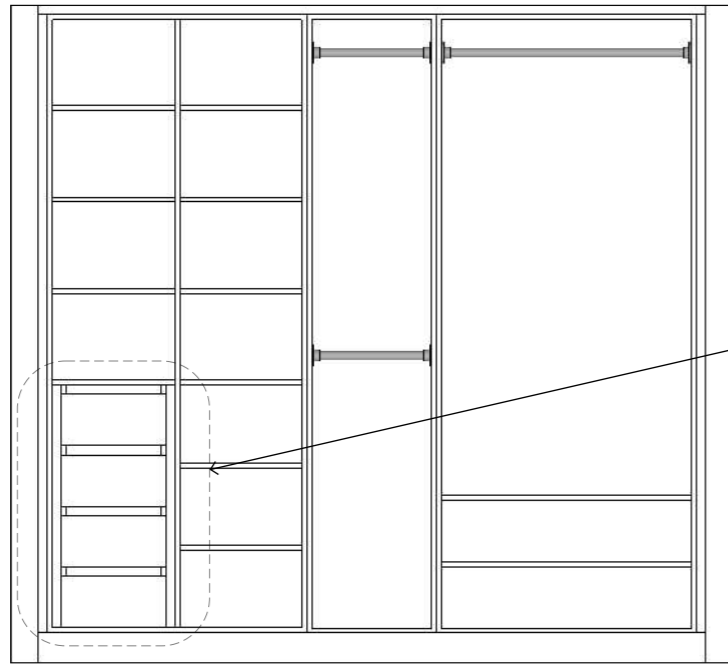

PROJECT TITLE
WARDROBE

CLIENT ADDRESS

CLIENT NAME

A :: ROBE EXTERNAL ELEV.
001 scale: 1=25mm

A :: ROBE SECTION 1
003 scale: 1=25mm

A :: ROBE INTERNAL ELEV.
002 scale: 1=25mm

A :: ROBE SECTION 2
004 scale: 1=25mm

PROJECT TITLE
WARDROBE

CLIENT ADDRESS

CLIENT NAME

A :: ROBE EXTERNAL ELEV.
001 scale: 1=25mm

MATERIALS
CARCASE & DOORS-
16mm HMR MELAMINE WHITE.

FINISHES
P1 - MELAMINE WHITE TEXTURED FINISH
DOORS & CARCASE