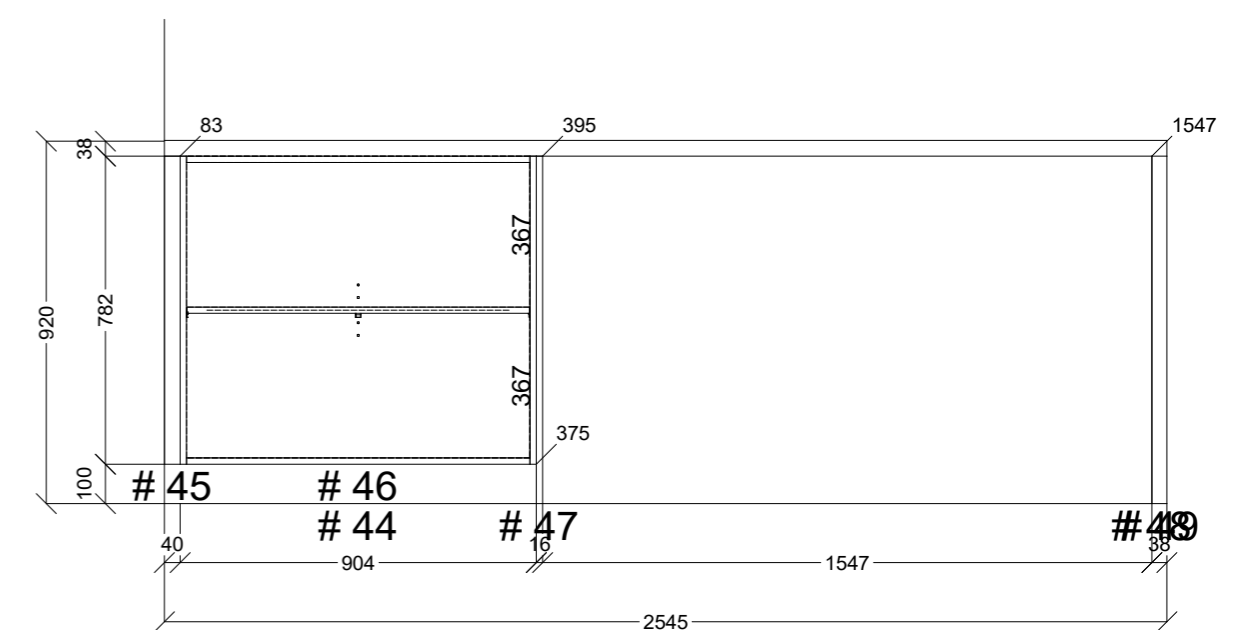

*BISCUIT
JON PANEL
TO GET REARND
TO GET REARND
HESAT!
R.U. will
EDGE*

	Client:		Door and panels style/colour: POLYTEC BLOSSOM WHITE MATT AND TOPIARY SMOOTH		Sheet 4 of 8	
	Room: KITCHEN		Benchtop Colour: 20MM BETTA STONE WHITSUNDAYS/TIMBER		Drawer slides: BLUM ANTARO	
	Date: 02/04/25		Address: 4 FRASER ST BRUNSWICK		Handles Item No: 45' FINGER PULL	Approved by: