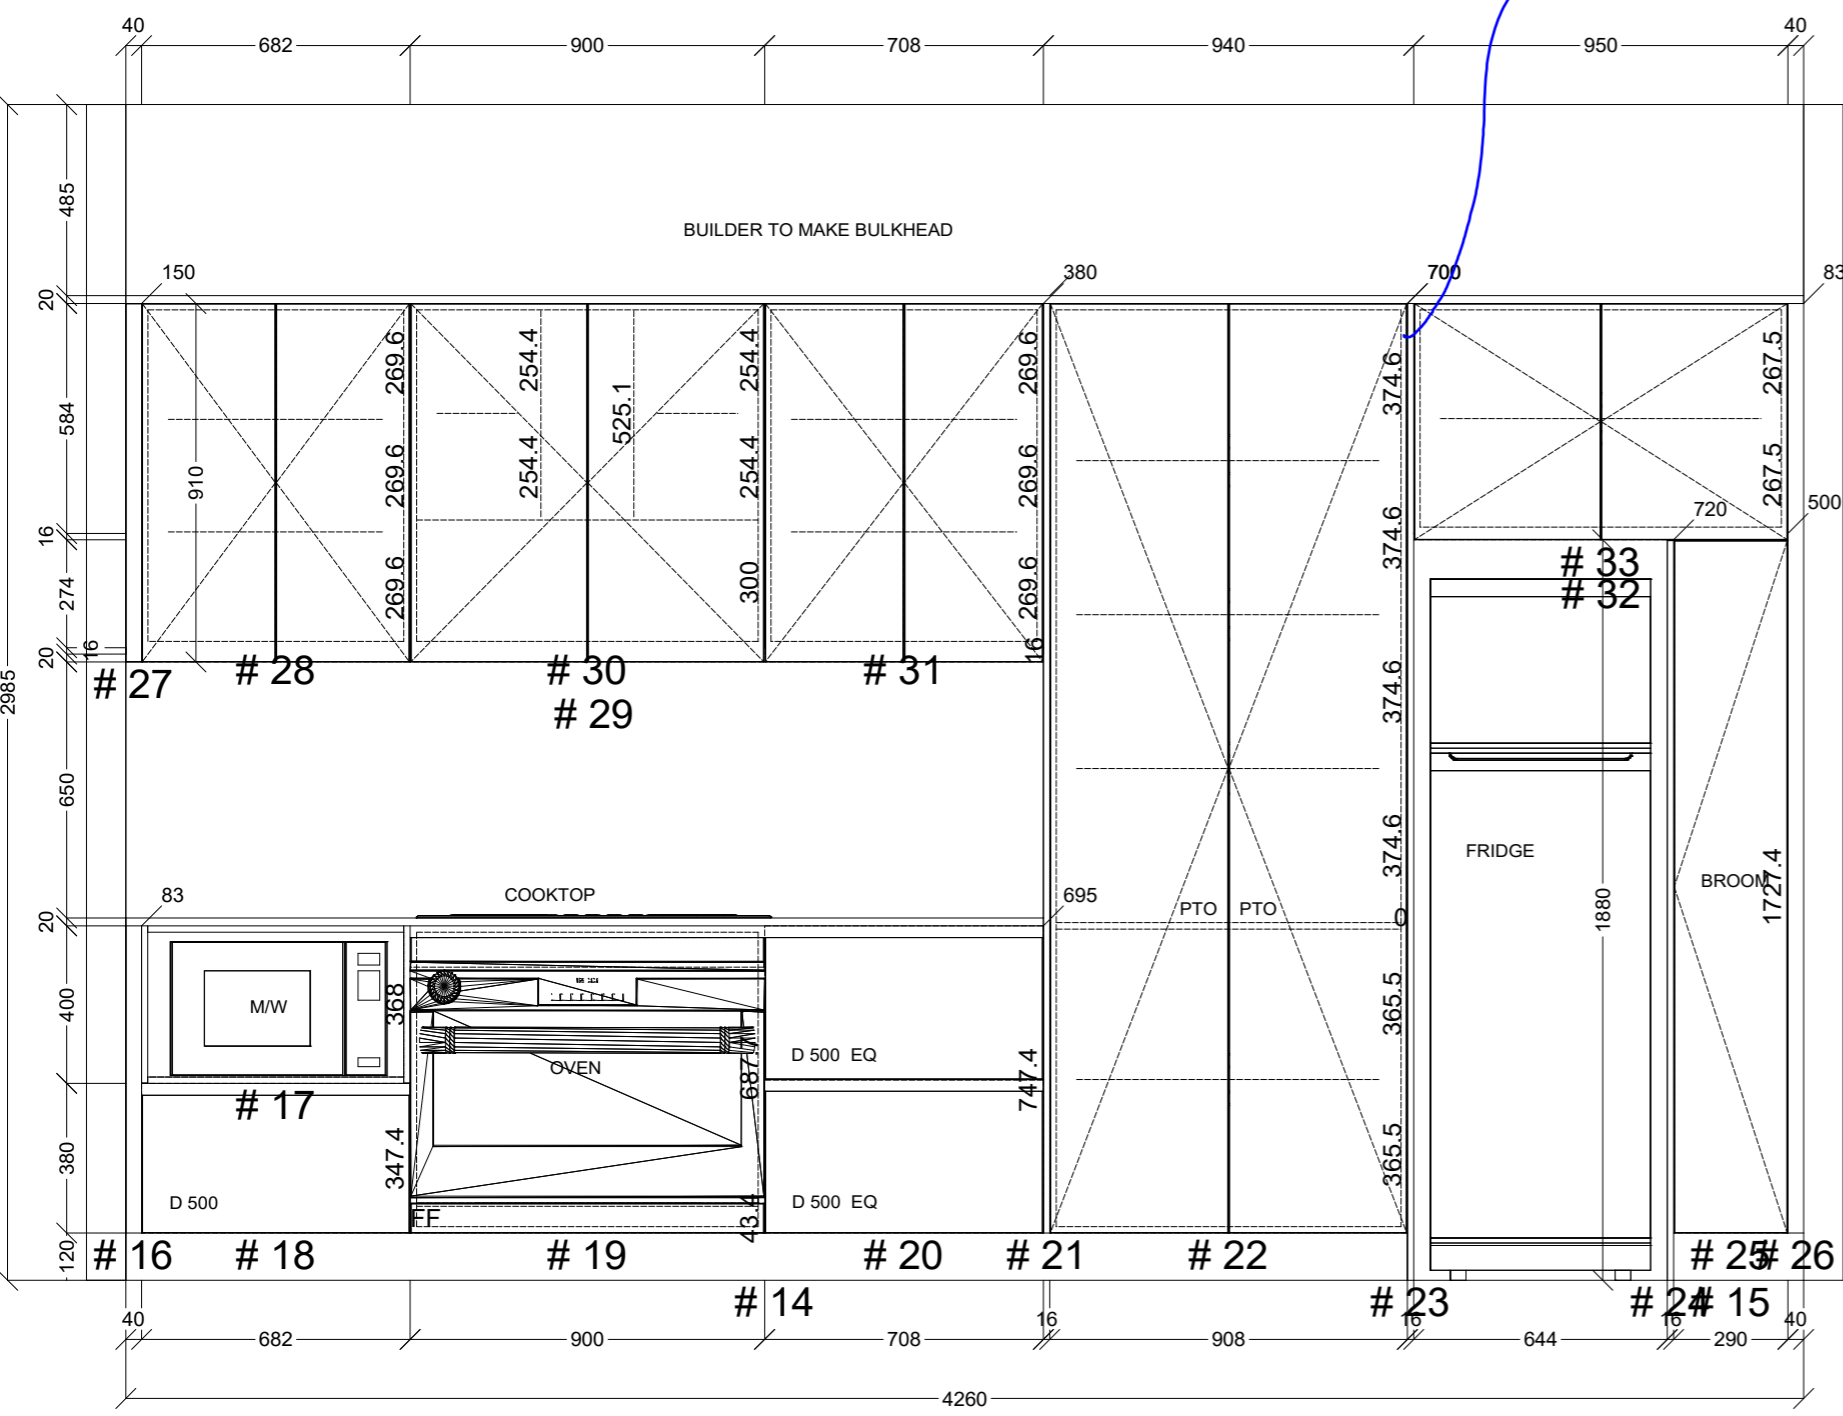

*BISCUIT
JON PANEL
TO GET REARND
TO GET REARND
HESAT!
R.U. will
EDGE*

	Client:		Door and panels style/colour: POLYTEC BLOSSOM WHITE MATT AND TOPIARY SMOOTH		Sheet 4 of 8	
	Room: KITCHEN		Benchtop Colour: 20MM BETTA STONE WHITSUNDAYS/TIMBER		Drawer slides: BLUM ANTARO	
	Date: 02/04/25		Address: 4 FRASER ST BRUNSWICK		Handles Item No: 45' FINGER PULL	Approved by: