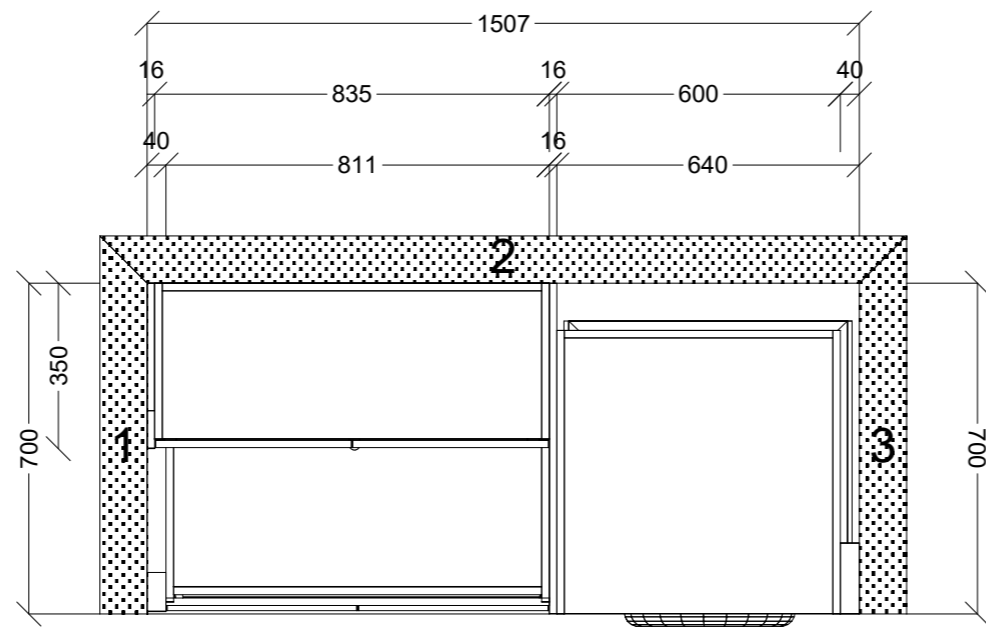

	Client:		Door and panels style/colour: POLYTEC TASMANIAN OAK WOODMATT/ BLOSSOM WHITE MATT		Sheet 2 of 8
	Room: LAUNDRY		Benchtop Colour: 20MM BETTA STONE WHITSUNDAYS	Drawer slides: BLUM ANTARO	Carcass: WHITE HMR
	Date: 02/04/25	Address: 4 FRASER ST BRUNSWICK	Handles Item No: 45' FINGER PULL	Approved by:	