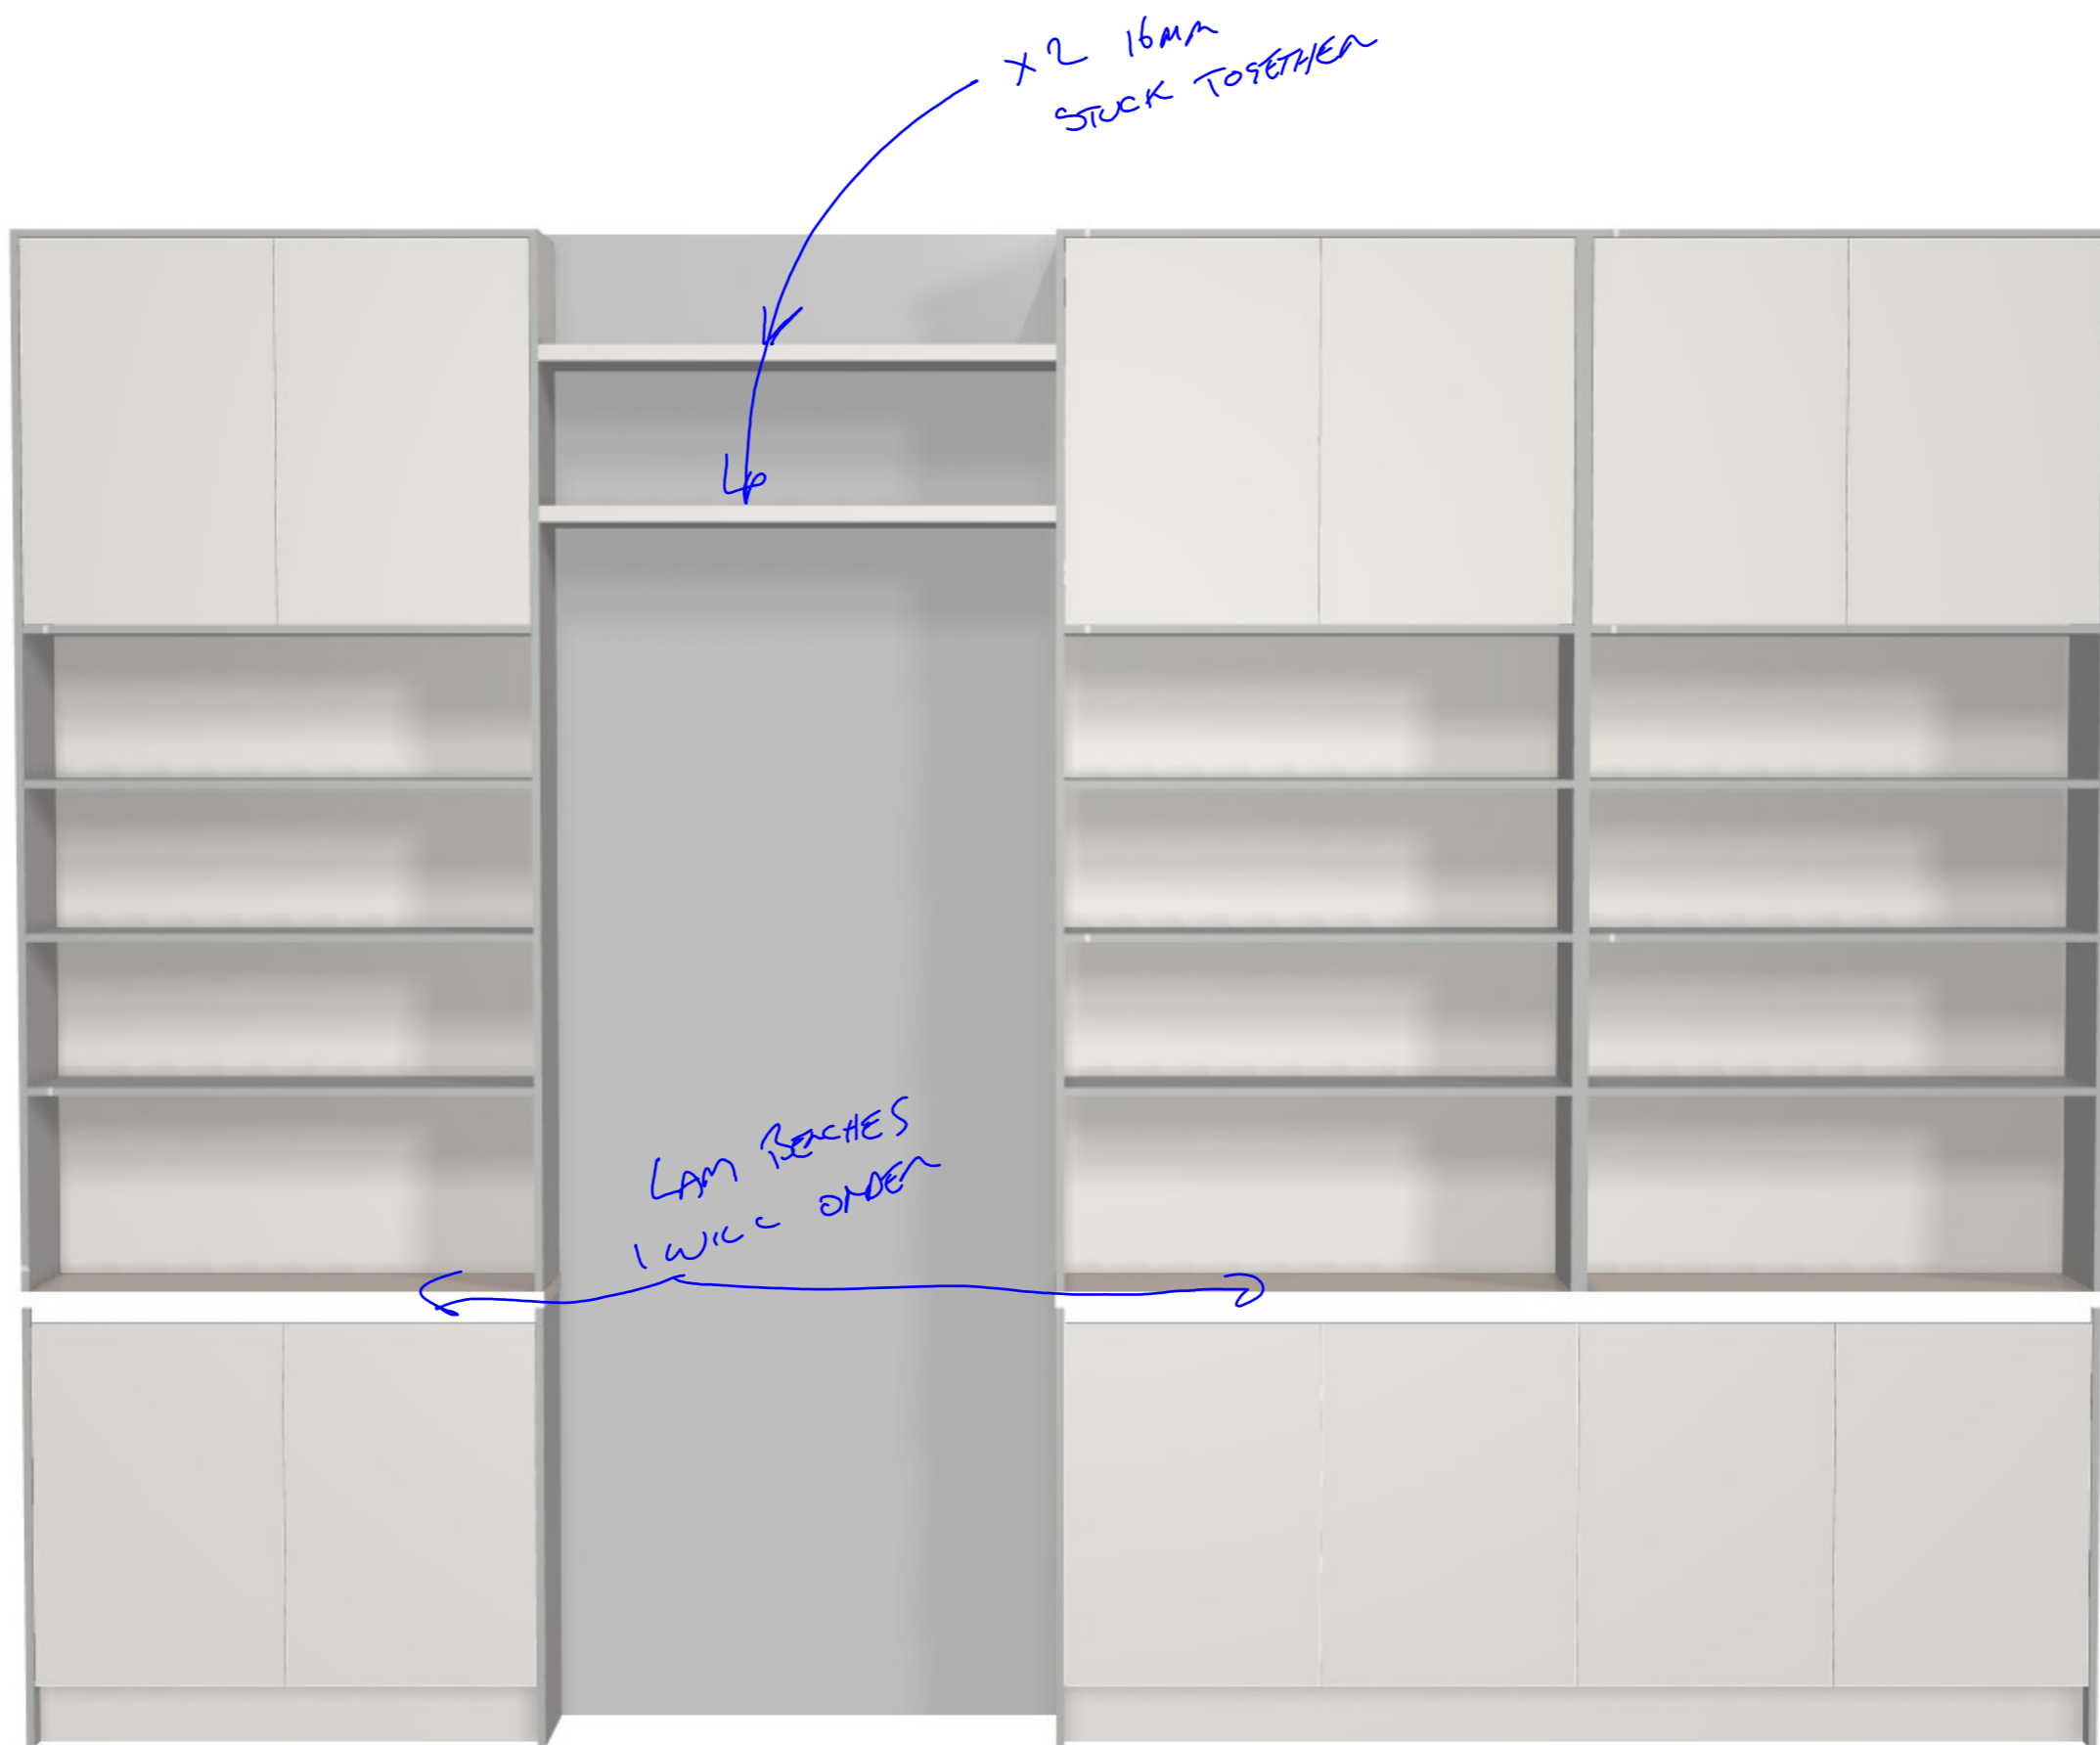

Sheet 5 of 8

Room: KITCHEN

Benchtop Colour: 20MM BETTA STONE WHITSUNDAYS/TIMBER

Drawer slides: BLUM ANTARO

Carcass: WHITE HMR

Date: 02/04/25

Address: 4 FRASER ST BRUNSWICK

Handles Item No: 45' FINGER PULL

Approved by:

 <b>CONNECT KITCHENS</b>	Client:		Door and panels style/colour: POLYTEC BLOSSOM WHITE MATT			Sheet 7 of 8
	Room: LIVING		Benchtop Colour: POLYTEC BLOSSOM WHITE MATT LAMINATE		Drawer slides: N/A	Carcass: WHITE HMR
	Date: 02/04/25	Address: 4 FRASER ST BRUNSWICK		Handles Item No: 45' FINGER PULL		Approved by: