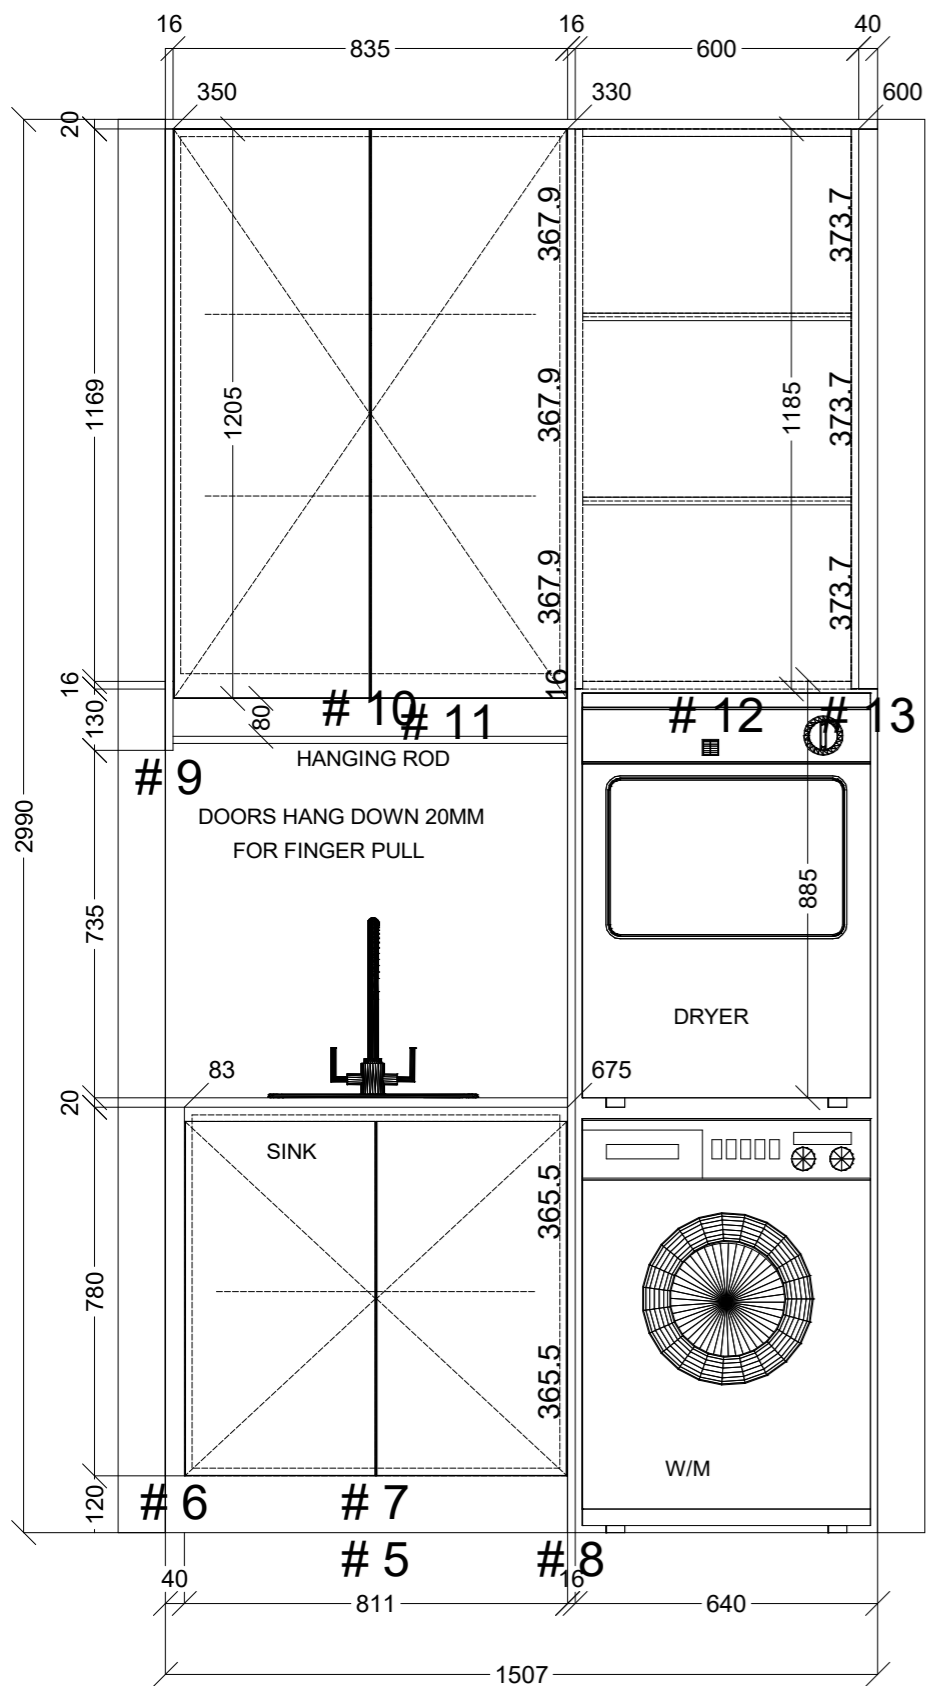

	Client:		Door and panels style/colour: POLYTEC TASMANIAN OAK WOODMATT		Sheet 1 of 8
	Room: BATHROOM		Benchtop Colour: BY CLIENT		Drawer slides: BLUM ANTARO
	Carcass: WHITE HMR		Date: 02/04/25		Address: 4 FRASER ST BRUNSWICK
Handles Item No: 45' FINGER PULL		Approved by:			

	Client:		Door and panels style/colour: POLYTEC TASMANIAN OAK WOODMATT/ BLOSSOM WHITE MATT		Sheet 2 of 8
	Room: LAUNDRY		Benchtop Colour: 20MM BETTA STONE WHITSUNDAYS	Drawer slides: BLUM ANTARO	Carcass: WHITE HMR
	Date: 02/04/25	Address: 4 FRASER ST BRUNSWICK	Handles Item No: 45' FINGER PULL	Approved by:	

 <b>CONNECT KITCHENS</b>	Client:		Door and panels style/colour: POLYTEC BLOSSOM WHITE MATT AND TOPIARY SMOOTH		Sheet 3 of 8
	Room: KITCHEN		Benchtop Colour: 20MM BETTA STONE WHITSUNDAYS/TIMBER	Drawer slides: BLUM ANTARO	Carcass: WHITE HMR
	Date: 02/04/25	Address: 4 FRASER ST BRUNSWICK	Handles Item No: 45' FINGER PULL		Approved by:

Sheet 5 of 8

Room: KITCHEN

Benchtop Colour: 20MM BETTA STONE WHITSUNDAYS/TIMBER

Drawer slides: BLUM ANTARO

Carcass: WHITE HMR

Date: 02/04/25

Address: 4 FRASER ST BRUNSWICK

Handles Item No: 45' FINGER PULL