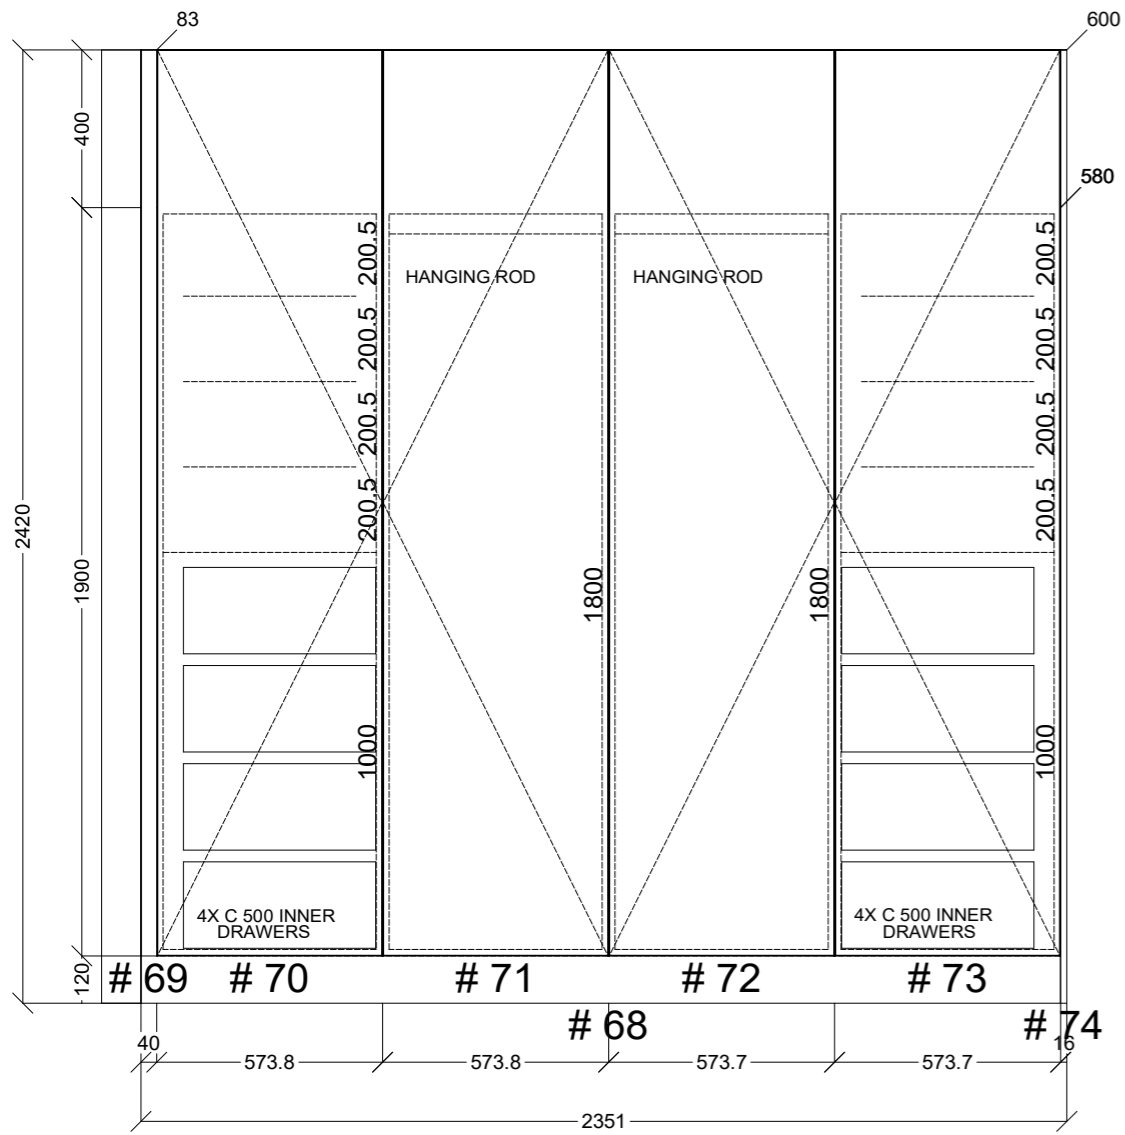

Client:		Door and panels style/colour: POLYTEC BLOSSOM WHITE MATT, DOORS EXISTING		Sheet 8 of 8	
	Room: ROBE		Benchtop Colour: N/A		Drawer slides: BLUM ANTARO	
	Carcass: WHITE HMR		Date: 02/04/25		Address: 4 FRASER ST BRUNSWICK	
Handles Item No: EXISITNG		Approved by: