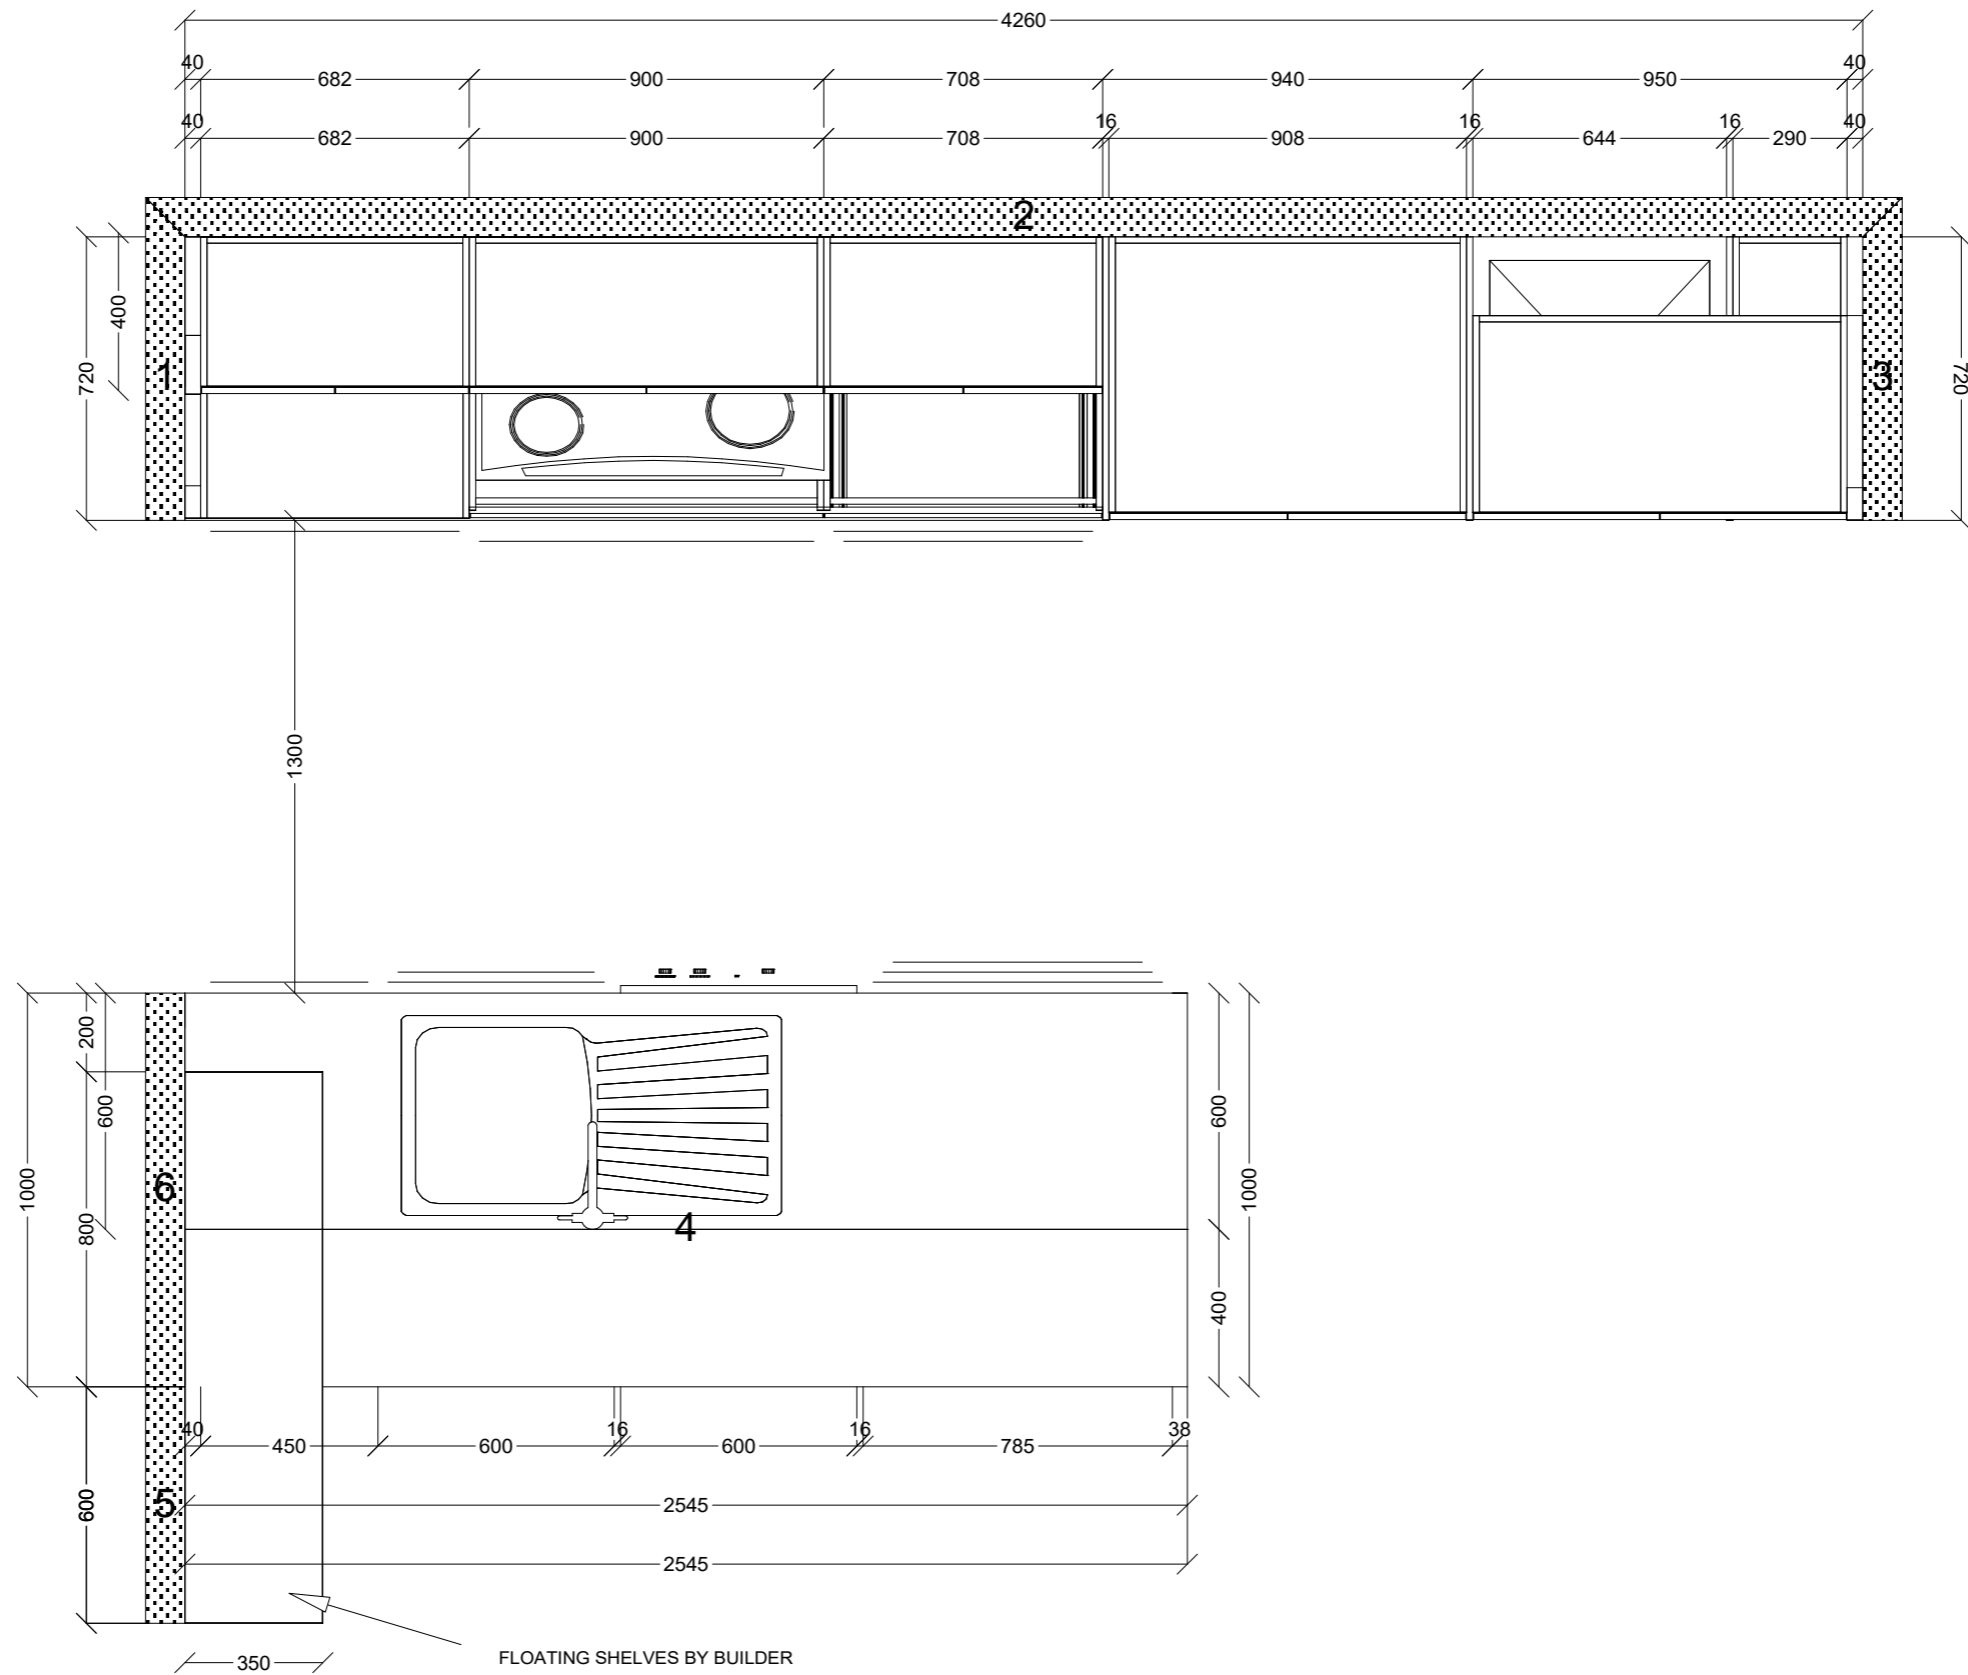

	Client:		Door and panels style/colour: POLYTEC TASMANIAN OAK WOODMATT		Sheet 1 of 8
	Room: BATHROOM		Benchtop Colour: BY CLIENT		Drawer slides: BLUM ANTARO
	Carcass: WHITE HMR		Date: 02/04/25		Address: 4 FRASER ST BRUNSWICK
Handles Item No: 45' FINGER PULL		Approved by:			

	Client:		Door and panels style/colour: POLYTEC TASMANIAN OAK WOODMATT/ BLOSSOM WHITE MATT		Sheet 2 of 8
	Room: LAUNDRY		Benchtop Colour: 20MM BETTA STONE WHITSUNDAYS	Drawer slides: BLUM ANTARO	Carcass: WHITE HMR
	Date: 02/04/25	Address: 4 FRASER ST BRUNSWICK	Handles Item No: 45' FINGER PULL	Approved by:	

*BISCUIT  
JON PANEL  
TO GET REARND  
TO GET REARND  
HESAT!  
R.U. will  
EDGE*

	Client:		Door and panels style/colour: POLYTEC BLOSSOM WHITE MATT AND TOPIARY SMOOTH		Sheet 4 of 8
	Room: KITCHEN		Benchtop Colour: 20MM BETTA STONE WHITSUNDAYS/TIMBER		Drawer slides: BLUM ANTARO
	Date: 02/04/25		Address: 4 FRASER ST BRUNSWICK		Handles Item No: 45' FINGER PULL

Sheet 5 of 8

Room: KITCHEN

Benchtop Colour: 20MM BETTA STONE WHITSUNDAYS/TIMBER

Drawer slides: BLUM ANTARO

Carcass: WHITE HMR

Date: 02/04/25

Address: 4 FRASER ST BRUNSWICK

Handles Item No: 45' FINGER PULL