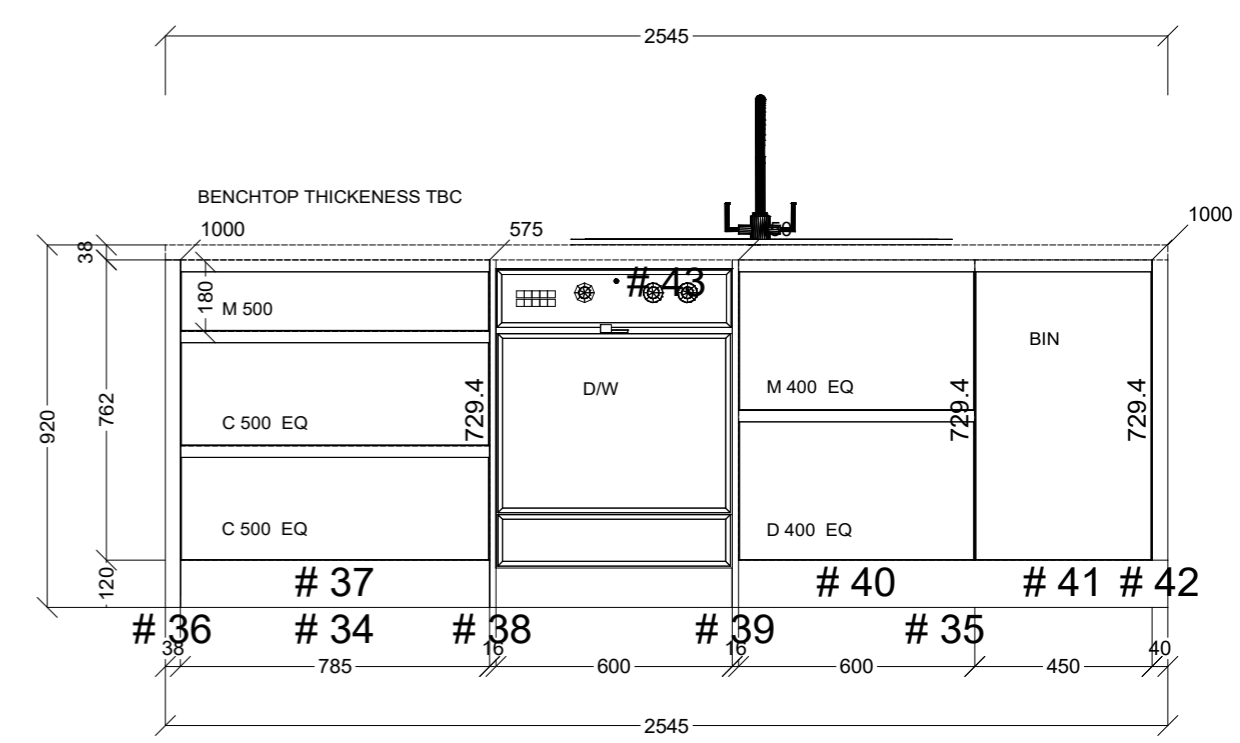

*BISCUIT
JON PANEL
TO GET REARND
TO GET REARND
HESAT!
R.U. will
EDGE*

	Client:		Door and panels style/colour: POLYTEC BLOSSOM WHITE MATT AND TOPIARY SMOOTH		Sheet 4 of 8	
	Room: KITCHEN		Benchtop Colour: 20MM BETTA STONE WHITSUNDAYS/TIMBER		Drawer slides: BLUM ANTARO	
	Date: 02/04/25		Address: 4 FRASER ST BRUNSWICK		Handles Item No: 45' FINGER PULL	Approved by: