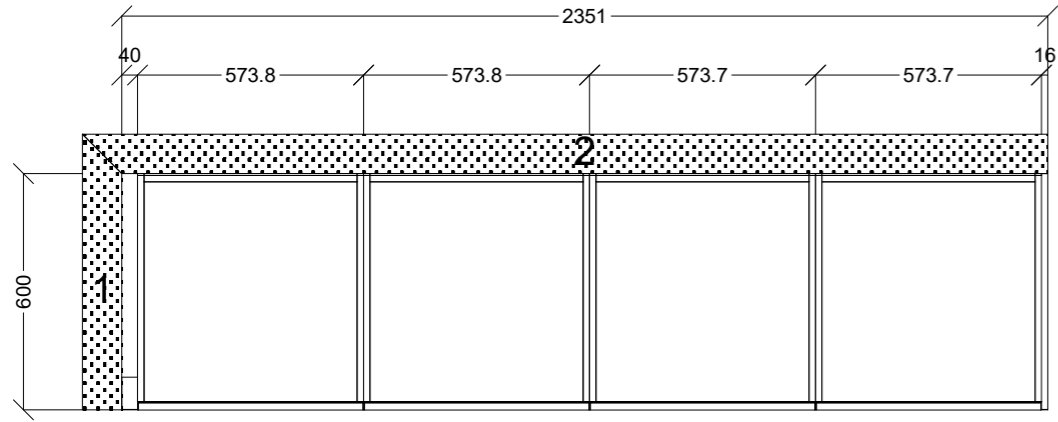

Client:		Door and panels style/colour: POLYTEC BLOSSOM WHITE MATT, DOORS EXISTING		Sheet 8 of 8	
	Room: ROBE		Benchtop Colour: N/A		Drawer slides: BLUM ANTARO	
	Carcass: WHITE HMR		Date: 02/04/25		Address: 4 FRASER ST BRUNSWICK	
Handles Item No: EXISITNG		Approved by: