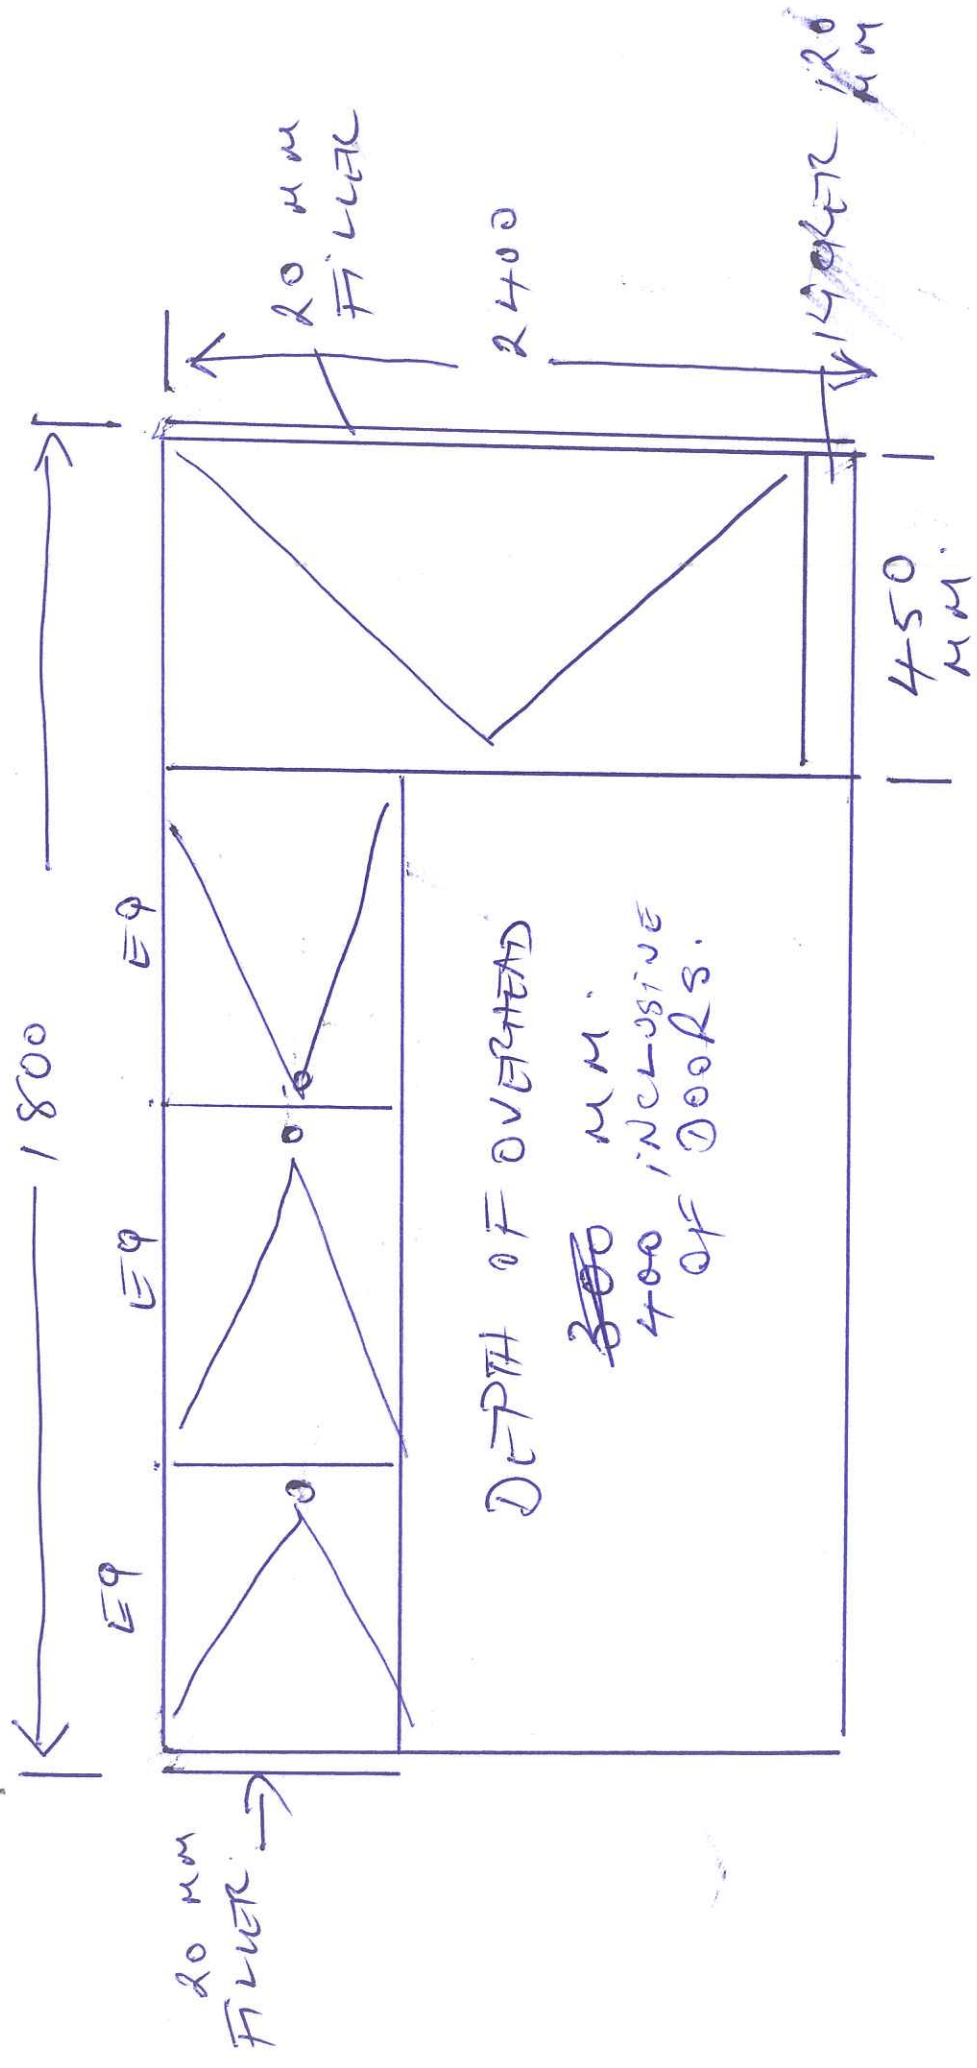

— KNOW WP AND INTERNAL

NICK 0418 389 866

NICKPANTASEI@GMAIL.COM

Form #15680/08

20 MM  
FILTER

20 MM  
STONE  
TOP.

STANDARD  
HEIGHT.  
TO SUIT  
WASHER +  
DRYER

20 MM  
FILTER

910

KICKER 120 MM

2100.

SOUTH WALL  
OUTHWHITE PD.

DEPTH OF TAN  
COR. BOARDS 535 mm  
INCLUSIVE OF DOOR.

3 OFF.

18 LYON RD  
VIEW BANIR.

25 mm  
FILLER

25 mm  
FILLER