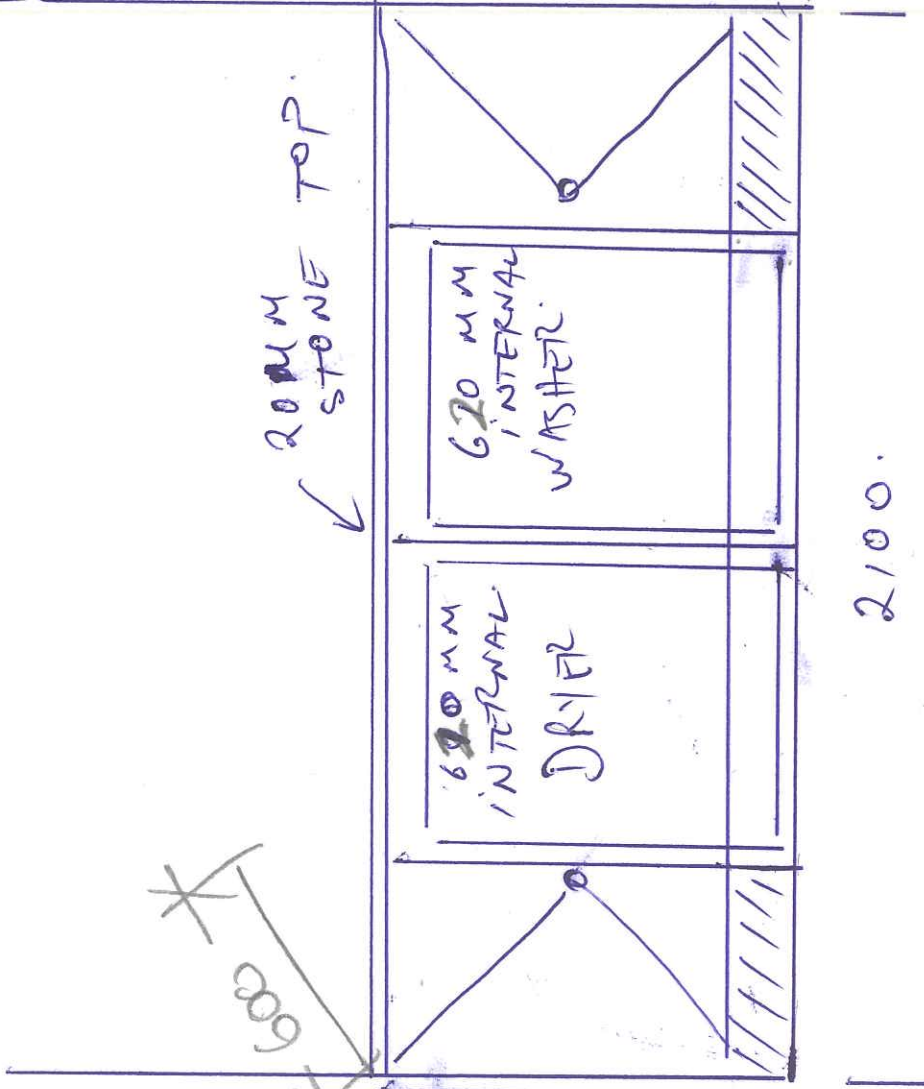

— KNOW WP AND INTERNAL

NICK 0418 389 866

NICKPANTASEI@GMAIL.COM

Form #15680/08

20 MM  
FILTER

20 MM  
STONE  
TOP.

STANDARD  
HEIGHT.  
TO SUIT  
WASHER +  
DRYER

20 MM  
FILTER

910

KICKER 120 MM

2100.

SOUTH WALL  
OUTHWHITE PD.

DEPTH OF TAN  
COR. BOARDS 535 mm  
INCLUSIVE OF DOOR.

3 OFF.

18 LYON RD  
VIEW BANIR.

25 mm  
FILLER

25 mm  
FILLER