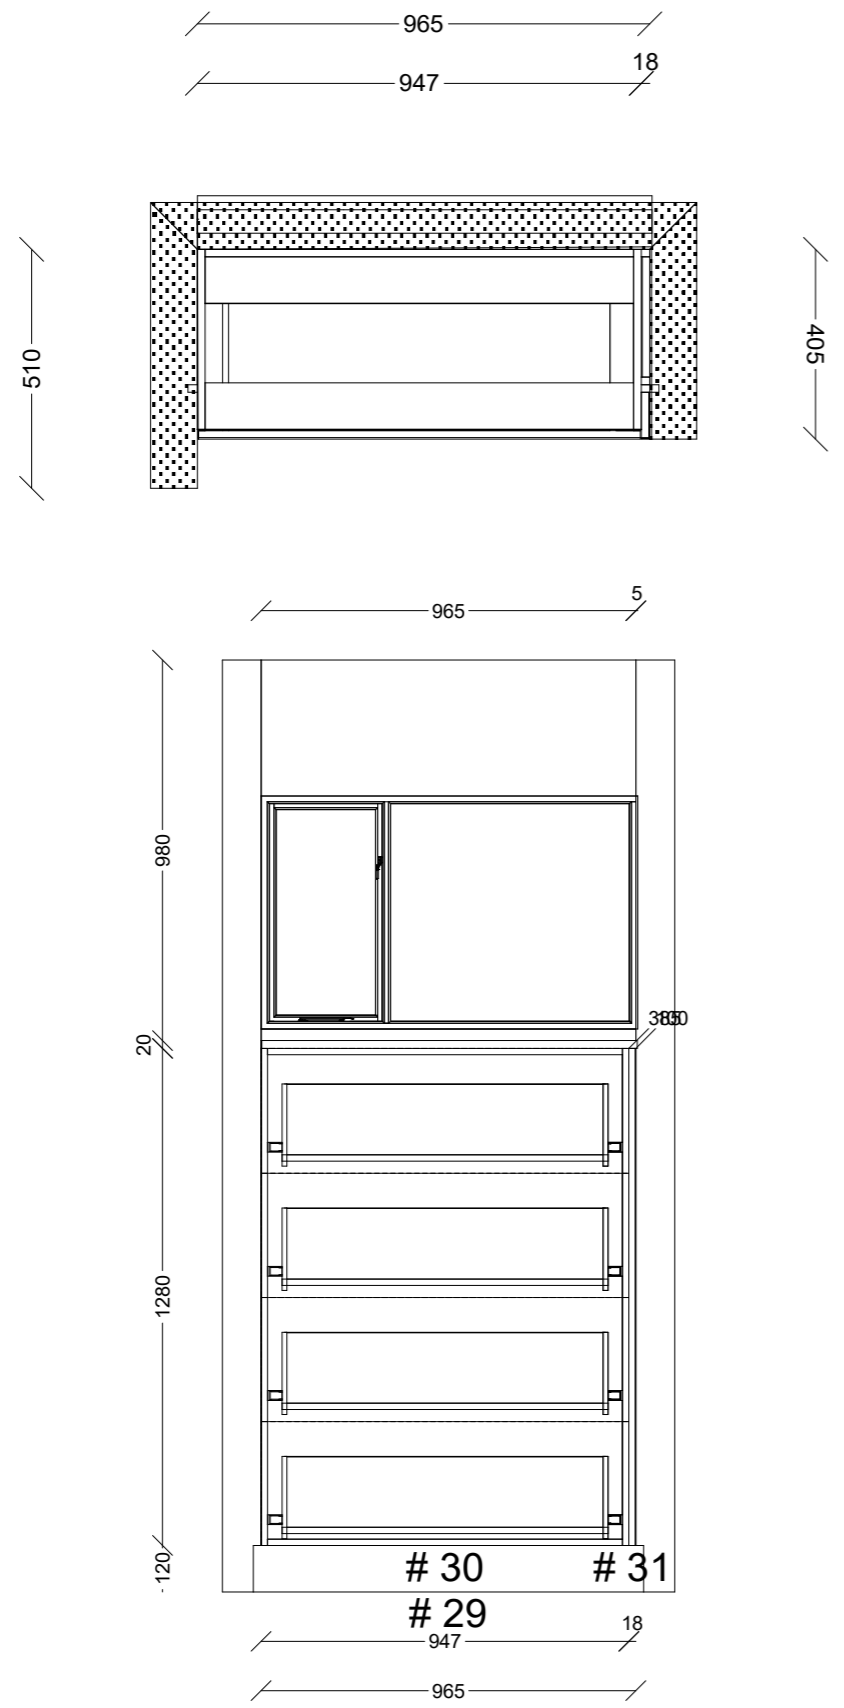

Internal Carcase & Drawers - White.  
 External - Polytec Tessuto Milan Ravine.

External Profile - Flat.  
 Doors & Drawers - Push to open.  
 \*\*No Handles

**Substraight - Black Edged Substraight.**

Stone - Lavistone LS402 ELEGANTO GOLD with 20mm drop nose.