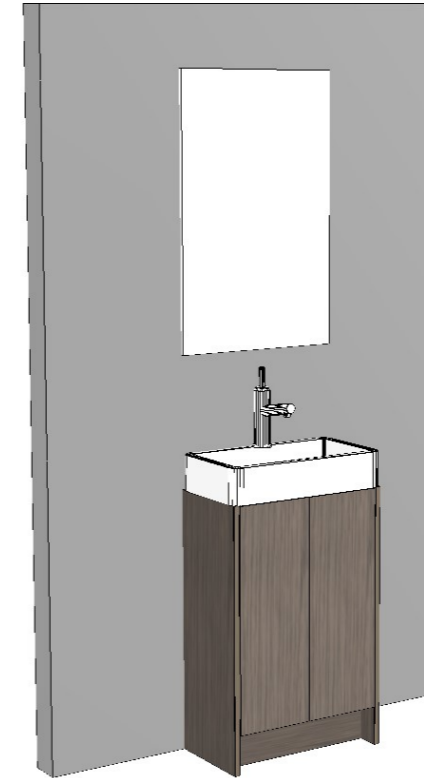

Internal Carcase & Drawers - White.
External - Polytec Tessuto Milan Ravine.

External Profile - Flat.
Doors & Drawers - Push to open.
**No Handles

Stone - Lavistone LS402 ELEGANTO GOLD with
40mm drop nose.

☐ Approved

☐ Rejected (As Noted)

Name:		Title: Default	
Address:		Scale:	Date:
City:	State:	DWG. By:	Sheet #
Job #: J1033 Bennett st Kew East		WC 1st Floor