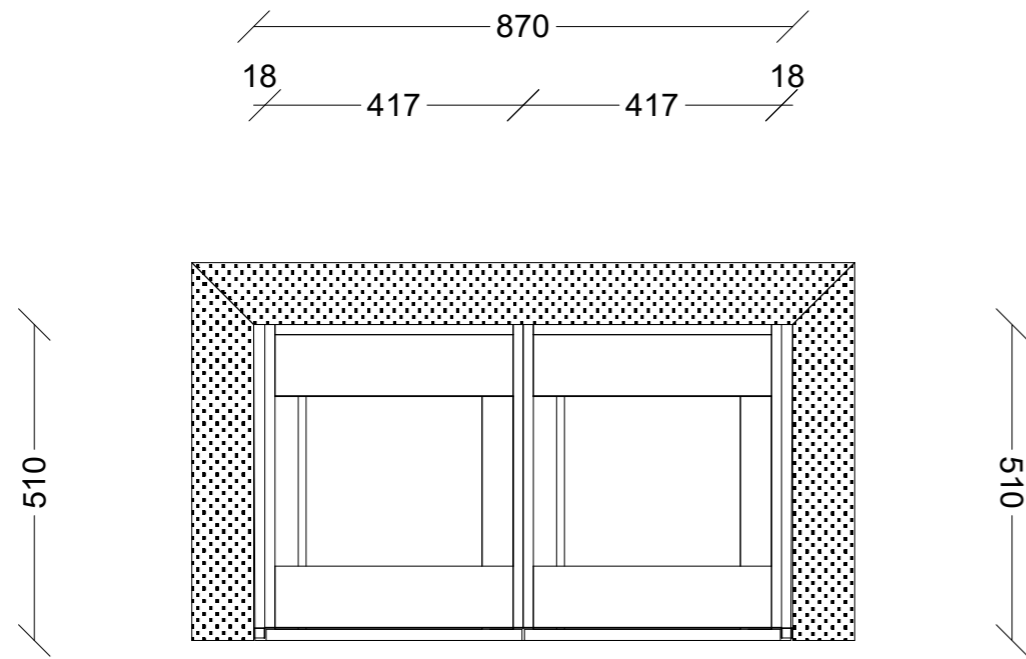

Internal Carcase & Drawers - White.
External - Polytec Tessuto Milan Ravine.

External Profile - Flat.
Doors & Drawers - Push to open.
**No Handles

Substraight - Black Edged

Stone - Lavistone LS402 ELEGANTO GOLD with
20mm drop nose.

☐ Approved
☐ Rejected (As Noted)

Name:		Title: Default	
Address:		Scale:	Date:
City:	State:	DWG. By:	Sheet #
Job #: J1033 Bennett st Kew East			Dresser