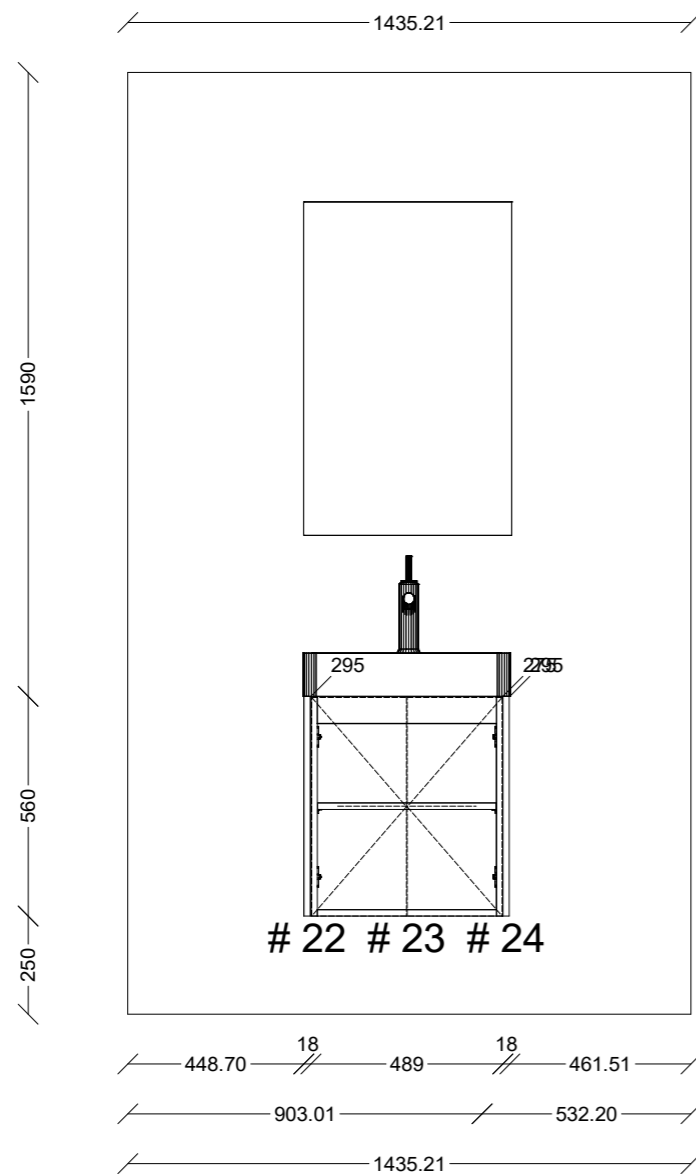

Internal Carcase & Drawers - White.
External - Polytec Tessuto Milan Ravine.

External Profile - Flat.
Doors & Drawers - Push to open.
**No Handles

Stone - Lavistone LS402 ELEGANTO GOLD with
40mm drop nose.

☐ Approved

☐ Rejected (As Noted)

Name:		Title: Default	
Address:		Scale:	Date:
City:	State:	DWG. By:	Sheet #
Job #: J1033 Bennett st Kew East		WC 1st Floor