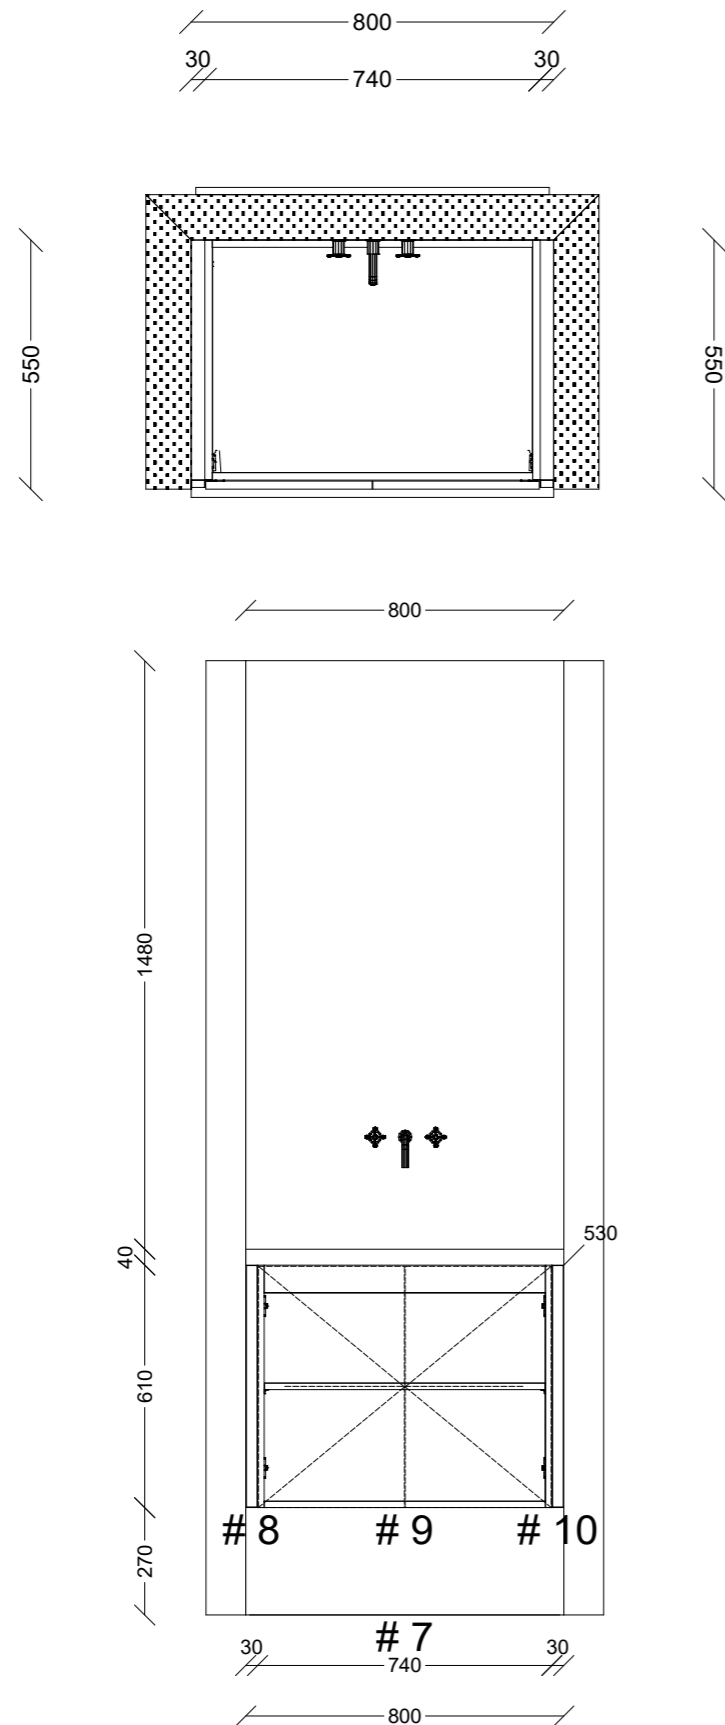

Internal Carcase & Drawers - White.
External - Polytec Tessuto Milan Ravine.

External Profile - Flat.
Doors & Drawers - Push to open.
**No Handles

Stone - Lavistone LS402 ELEGANTO GOLD with
40mm drop nose.

DAVICON Group
admin@davicongroup.com
Phone: 0433 261 558

☐ Approved
☐ Rejected (As Noted)

Name:		Title: Default	
Address:		Scale:	Date:
City:	State:	DWG. By:	Sheet #
Job #: J1033 Bennett st Kew East		Powder Room