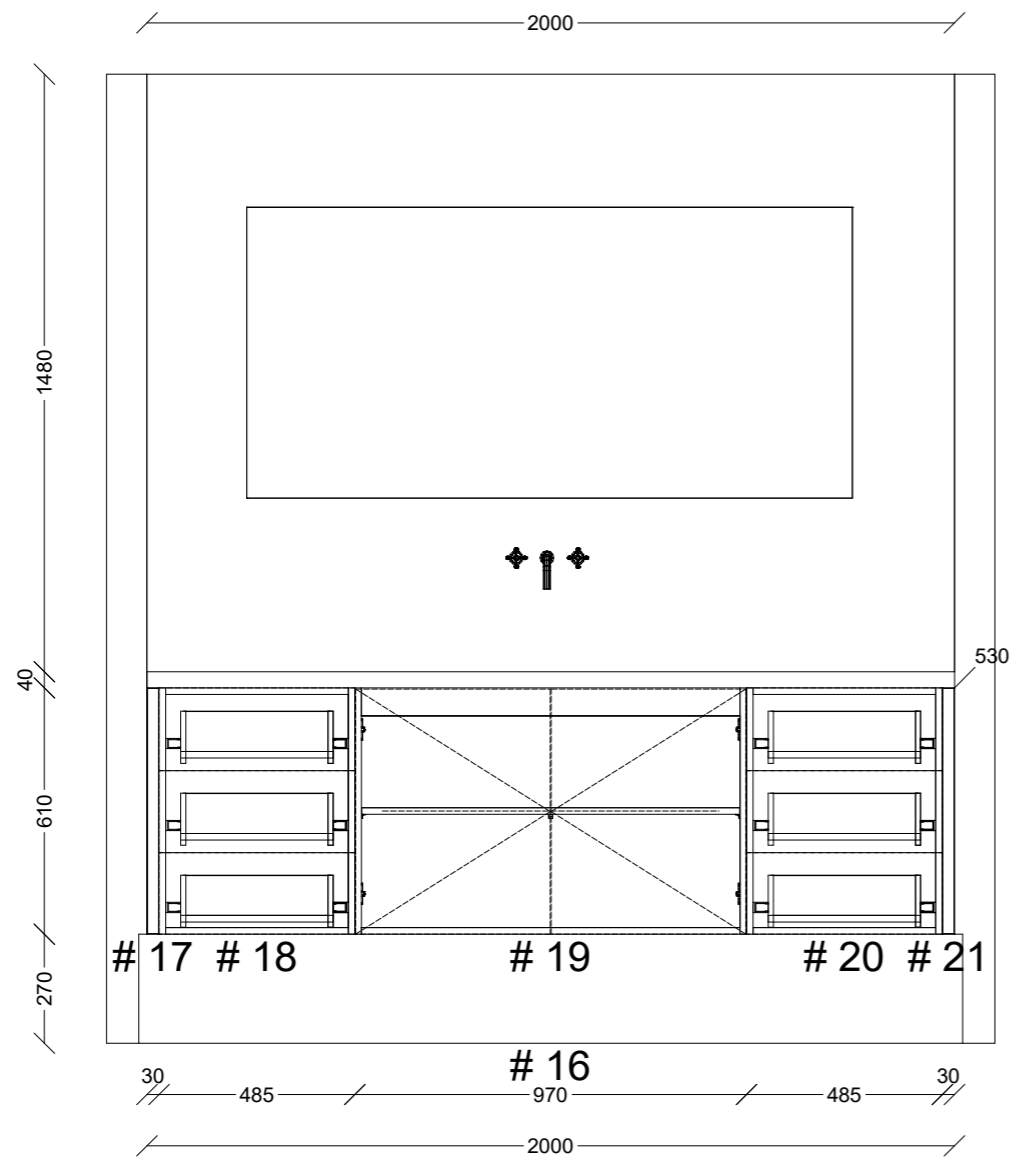

Internal Carcase & Drawers - White.
External - Polytec Tessuto Milan Ravine.

External Profile - Flat.
Doors & Drawers - Push to open.
**No Handles

Stone - Lavistone LS402 ELEGANTO GOLD with
40mm drop nose.

DAVICON Group
admin@davicongroup.com
Phone: 0433 261 558

☐ Approved
☐ Rejected (As Noted)

Name:		Title: Default	
Address:		Scale:	Date:
City:	State:	DWG. By:	Sheet #
Job #: J1033 Bennett st Kew East		Master Ensuite