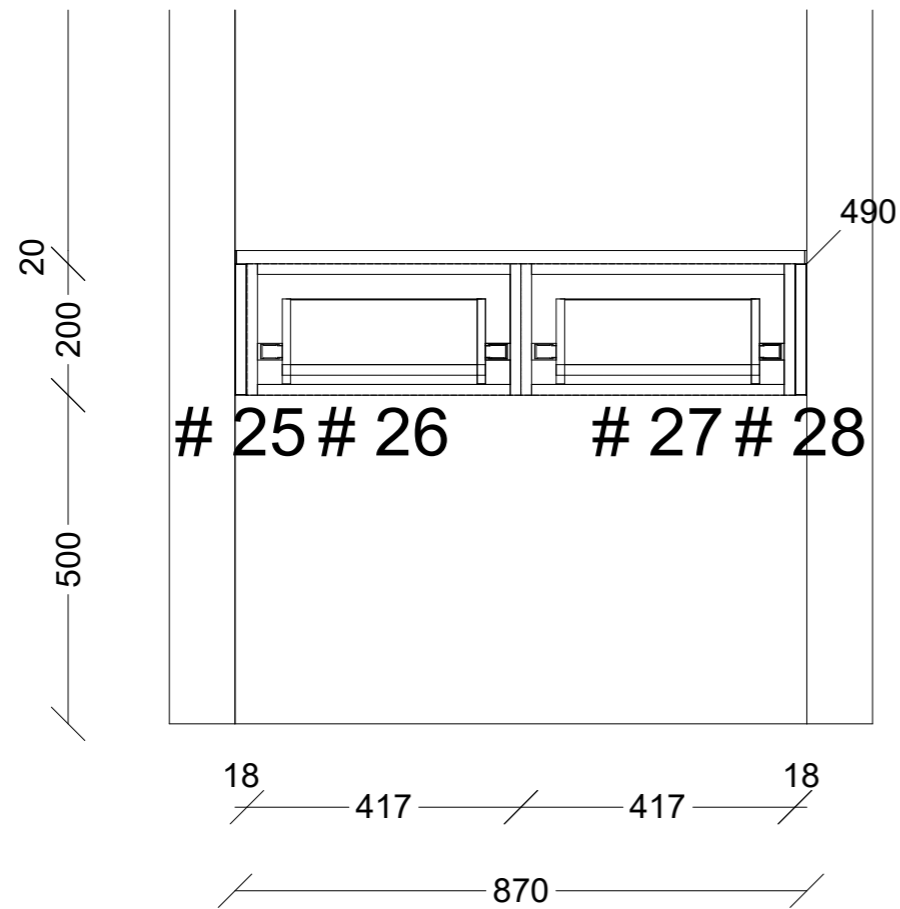

Internal Carcase & Drawers - White.
External - Polytec Tessuto Milan Ravine.

External Profile - Flat.
Doors & Drawers - Push to open.
**No Handles

Substraight - Black Edged

Stone - Lavistone LS402 ELEGANTO GOLD with
20mm drop nose.

☐ Approved
☐ Rejected (As Noted)

Name:		Title: Default	
Address:		Scale:	Date:
City:	State:	DWG. By:	Sheet #
Job #: J1033 Bennett st Kew East			Dresser