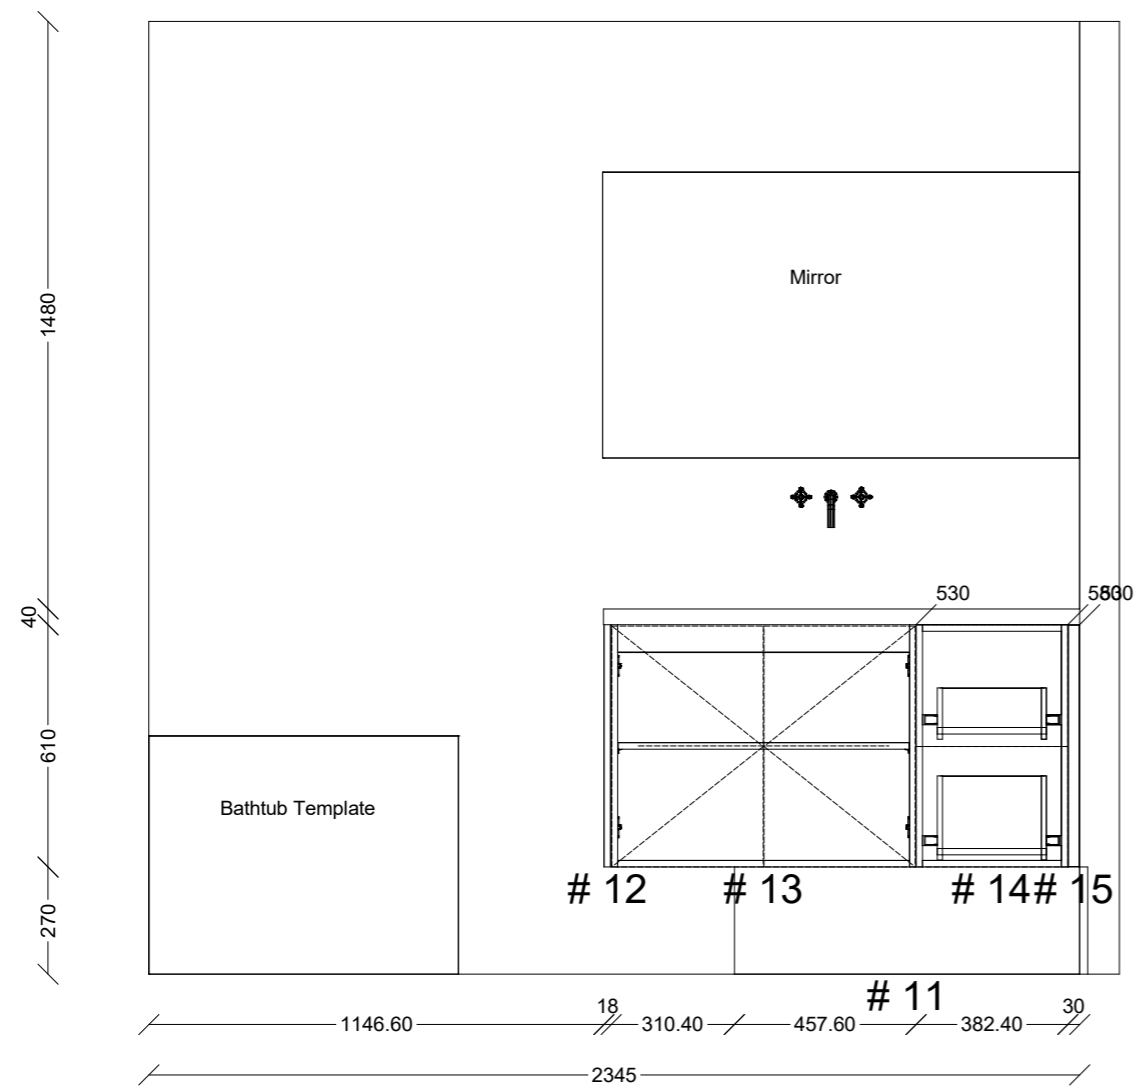

2345  
1146.60 18 310.40 457.60 382.40 30

550

Internal Carcase & Drawers - White.  
External - Polytec Tessuto Milan Ravine.

External Profile - Flat.  
Doors & Drawers - Push to open.  
\*\*No Handles

Stone - Lavistone LS402 ELEGANTO GOLD with  
40mm drop nose.