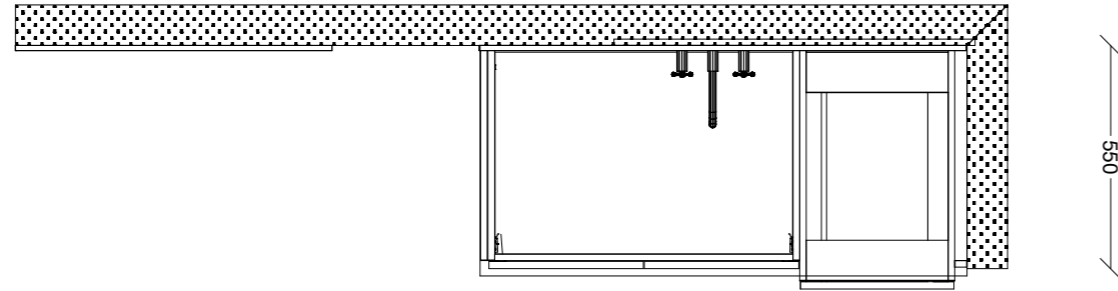

2345
1146.60 18 310.40 457.60 382.40 30

550