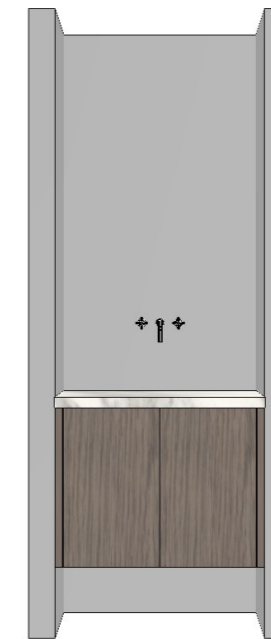

Internal Carcase & Drawers - White.  
 External - Polytec Tessuto Milan Ravine.

External Profile - Flat.  
 Doors & Drawers - Push to open.  
 \*\*No Handles

Stone - Lavistone LS402 ELEGANTO GOLD with  
 40mm drop nose.