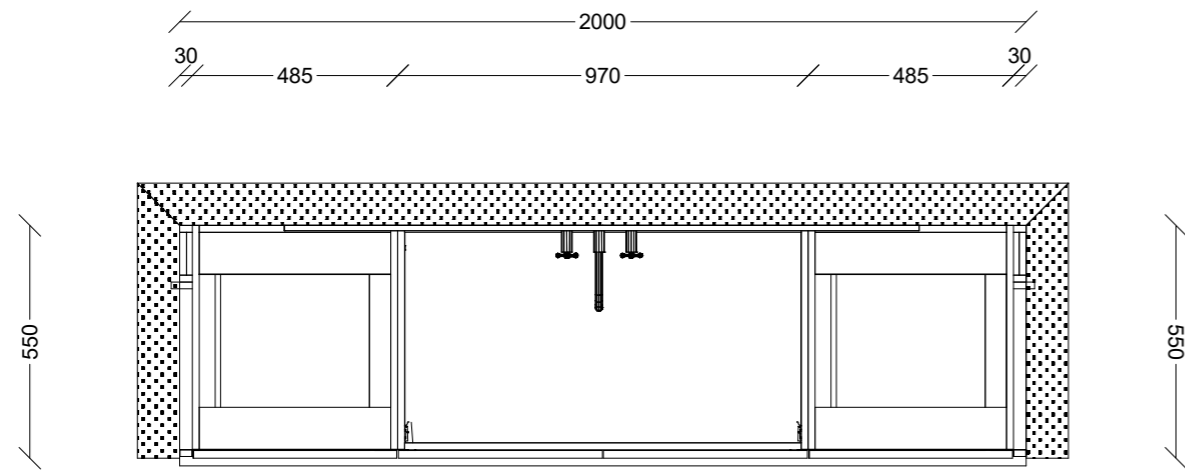

Internal Carcase & Drawers - White.
External - Polytec Tessuto Milan Ravine.

External Profile - Flat.
Doors & Drawers - Push to open.
**No Handles

Stone - Lavistone LS402 ELEGANTO GOLD with
40mm drop nose.

DAVICON Group
admin@davicongroup.com
Phone: 0433 261 558

☐ Approved
☐ Rejected (As Noted)

Name:		Title: Default	
Address:		Scale:	Date:
City:	State:	DWG. By:	Sheet #
Job #: J1033 Bennett st Kew East		Master Ensuite