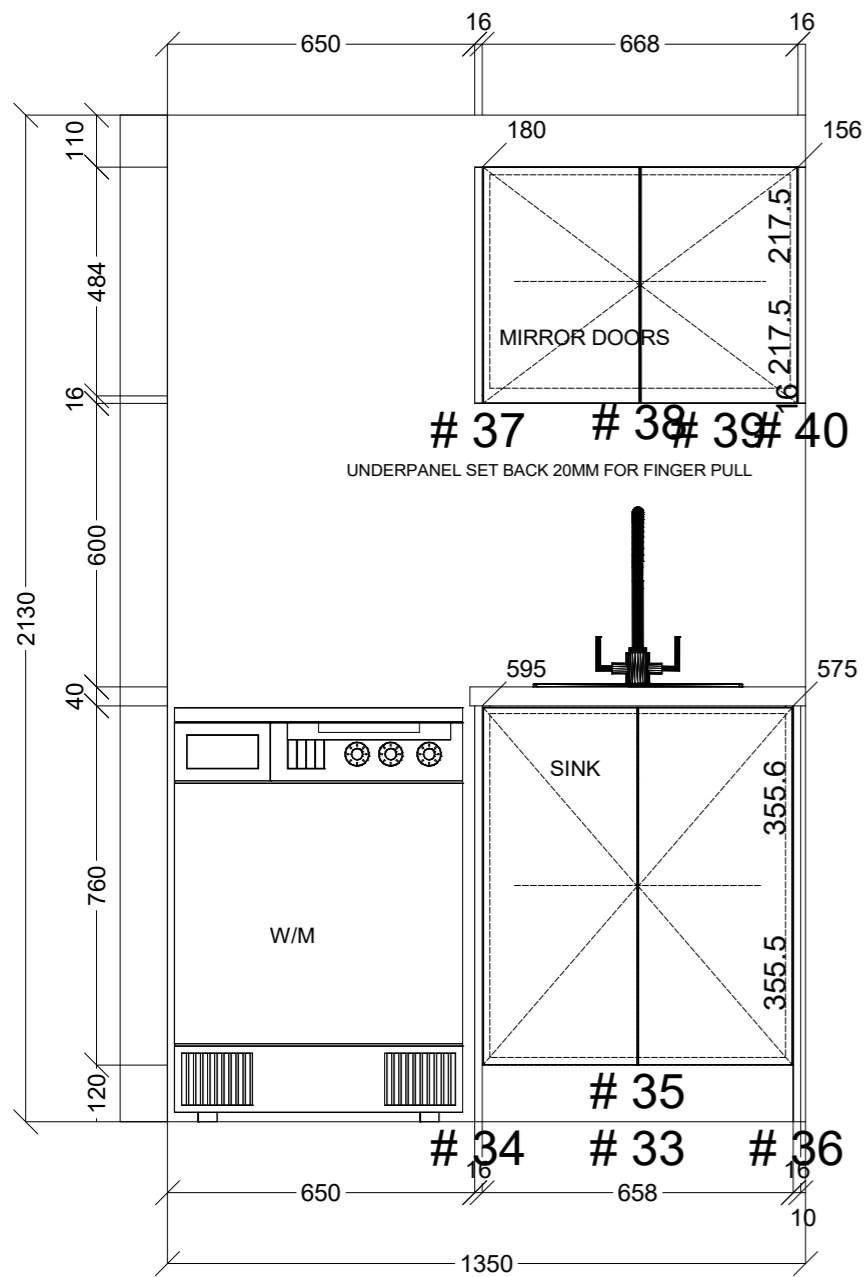

Client: RED HOT PLUMBING		Door and panels style/colour: BLOSSOM WHITE MATT		Sheet 5 of 7
	Room: LAUNDRY	Benchtop Colour: 40MM AC STONE STANDARD RANGE	Drawer slides: N/A		Carcass: WHITE HMR
	Date: 28/05/25	Address: 51 YARRA ST ABBOTSFORD	Handles Item No: BERGAMO D 128 STAINLESS STEEL	Approved by: