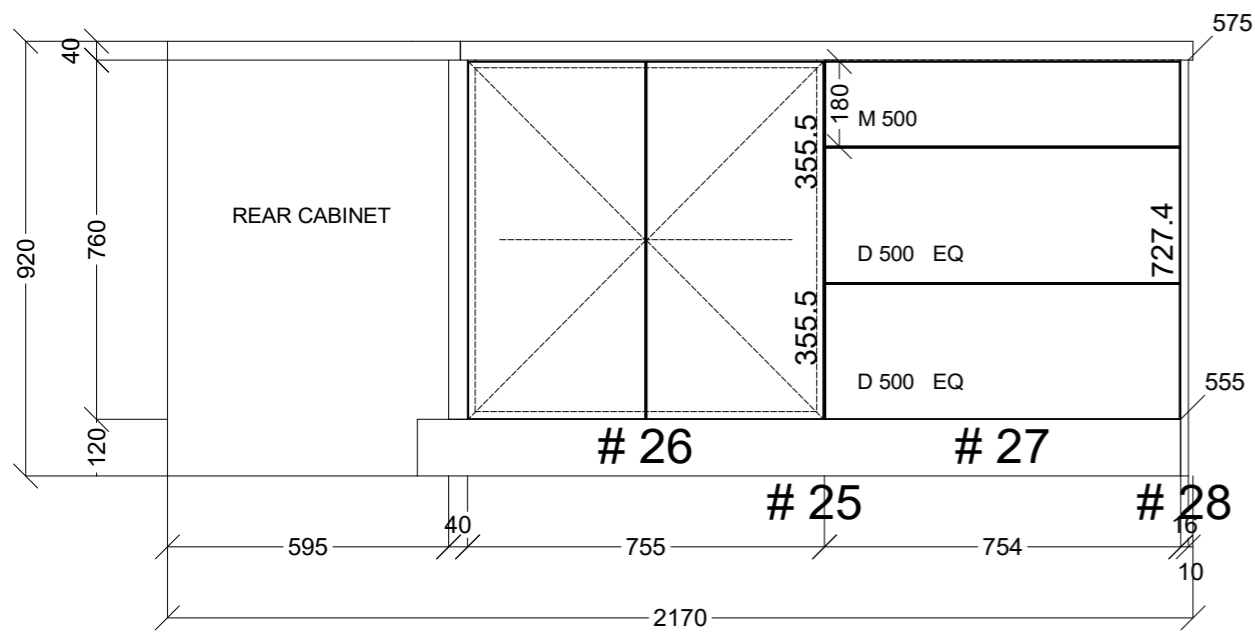

CONNECT KITCHENS	Client: RED HOT PLUMBING		Door and panels style/colour: BLOSSOM WHITE MATT		Sheet 3 of 7
	Room: KITCHEN	Benchtop Colour: 40MM AC STONE STANDARD RANGE	Drawer slides: DTC SMOOTH		Carcass: WHITE HMR
	Date: 28/05/25	Address: 51 YARRA ST ABBOTSFORD	Handles Item No: BERGAMO D 128 STAINLESS STEEL	Approved by: