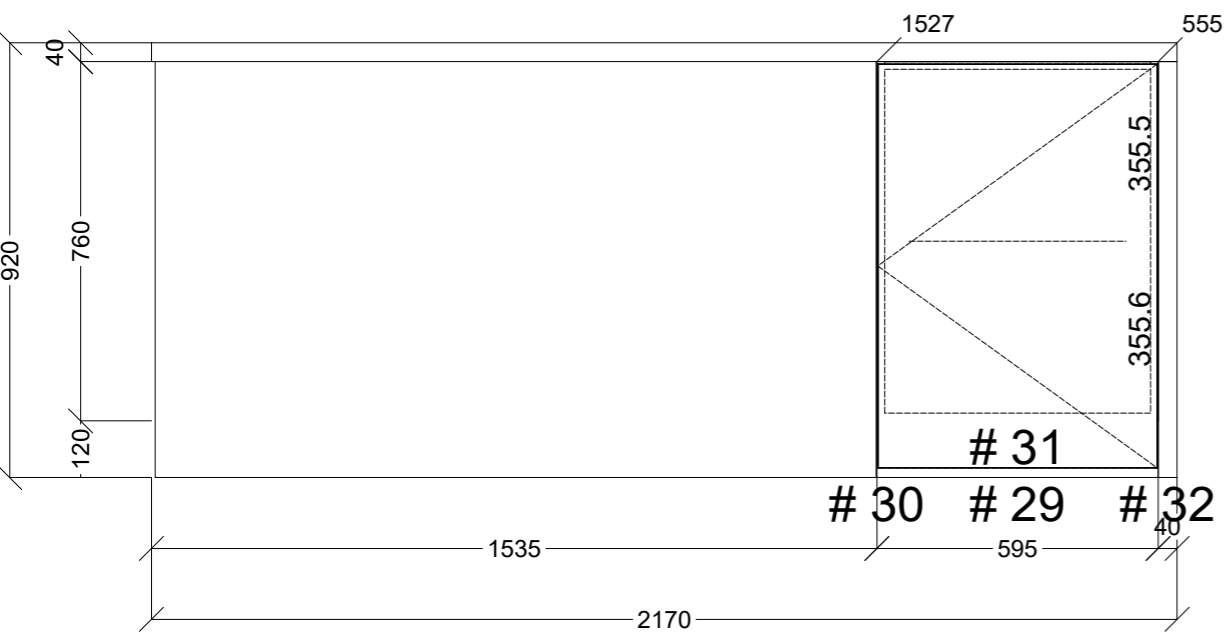

 CONNECT KITCHENS	Client: RED HOT PLUMBING		Door and panels style/colour: BLOSSOM WHITE MATT		Sheet 1 of 7
	Room: KITCHEN	Benchtop Colour: 40MM AC STONE STANDARD RANGE	Drawer slides: DTC SMOOTH		Carcass: WHITE HMR
	Date: 28/05/25	Address: 51 YARRA ST ABBOTSFORD	Handles Item No: BERGAMO D 128 STAINLESS STEEL		Approved by:

	Client: RED HOT PLUMBING		Door and panels style/colour: BLOSSOM WHITE MATT		Sheet 2 of 7
	Room: KITCHEN	Benchtop Colour: 40MM AC STONE STANDARD RANGE		Drawer slides: DTC SMOOTH	Carcass: WHITE HMR
	Date: 28/05/25	Address: 51 YARRA ST ABBOTSFORD		Handles Item No: BERGAMO D 128 STAINLESS STEEL	Approved by: