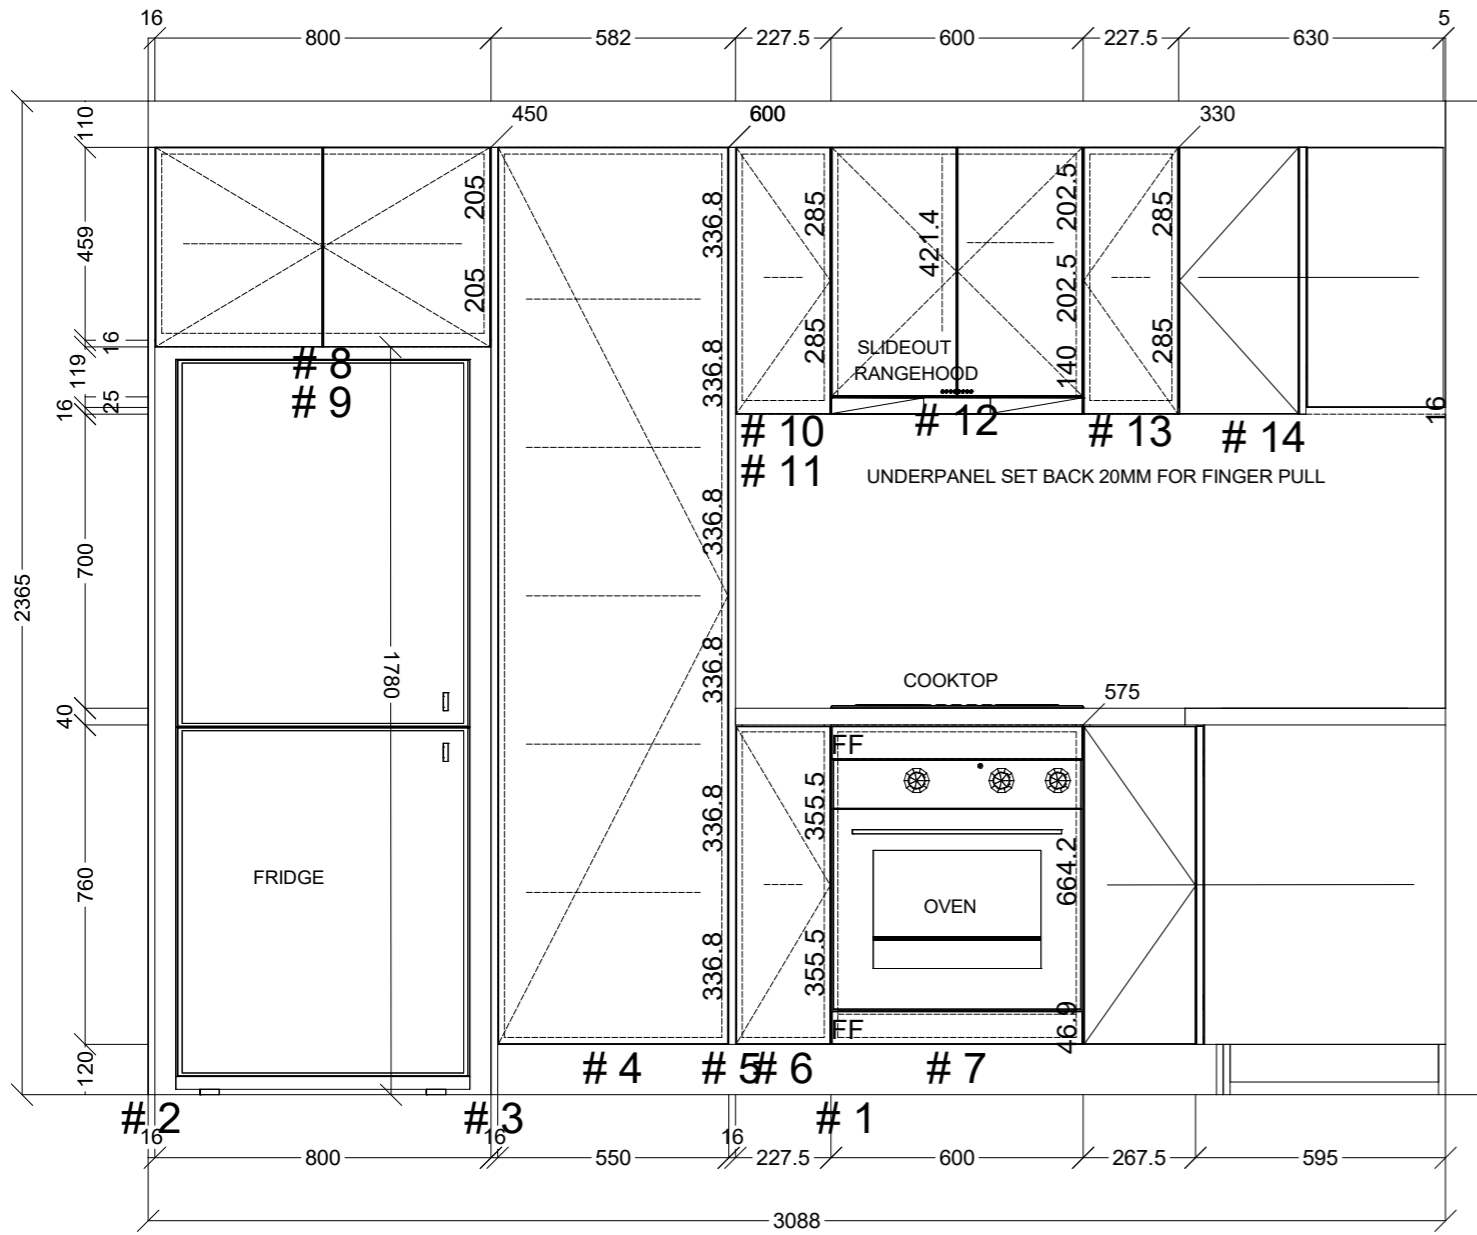

 CONNECT KITCHENS	Client: RED HOT PLUMBING		Door and panels style/colour: BLOSSOM WHITE MATT		Sheet 1 of 7
	Room: KITCHEN	Benchtop Colour: 40MM AC STONE STANDARD RANGE	Drawer slides: DTC SMOOTH		Carcass: WHITE HMR
	Date: 28/05/25	Address: 51 YARRA ST ABBOTSFORD	Handles Item No: BERGAMO D 128 STAINLESS STEEL		Approved by:

	Client: RED HOT PLUMBING		Door and panels style/colour: BLOSSOM WHITE MATT		Sheet 2 of 7
	Room: KITCHEN	Benchtop Colour: 40MM AC STONE STANDARD RANGE		Drawer slides: DTC SMOOTH	Carcass: WHITE HMR
	Date: 28/05/25	Address: 51 YARRA ST ABBOTSFORD		Handles Item No: BERGAMO D 128 STAINLESS STEEL	Approved by: