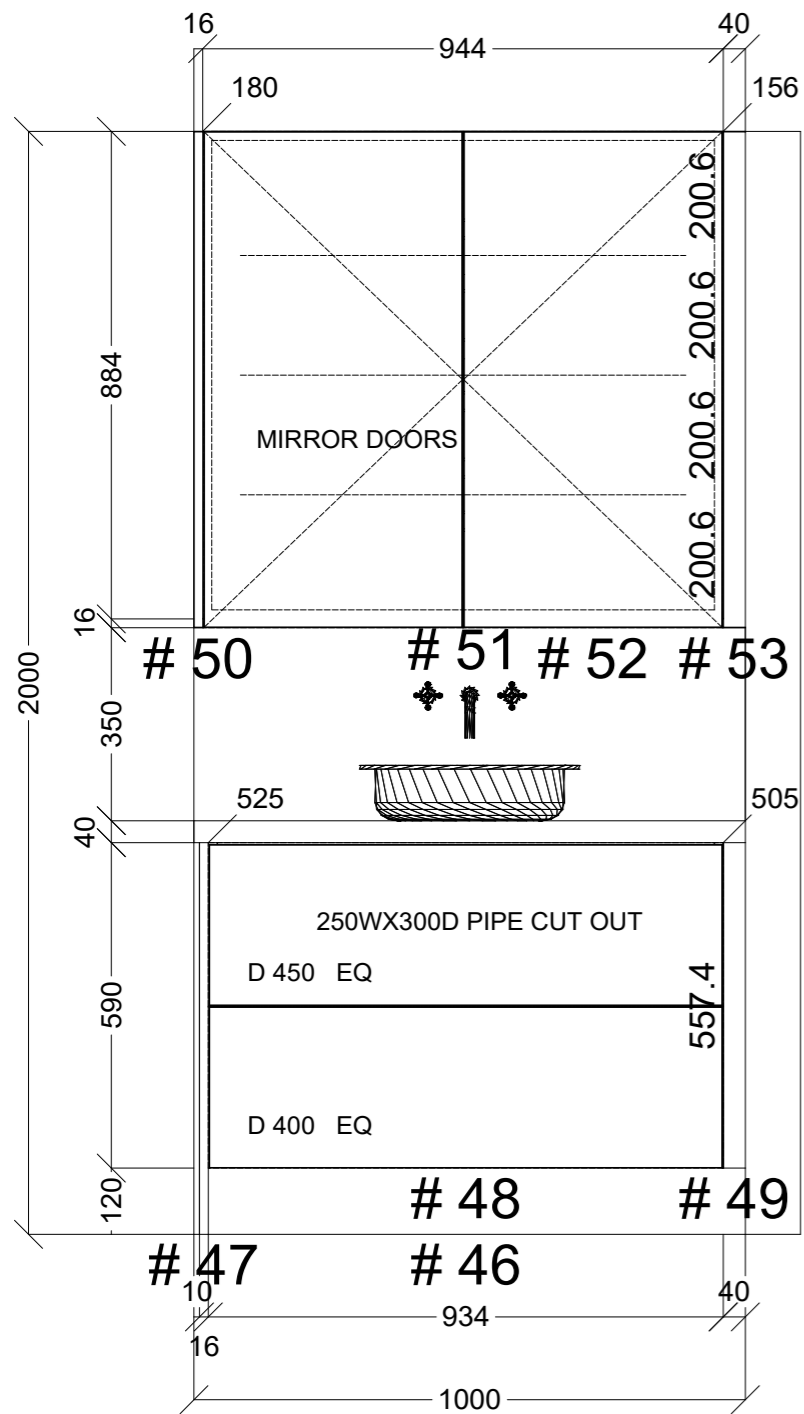

Client: RED HOT PLUMBING		Door and panels style/colour: BLOSSOM WHITE MATT		Sheet 7 of 7
	Room: VANITY	Benchtop Colour: 40MM AC STONE STANDARD RANGE	Drawer slides: DTC SMOOTH		Carcass: WHITE HMR
	Date: 28/05/25	Address: 51 YARRA ST ABBOTSFORD	Handles Item No: BERGAMO D 128 STAINLESS STEEL	Approved by: