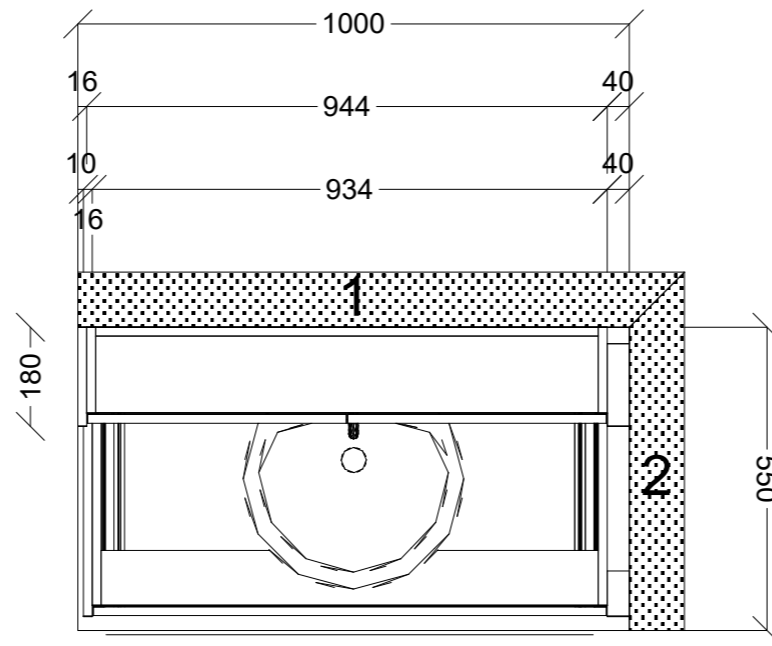

Client: RED HOT PLUMBING		Door and panels style/colour: BLOSSOM WHITE MATT		Sheet 7 of 7
	Room: VANITY	Benchtop Colour: 40MM AC STONE STANDARD RANGE	Drawer slides: DTC SMOOTH		Carcass: WHITE HMR
	Date: 28/05/25	Address: 51 YARRA ST ABBOTSFORD	Handles Item No: BERGAMO D 128 STAINLESS STEEL	Approved by: