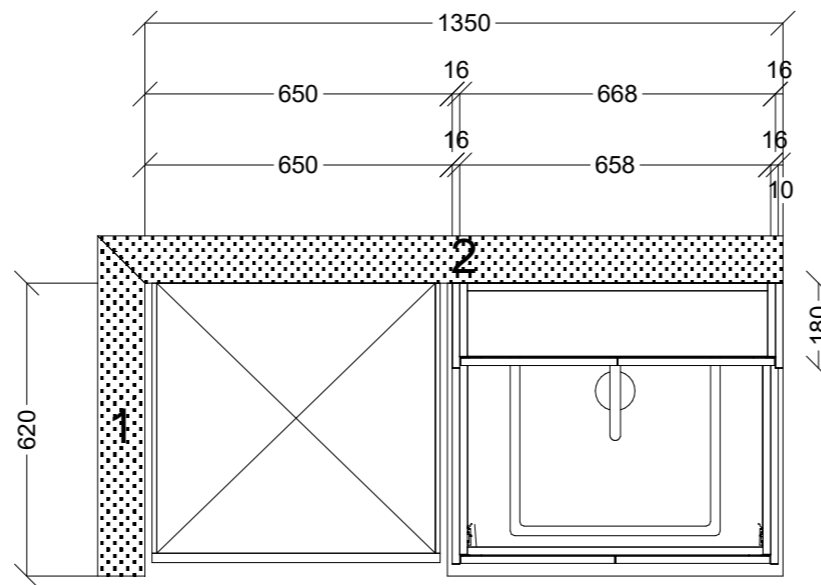

Client: RED HOT PLUMBING		Door and panels style/colour: BLOSSOM WHITE MATT		Sheet 5 of 7
	Room: LAUNDRY	Benchtop Colour: 40MM AC STONE STANDARD RANGE	Drawer slides: N/A		Carcass: WHITE HMR
	Date: 28/05/25	Address: 51 YARRA ST ABBOTSFORD	Handles Item No: BERGAMO D 128 STAINLESS STEEL	Approved by: