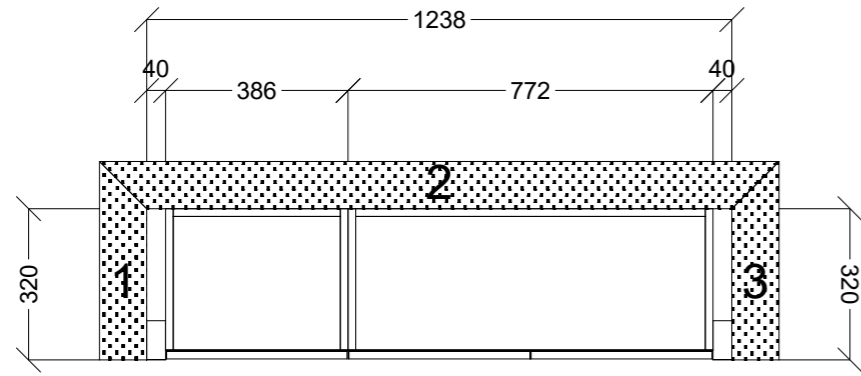

Client: RED HOT PLUMBING		Door and panels style/colour: BLOSSOM WHITE MATT		Sheet 6 of 7
	Room: LINEN	Benchtop Colour: N/A		Drawer slides: N/A	Carcass: WHITE HMR
	Date: 28/05/25	Address: 51 YARRA ST ABBOTSFORD		Handles Item No: BERGAMO D 128 STAINLESS STEEL	Approved by: