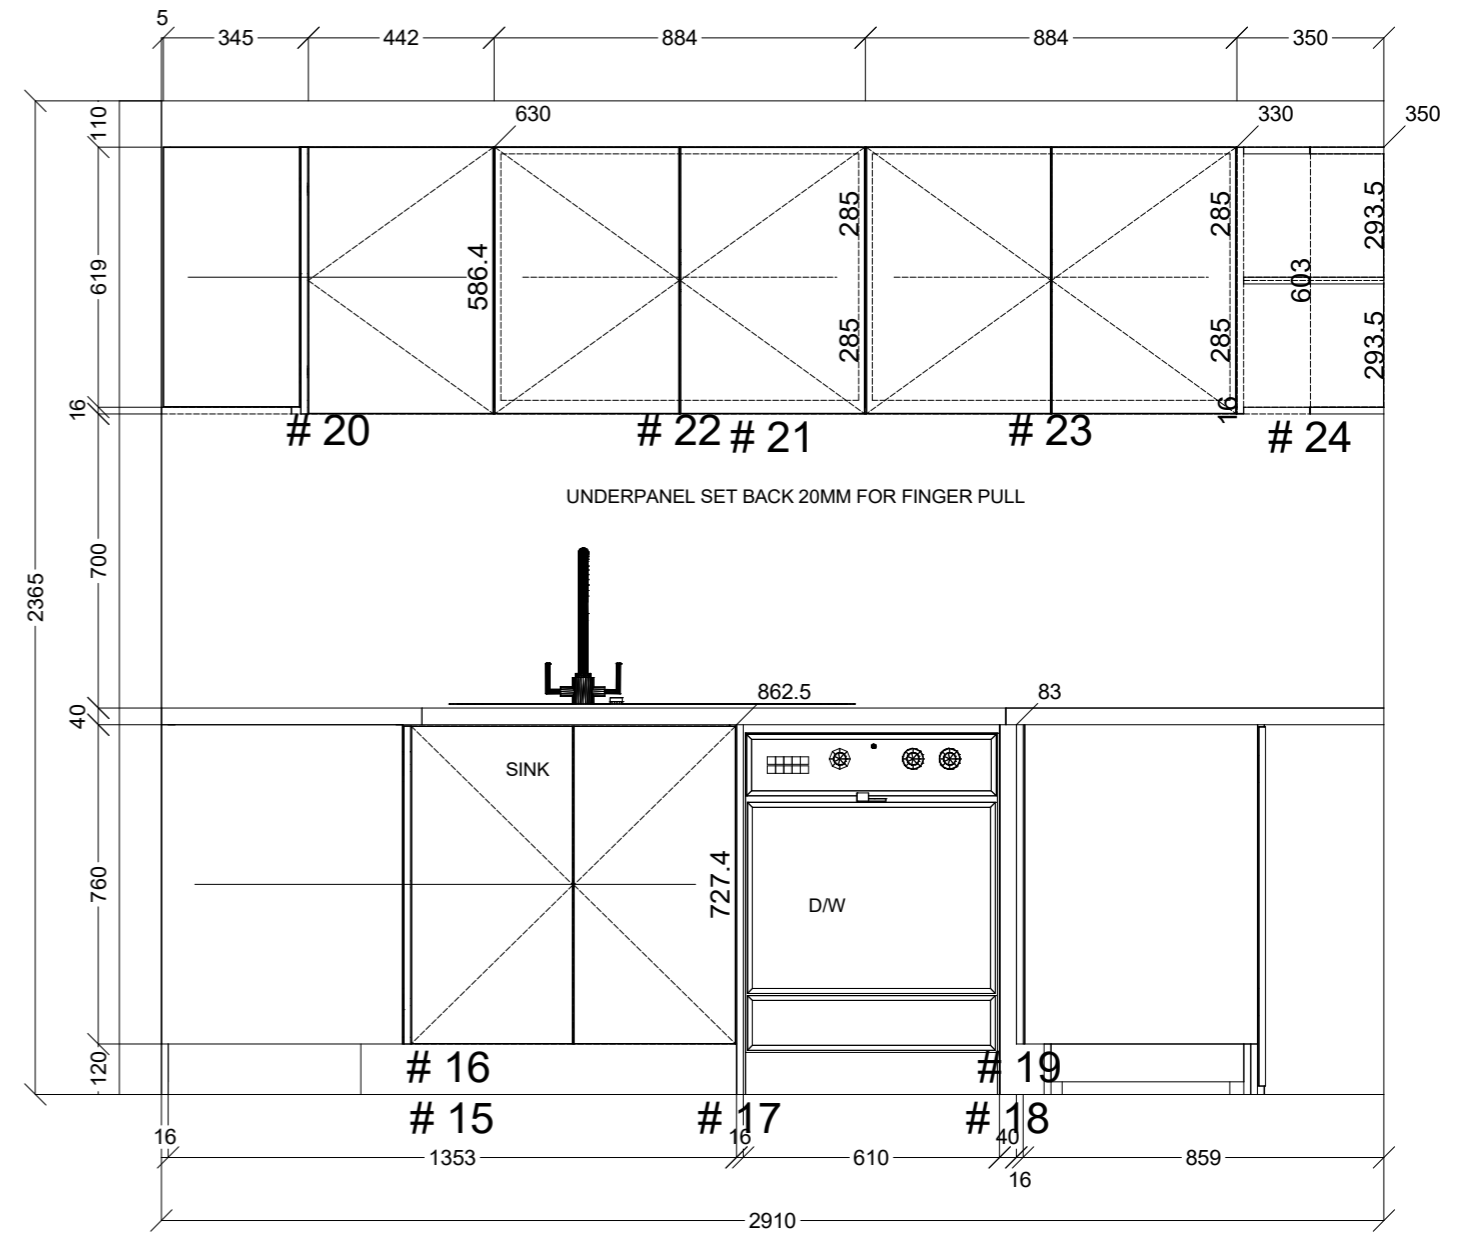

 CONNECT KITCHENS	Client: RED HOT PLUMBING		Door and panels style/colour: BLOSSOM WHITE MATT		Sheet 1 of 7
	Room: KITCHEN	Benchtop Colour: 40MM AC STONE STANDARD RANGE	Drawer slides: DTC SMOOTH		Carcass: WHITE HMR
	Date: 28/05/25	Address: 51 YARRA ST ABBOTSFORD	Handles Item No: BERGAMO D 128 STAINLESS STEEL		Approved by:

	Client: RED HOT PLUMBING		Door and panels style/colour: BLOSSOM WHITE MATT		Sheet 2 of 7
	Room: KITCHEN	Benchtop Colour: 40MM AC STONE STANDARD RANGE		Drawer slides: DTC SMOOTH	Carcass: WHITE HMR
	Date: 28/05/25	Address: 51 YARRA ST ABBOTSFORD		Handles Item No: BERGAMO D 128 STAINLESS STEEL	Approved by: