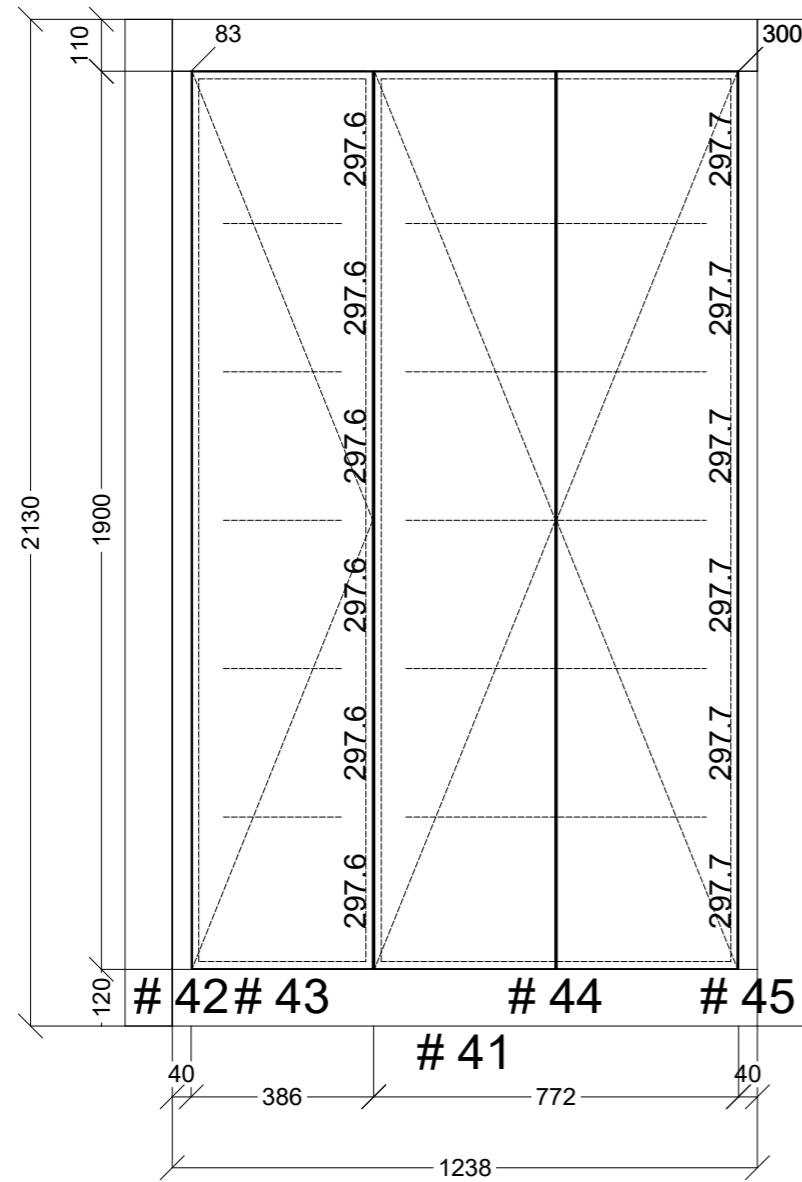

Client: RED HOT PLUMBING		Door and panels style/colour: BLOSSOM WHITE MATT		Sheet 6 of 7
	Room: LINEN	Benchtop Colour: N/A		Drawer slides: N/A	Carcass: WHITE HMR
	Date: 28/05/25	Address: 51 YARRA ST ABBOTSFORD		Handles Item No: BERGAMO D 128 STAINLESS STEEL	Approved by: