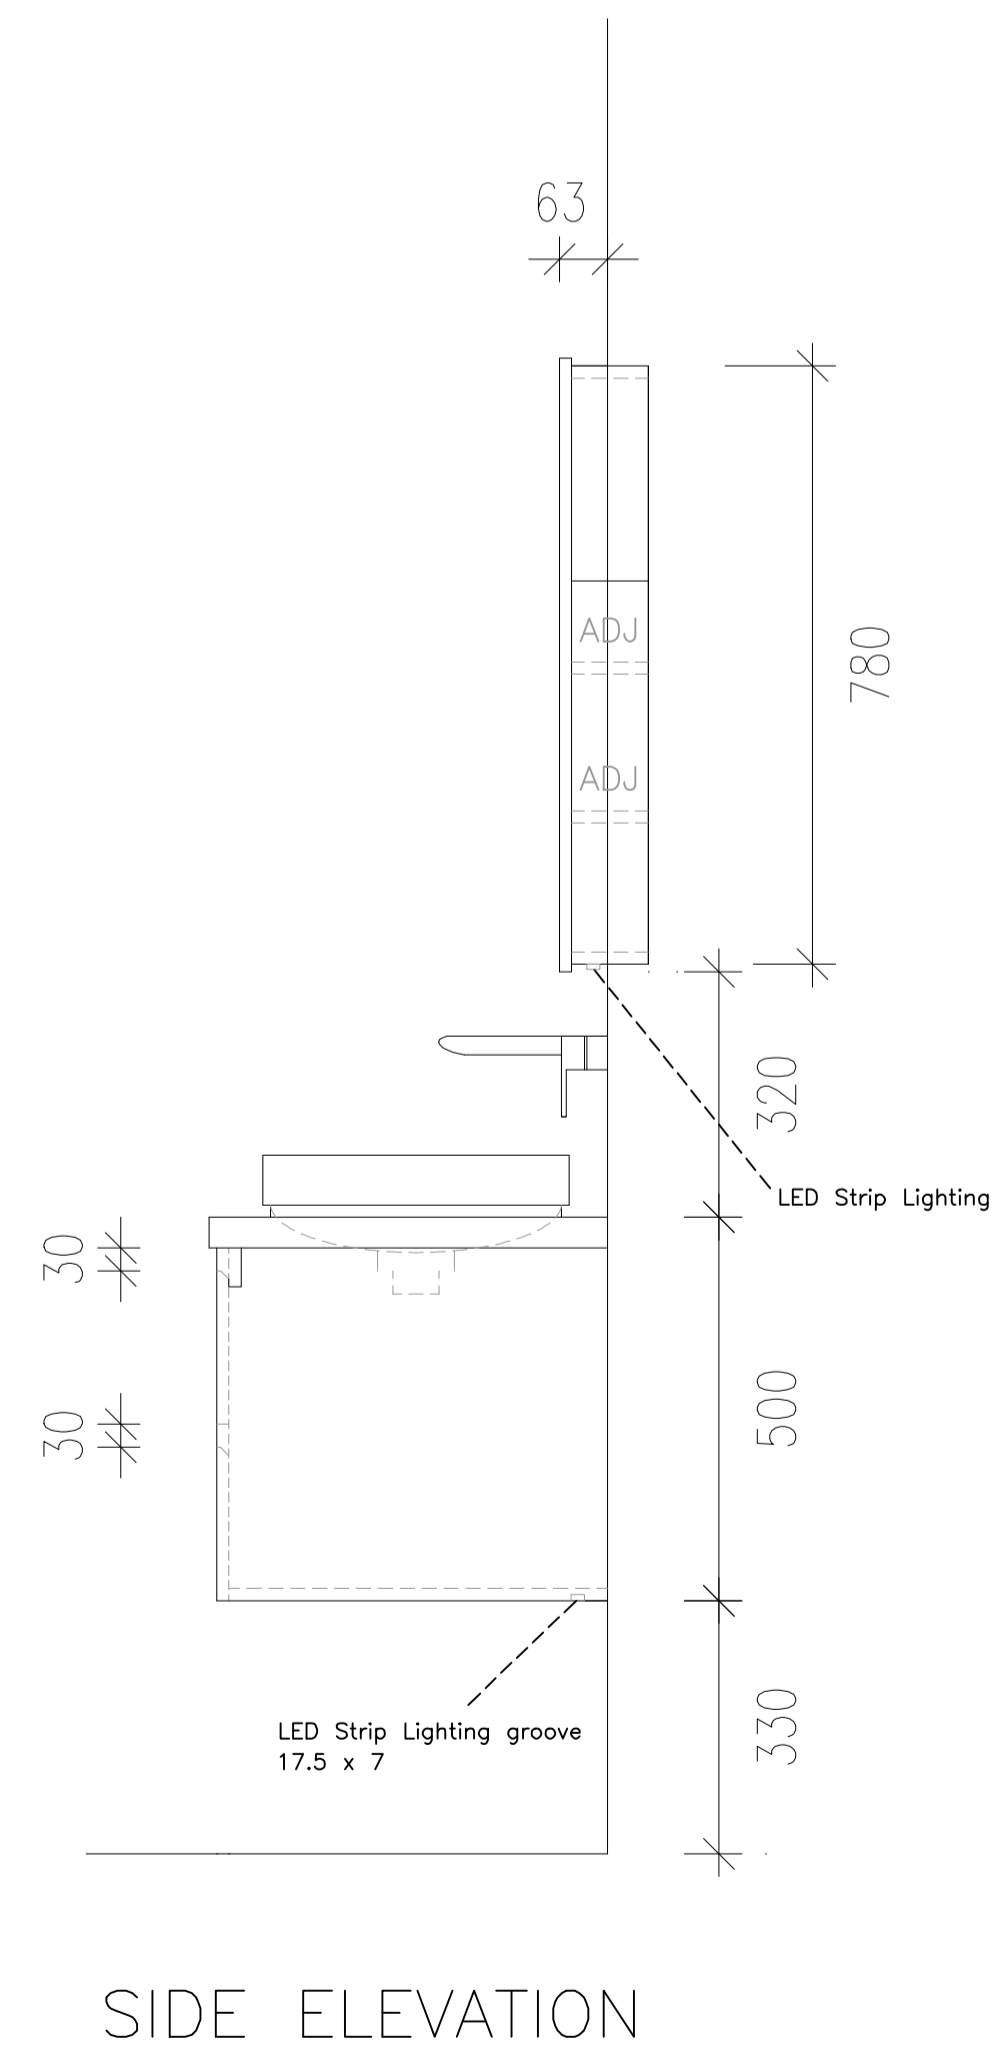

FINISHES

- S1 40mm STONE BENCHTOPS BY JM COLOUR TBC
- L1 16mm LAMINEX CHARCOAL COLOUR BOARD WITH 1mm ABS EDGING