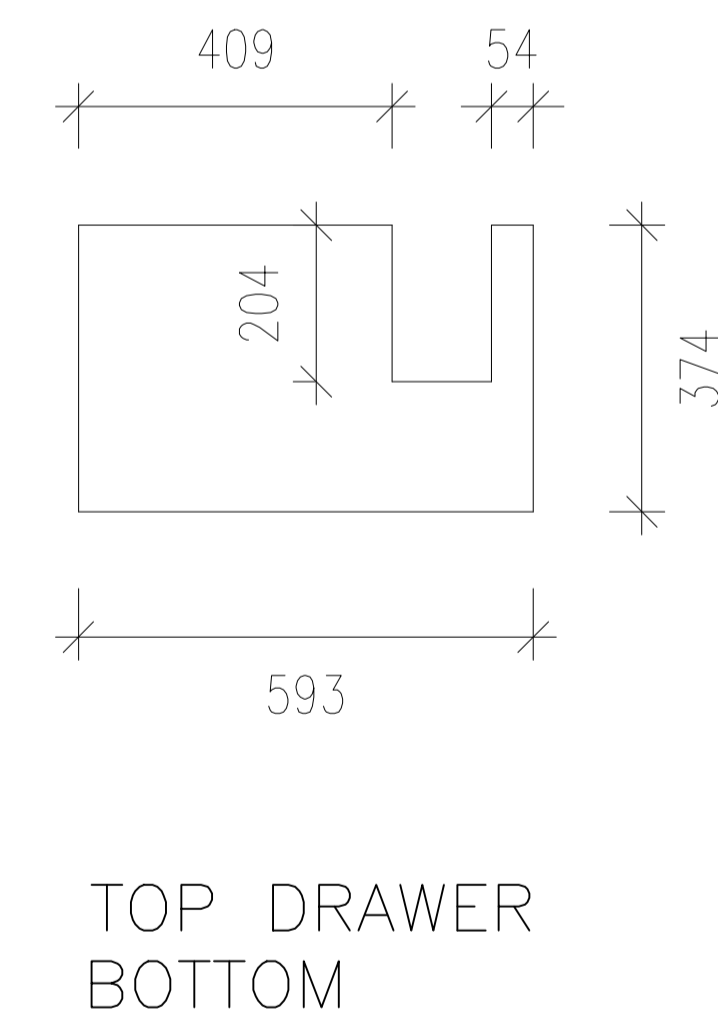

FINISHES

- S1 40mm STONE BENCHTOPS BY JM COLOUR TBC
- L1 16mm LAMINEX CHARCOAL COLOUR BOARD WITH 1mm ABS EDGING