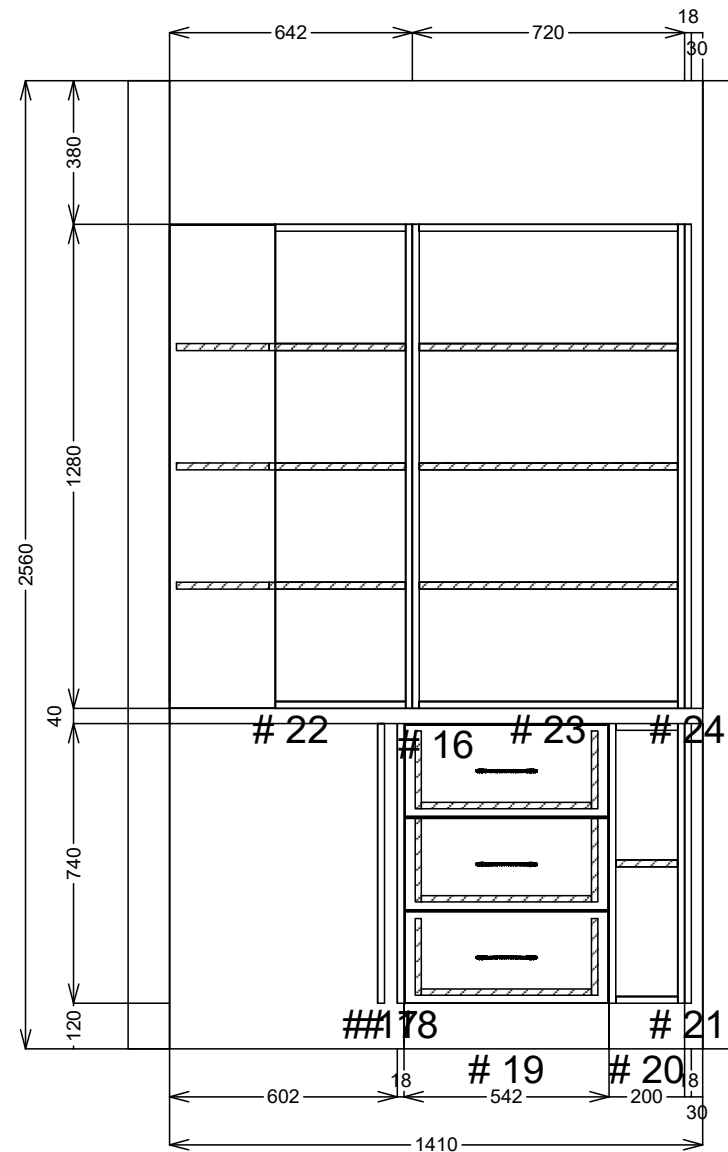

SJ Custom Kitchens	Phone: 0432 101 986	Job #: ferntree gully	Site Contact: ferntree gully	Date: 03/06/25
	Email: sjcustomkitchens@hotmail.com	Job Name: Default	Site Phone:	Drawn By:
	Web: www.sjcustomkitchens.com	Room #:	Site Address:	Drawing #: 8
		Room Name:	City: State: Victoria.	Scale: NTS