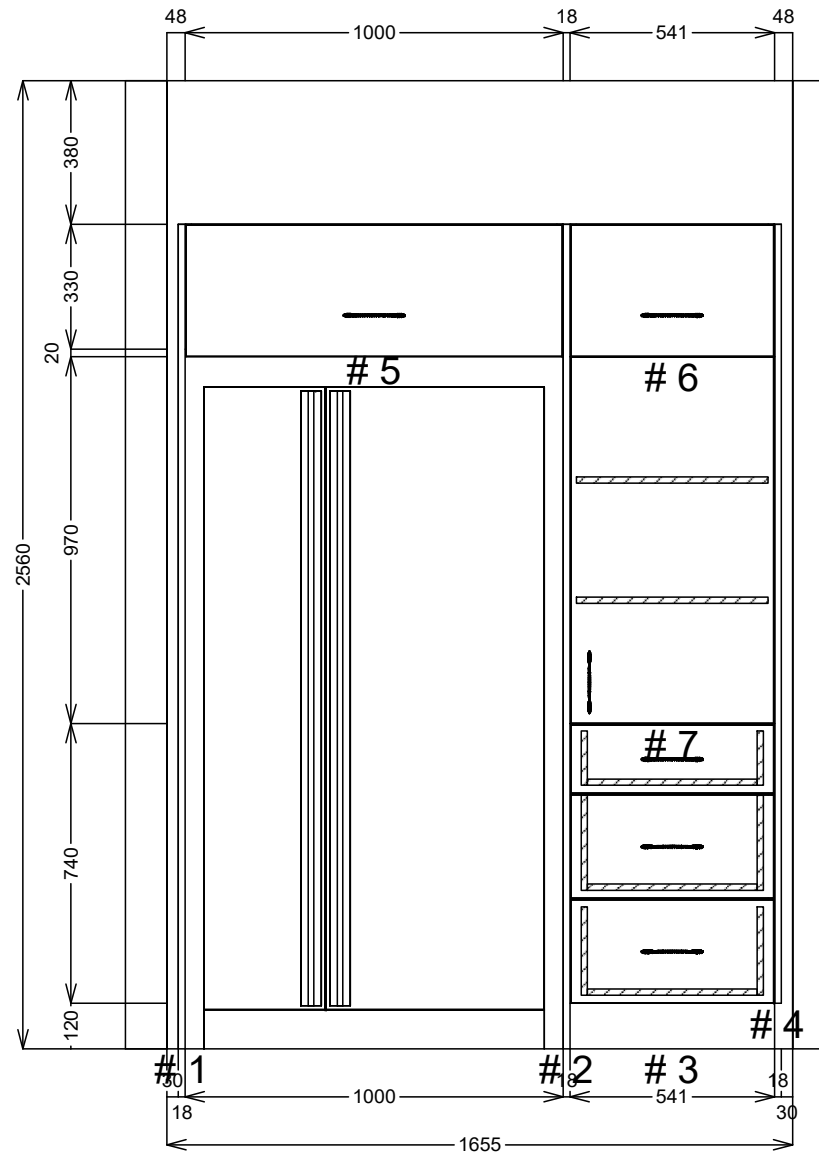

SJ Custom Kitchens	Phone: 0432 101 986	Job #: ferntree gully	Site Contact: ferntree gully	Date: 03/06/25
	Email: sjcustomkitchens@hotmail.com	Job Name: Default	Site Phone:	Drawn By:
	Web: www.sjcustomkitchens.com	Room #:	Site Address:	Drawing #: 1
		Room Name:	City: Victoria.	State: Victoria.