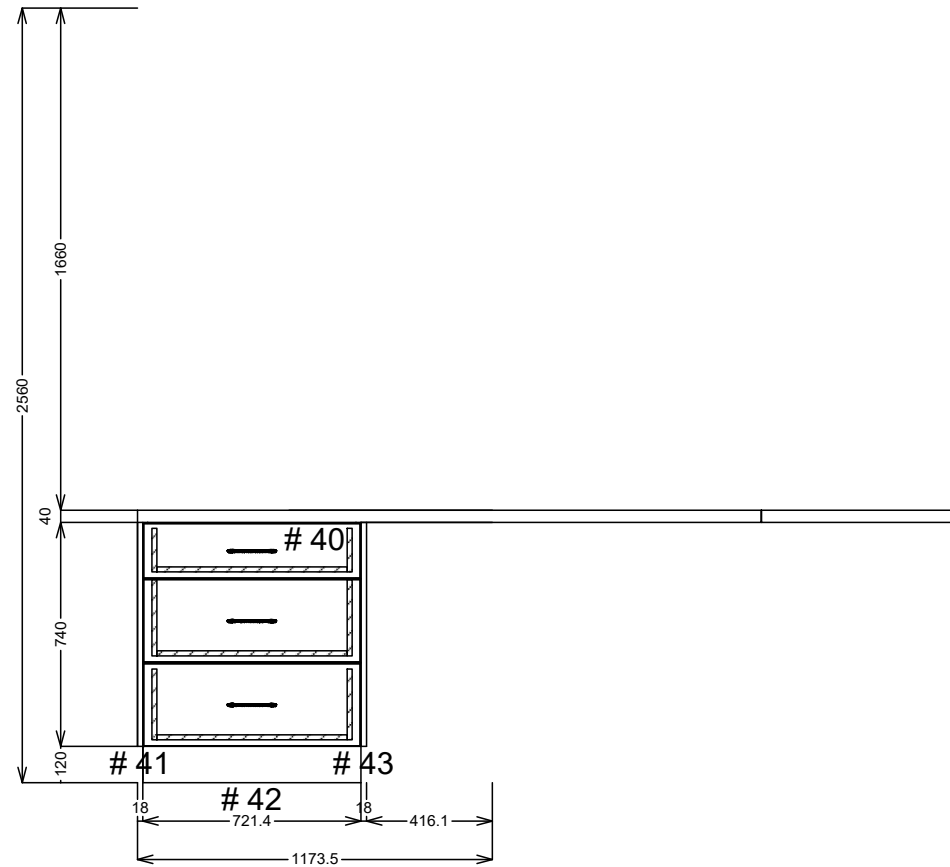

Internal Island Bench

SJ Custom Kitchens	Phone: 0432 101 986	Job #: ferntree gully	Site Contact: ferntree gully	Date: 03/06/25
	Email: sjcustomkitchens@hotmail.com	Job Name: Default	Site Phone:	Drawn By:
	Web: www.sjcustomkitchens.com	Room #:	Site Address:	Drawing #: 4
		Room Name:	City: Victoria. State: Victoria.	Scale: NTS