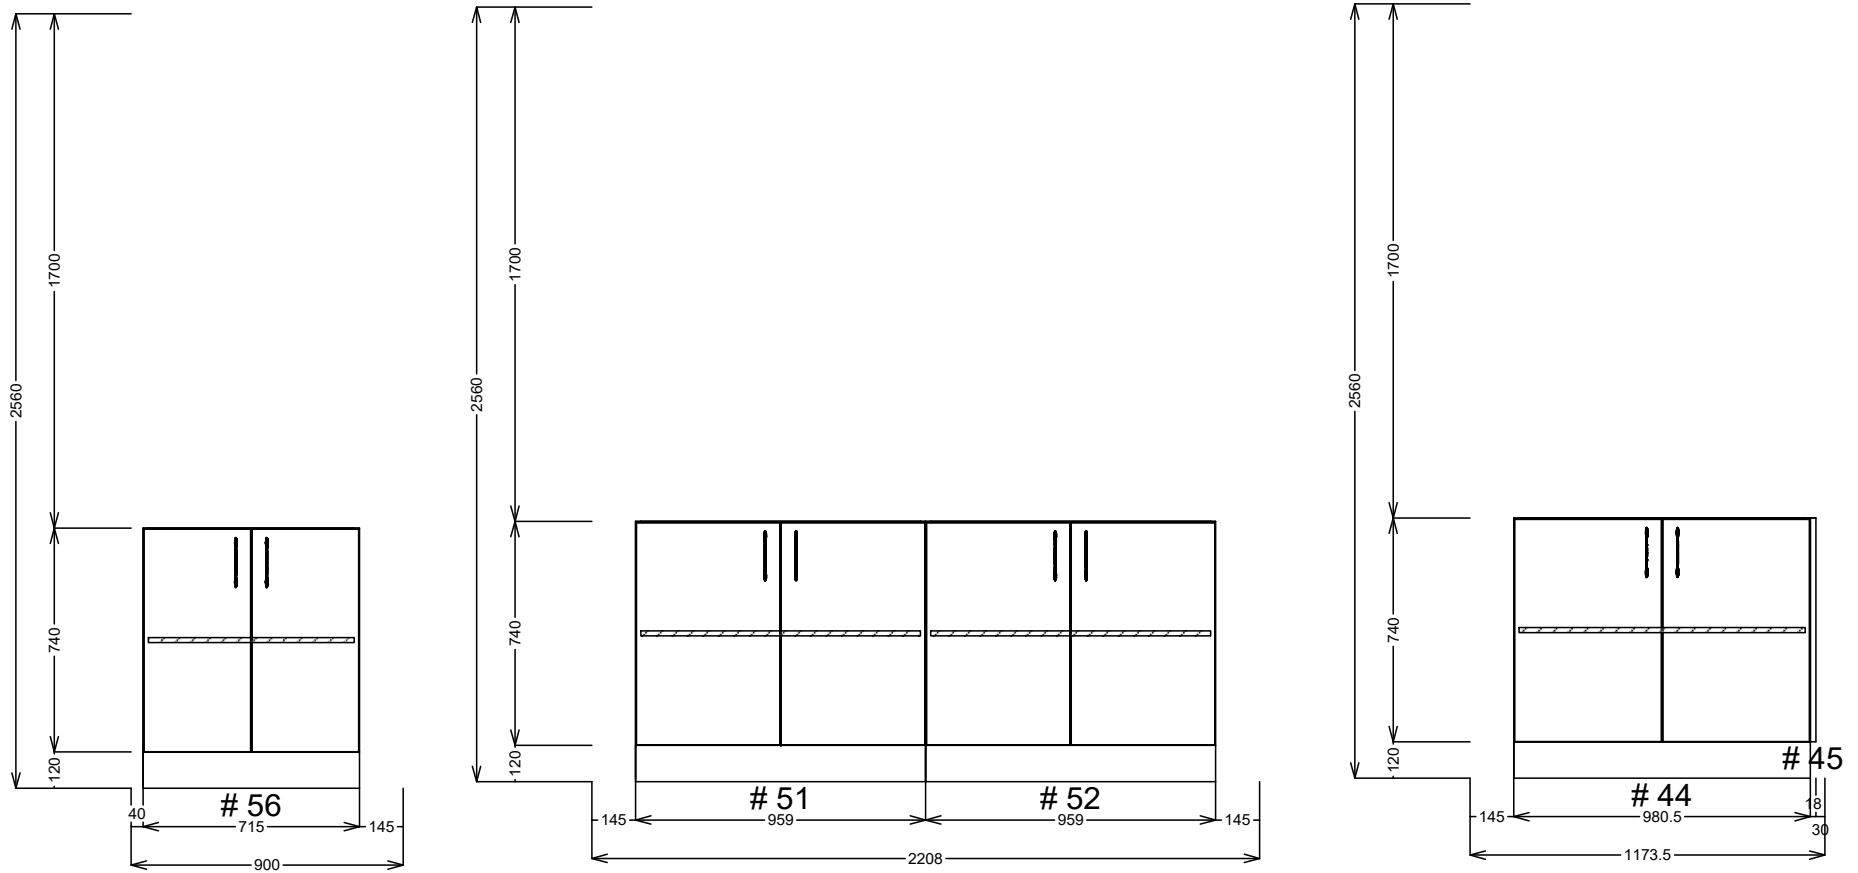

Front Of Island Bench

SJ Custom Kitchens	Phone: 0432 101 986	Job #: ferntree gully	Site Contact: ferntree gully	Date: 03/06/25
	Email: sjcustomkitchens@hotmail.com	Job Name: Default	Site Phone:	Drawn By:
	Web: www.sjcustomkitchens.com	Room #:	Site Address:	Drawing #: 7
		Room Name:	City: State: Victoria.	Scale: NTS