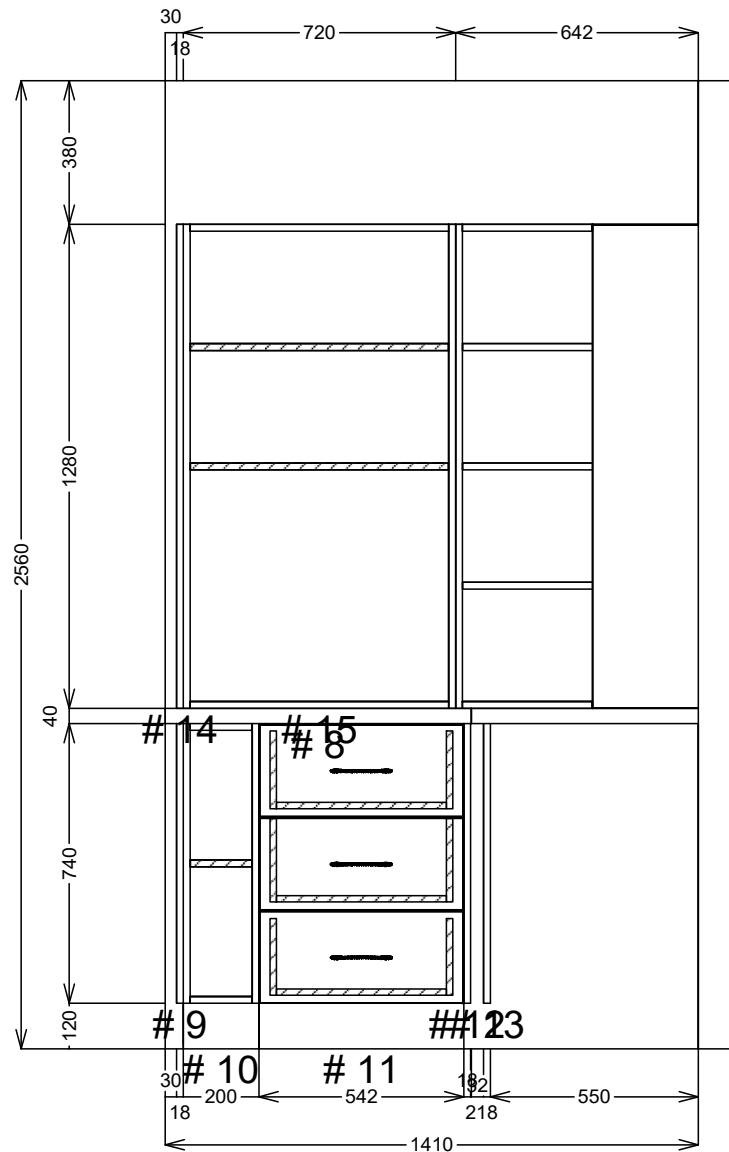

SJ Custom Kitchens	Phone: 0432 101 986	Job #: ferntree gully	Site Contact: ferntree gully	Date: 03/06/25
	Email: sjcustomkitchens@hotmail.com	Job Name: Default	Site Phone:	Drawn By:
	Web: www.sjcustomkitchens.com	Room #:	Site Address:	Drawing #: 8
		Room Name:	City: State: Victoria.	Scale: NTS