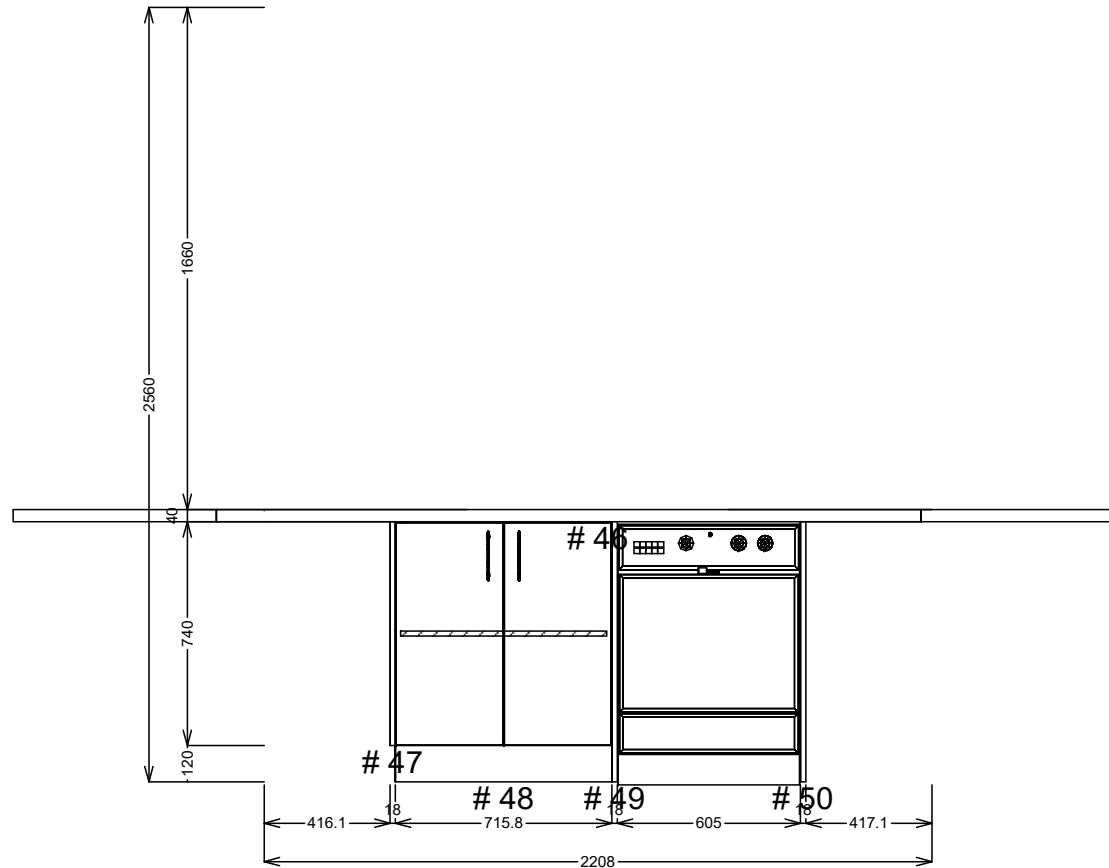

Internal Island Bench

SJ Custom Kitchens	Phone: 0432 101 986	Job #: ferntree gully	Site Contact: ferntree gully	Date: 03/06/25
	Email: sjcustomkitchens@hotmail.com	Job Name: Default	Site Phone:	Drawn By:
	Web: www.sjcustomkitchens.com	Room #:	Site Address:	Drawing #: 5
		Room Name:	City: Victoria.	Scale: NTS