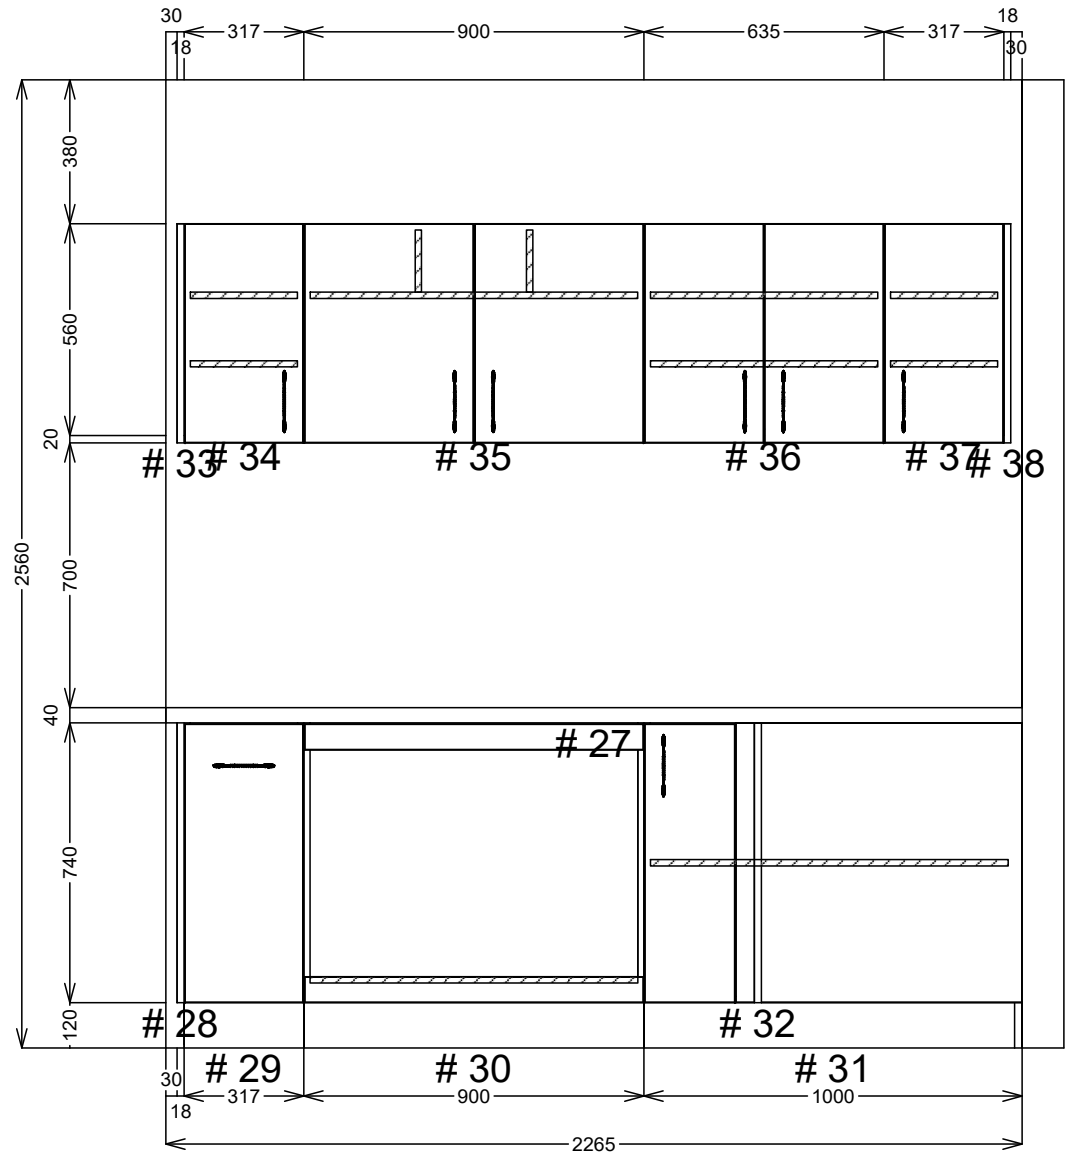

SJ Custom Kitchens	Phone: 0432 101 986	Job #: ferntree gully	Site Contact: ferntree gully	Date: 03/06/25
	Email: sjcustomkitchens@hotmail.com	Job Name: Default	Site Phone:	Drawn By:
	Web: www.sjcustomkitchens.com	Room #:	Site Address:	Drawing #: 3
		Room Name:	City: Victoria.	Scale: NTS