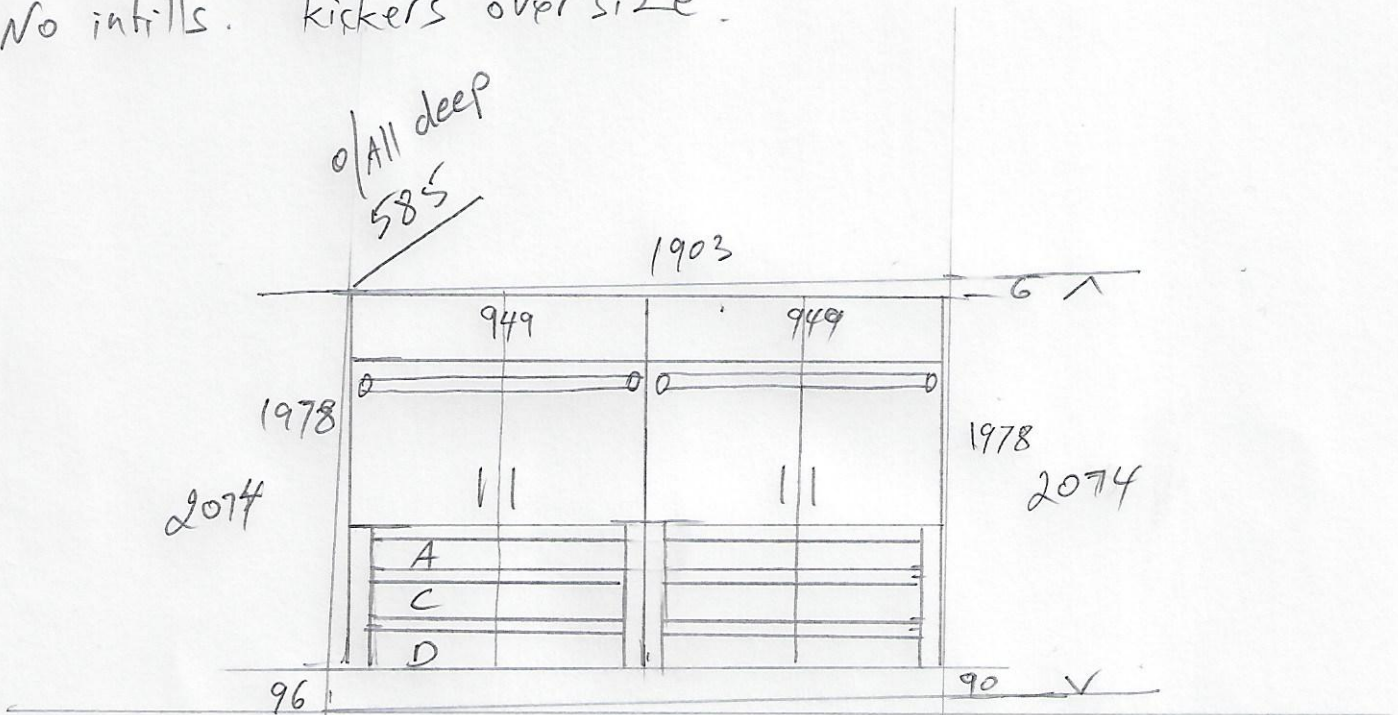

# Job: Wardrobes for Cameron

Thu 12.6.25

Polystec

Doors: 16mm Polar White matt.

No infills. kickers oversize.

Cemur # Box (let me know how deep) 1905

No Back on drawer cabinet. Rails only.  
front rail set back