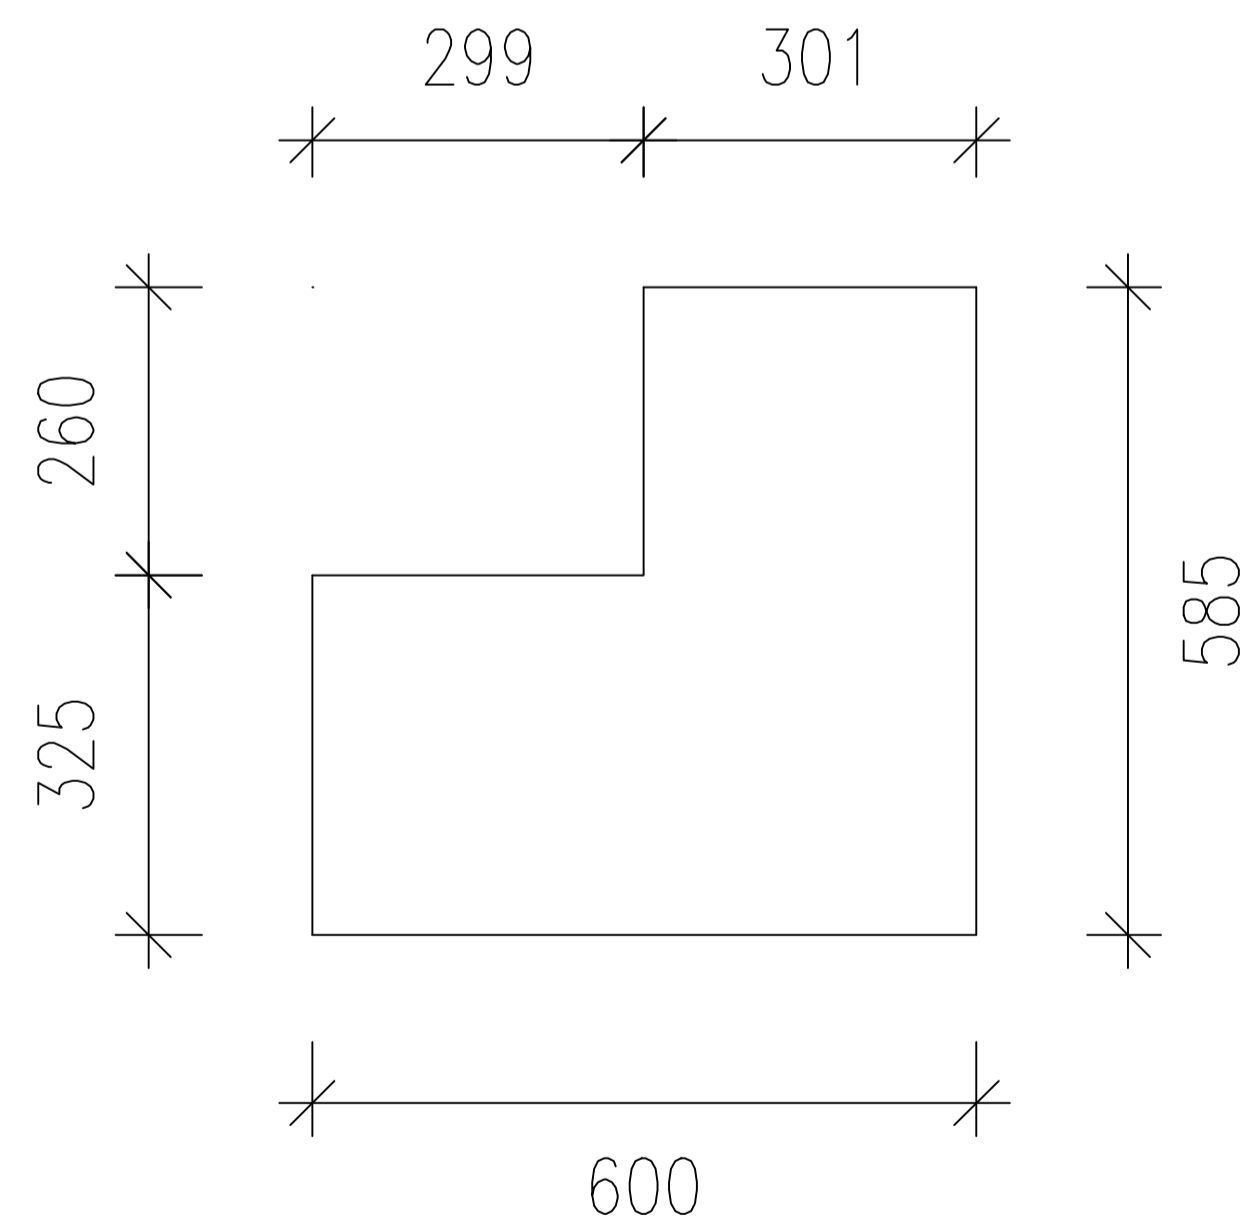

BASE CUPBOARD PLAN

BASE CUPBOARD TOP PANEL

SIDE PANELS

OVERHEAD CUPBOARD PLAN

OVERHEAD CUPBOARD UNDER PANEL

DUCT CHUTE PANELS OPEN AREA

ADJUSTABLE SHELF OPEN AREA