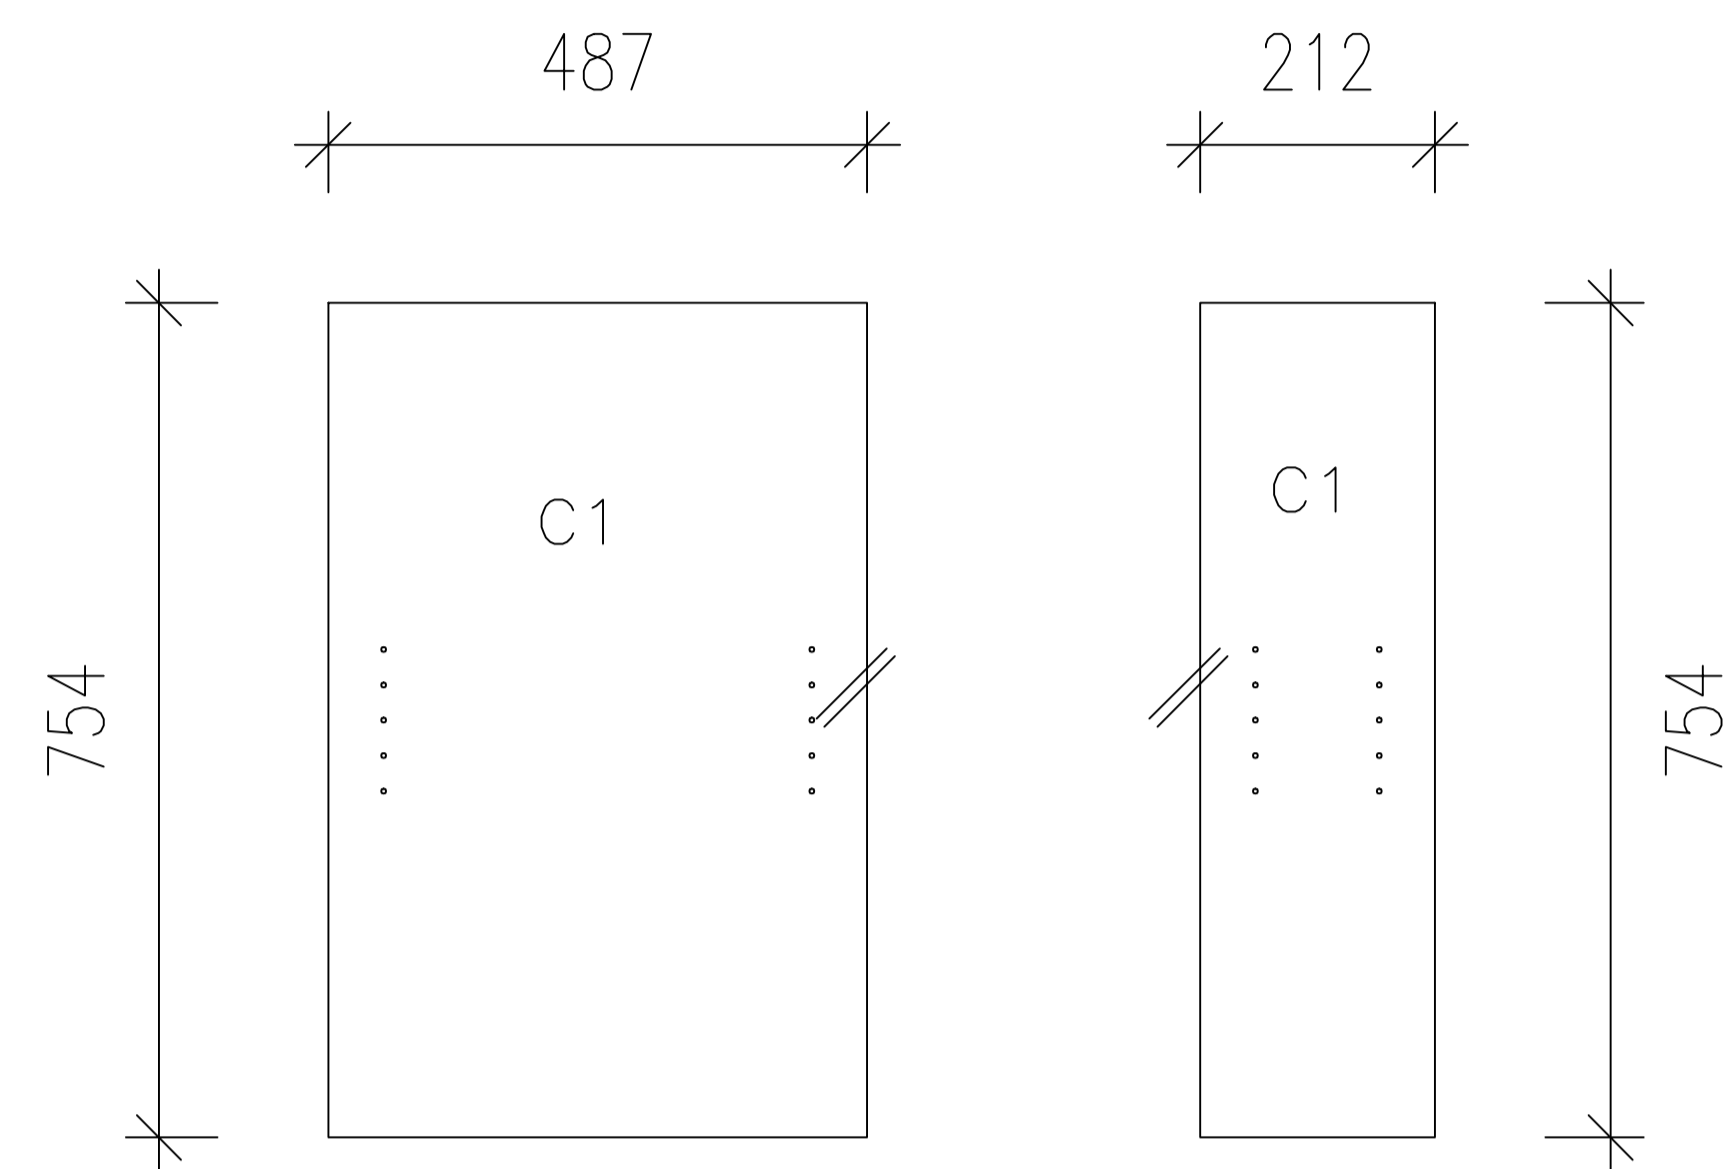

BASE CUPBOARD PLAN

BASE CUPBOARD TOP PANEL

SIDE PANELS

OVERHEAD CUPBOARD PLAN

OVERHEAD CUPBOARD UNDER PANEL

DUCT CHUTE PANELS OPEN AREA

ADJUSTABLE SHELF OPEN AREA