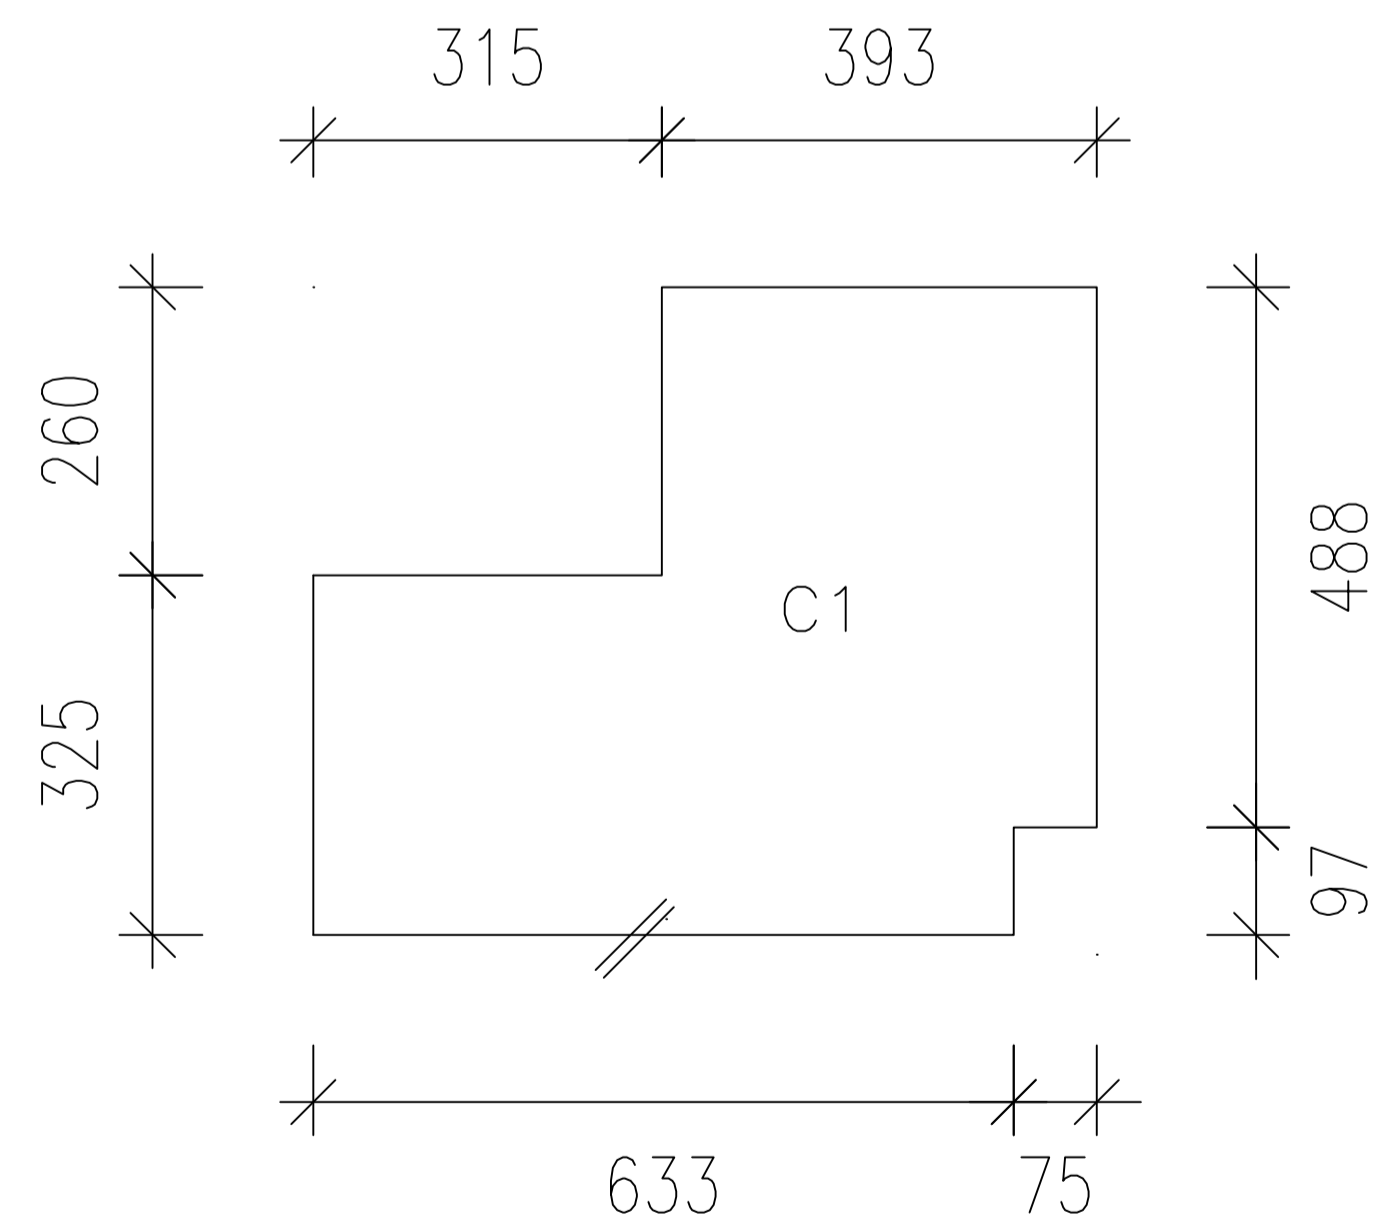

BASE CUPBOARD PLAN

BASE CUPBOARD TOP PANEL

SIDE PANELS

OVERHEAD CUPBOARD PLAN

OVERHEAD CUPBOARD UNDER PANEL

DUCT CHUTE PANELS OPEN AREA

ADJUSTABLE SHELF OPEN AREA