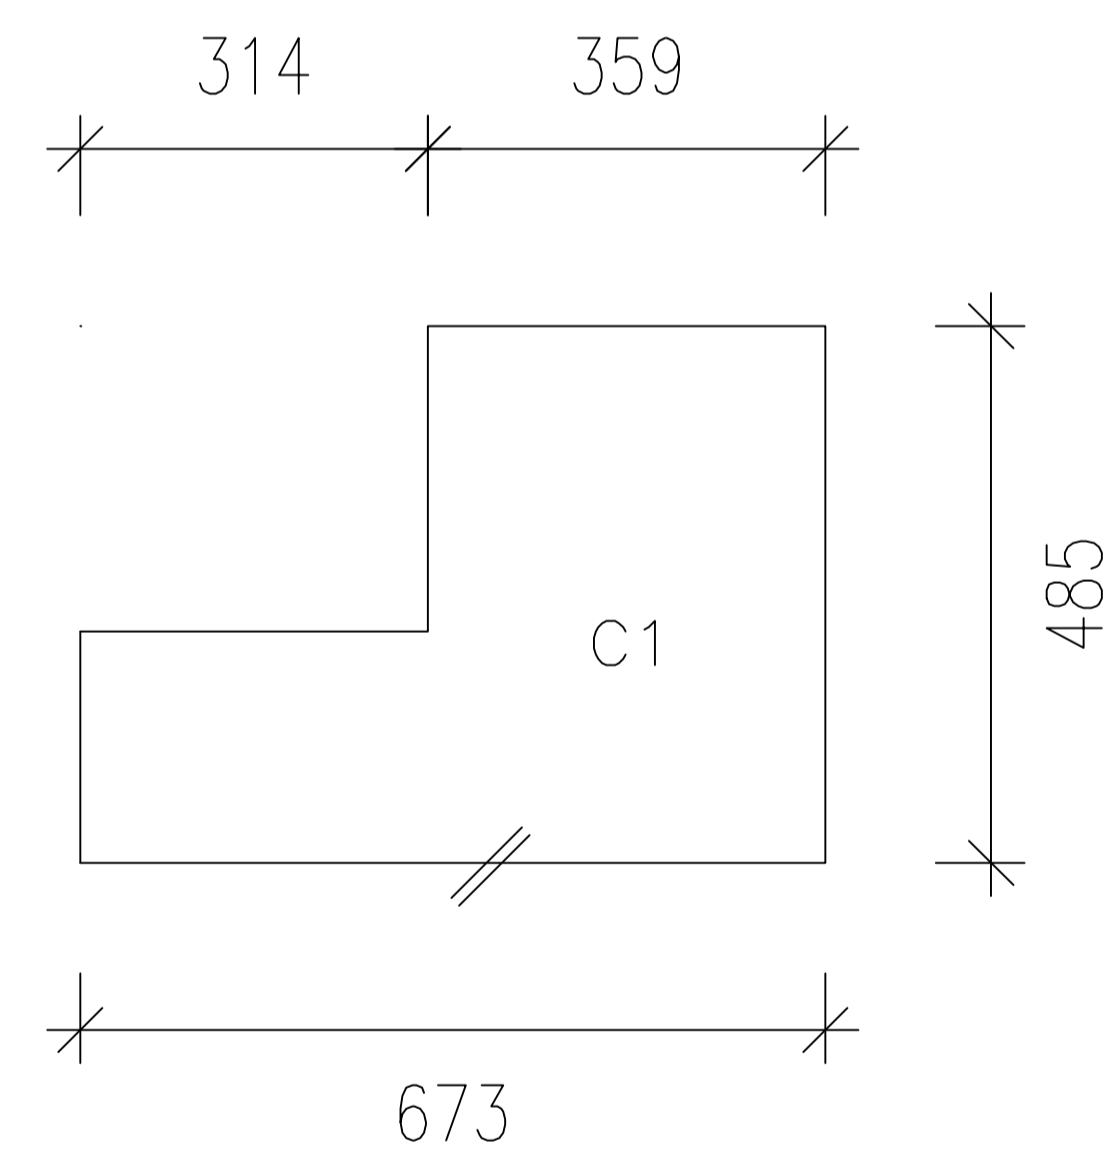

BASE CUPBOARD PLAN

BASE CUPBOARD TOP PANEL

SIDE PANELS

OVERHEAD CUPBOARD PLAN

OVERHEAD CUPBOARD UNDER PANEL

DUCT CHUTE PANELS OPEN AREA

ADJUSTABLE SHELF OPEN AREA