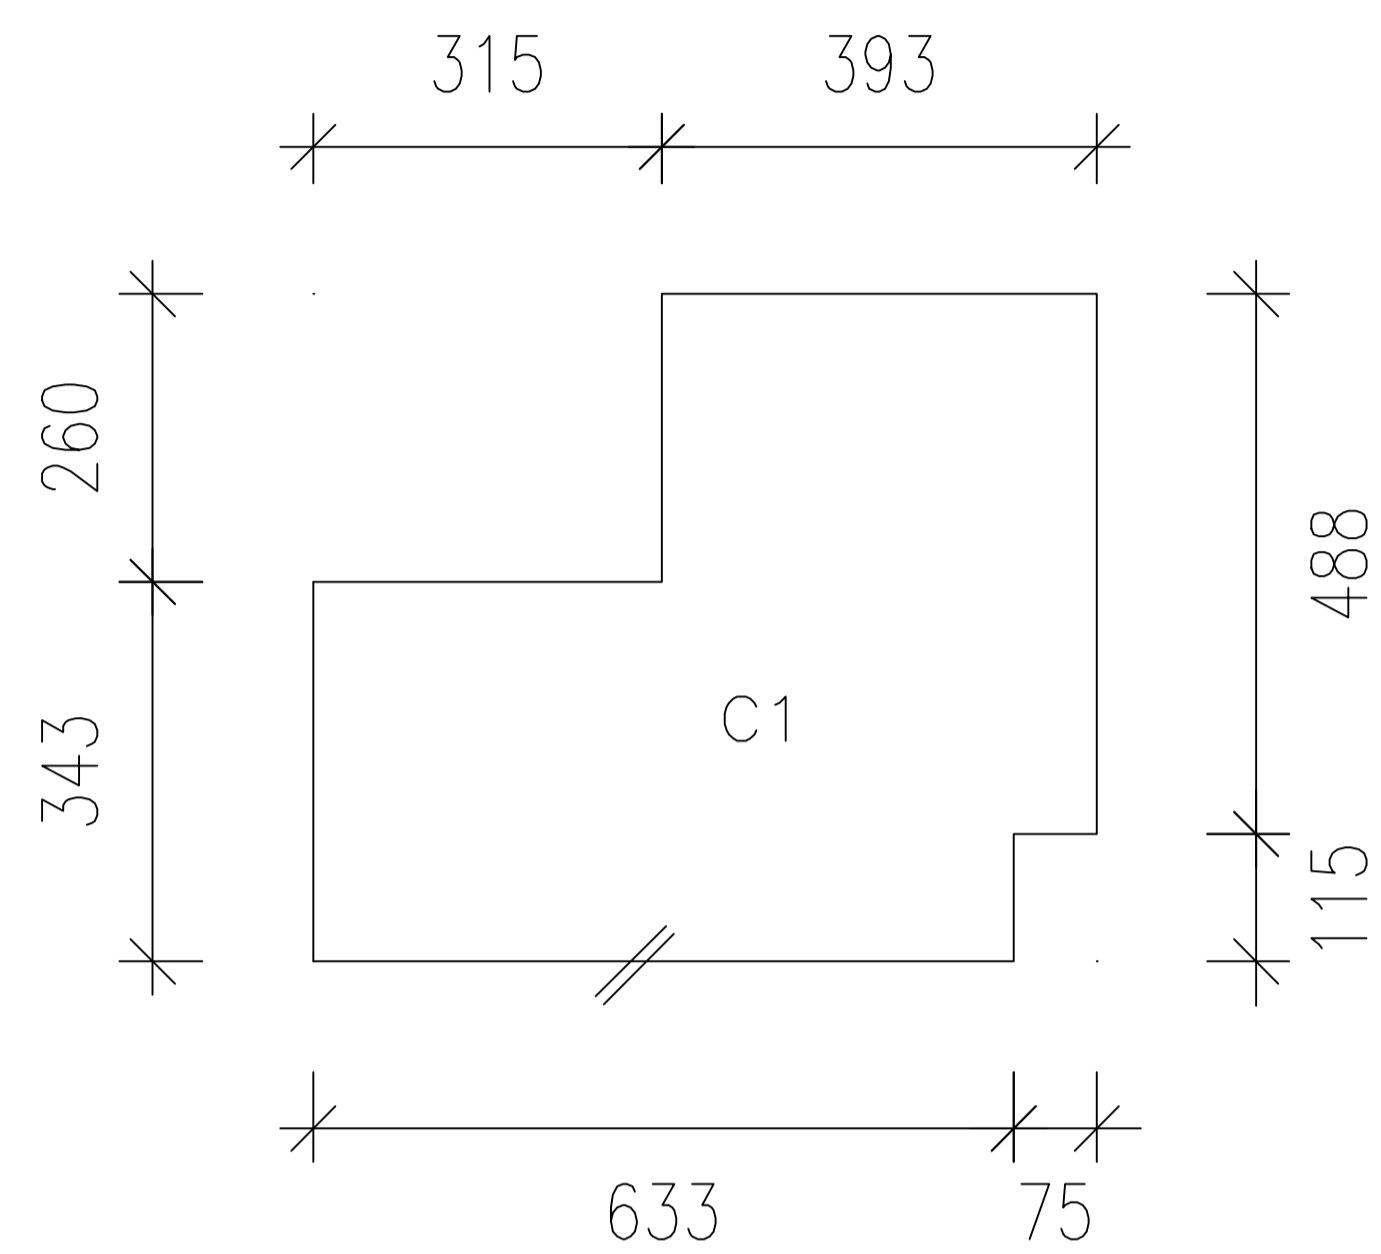

BASE CUPBOARD PLAN

BASE CUPBOARD TOP PANEL

SIDE PANELS

OVERHEAD CUPBOARD PLAN

OVERHEAD CUPBOARD UNDER PANEL

DUCT CHUTE PANELS OPEN AREA

ADJUSTABLE SHELF OPEN AREA