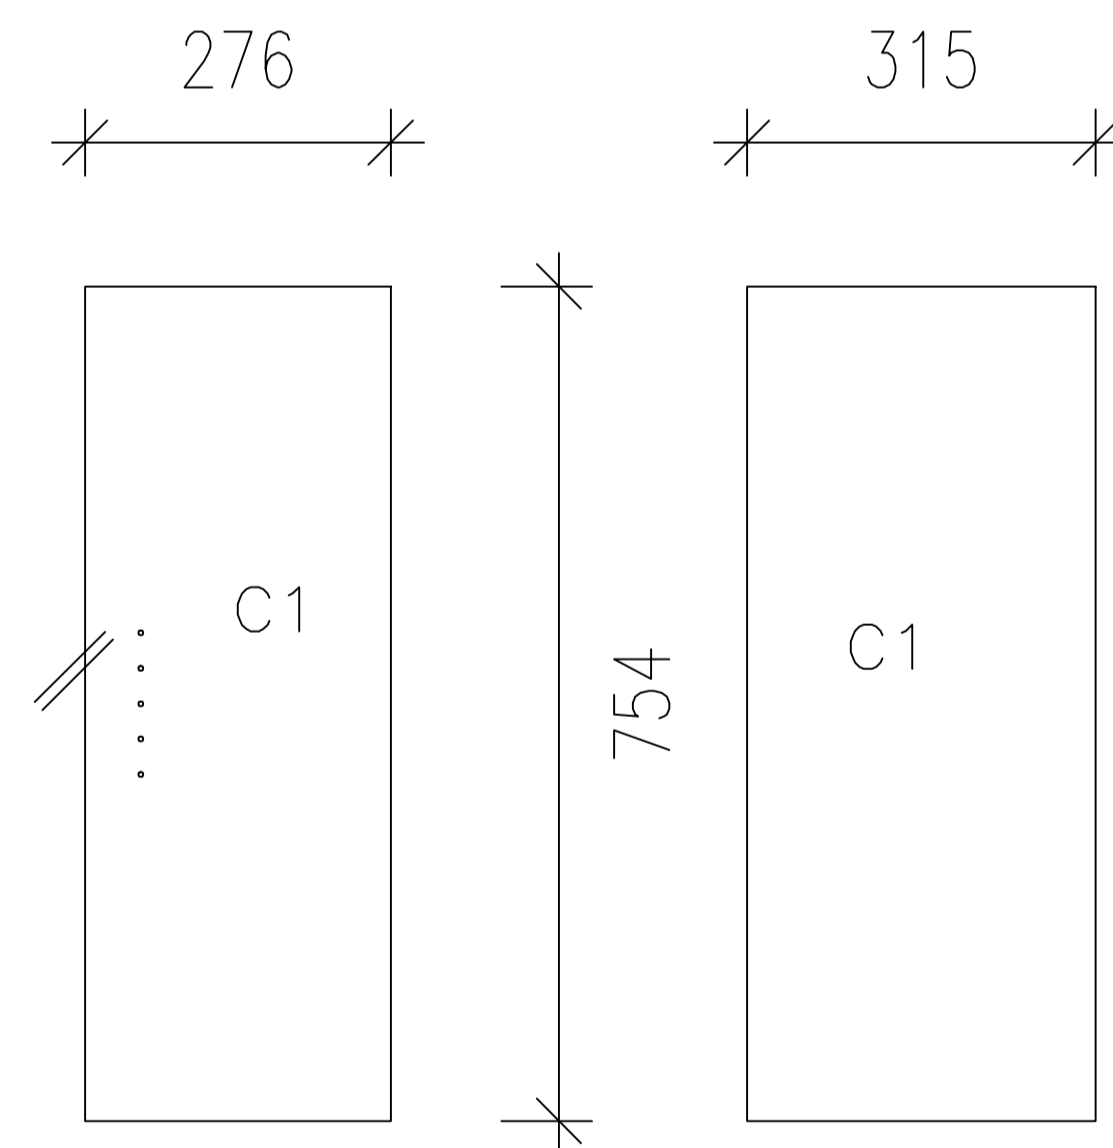

BASE CUPBOARD PLAN

BASE CUPBOARD TOP PANEL

SIDE PANELS

OVERHEAD CUPBOARD PLAN

OVERHEAD CUPBOARD UNDER PANEL

DUCT CHUTE PANELS OPEN AREA

ADJUSTABLE SHELF OPEN AREA