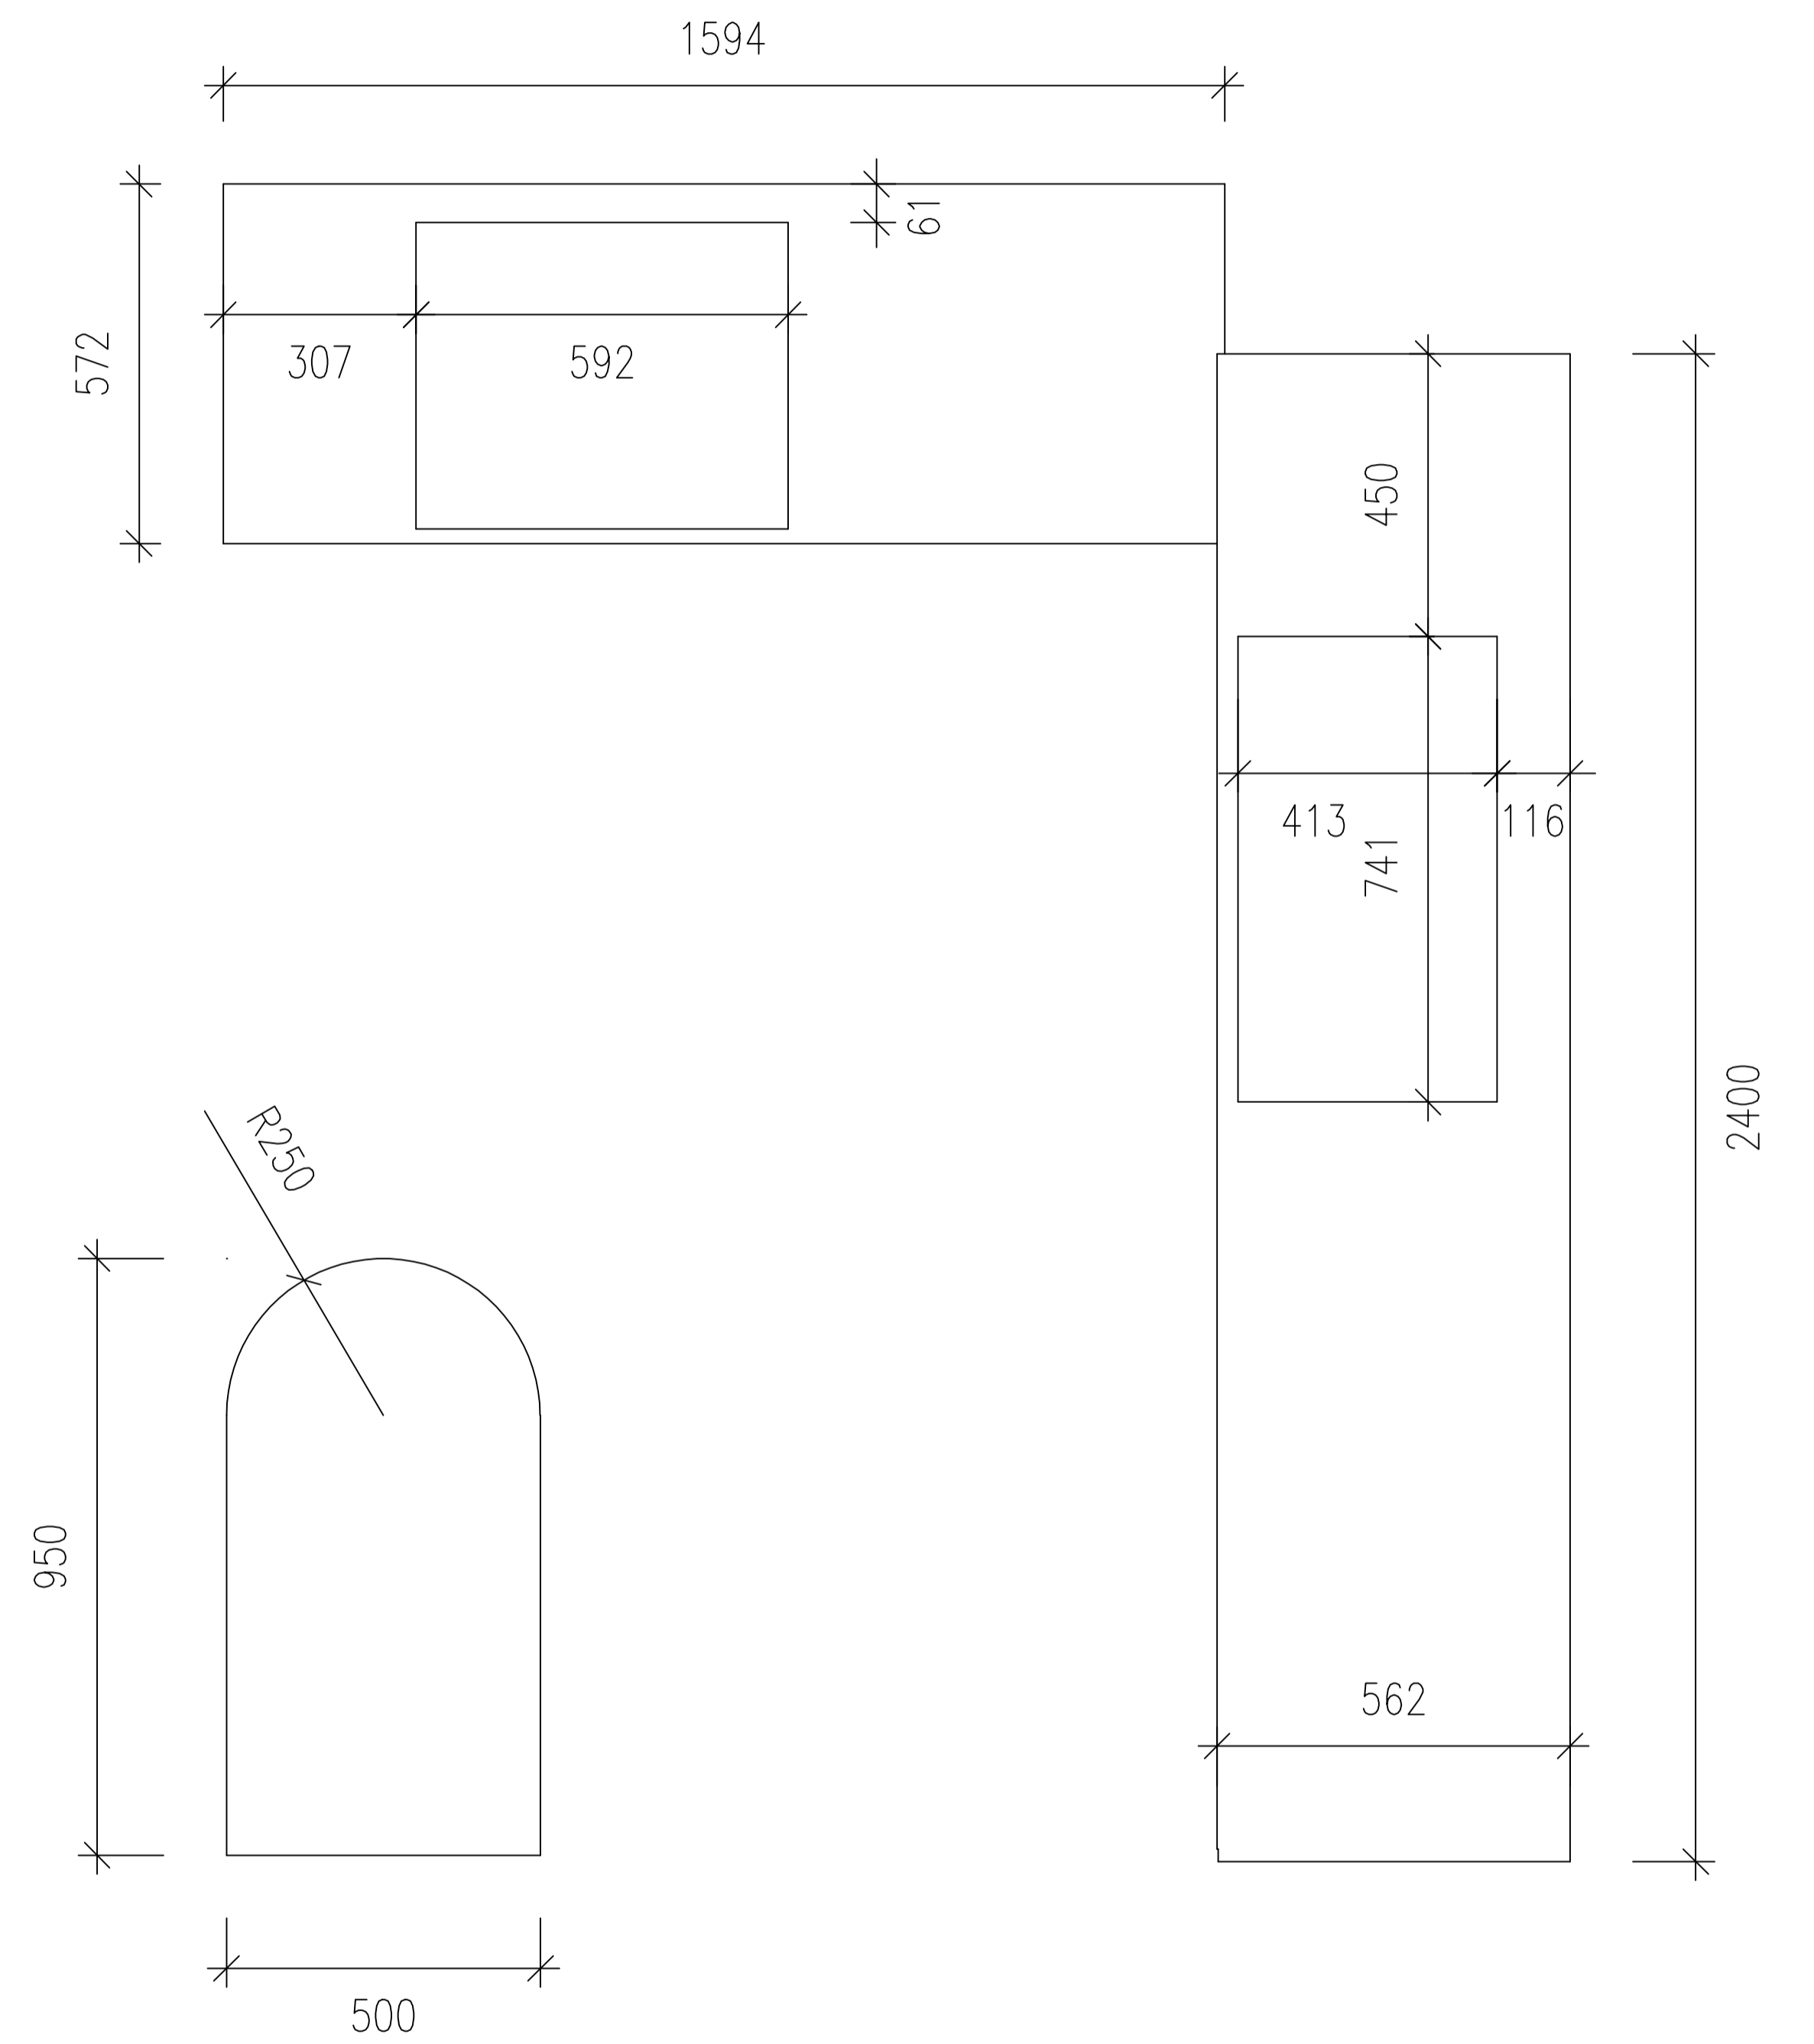

3mm MDF TEMPLATES

**18mm MR MDF SATIN WHITE SUBSTRATES
EDGED IN WHITE**