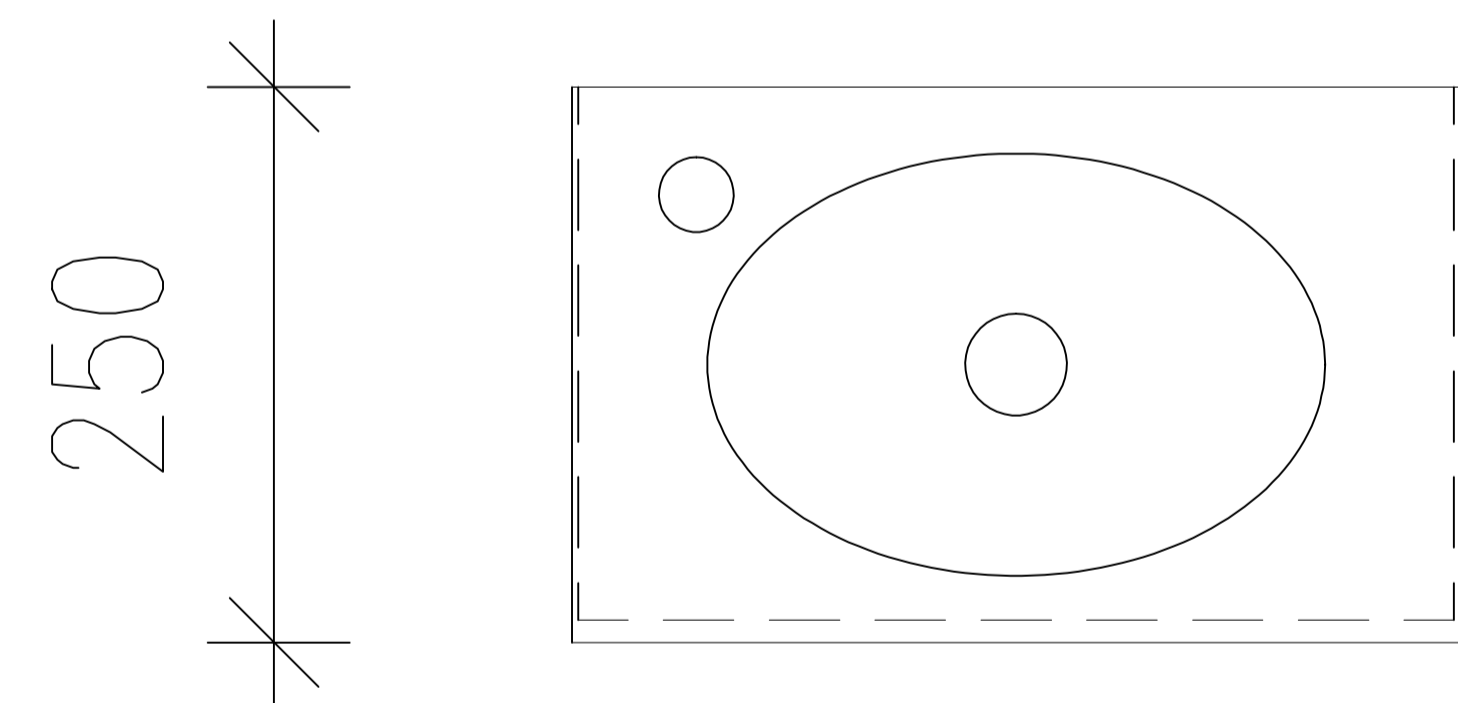

JO'S MAKEOVERS

PROJECT: 8 WINTERSET CLOSE
MORDIALLOC

Drawing Title : POWDER ROOM VANITY

Date: 16/05/2025

Drawing No. A1

Revision : Rev 0

Drawn : AC

PLANS INSPECTED AND
APPROVED FOR CONSTRUCTION

NAME _____

SIGNED _____

DATED / /

FINISHES

40mm STONE FROSTY CARRINA BENCHTOPS BY JM

16mm LAMINEX CHARCOAL COLOUR BOARD WITH 1mm ABS EDGING