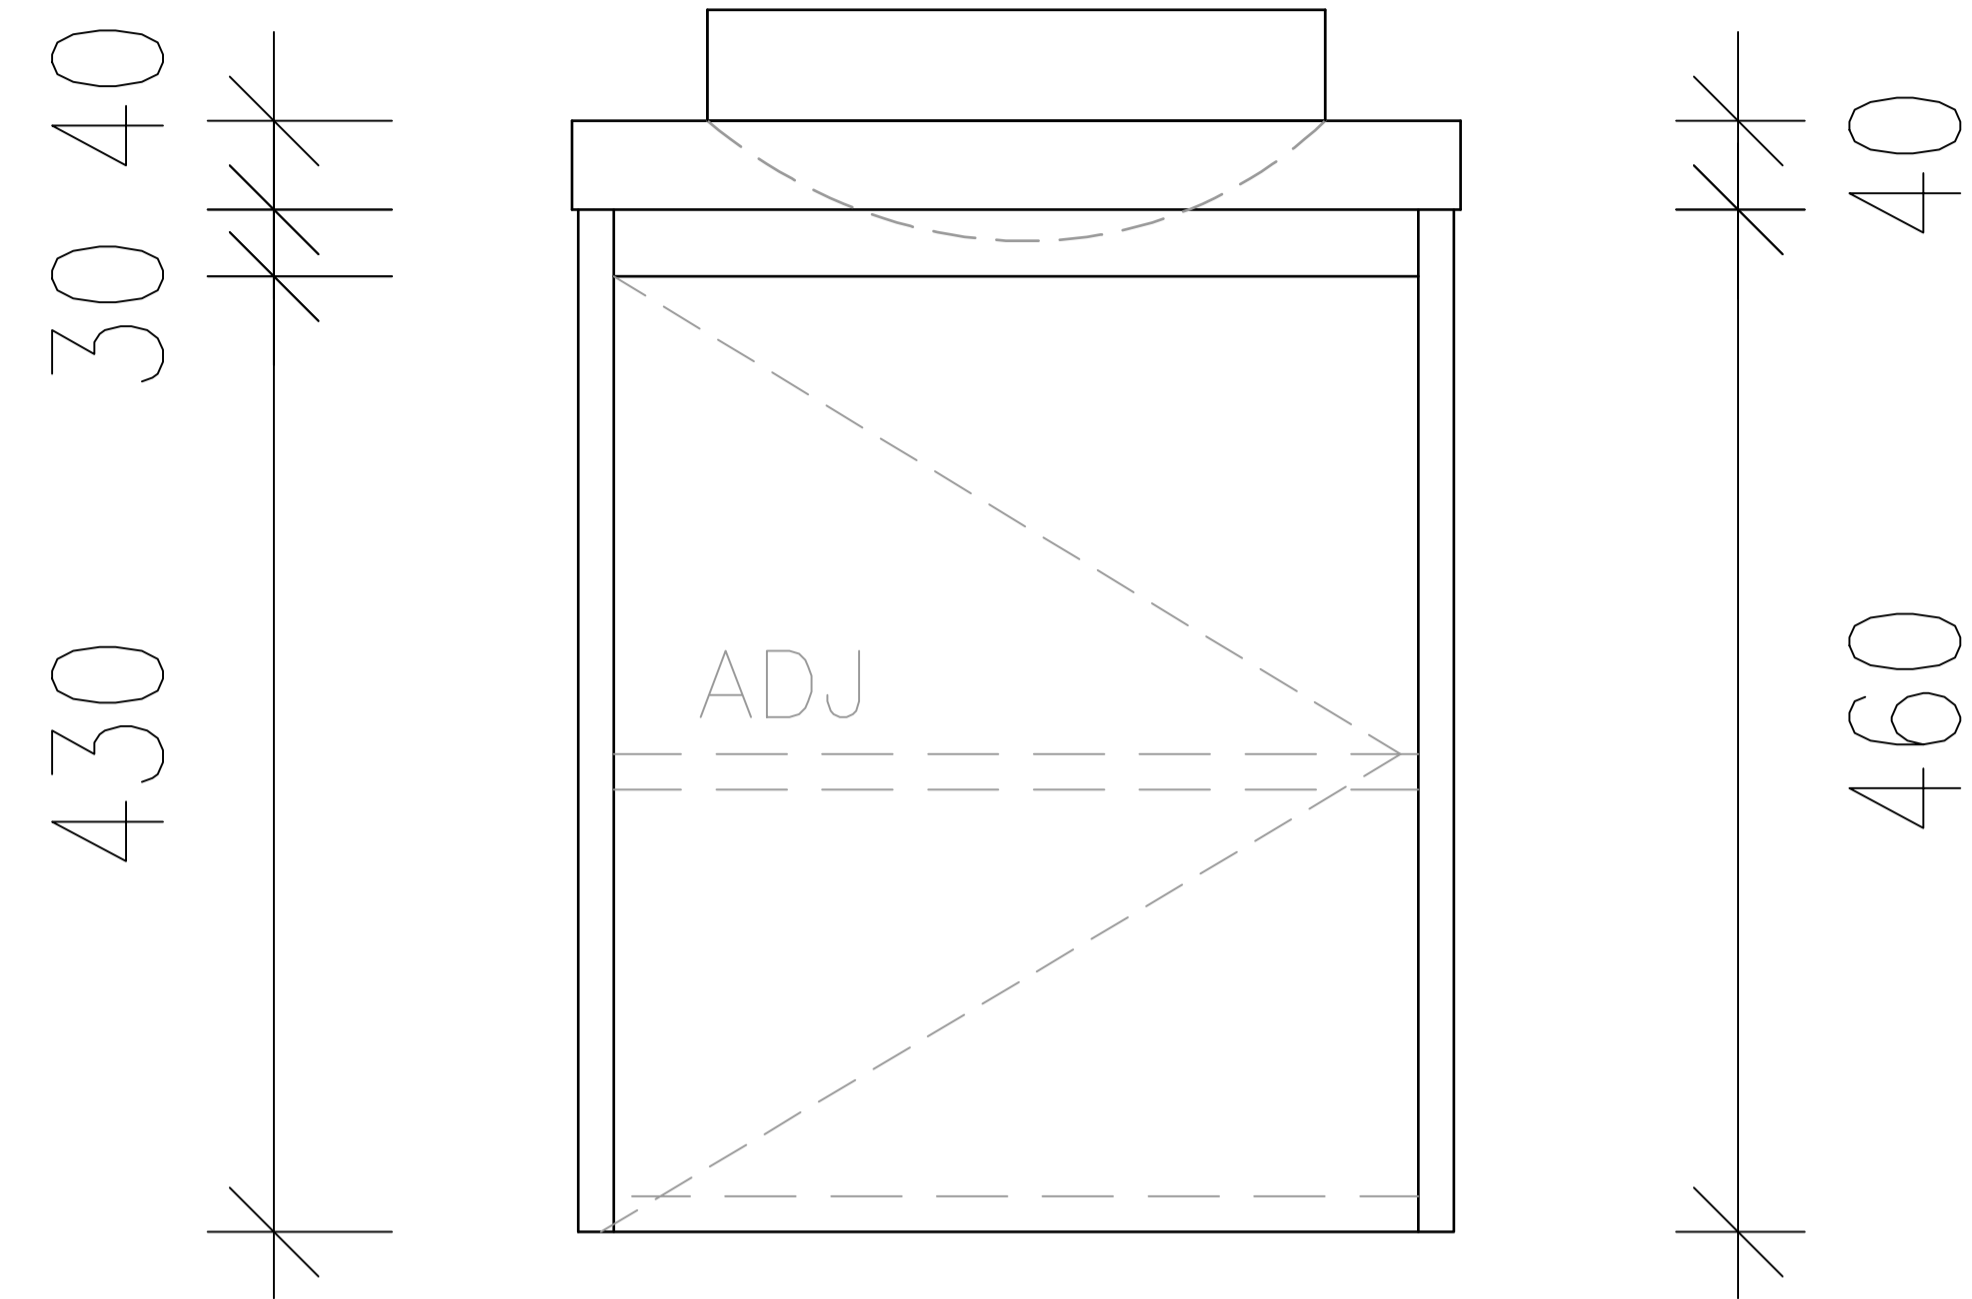

JO'S MAKEOVERS

PROJECT: 8 WINTERSET CLOSE
MORDIALLOC

Drawing Title : POWDER ROOM VANITY

Date: 16/05/2025

Drawing No. A1

Revision : Rev 0

Drawn : AC

PLANS INSPECTED AND
APPROVED FOR CONSTRUCTION

NAME _____

SIGNED _____

DATED / /

FINISHES

40mm STONE FROSTY CARRINA BENCHTOPS BY JM

16mm LAMINEX CHARCOAL COLOUR BOARD WITH 1mm ABS EDGING