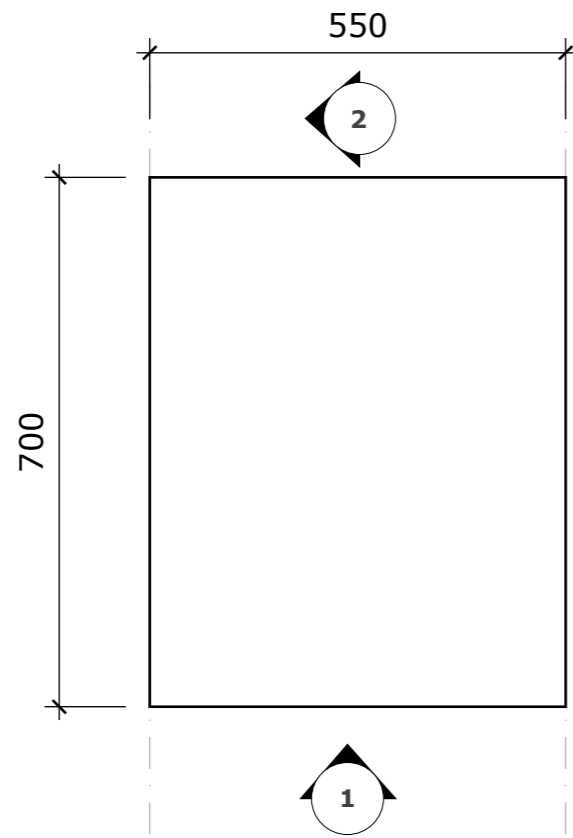

AI PEDESTAL PERSPECTIVE 1
Scale: NTS

AI PEDESTAL PERSPECTIVE 2
Scale: NTS

DESIGNED BY
SHAI ZEEV
ABN: 47 640 715 279
6b Larman St, Bentleigh East 3165
Mob: 0407004576
E-mail: sales@thecabinetmerchant.com.au

PROJECT TITLE
LAUNDRY
PEDESTAL

CLIENT ADDRESS

CLIENT NAME

A :: PEDESTAL PLAN
001 scale: 1=10mm

A :: PEDESTAL ELEVATION 1
002 scale: 1=10mm

A :: PEDESTAL ISOMETRIC VIEW
004 scale: 1=20mm

A :: PEDESTAL ELEVATION 2
003 scale: 1=10mm