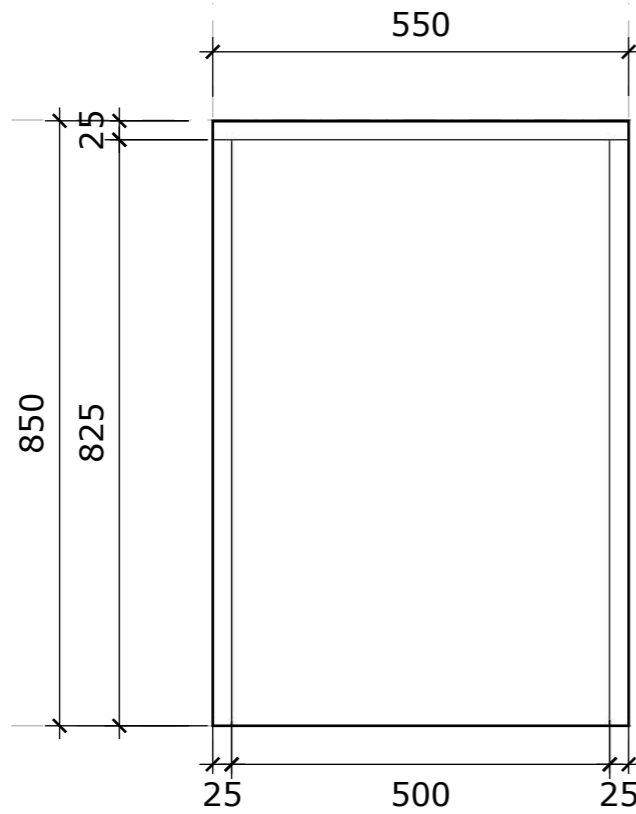

AI PEDESTAL PERSPECTIVE 1
Scale: NTS

AI PEDESTAL PERSPECTIVE 2
Scale: NTS

DESIGNED BY
SHAI ZEEV
ABN: 47 640 715 279
6b Larman St, Bentleigh East 3165
Mob: 0407004576
E-mail: sales@thecabinetmerchant.com.au

PROJECT TITLE
LAUNDRY
PEDESTAL

CLIENT ADDRESS

CLIENT NAME

A :: PEDESTAL PLAN
001 scale: 1=10mm

A :: PEDESTAL ELEVATION 1
002 scale: 1=10mm

A :: PEDESTAL ISOMETRIC VIEW
004 scale: 1=20mm

A :: PEDESTAL ELEVATION 2
003 scale: 1=10mm