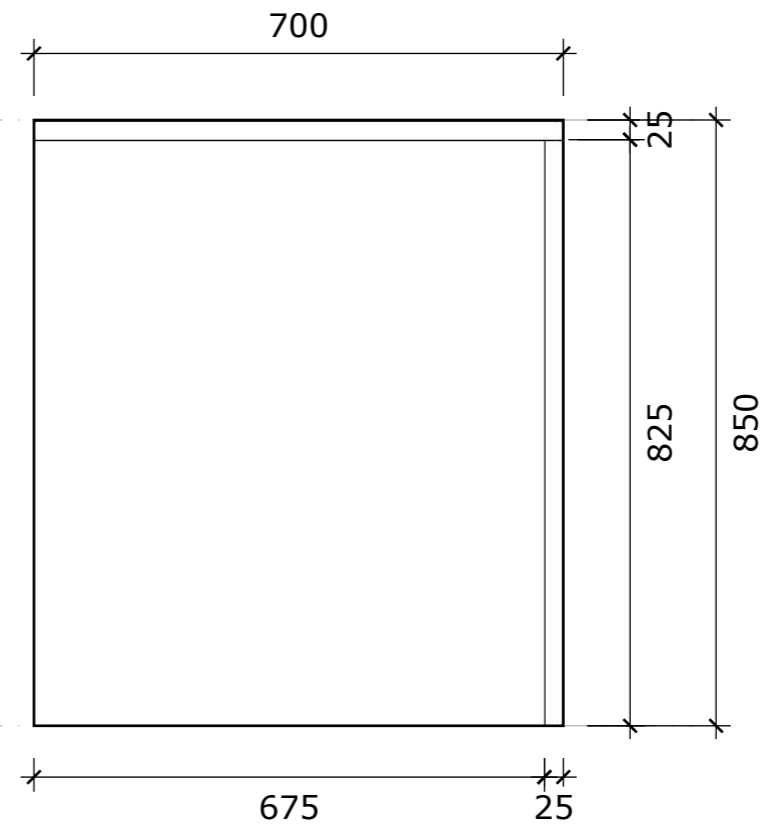

PROJECT TITLE
LAUNDRY
PEDESTAL

CLIENT ADDRESS

CLIENT NAME

A :: PEDESTAL PLAN
001 scale: 1=10mm

A :: PEDESTAL ELEVATION 1
002 scale: 1=10mm

A :: PEDESTAL ISOMETRIC VIEW
004 scale: 1=20mm

A :: PEDESTAL ELEVATION 2
003 scale: 1=10mm