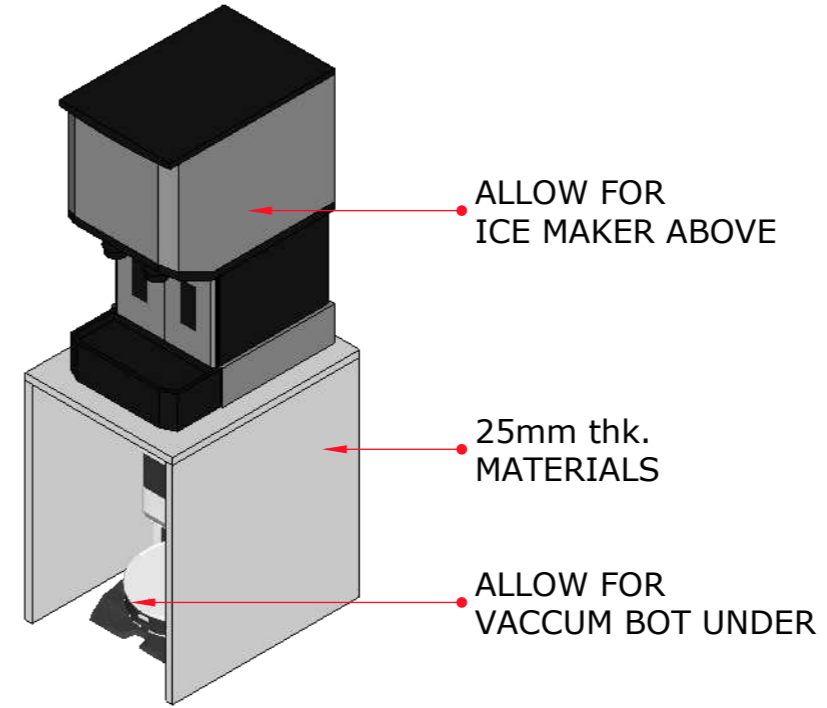

PROJECT TITLE
LAUNDRY
PEDESTAL

CLIENT ADDRESS

CLIENT NAME

A :: PEDESTAL PLAN
001 scale: 1=10mm

A :: PEDESTAL ELEVATION 1
002 scale: 1=10mm

A :: PEDESTAL ISOMETRIC VIEW
004 scale: 1=20mm

A :: PEDESTAL ELEVATION 2
003 scale: 1=10mm