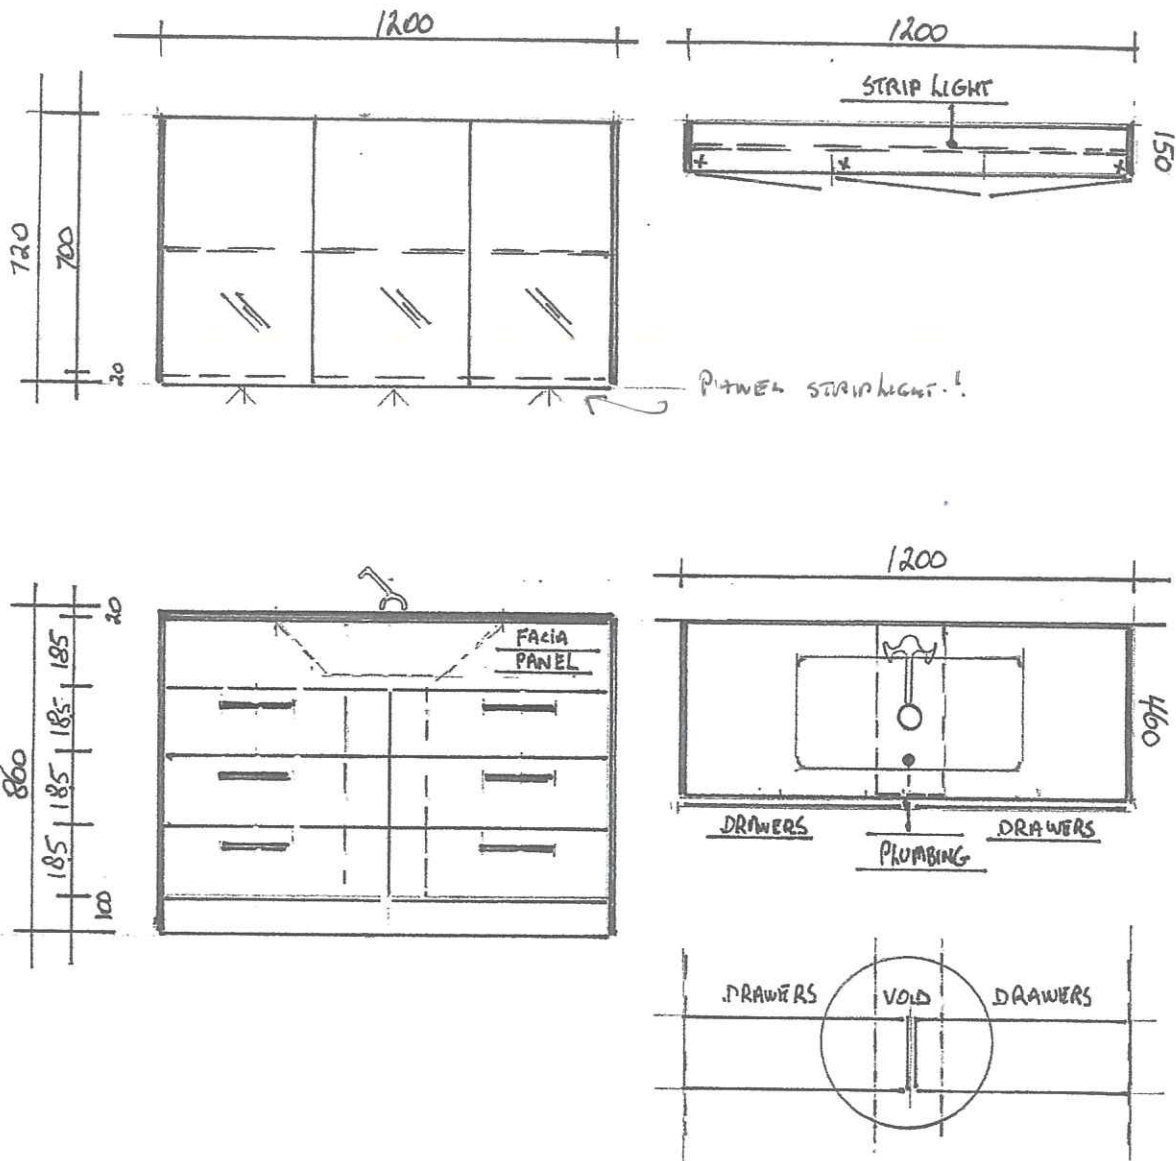

BLOW/9879-bathroom

PROOF O.K.
 PROOF NEEDS ALTERS
 SIGNED: _____ DATE: _____

MG-9120E

China Top Slim Line
 1200*460*180
 Single centre Bowl
 1 TH / 3 TH
 Hole: 40mm O/F

ASC-1200

ASP-1200

Three Doors
 Shaving Cabinet
 1200*720*150
 Mirror Doors
 Soft Closing Doors