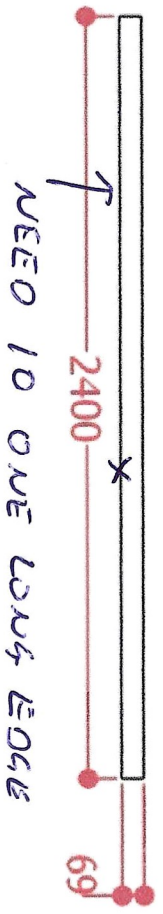

CROSS CUT WIDTHS

JOB NAME = 2 GORDON SHELVES

ALL 16mm WHITE H.M.L STANDARD MELAMINE

NEED 4 ONE LONG EDGE