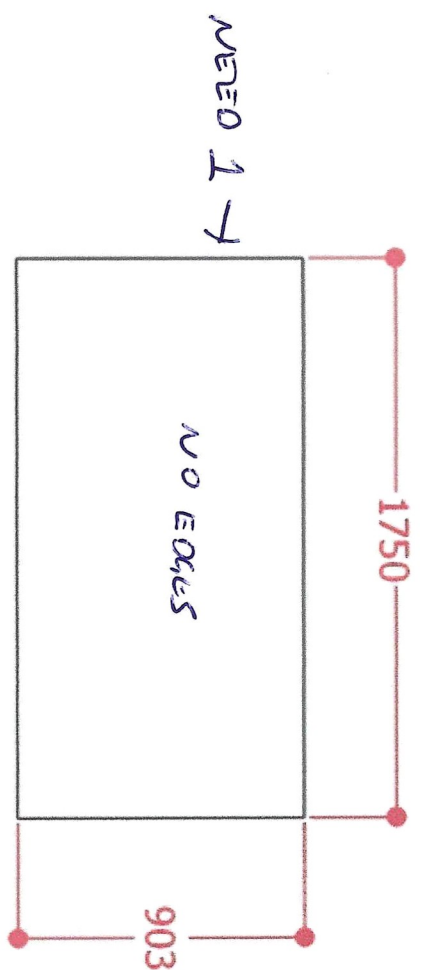

CROSS CUT WIDTHS

JOB NAME = 2 GORDON SHELVES

ALL 16mm WHITE H.M.L STANDARD MELAMINE

NEED 4 ONE LONG EDGE