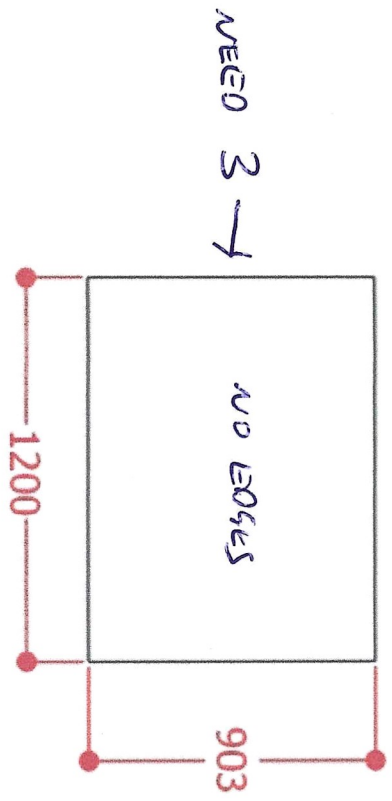

CROSS CUT WIDTHS

JOB NAME = 2 GORDON SHELVES

ALL 16mm WHITE H.M.L STANDARD MELAMINE

NEED 4 ONE LONG EDGE