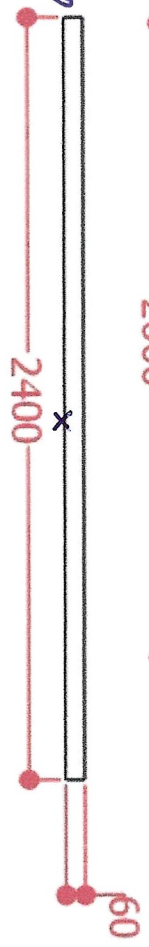

CROSS CUT WIDTHS

JOB NAME = 2 GORDON SHELVES

ALL 16mm WHITE H.M.L STANDARD MELAMINE

NEED 4 ONE LONG EDGE