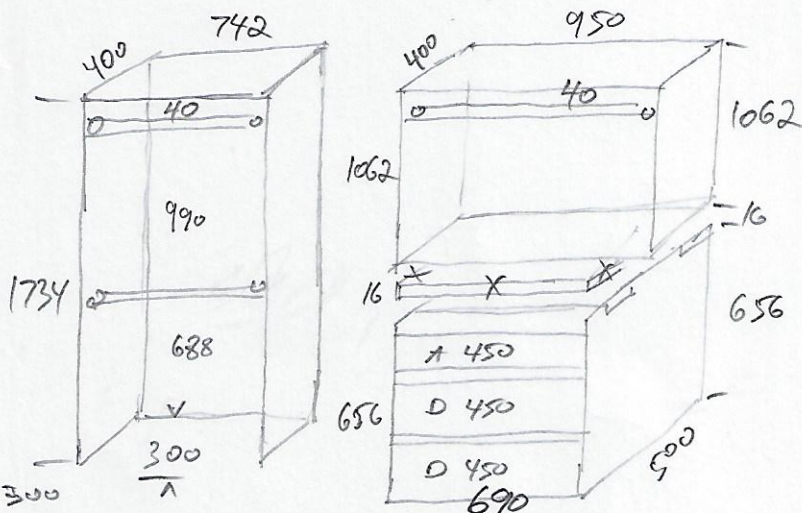

Bed 1

Cabinet Decor
 Job: Mike Bloomfield
 16mm Carcass white.
 Page 1/3

2x 730mm wide
 Mirror sliding doors. x 3 sets.

Bed 2

300 Above floor.
 1440 x Bot strip 100

Bed 3

1440 x Bot 100 strip