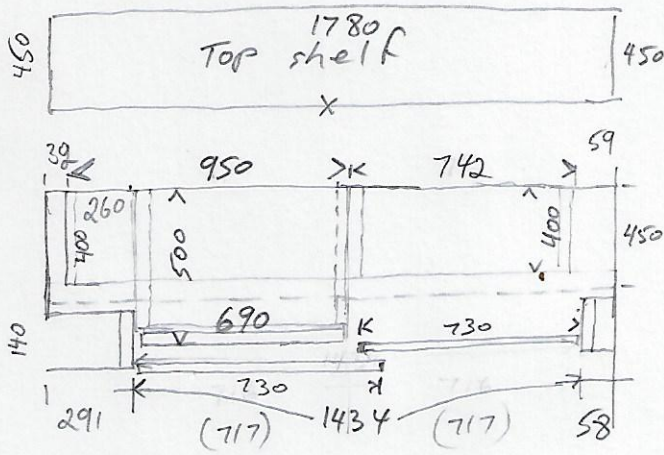

Bed 1

Cabinet Decor
 Job: Mike Bloomfield
 16mm Carcass white.
 Page 1/3

2x 730mm wide
 Mirror sliding doors. x 3 sets.

Bed 2

300 Above floor.
 1440 x Bot strip 100

Bed 3

1440 x Bot 100 strip