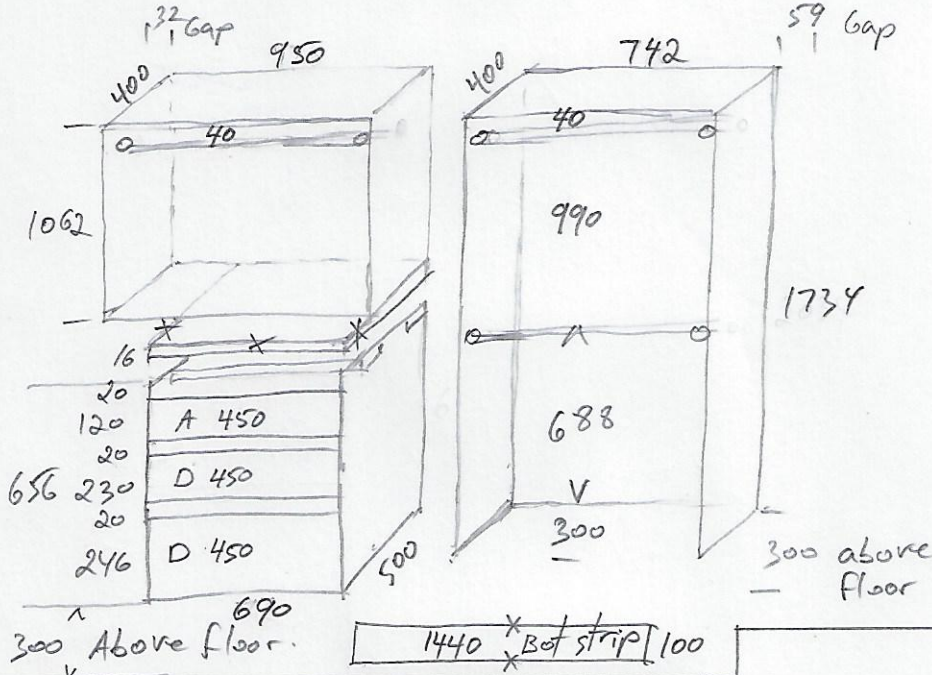

Bed 1

Cabinet Decor
 Job: Mike Bloomfield
 16mm Carcass white.
 Page 1/3

2x 730mm wide
 Mirror sliding doors. x 3 sets.

Bed 2

300 Above floor.
 1440 x Bot strip 100

Bed 3

1440 x Bot 100 strip