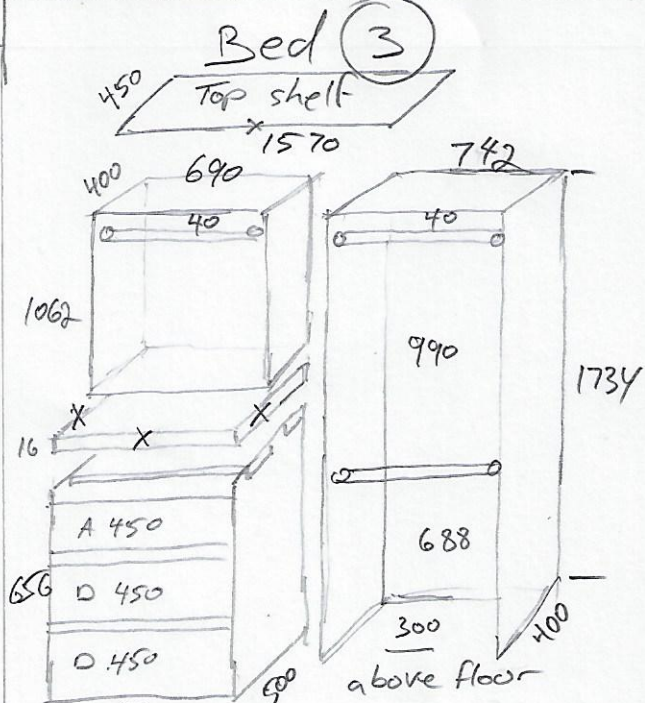

Bed 1

Cabinet Decor
 Job: Mike Bloomfield
 16mm Carcass white.
 Page 1/3

2x 730mm wide
 Mirror sliding doors. x 3 sets.

Bed 2

300 Above floor.
 1440 x Bot strip 100

Bed 3

1440 x Bot 100 strip