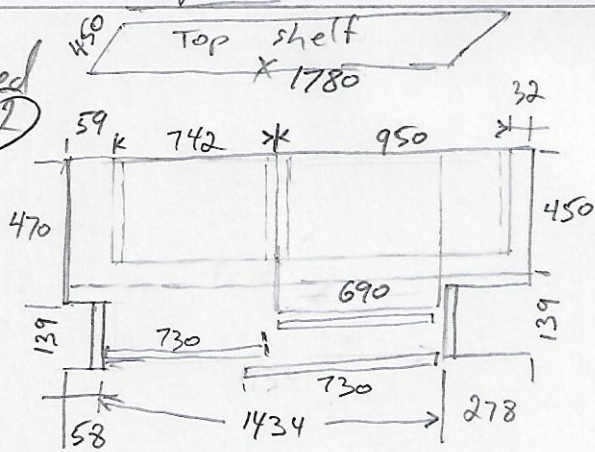

Bed 1

Cabinet Decor
 Job: Mike Bloomfield
 16mm Carcass white.
 Page 1/3

2x 730mm wide
 Mirror sliding doors. x 3 sets.

Bed 2

300 Above floor.
 1440 x Bot strip 100

Bed 3

1440 x Bot 100 strip