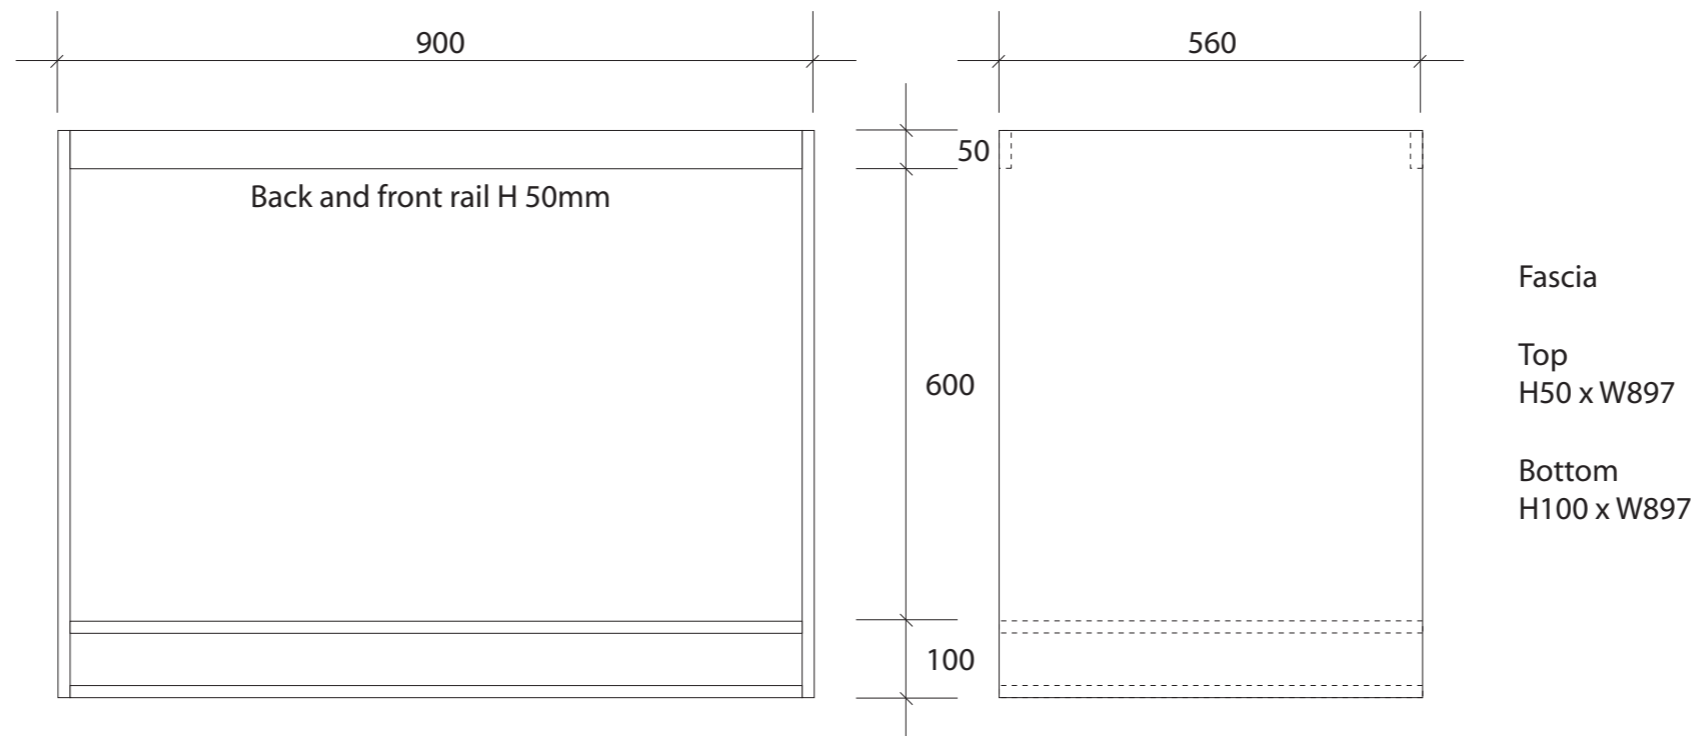

Special 7  
UBO

Trefle Joinery

ABN 13203944739

Trefle Joinery  
1/1644 Ferntree Gully Road Knoxfield 3180  
Contact : 0419460526  
E-mail : seiji@treflejoinery.com.au

Project

Location

Date

Scale