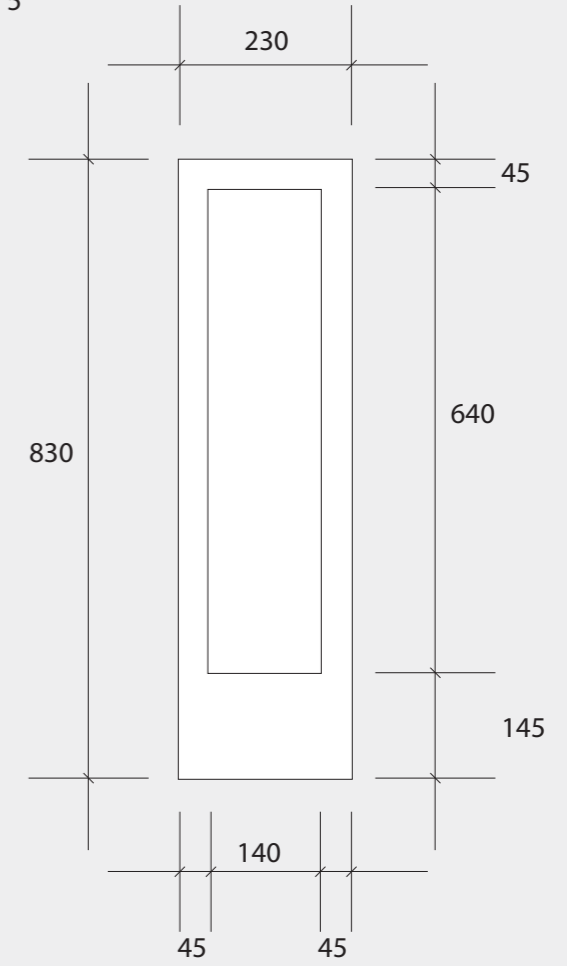

Special 4

Special 5

Trefle Joinery

ABN 13203944739

Trefle Joinery  
1/1644 Ferntree Gully Road Knoxfield 3180  
Contact : 0419460526  
E-mail : seiji@treflejoinery.com.au

Project  
Kitchen island

Location  
8 Callander Place Lysterfield

Date  
12/7/2025

Scale