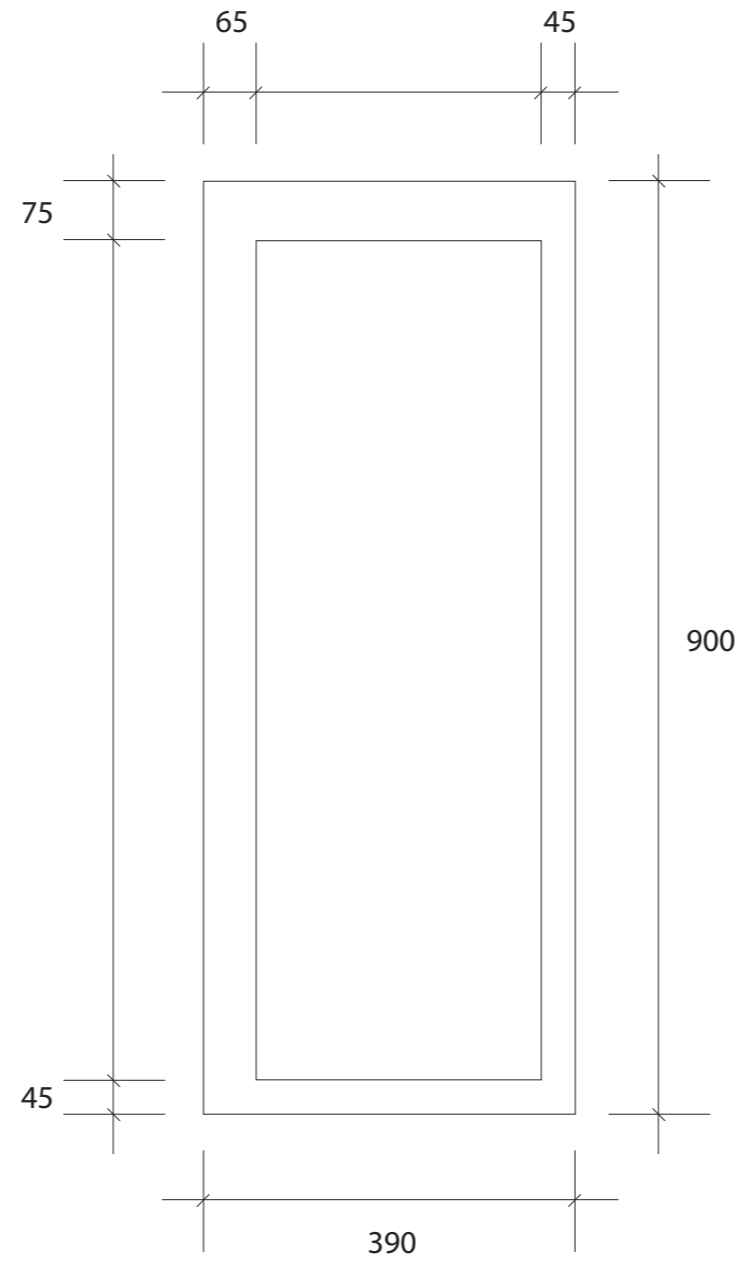

Special 8  
WE

Trefle Joinery

ABN 13203944739

Trefle Joinery  
1/1644 Ferntree Gully Road Knoxfield 3180  
Contact : 0419460526  
E-mail : seiji@treflejoinery.com.au

Project  
45mm Shaker style door

Location

Date

Scale