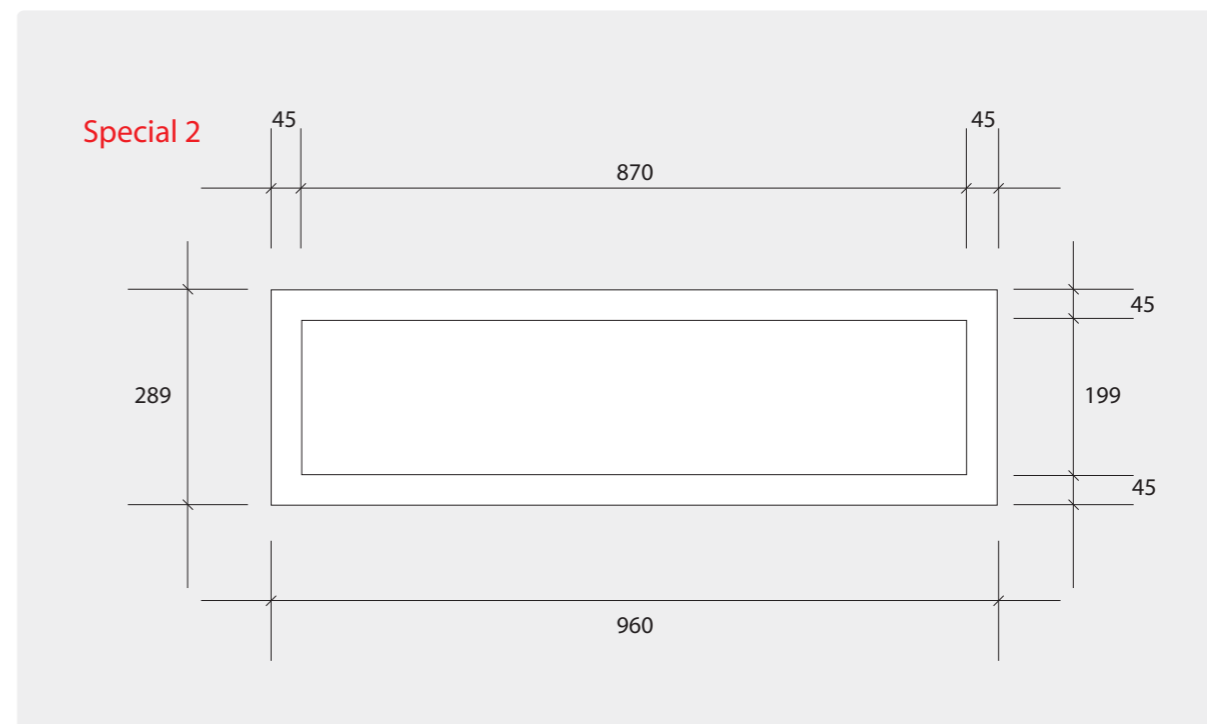

- Canopy
- Face
Special 1
Special 2
- End
H840 x W370 @2
- H 289 x W60 @2
- Mantle
H80 x W1000 @2
- Back
H924 x W 150 @2
- Base
H924 x W333 @1
- Top
H924 x W352 @1

Trefle Joinery

ABN 13203944739

Trefle Joinery
1/1644 Ferntree Gully Road Knoxfield 3180
Contact : 0419460526
E-mail : seiji@treflejoinery.com.au

Project
Kitchen Canopy

Location
8 Callander Place Lysterfield

Date
12/7/2025

Scale