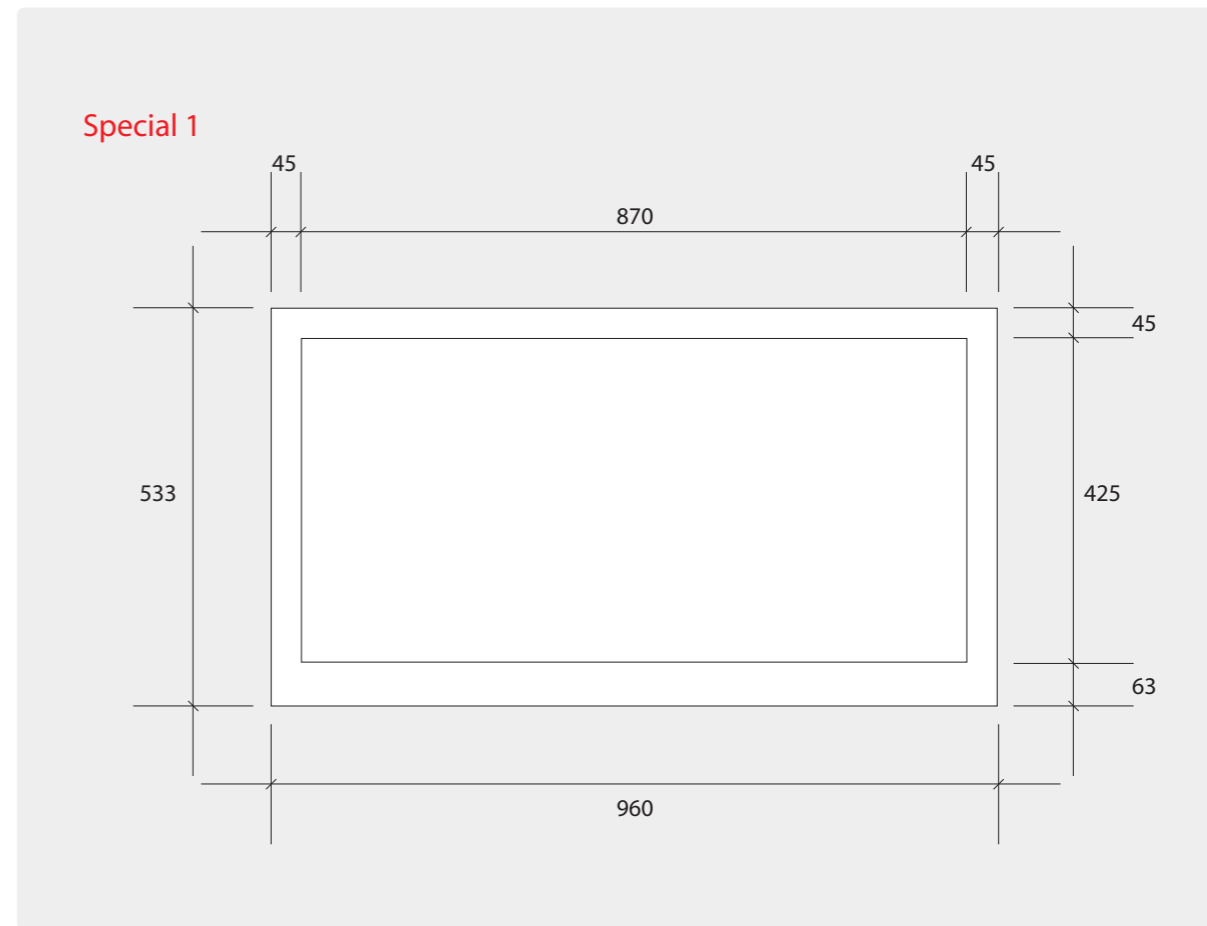

- Canopy
- Face
Special 1
Special 2
- End
H840 x W370 @2
- H 289 x W60 @2
- Mantle
H80 x W1000 @2
- Back
H924 x W 150 @2
- Base
H924 x W333 @1
- Top
H924 x W352 @1

Trefle Joinery

ABN 13203944739

Trefle Joinery
1/1644 Ferntree Gully Road Knoxfield 3180
Contact : 0419460526
E-mail : seiji@treflejoinery.com.au

Project
Kitchen Canopy

Location
8 Callander Place Lysterfield

Date
12/7/2025

Scale