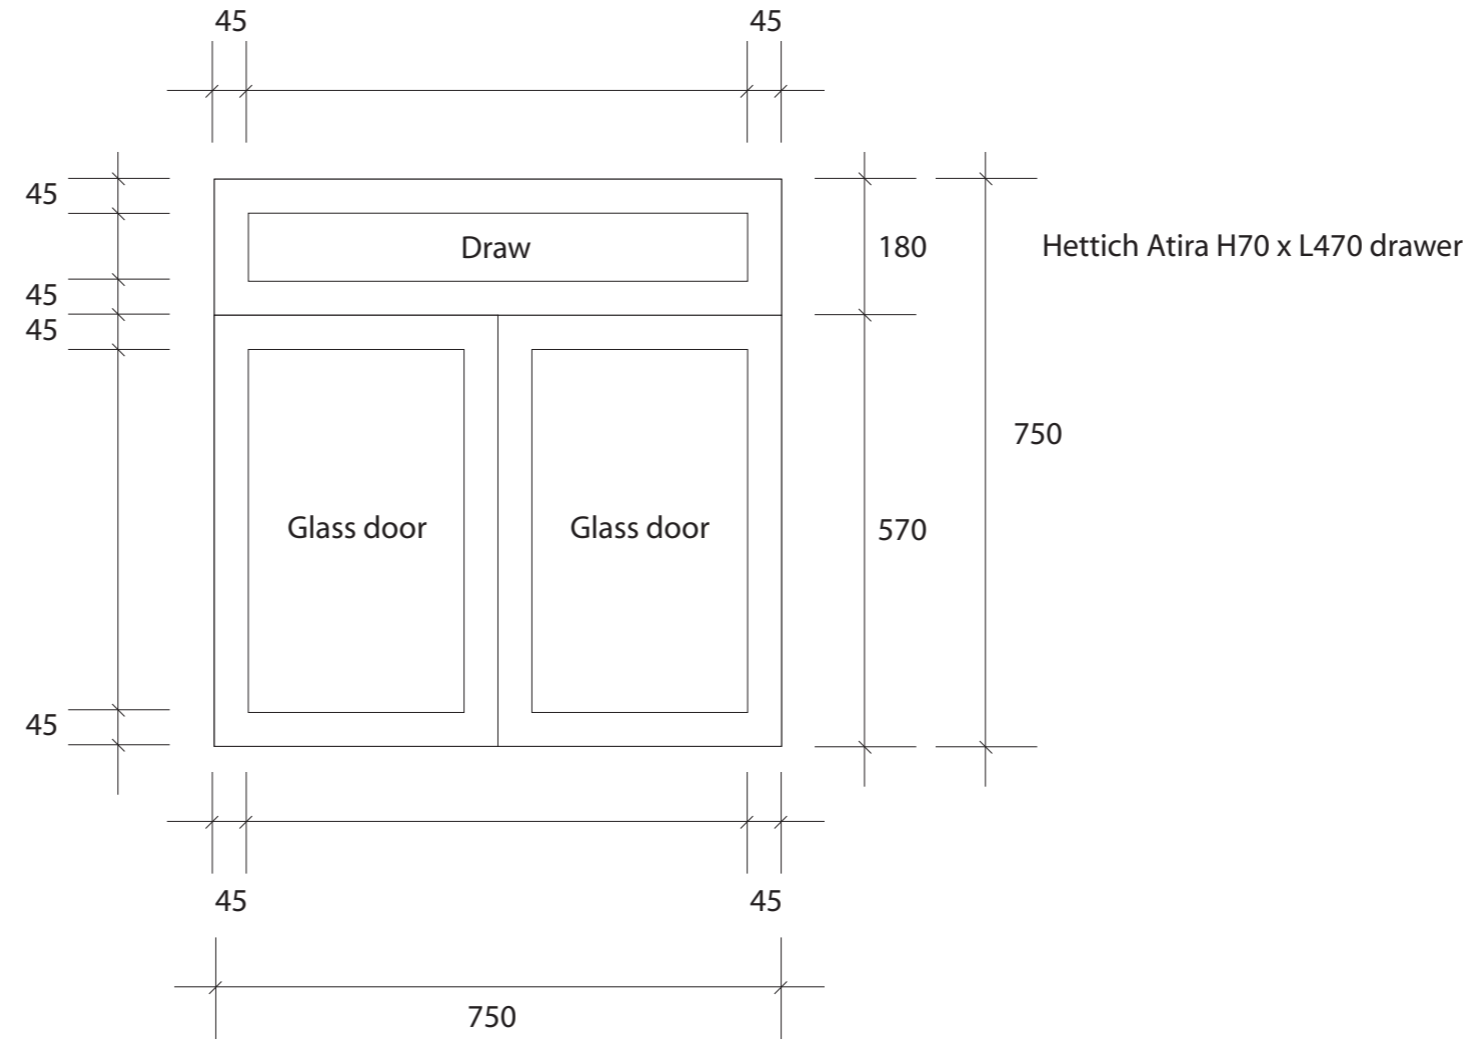

Special 10

Trefle Joinery

ABN 13203944739

Trefle Joinery
1/1644 Ferntree Gully Road Knoxfield 3180
Contact : 0419460526
E-mail : seiji@treflejoinery.com.au

Project
45mm Shaker style door

Location

Date

Scale