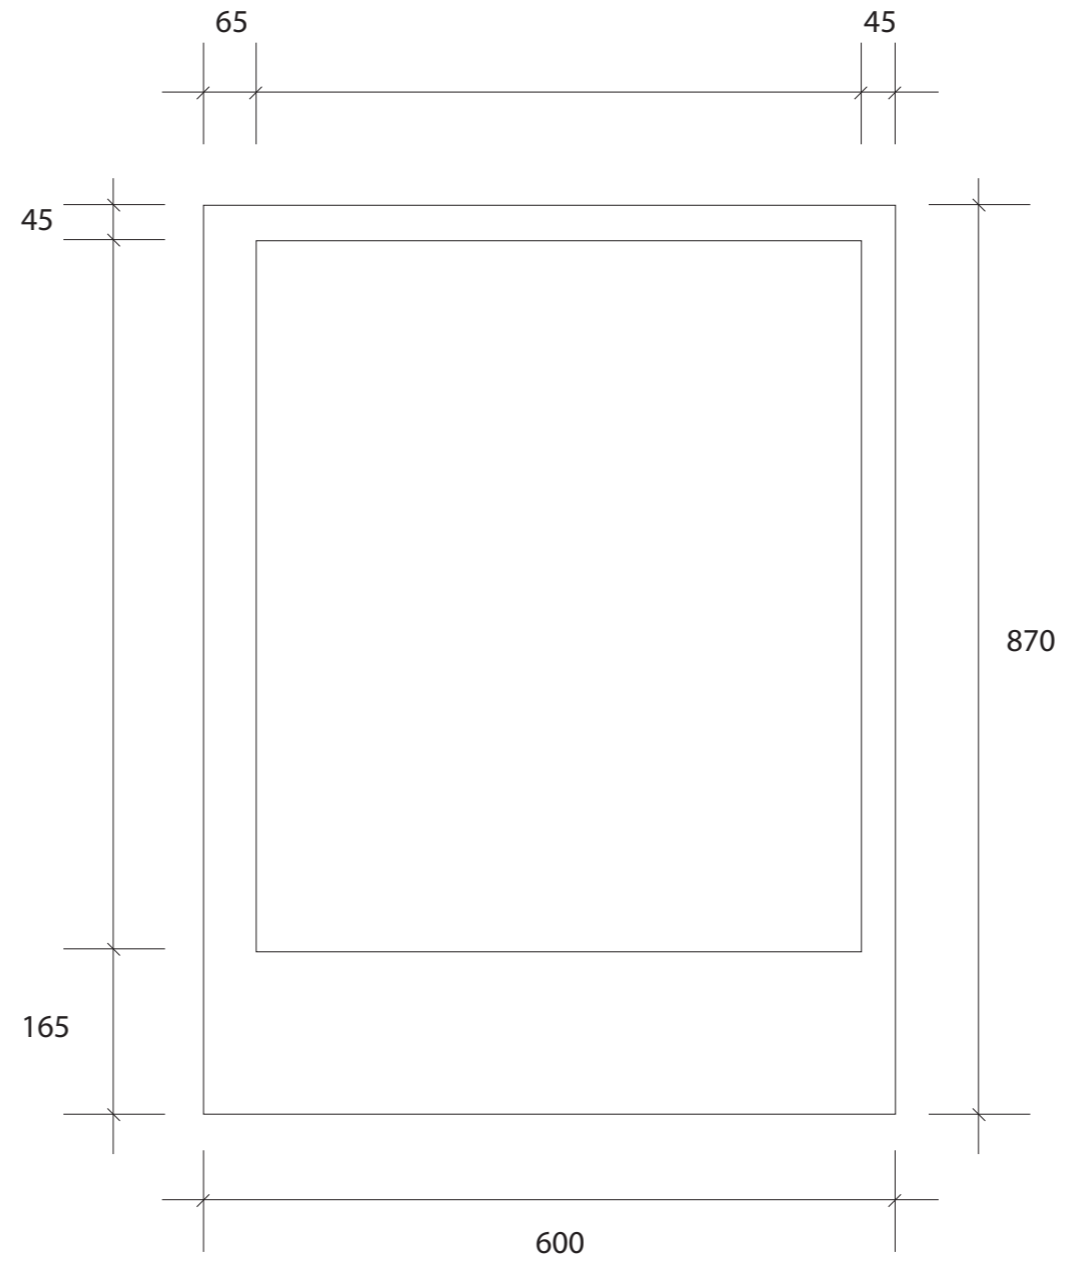

Special 9
BE

Trefle Joinery

ABN 13203944739

Trefle Joinery
1/1644 Ferntree Gully Road Knoxfield 3180
Contact : 0419460526
E-mail : seiji@treflejoinery.com.au

Project
45mm Shaker style door

Location

Date

Scale