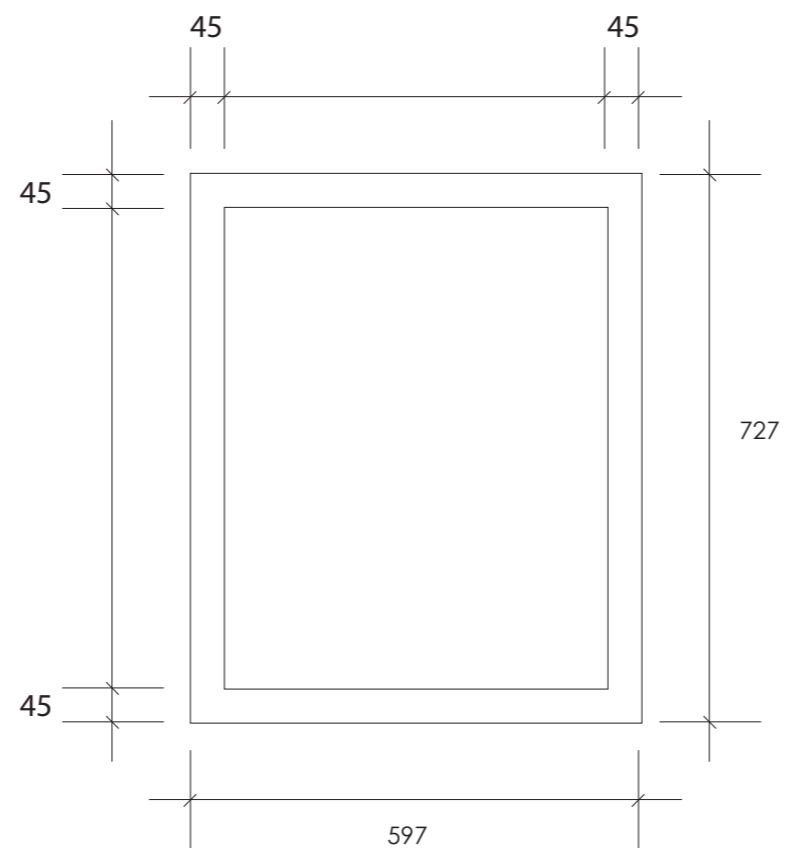

Special 6.  
Dishwasher door

Trefle Joinery

ABN 13203944739

Trefle Joinery  
1/1644 Ferntree Gully Road Knoxfield 3180  
Contact : 0419460526  
E-mail : seiji@treflejoinery.com.au

Project

Location

Date

Scale