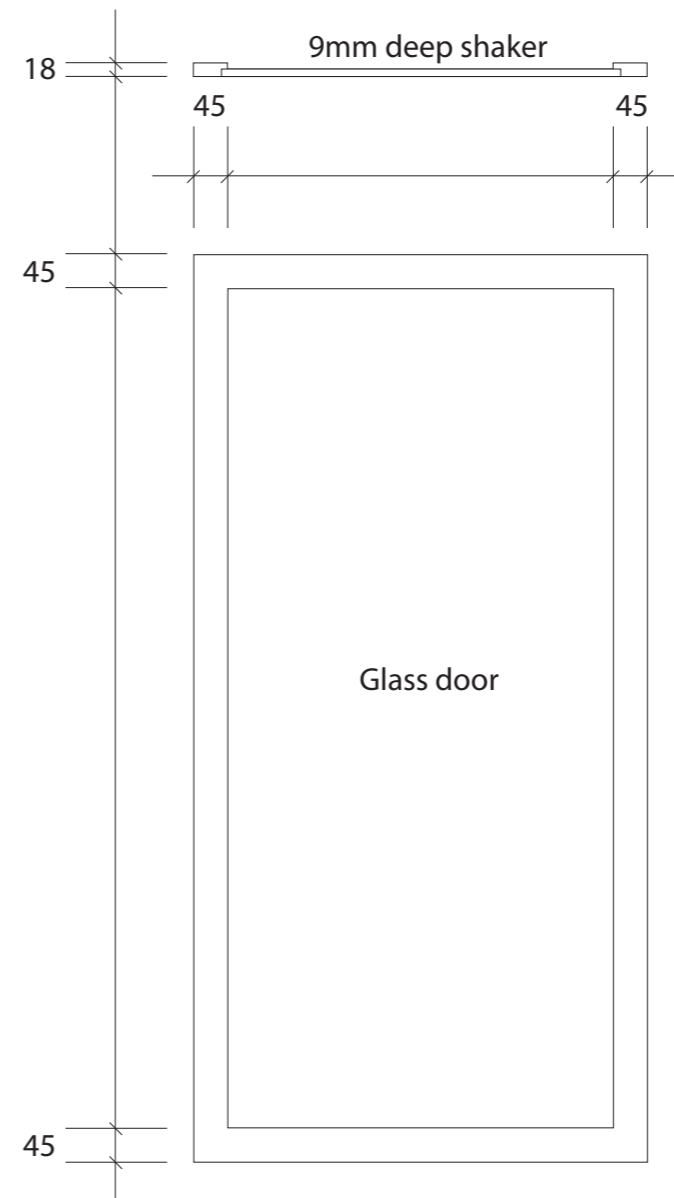

Special AAA

Trefle Joinery

ABN 13203944739

Trefle Joinery
1/1644 Ferntree Gully Road Knoxfield 3180
Contact : 0419460526
E-mail : seiji@treflejoinery.com.au

Project
45mm Shaker style door

Location

Date

Scale