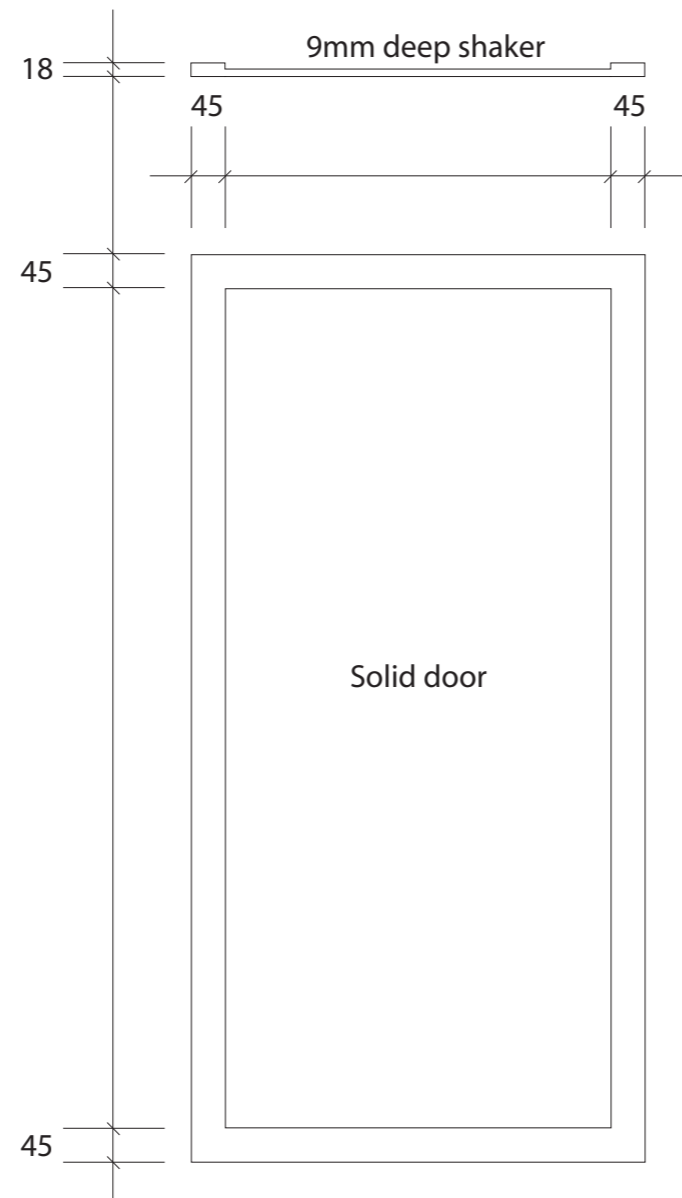

Special AAA

Trefle Joinery

ABN 13203944739

Trefle Joinery
1/1644 Ferntree Gully Road Knoxfield 3180
Contact : 0419460526
E-mail : seiji@treflejoinery.com.au

Project
45mm Shaker style door

Location

Date

Scale