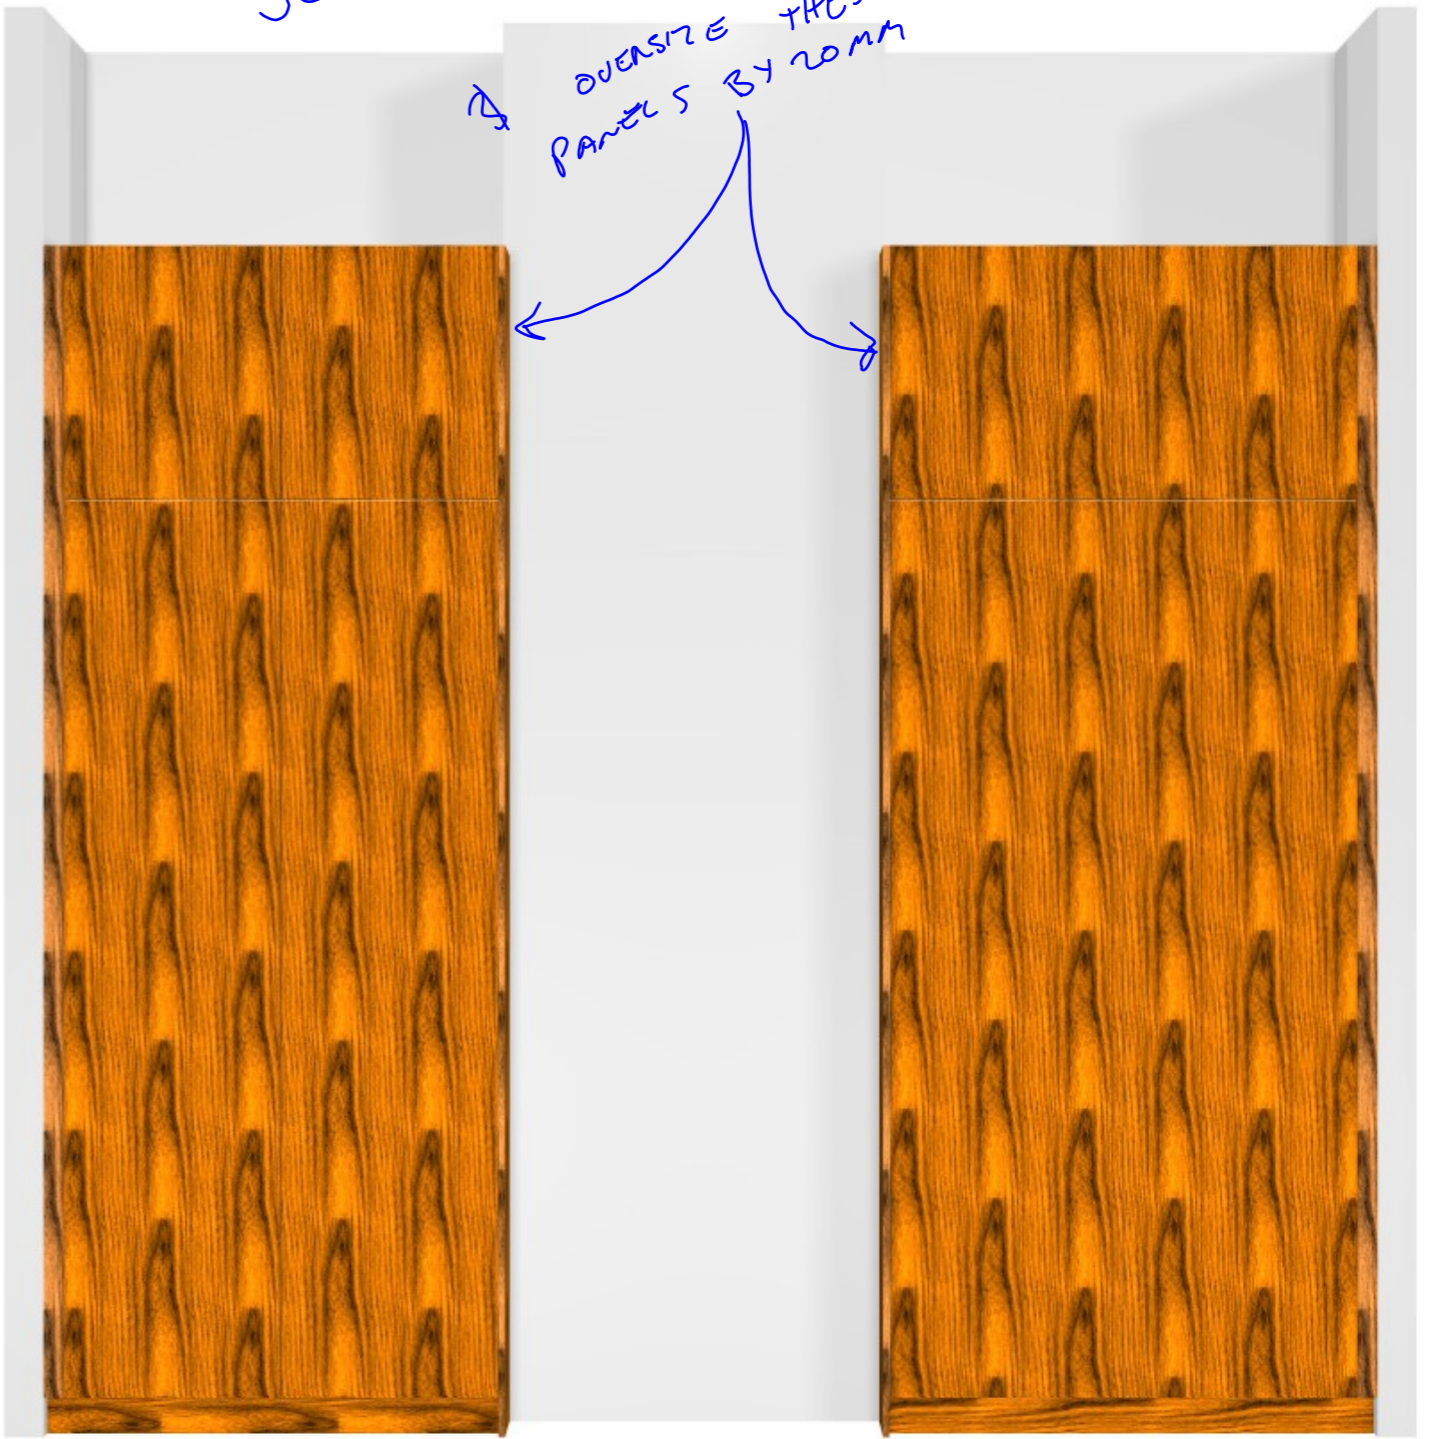

ALL SIZES ARE GOOD
JUST OVERSIZE FILLERS
OVERSIZE THESE PANELS BY 20MM