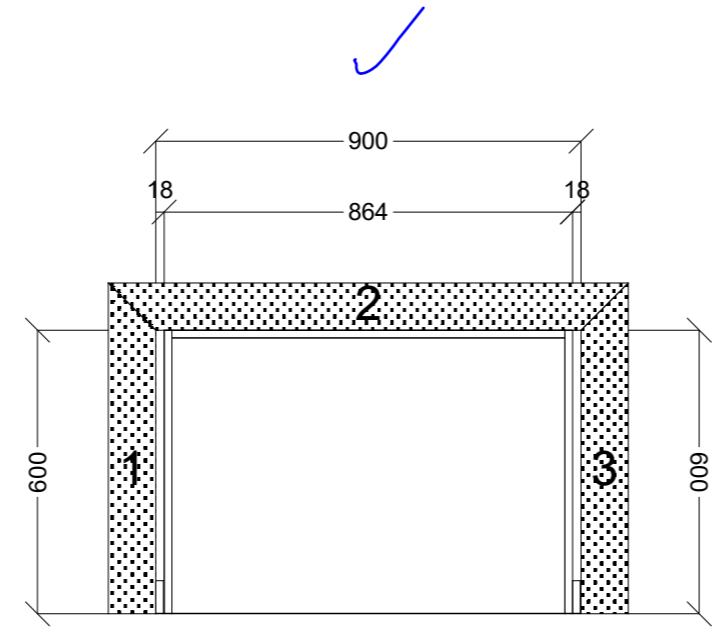

ALL SIZES ARE GOOD
 JUST OVERSIZE FILLERS
 OVERSIZE THESE PANELS BY 20MM

	Client: CARMIE AND MATT		Door and panels style/colour: FLORENTINE WALNUT WOODMATT		Sheet 6 of 9
	Room: MASTER ROBE	Benchtop Colour: N/A	Drawer slides: N/A		Carcass: WHITE MEL
	Date: 17/07/25	Address: 581 VICTORIA ST BRUNSWICK WEST	Handles Item No: LIP PULL FERRARA SATIN BRUSHED 200MM	Approved by:	