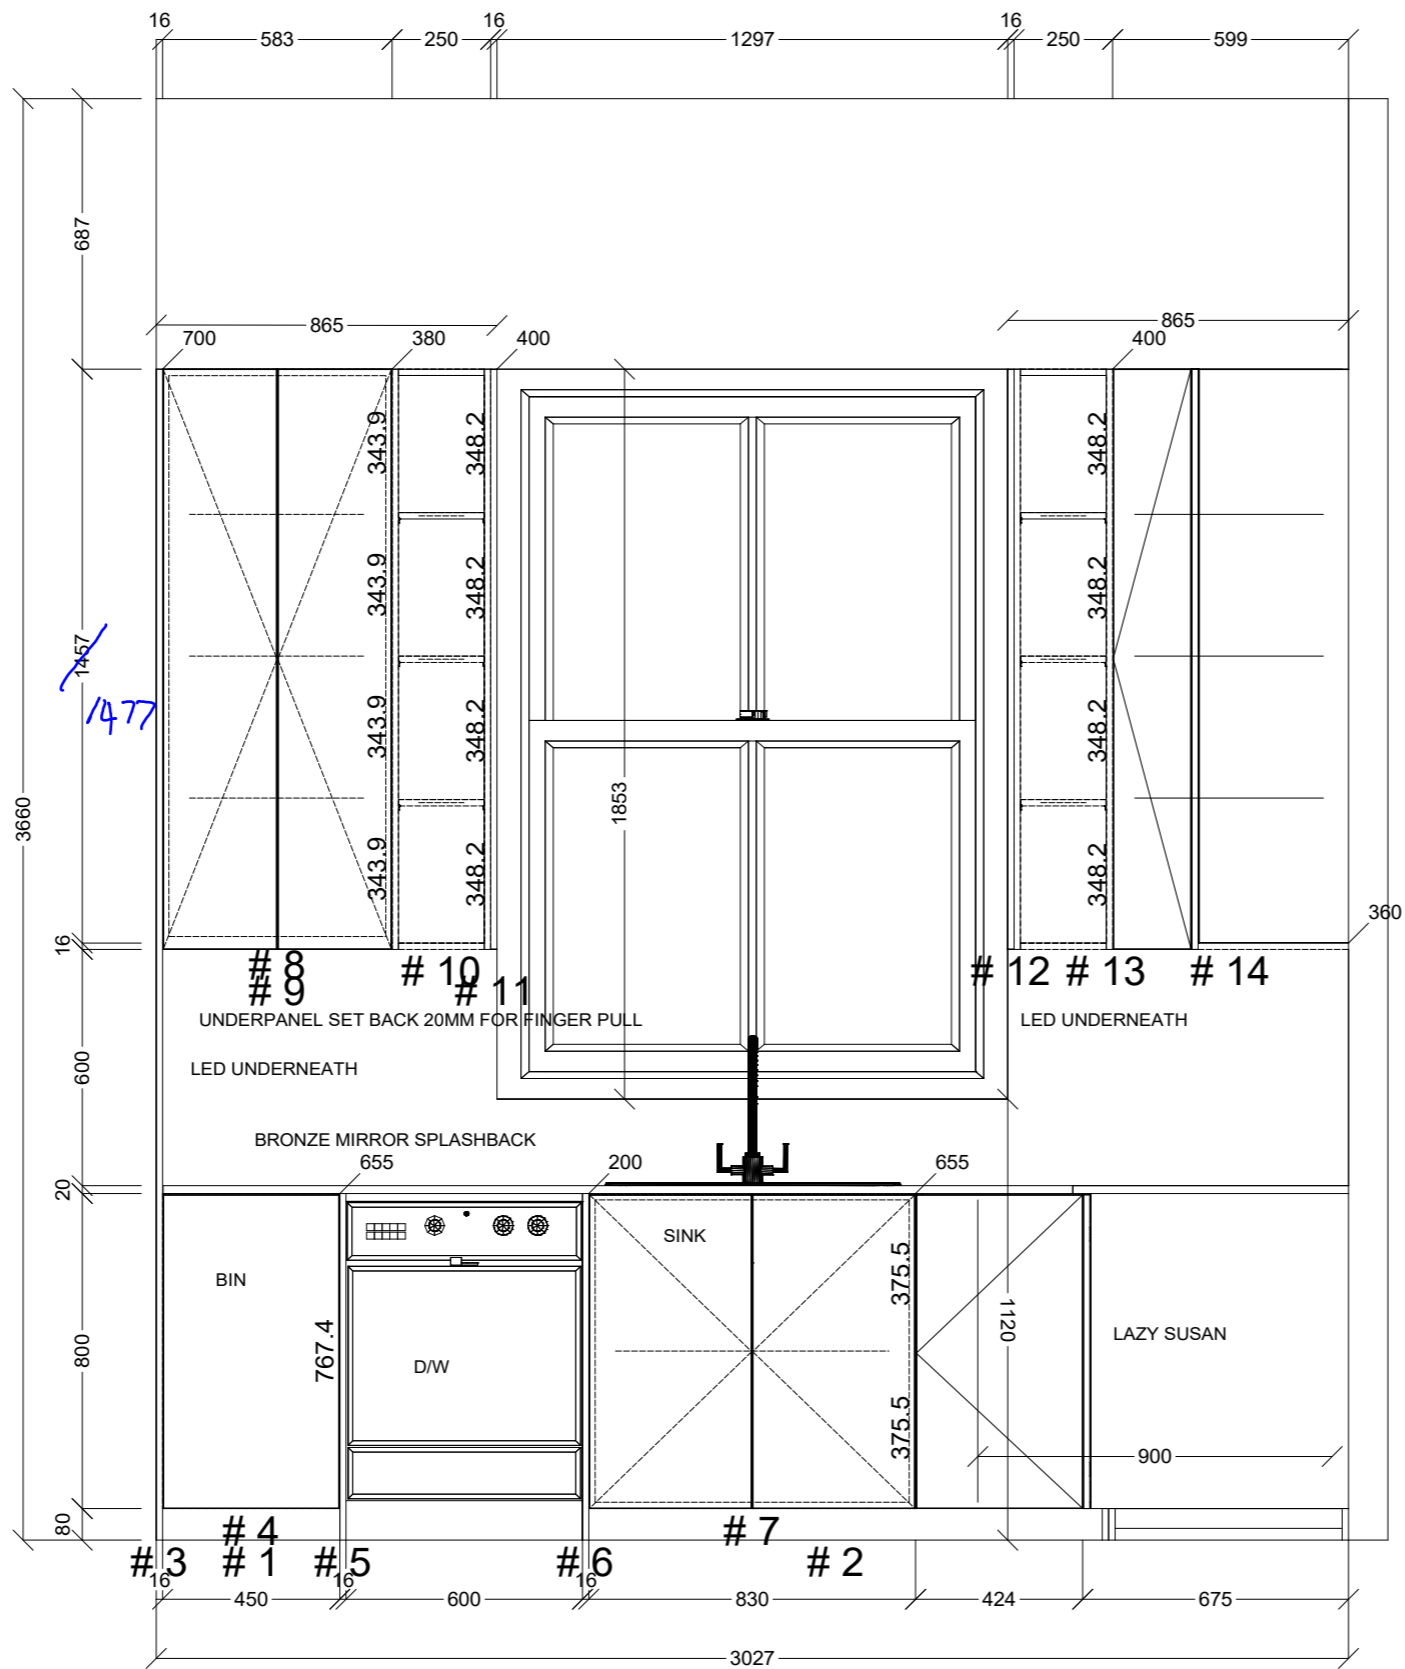

 CONNECT KITCHENS	Client: CARMIE AND MATT		Door and panels style/colour: FLORENTINE WALNUT WOODMATT		Sheet 1 of 9
	Room: KITCHEN	Benchtop Colour: 20MM MARELLA STONE		Drawer slides: BLUM ANTARO	Carcass: WHITE MEL
	Date: 17/07/25	Address: 581 VICTORIA ST BRUNSWICK WEST	Handles Item No: LIP PULL FERRARA SATIN BRUSHED 200MM	Approved by:	