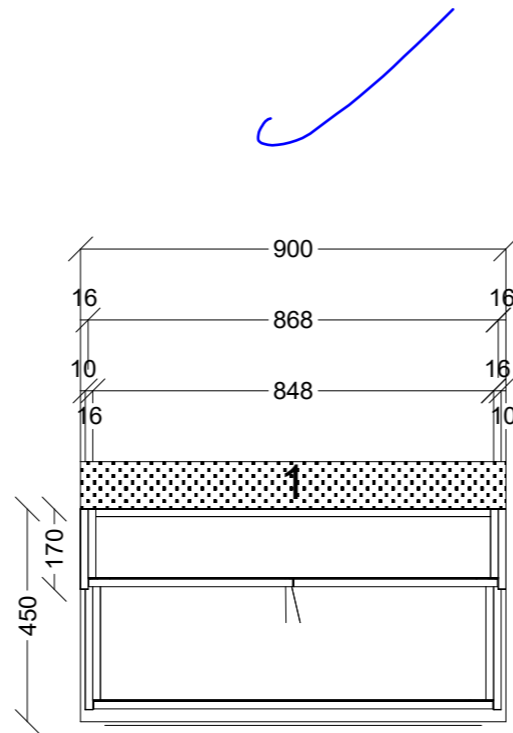

CONNECT KITCHENS	Client: CARMIE AND MATT		Door and panels style/colour: FLORENTINE WALNUT WOODMATT		Sheet 9 of 9
	Room: ENSUITE	Benchtop Colour: 20MM MARELLA STONE		Drawer slides: BLUM ANTARO	Carcass: WHITE MEL
	Date: 17/07/25	Address: 581 VICTORIA ST BRUNSWICK WEST	Handles Item No: LIP PULL FERRARA SATIN BRUSHED 200MM		Approved by: