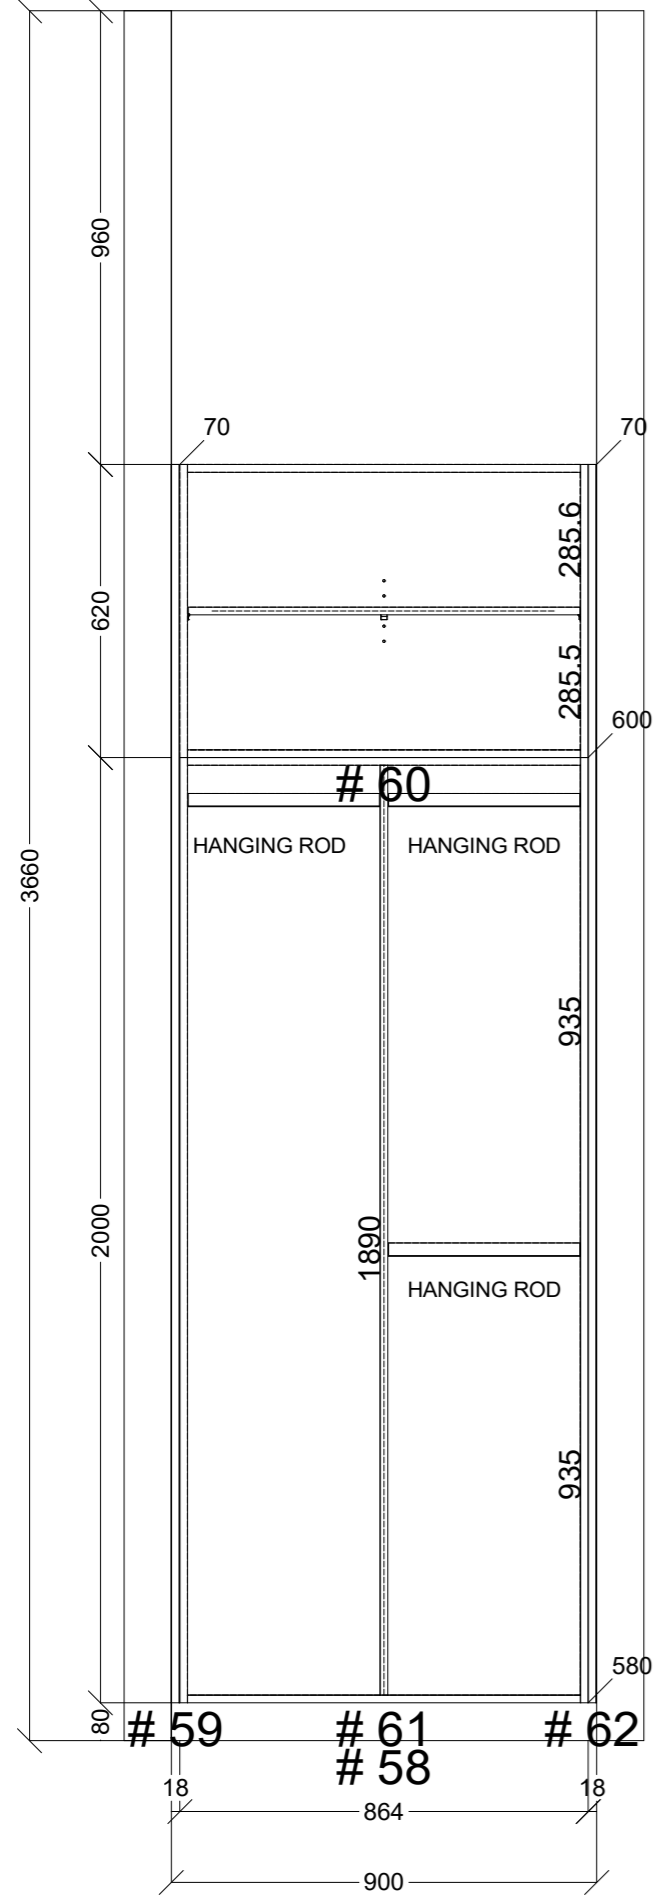

AOD
TO /
OHS

2993

	Client: CARMIE AND MATT		Door and panels style/colour: FLORENTINE WALNUT WOODMATT		Sheet 3 of 9
	Room: KITCHEN	Benchtop Colour: 20MM MARELLA STONE		Drawer slides: BLUM ANTARO	Carcass: WHITE MEL
	Date: 17/07/25	Address: 581 VICTORIA ST BRUNSWICK WEST		Handles Item No: LIP PULL FERRARA SATIN BRUSHED 200MM	Approved by:

Client: CARMIE AND MATT	Door and panels style/colour: FLORENTINE WALNUT WOODMATT		Sheet 5 of 9
Room: KITCHEN	Benchtop Colour: 20MM MARELLA STONE	Drawer slides: BLUM ANTARO	Carcass: WHITE MEL
Date: 17/07/25	Address: 581 VICTORIA ST BRUNSWICK WEST	Handles Item No: LIP PULL FERRARA SATIN BRUSHED 200MM	Approved by:

ALL SIZES ARE GOOD
 JUST OVERSIZE FILLERS
 OVERSIZE THESE PANELS BY 20MM

	Client: CARMIE AND MATT		Door and panels style/colour: FLORENTINE WALNUT WOODMATT		Sheet 6 of 9
	Room: MASTER ROBE	Benchtop Colour: N/A	Drawer slides: N/A		Carcass: WHITE MEL
	Date: 17/07/25	Address: 581 VICTORIA ST BRUNSWICK WEST	Handles Item No: LIP PULL FERRARA SATIN BRUSHED 200MM	Approved by:	

	Client: CARMIE AND MATT		Door and panels style/colour: WHITE MEL		Sheet 7 of 9
	Room: ENSUITE ROBE	Benchtop Colour: N/A		Drawer slides: N/A	Carcass: WHITE MEL
	Date: 17/07/25	Address: 581 VICTORIA ST BRUNSWICK WEST	Handles Item No: N/A		Approved by: