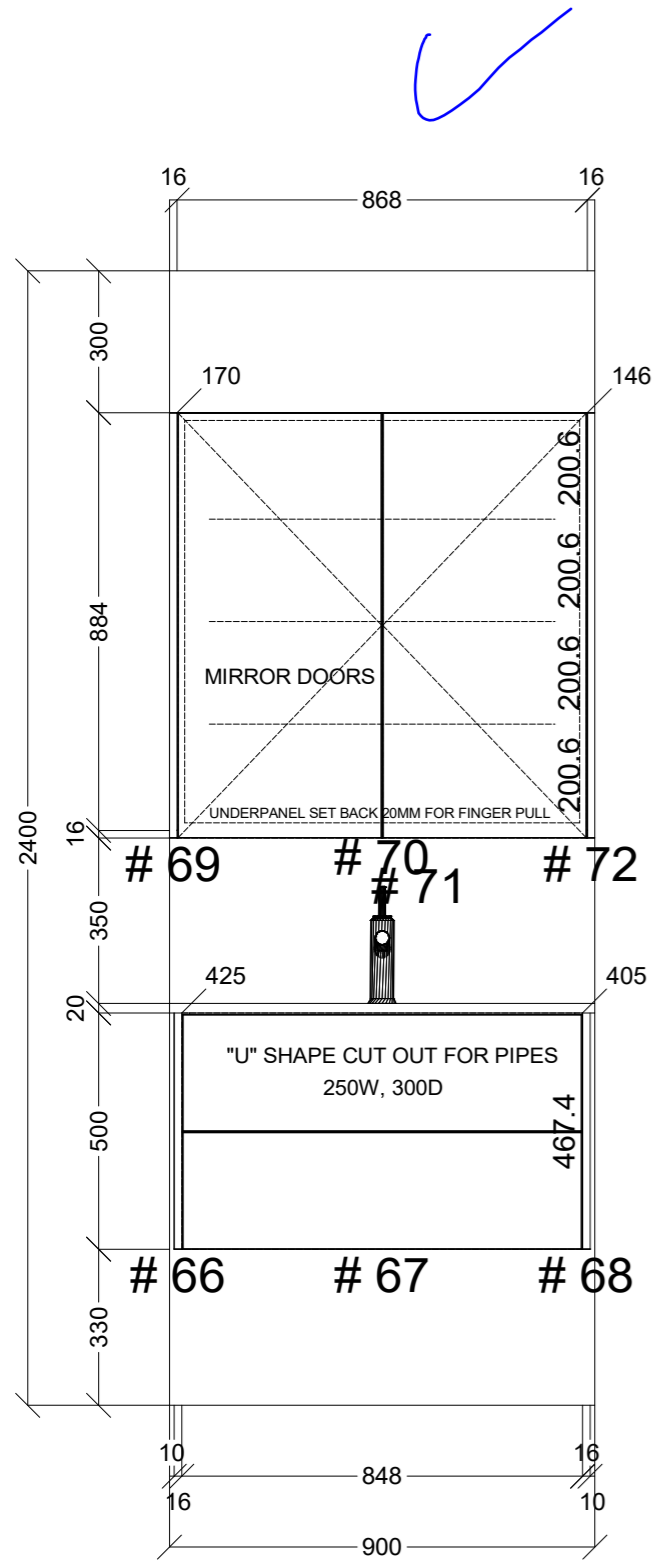

CONNECT KITCHENS	Client: CARMIE AND MATT		Door and panels style/colour: FLORENTINE WALNUT WOODMATT		Sheet 9 of 9
	Room: ENSUITE	Benchtop Colour: 20MM MARELLA STONE		Drawer slides: BLUM ANTARO	Carcass: WHITE MEL
	Date: 17/07/25	Address: 581 VICTORIA ST BRUNSWICK WEST	Handles Item No: LIP PULL FERRARA SATIN BRUSHED 200MM		Approved by: