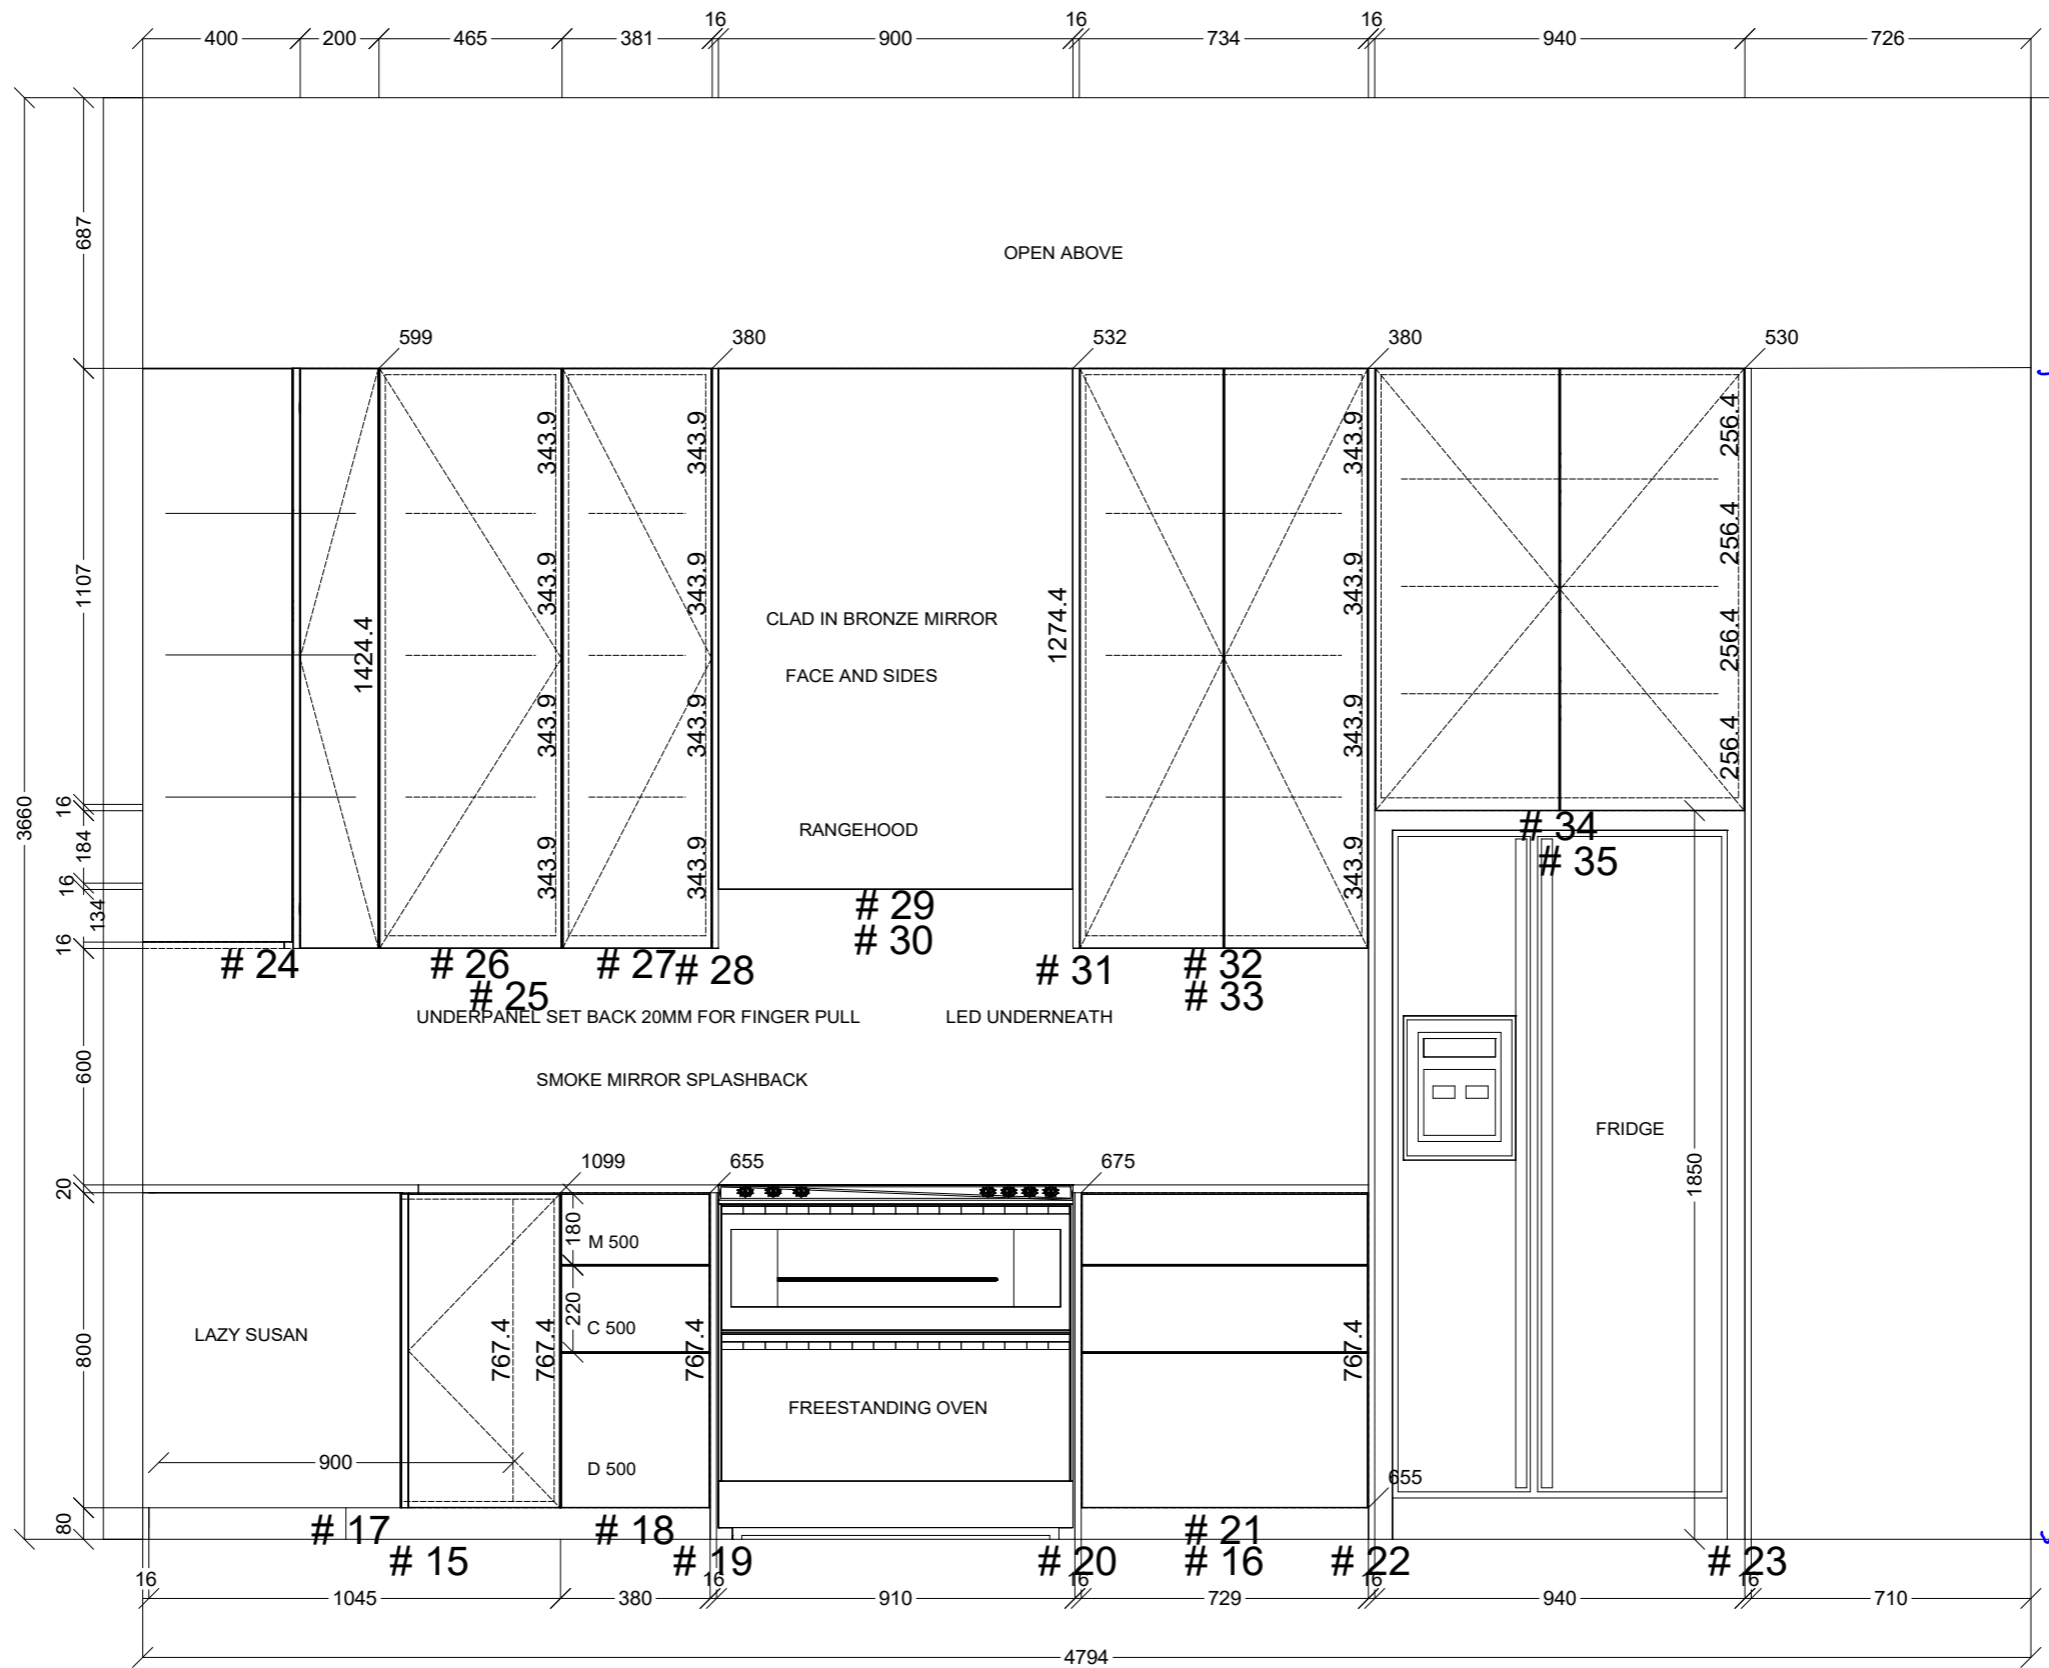

 CONNECT KITCHENS	Client: CARMIE AND MATT		Door and panels style/colour: FLORENTINE WALNUT WOODMATT		Sheet 1 of 9
	Room: KITCHEN	Benchtop Colour: 20MM MARELLA STONE		Drawer slides: BLUM ANTARO	Carcass: WHITE MEL
	Date: 17/07/25	Address: 581 VICTORIA ST BRUNSWICK WEST	Handles Item No: LIP PULL FERRARA SATIN BRUSHED 200MM	Approved by:	

	Client: CARMIE AND MATT		Door and panels style/colour: FLORENTINE WALNUT WOODMATT		Sheet 2 of 9
	Room: KITCHEN		Benchtop Colour: 20MM MARELLA STONE		Drawer slides: BLUM ANTARO
	Date: 17/07/25		Address: 581 VICTORIA ST BRUNSWICK WEST		Handles Item No: LIP PULL FERRARA SATIN BRUSHED 200MM

AOD
TO /
OHS

2993

	Client: CARMIE AND MATT		Door and panels style/colour: FLORENTINE WALNUT WOODMATT		Sheet 3 of 9
	Room: KITCHEN	Benchtop Colour: 20MM MARELLA STONE		Drawer slides: BLUM ANTARO	Carcass: WHITE MEL
	Date: 17/07/25	Address: 581 VICTORIA ST BRUNSWICK WEST		Handles Item No: LIP PULL FERRARA SATIN BRUSHED 200MM	Approved by: