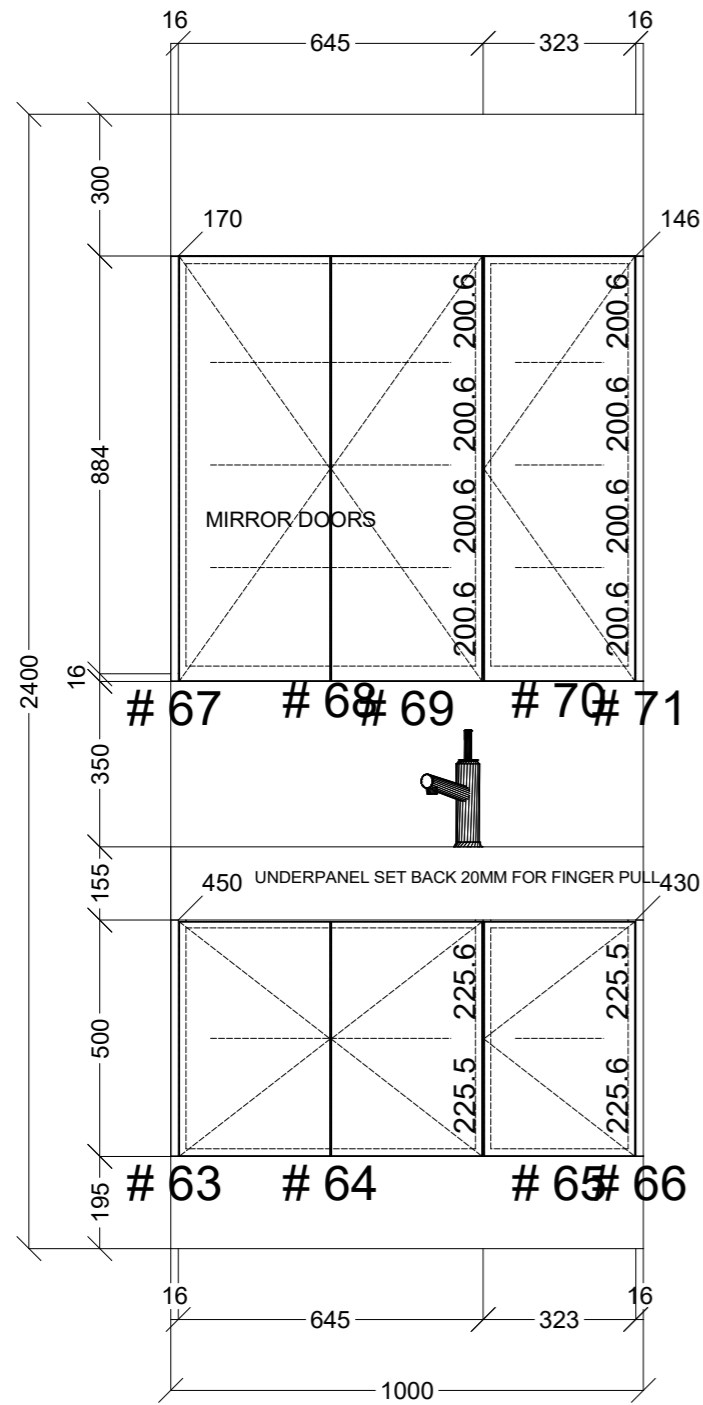

CONNECT KITCHENS	Client: CARMIE AND MATT		Door and panels style/colour: FLORENTINE WALNUT WOODMATT		Sheet 8 of 9
	Room: BATH	Benchtop Colour: 155MM OMNIVO NEO TOP BUILT IN BASIN	Drawer slides: N/A		Carcass: WHITE MEL
	Date: 17/07/25	Address: 581 VICTORIA ST BRUNSWICK WEST	Handles Item No: LIP PULL FERRARA SATIN BRUSHED 200MM	Approved by: