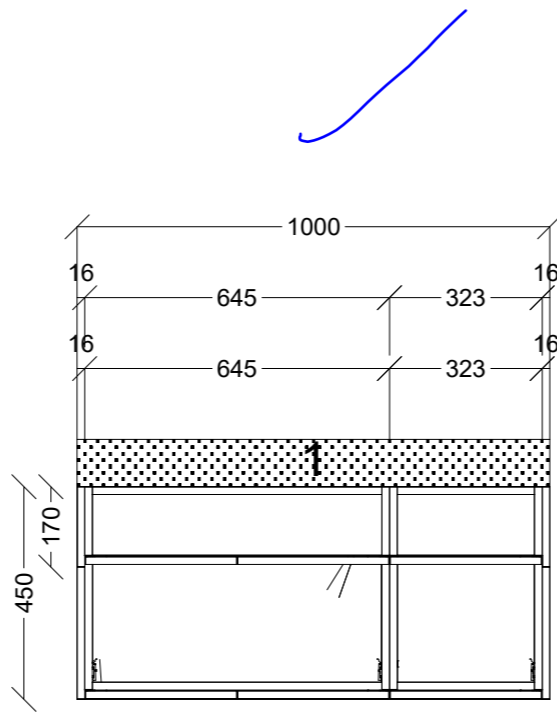

CONNECT KITCHENS	Client: CARMIE AND MATT		Door and panels style/colour: FLORENTINE WALNUT WOODMATT		Sheet 8 of 9
	Room: BATH	Benchtop Colour: 155MM OMNIVO NEO TOP BUILT IN BASIN	Drawer slides: N/A		Carcass: WHITE MEL
	Date: 17/07/25	Address: 581 VICTORIA ST BRUNSWICK WEST	Handles Item No: LIP PULL FERRARA SATIN BRUSHED 200MM	Approved by: