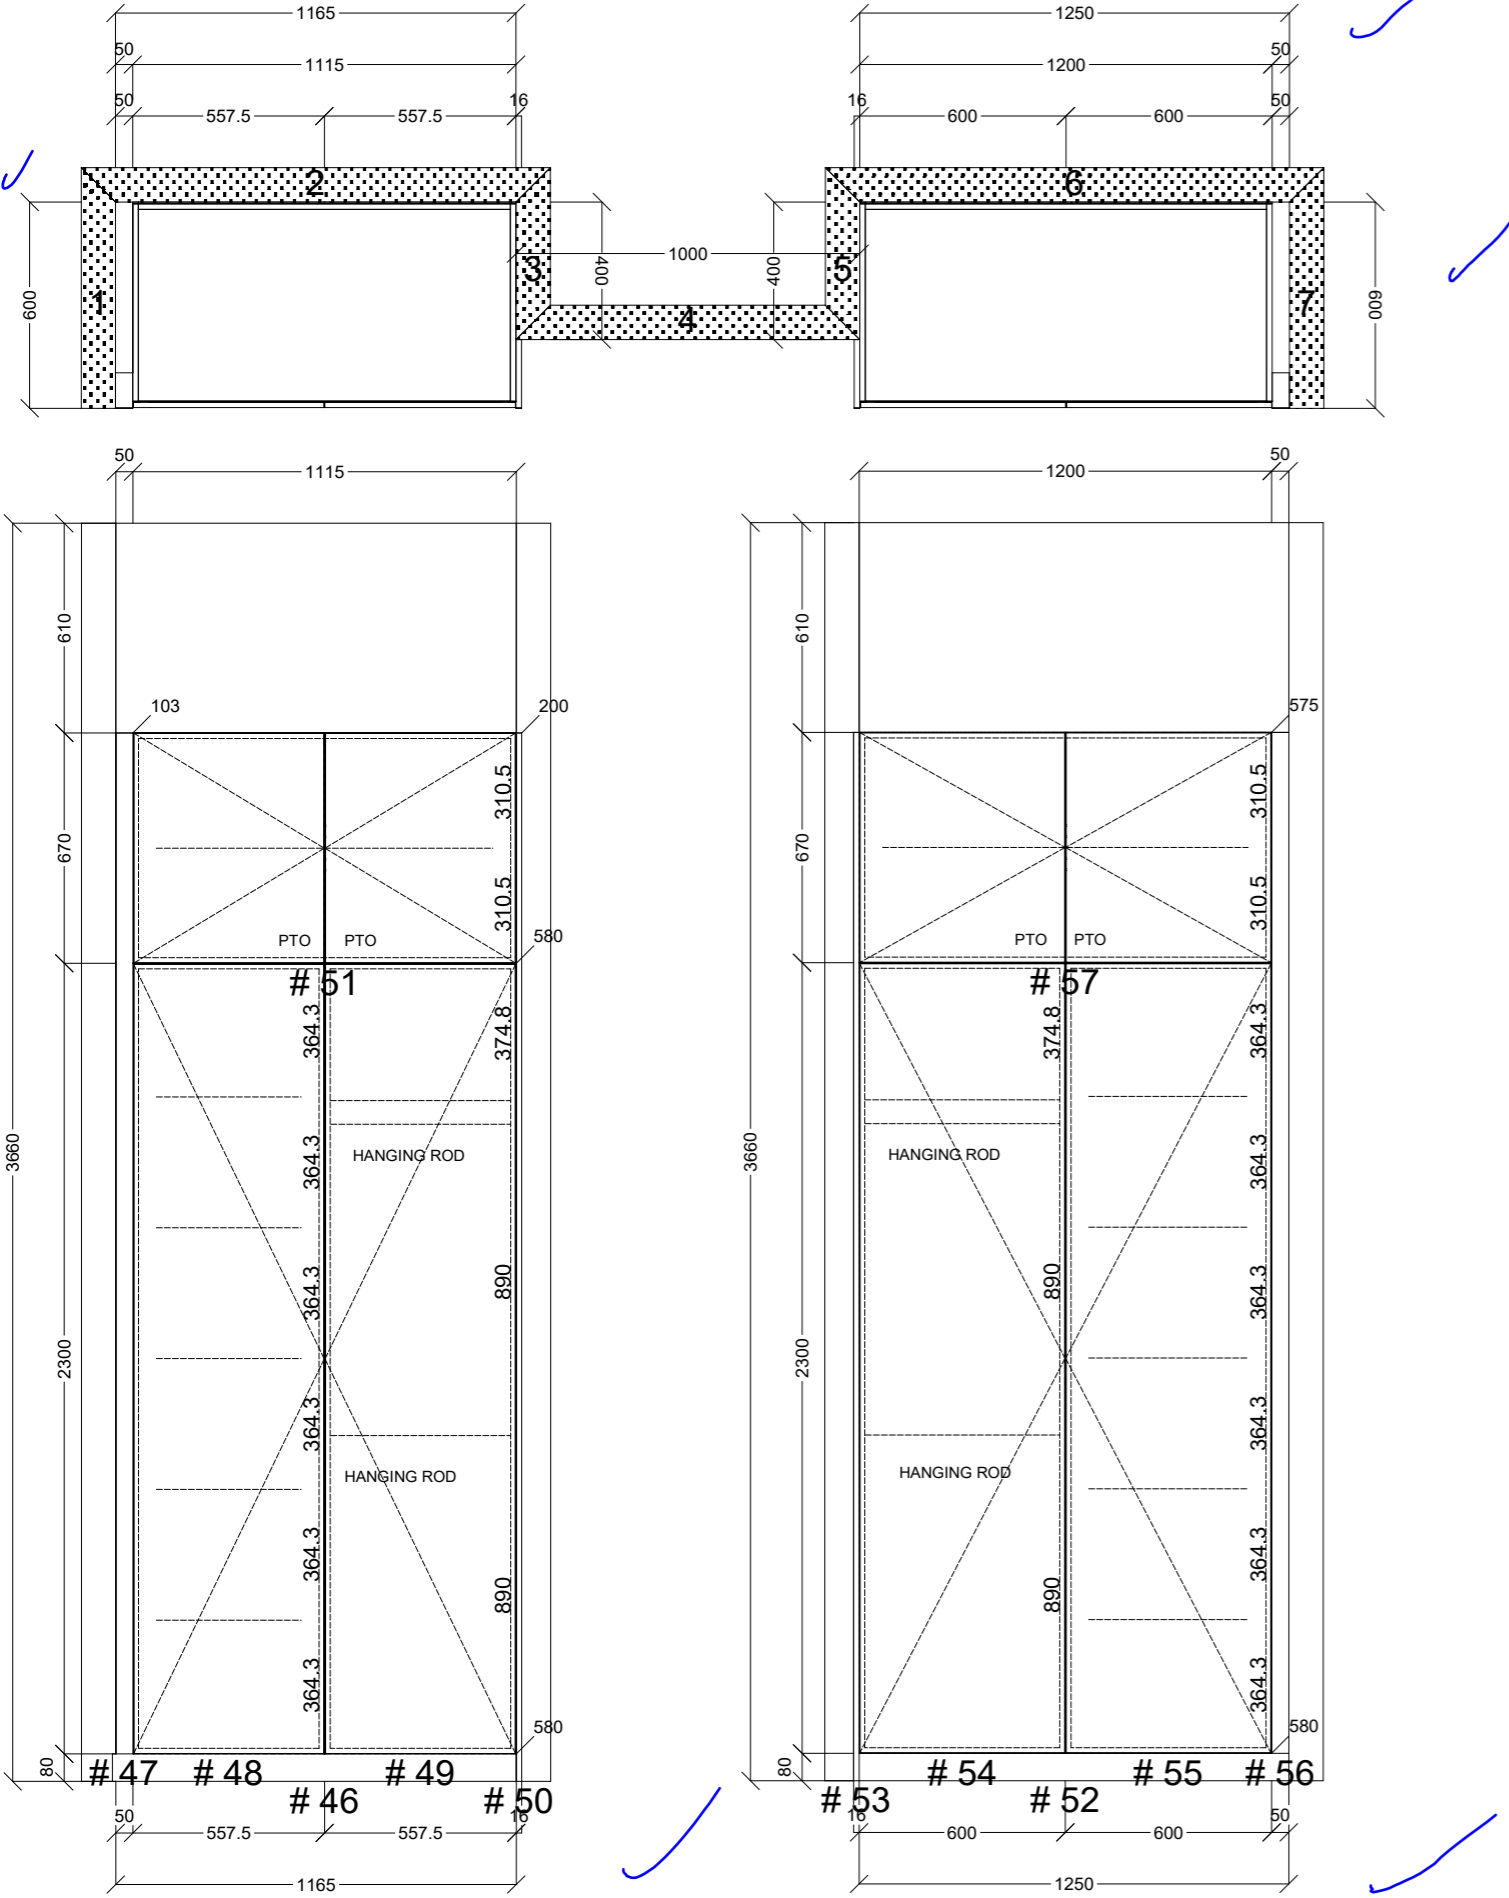

ALL SIZES ARE GOOD
JUST OVERSIZE FILLERS
OVERSIZE THESE PANELS BY 20MM

	Client: CARMIE AND MATT		Door and panels style/colour: FLORENTINE WALNUT WOODMATT		Sheet 6 of 9
	Room: MASTER ROBE	Benchtop Colour: N/A	Drawer slides: N/A		Carcass: WHITE MEL
	Date: 17/07/25	Address: 581 VICTORIA ST BRUNSWICK WEST	Handles Item No: LIP PULL FERRARA SATIN BRUSHED 200MM	Approved by: