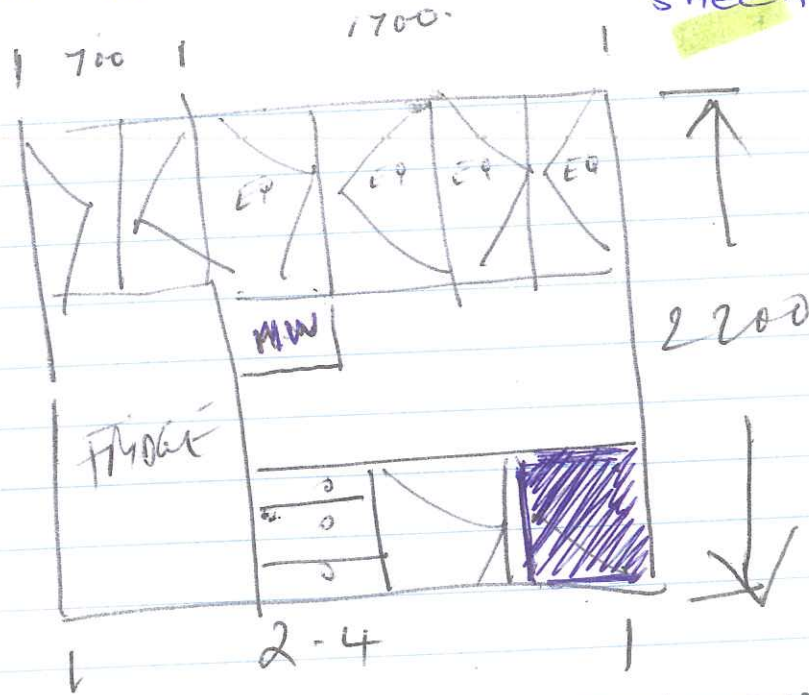

16mm carcass - 16mm Classic white sheen

504 BARKLY ST
FOOTSCRAY