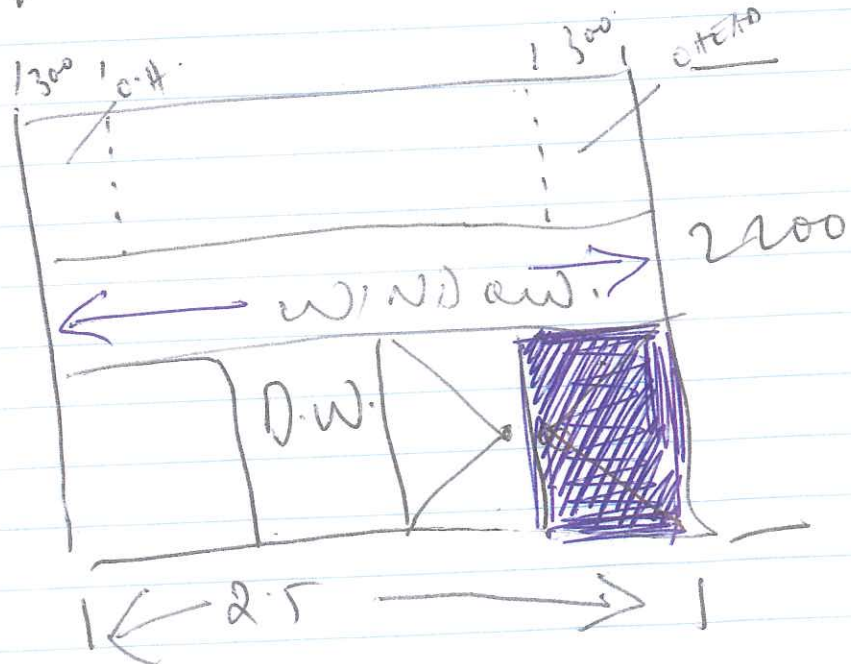

16mm carcass - 16mm Classic white sheen

504 BARKLY ST
FOOTSCRAY