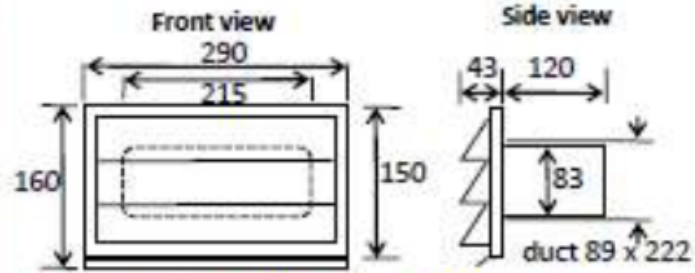

## HEJALFLOW

Fits inside flat duct through wall, cutout 92 x 225 +/- 2

**N402.2.038**

Vent louvred SS for Flow 150 flat

High quality Stainless Steel, simplest in brick wall - fits straight into flat duct through single brick space. Includes backflow shutter to exclude drafts, insects, without restricting flow