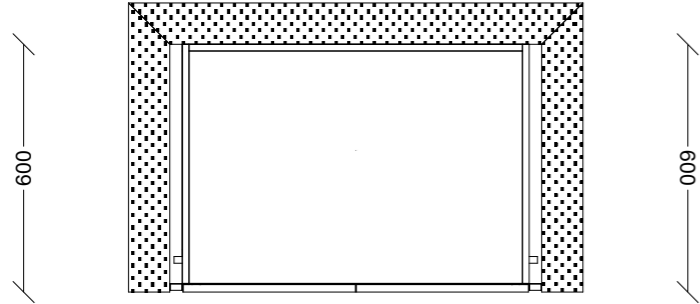

900  
30 840 30

Internal Carcass: White Melamine  
 Face Edging: Polytec Prime Oak Woodmatt.  
 Doors & Panels: Polytec Prime Oak Woodmatt.  
 Bulkhead and Toe Kicker: Polytec Prime Oak Woodmatt.  
 Hinges: Titus Tekform Soft Closed