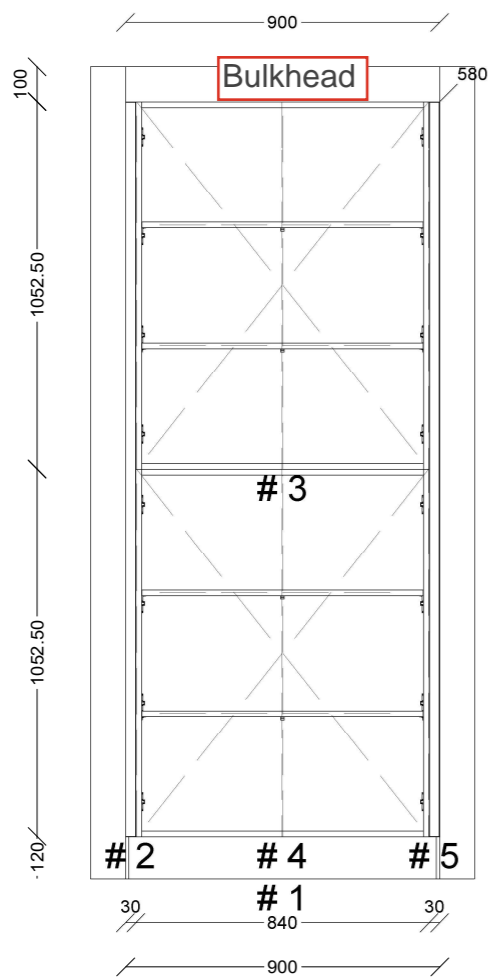

900  
30 840 30

Internal Carcass: White Melamine  
 Face Edging: Polytec Prime Oak Woodmatt.  
 Doors & Panels: Polytec Prime Oak Woodmatt.  
 Bulkhead and Toe Kicker: Polytec Prime Oak Woodmatt.  
 Hinges: Titus Tekform Soft Closed