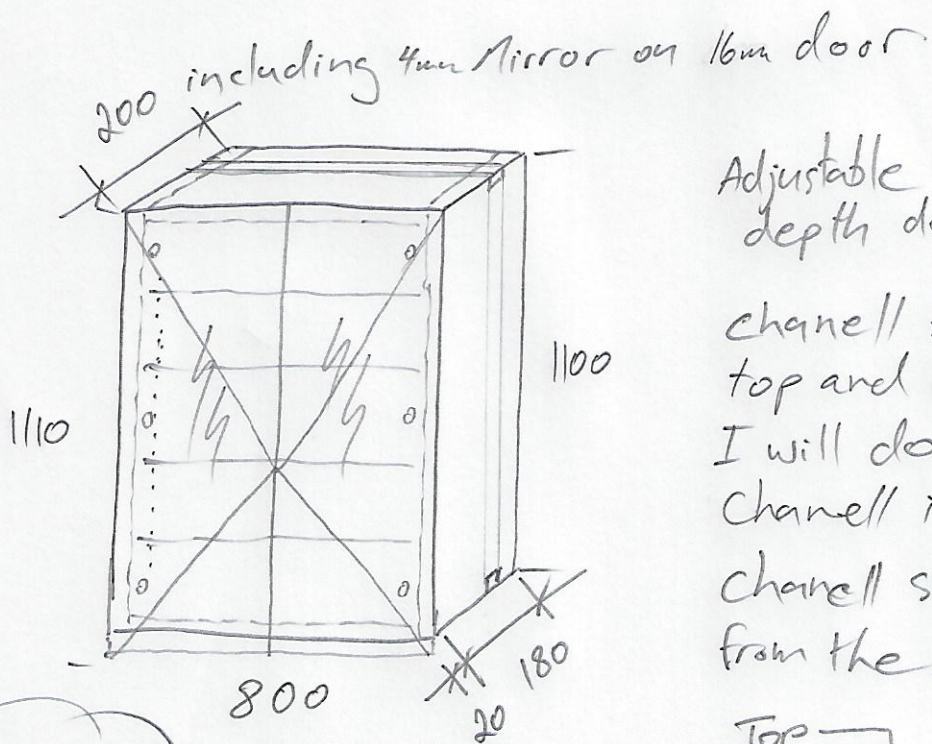

Cabinet Decor Sun 17.8.25

Job: Victor shaving cabinets. x 2

Polytec Boston Oak woodmatt 16mm thick
inside and out.

No pre drilling, biscuit joins all around
Backing inside top bottom & sides.

x 2

Adjustable shelves full
depth don't stop short.

chanell for led strip
top and bottom

I will do the sides
chanell in the factory.

chanell start 20mm
from the back.