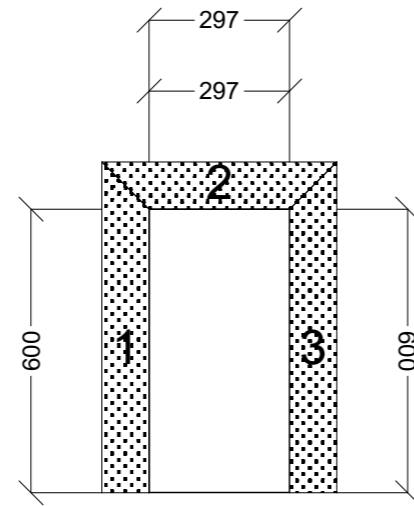

	Client: BRETT PATTERSON		Door and panels style/colour: ULTRA WHITE VENETTE		Sheet 1 of 2
	Room: UPSTAIRS BED	Benchtop Colour: N/A		Drawer slides: BLUM ANTARO	Carcass: WHITE HMR
	Date: 21/08/25	Address: 19 MERRI ST BRUNSWICK		Handles Item No: DALLAS D 354MM MATT BLACK	Approved by:

INSTALL BY SIMON

	Client: BRETT PATTERSON		Door and panels style/colour: VIC ASH SOLID TIMBER LAQURED		Sheet 2 of 2
	Room: NOOK	Benchtop Colour: N/A		Drawer slides: N/A	Carcass: N/A
	Date: 21/08/25	Address: 19 MERRI ST BRUNSWICK		Handles Item No: N/A	Approved by: