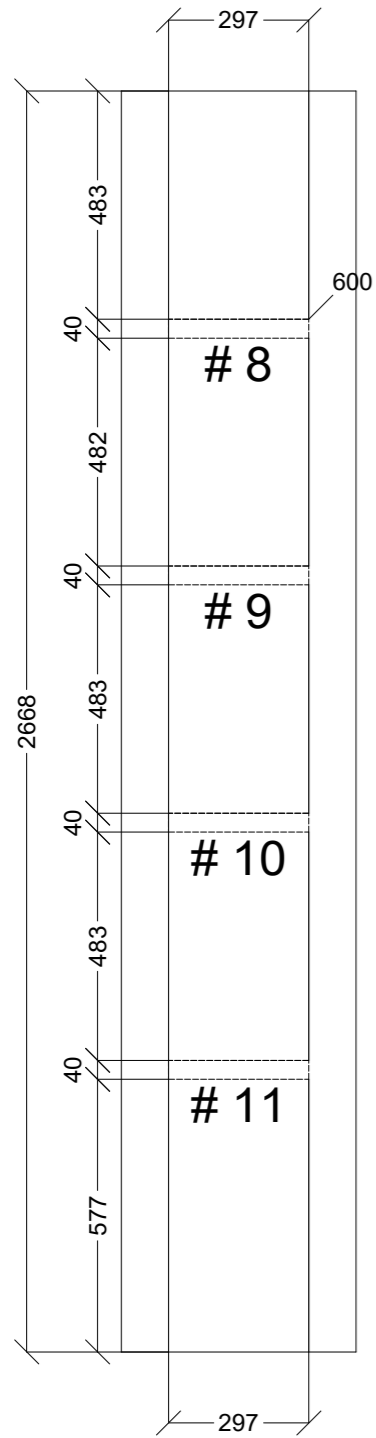

	Client: BRETT PATTERSON		Door and panels style/colour: ULTRA WHITE VENETTE		Sheet 1 of 2
	Room: UPSTAIRS BED	Benchtop Colour: N/A		Drawer slides: BLUM ANTARO	Carcass: WHITE HMR
	Date: 21/08/25	Address: 19 MERRI ST BRUNSWICK		Handles Item No: DALLAS D 354MM MATT BLACK	Approved by:

INSTALL BY SIMON

	Client: BRETT PATTERSON		Door and panels style/colour: VIC ASH SOLID TIMBER LAQURED		Sheet 2 of 2
	Room: NOOK	Benchtop Colour: N/A		Drawer slides: N/A	Carcass: N/A
	Date: 21/08/25	Address: 19 MERRI ST BRUNSWICK		Handles Item No: N/A	Approved by: