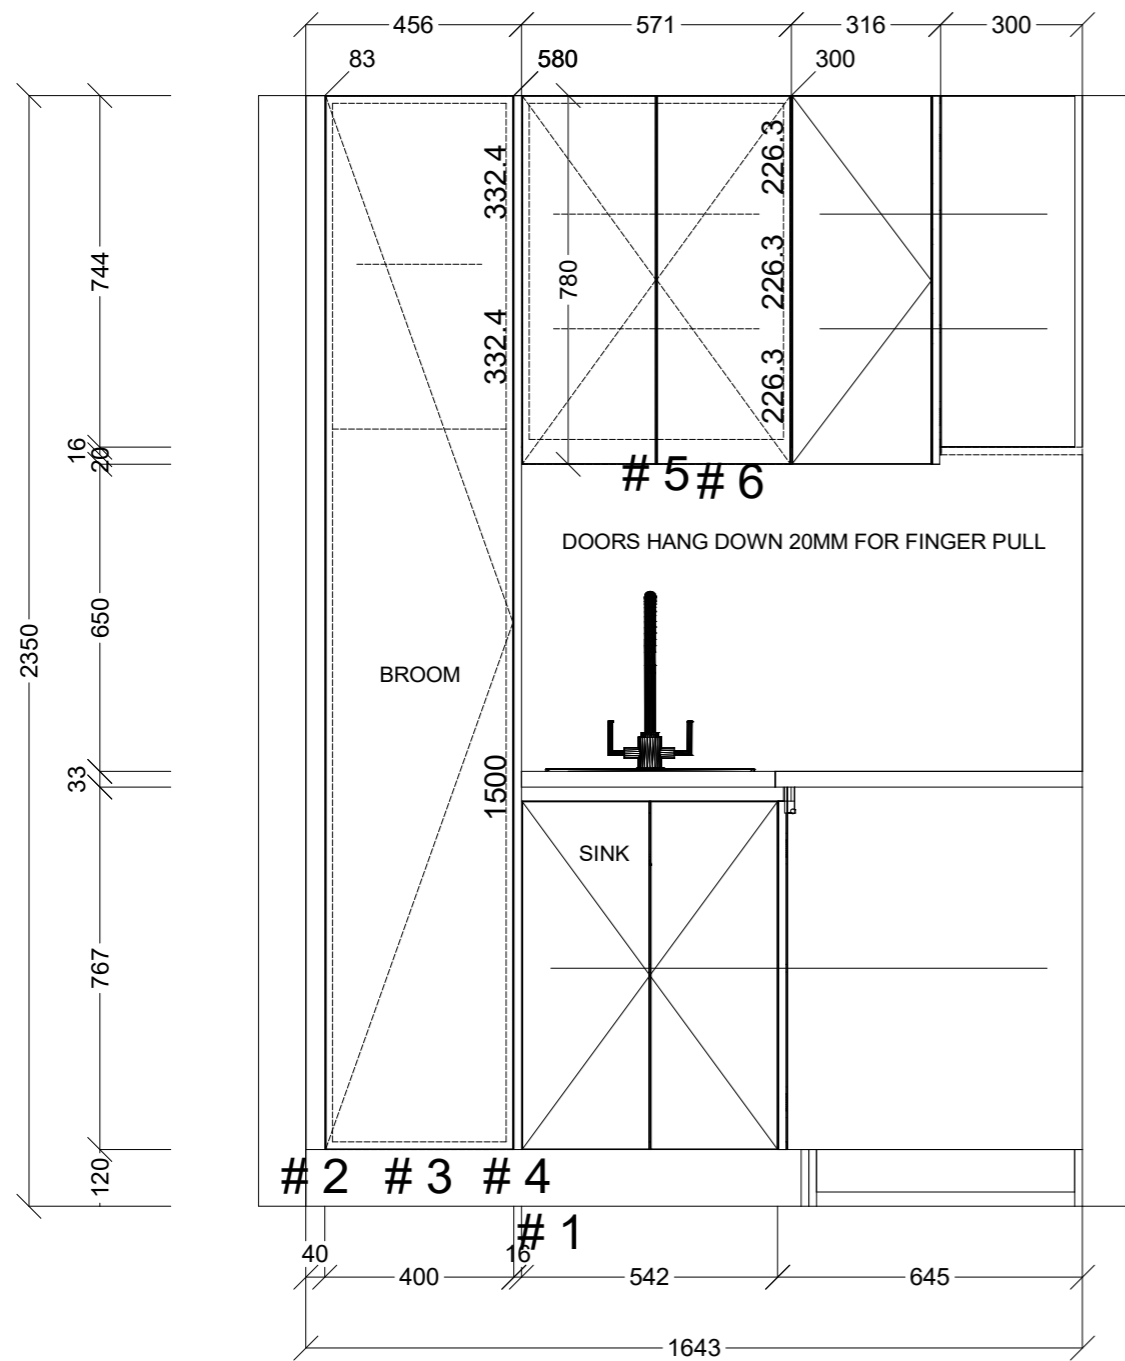

	Client: RED HOT PLUMBING		Door and panels style/colour: BLOSSOM WHITE MATT		Sheet 1 of 2
	Room: LAUNDRY	Benchtop Colour: POLYTEC WHITE TBA		Drawer slides: N/A	Carcass: WHITE HMR
	Date: 02/09/25	Address: 19 KILBURN GRV MOUNT MARTHA		Handles Item No: 45' FINGER PULL	Approved by:

 CONNECT KITCHENS	Client: RED HOT PLUMBING		Door and panels style/colour: BLOSSOM WHITE MATT		Sheet 2 of 2
	Room: LAUNDRY	Benchtop Colour: POLYTEC WHITE TBA		Drawer slides: N/A	Carcass: WHITE HMR
	Date: 02/09/25	Address: 19 KILBURN GRV MOUNT MARTHA		Handles Item No: 45' FINGER PULL	Approved by: