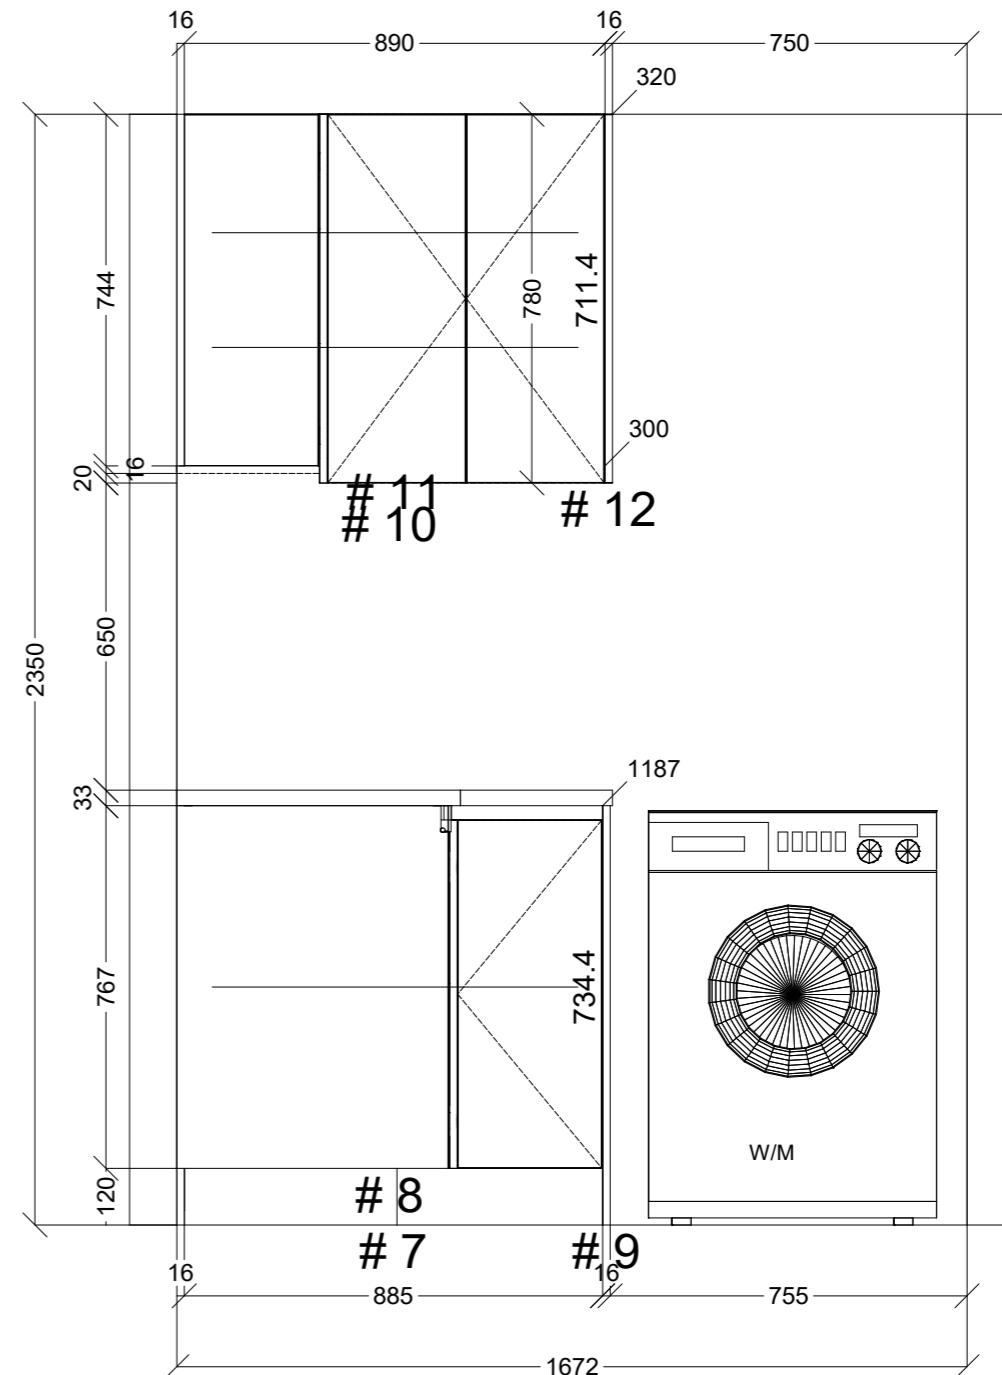

	Client: RED HOT PLUMBING		Door and panels style/colour: BLOSSOM WHITE MATT		Sheet 1 of 2
	Room: LAUNDRY	Benchtop Colour: POLYTEC WHITE TBA		Drawer slides: N/A	Carcass: WHITE HMR
	Date: 02/09/25	Address: 19 KILBURN GRV MOUNT MARTHA		Handles Item No: 45' FINGER PULL	Approved by:

 CONNECT KITCHENS	Client: RED HOT PLUMBING		Door and panels style/colour: BLOSSOM WHITE MATT		Sheet 2 of 2
	Room: LAUNDRY	Benchtop Colour: POLYTEC WHITE TBA		Drawer slides: N/A	Carcass: WHITE HMR
	Date: 02/09/25	Address: 19 KILBURN GRV MOUNT MARTHA		Handles Item No: 45' FINGER PULL	Approved by: