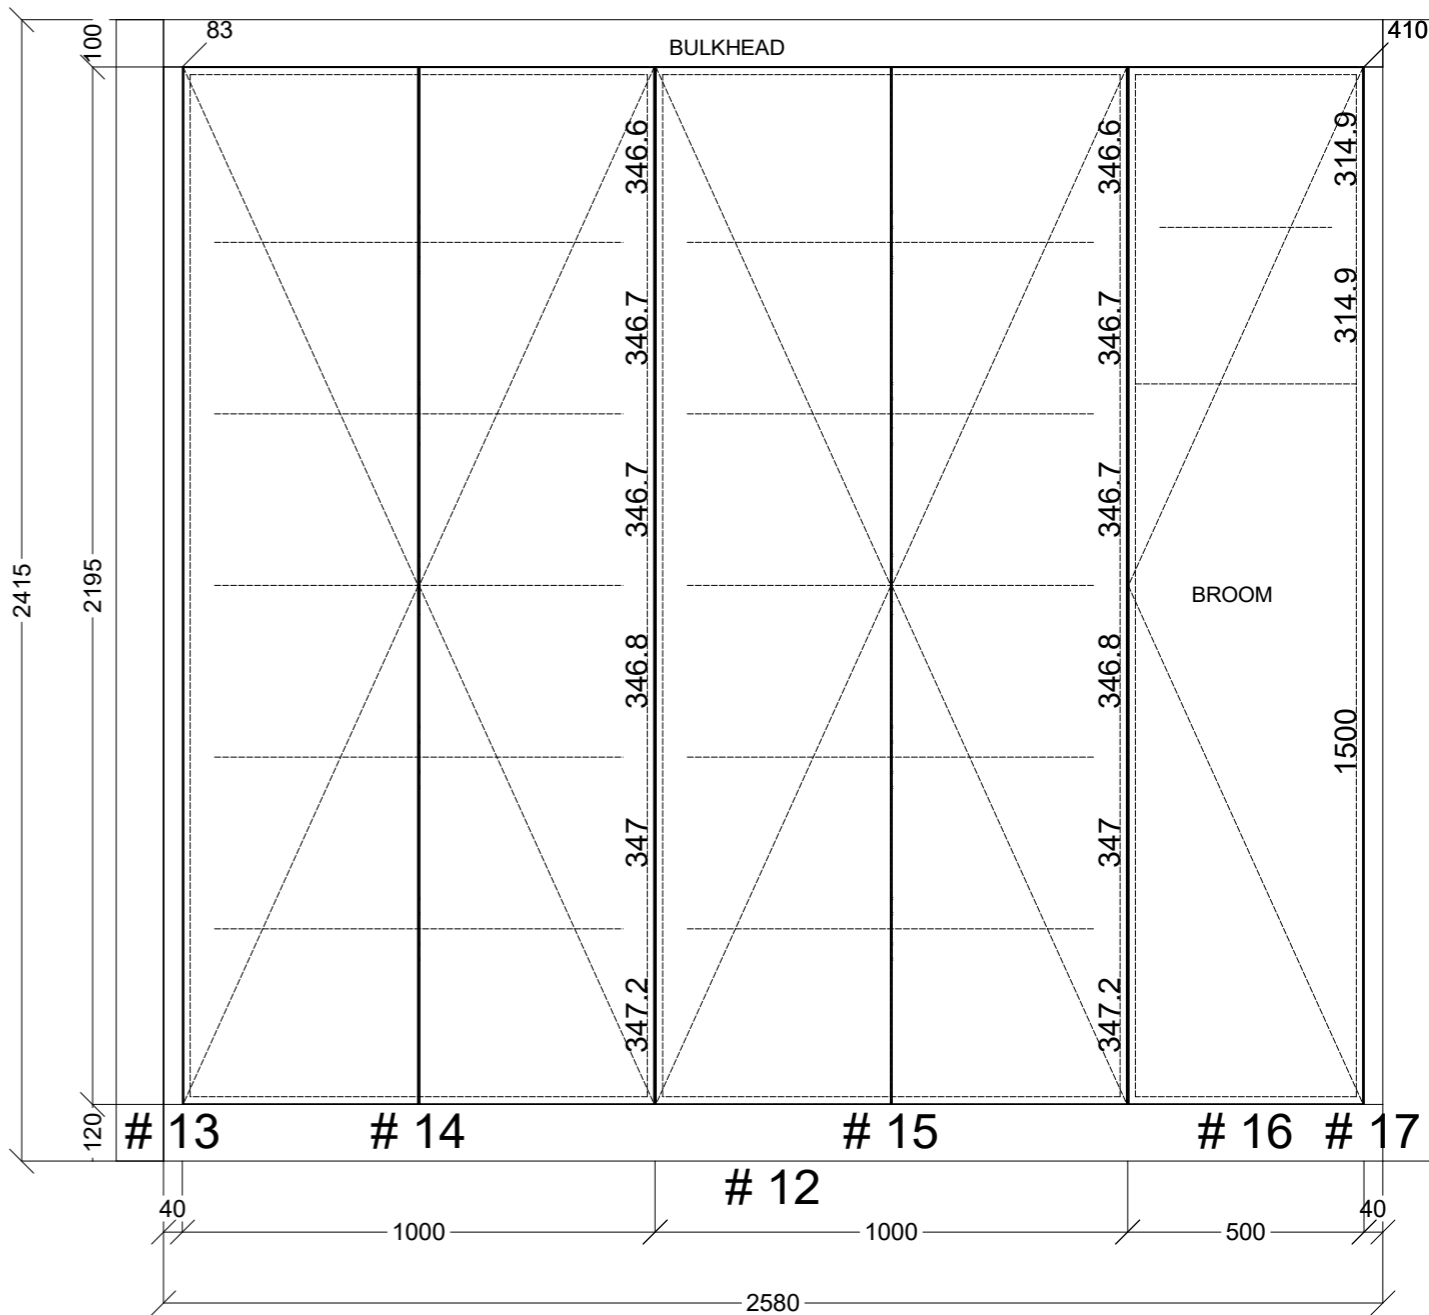

 CONNECT KITCHENS	Client: HOME TO GARDEN		Door and panels style/colour: BLOSSOM WHITE MATT		Sheet 1 of 3
	Room: LAUNDRY	Benchtop Colour: CHAMBORD MATT		Drawer slides:	Carcass: WHITE HMR
	Date: 04/09/25	Address: 12 MILTON CT ASPENDALE GARDENS	Handles Item No: 45 'INGERPULL/PTO		Approved by:

TALL SECTION PUSH TO OPEN

	Client: HOME TO GARDEN		Door and panels style/colour: BLOSSOM WHITE MATT		Sheet 2 of 3
	Room: LAUNDRY	Benchtop Colour: CHAMBORD MATT		Drawer slides:	Carcass: WHITE HMR
	Date: 04/09/25	Address: 12 MILTON CT ASPENDALE GARDENS		Handles Item No: 45 'INGERPULL/PTO	Approved by: