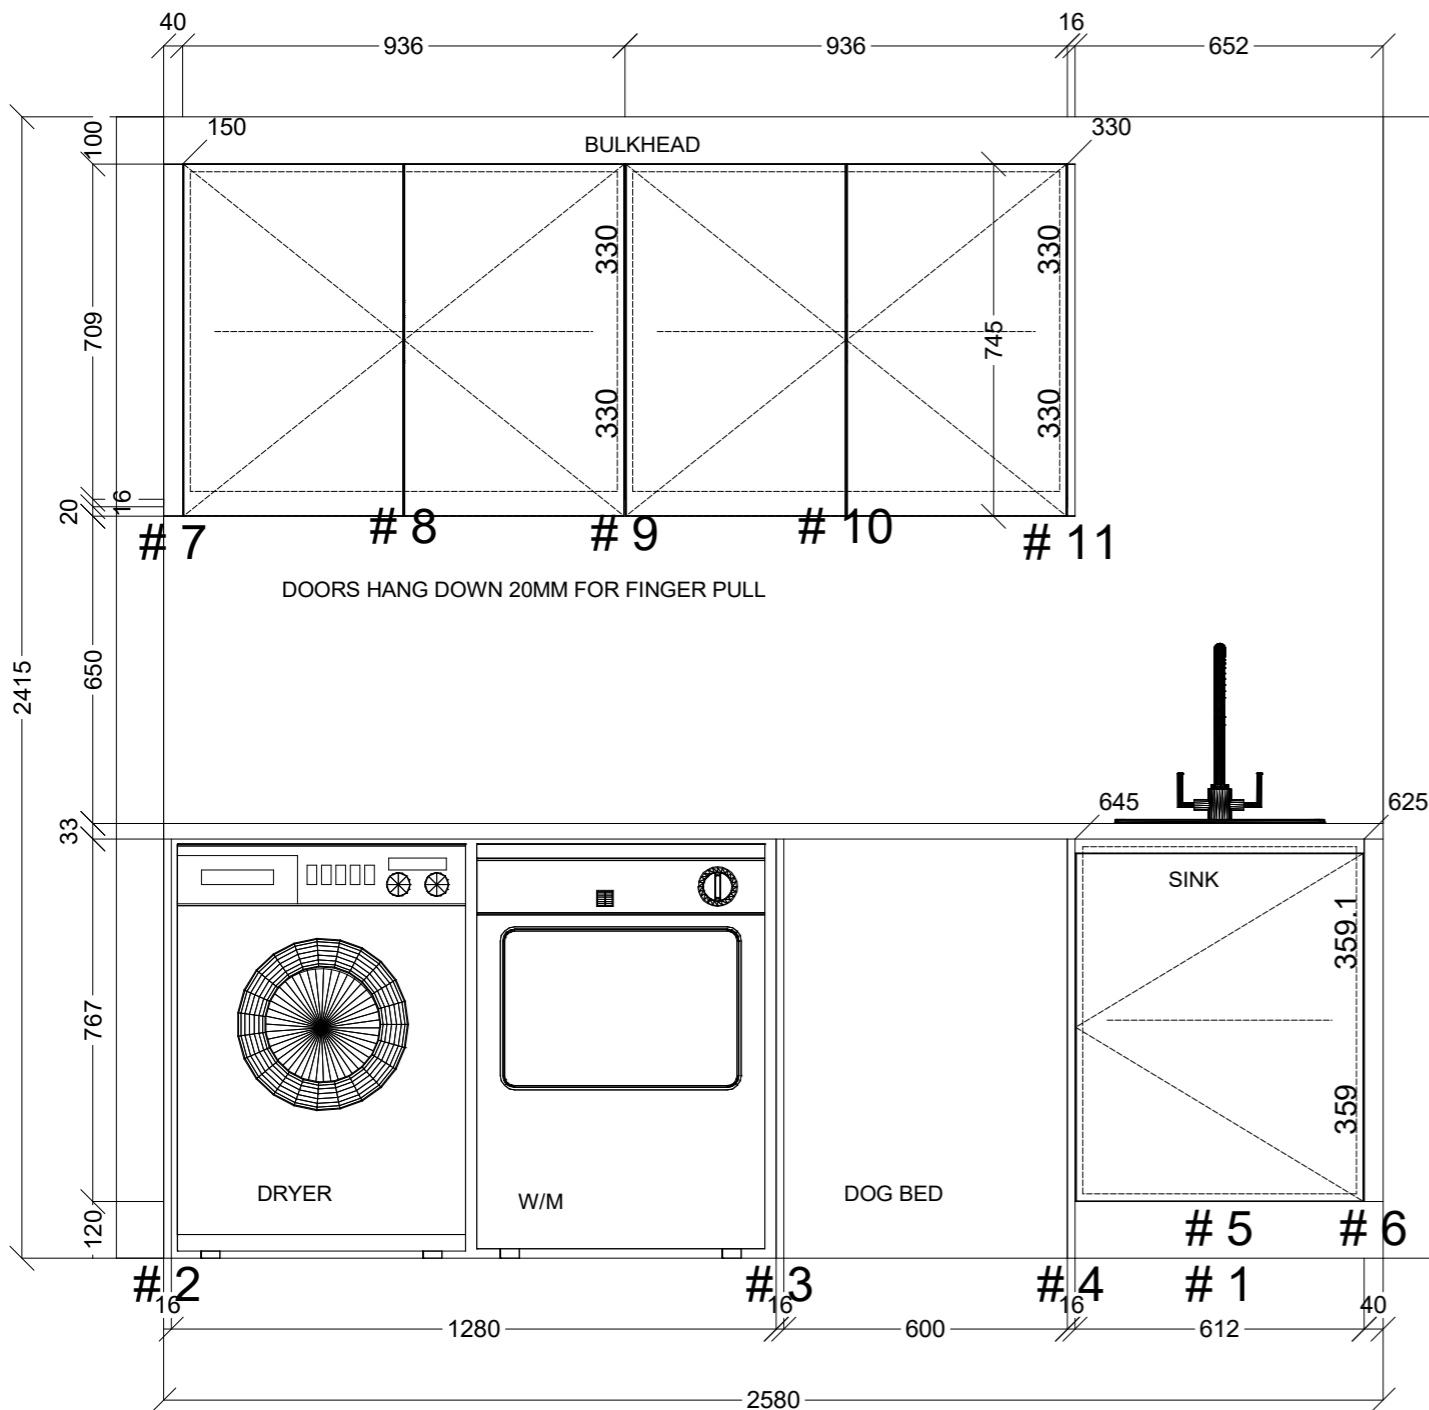

 CONNECT KITCHENS	Client: HOME TO GARDEN		Door and panels style/colour: BLOSSOM WHITE MATT		Sheet 1 of 3
	Room: LAUNDRY	Benchtop Colour: CHAMBORD MATT		Drawer slides:	Carcass: WHITE HMR
	Date: 04/09/25	Address: 12 MILTON CT ASPENDALE GARDENS	Handles Item No: 45 'INGERPULL/PTO		Approved by:

TALL SECTION PUSH TO OPEN

	Client: HOME TO GARDEN		Door and panels style/colour: BLOSSOM WHITE MATT		Sheet 2 of 3
	Room: LAUNDRY	Benchtop Colour: CHAMBORD MATT		Drawer slides:	Carcass: WHITE HMR
	Date: 04/09/25	Address: 12 MILTON CT ASPENDALE GARDENS		Handles Item No: 45 'INGERPULL/PTO	Approved by:

 CONNECT KITCHENS	Client: HOME TO GARDEN		Door and panels style/colour: BLOSSOM WHITE MATT		Sheet 3 of 3
	Room: LAUNDRY	Benchtop Colour: CHAMBORD MATT		Drawer slides:	Carcass: WHITE HMR
	Date: 04/09/25	Address: 12 MILTON CT ASPENDALE GARDENS	Handles Item No: 45 'INGERPULL/PTO		Approved by: