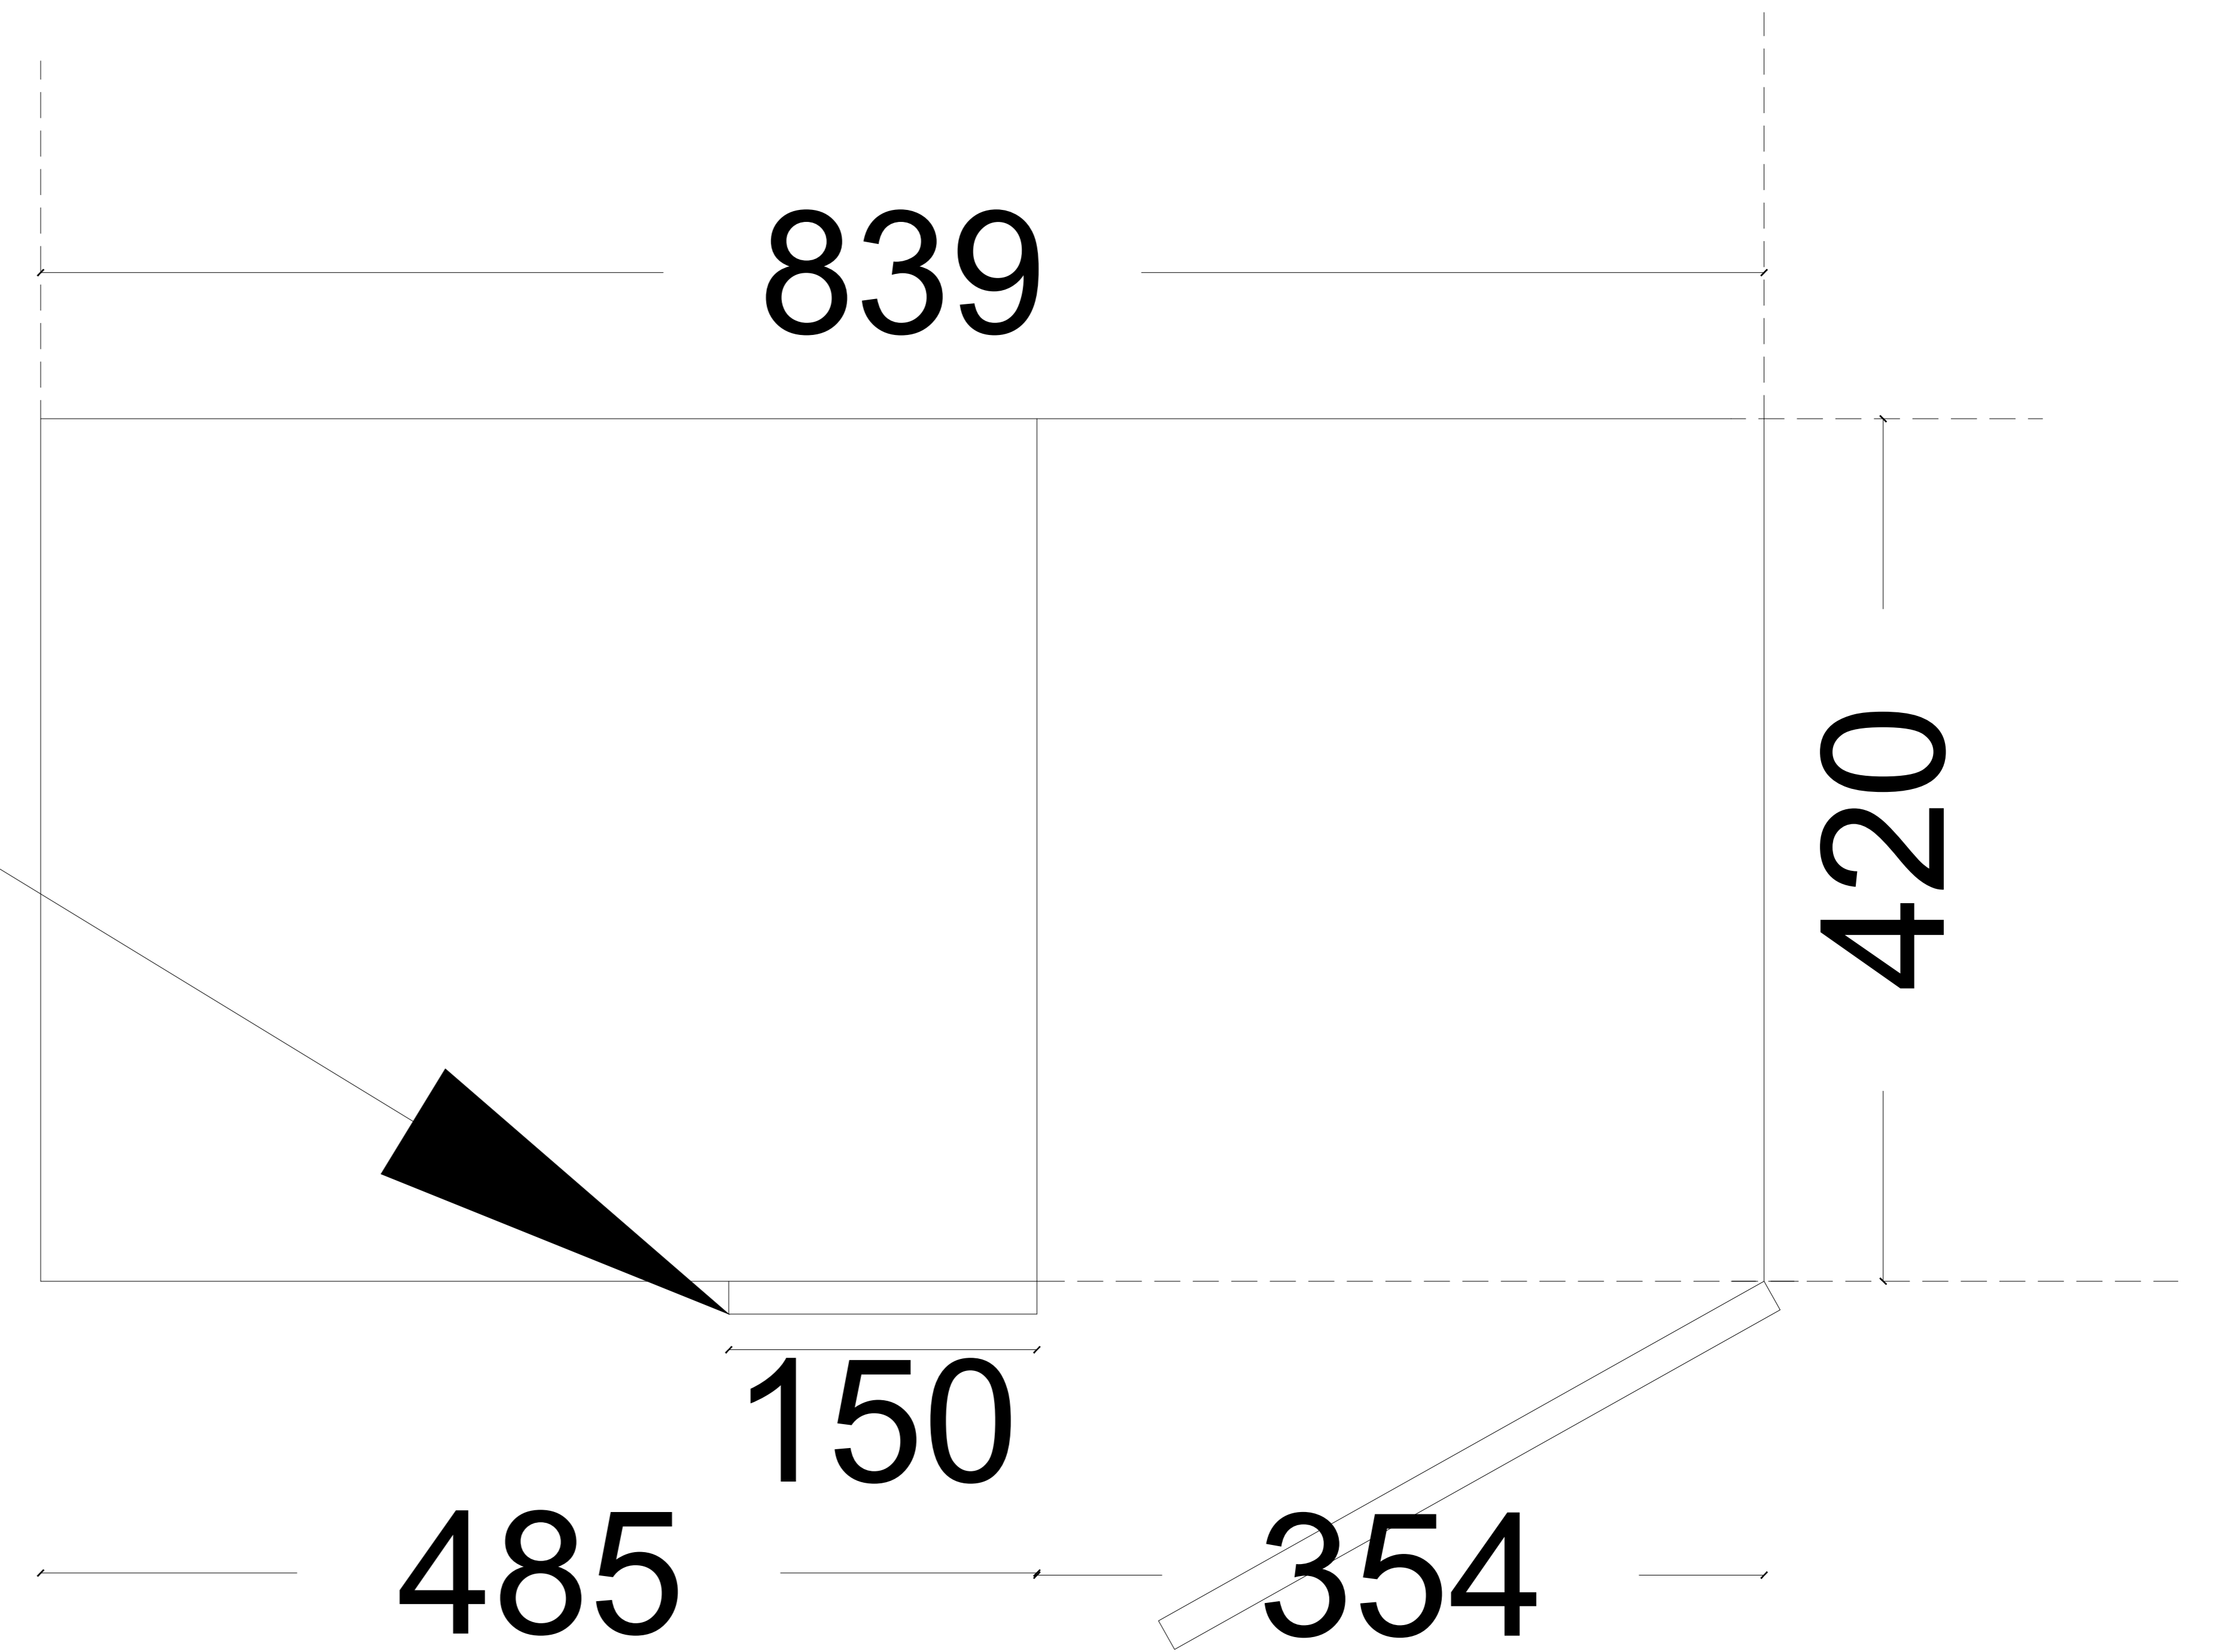

Blind colour panel 150 enough

Cab # 1