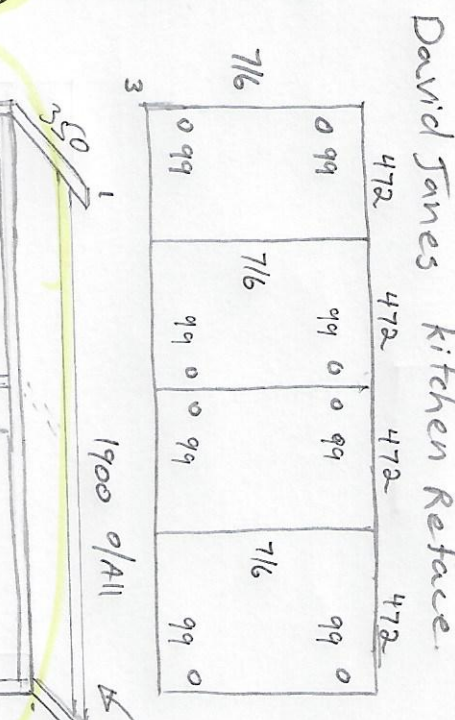

David Jones Kitchen Reface

Friday 11.01.25

UCH 80H-2
Rangehood Gasair

All open shelves
ply 6 Decopp Dux Black LX 7 x 2 sides
on Birch ply wood 18mm = 19.5mm thick

Inside cutout size is inc edging.

Doors & Panels Clean touch-white finger print resistance
3X 18mm 3600 x 1200 with film x 1 side