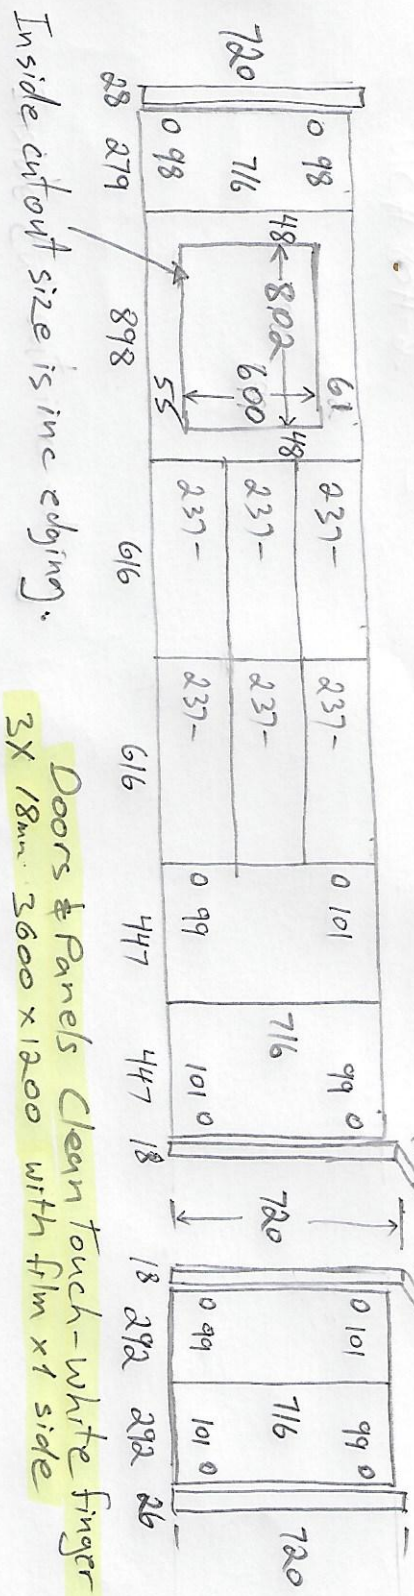

David Jones Kitchen Reface

Friday 11.01.25

UCH 80H-2
Rangehood Gasair

All open shelves
ply 6 Decopp Dux Black LX 7 x 2 sides
on Birch ply wood 18mm = 19.5mm thick

Inside cutout size is inc edging.

Doors & Panels Clean touch-white finger print resistance
3X 18mm 3600 x 1200 with film x 1 side