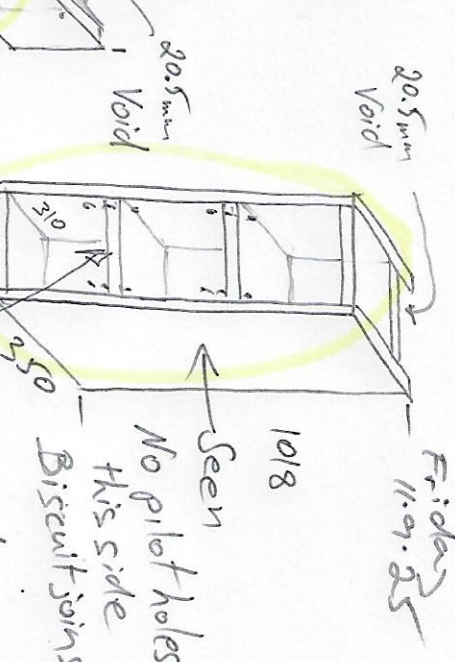

David Jones Kitchen Reface

Friday 11.01.25

UCH 80H-2
Rangehood Gasair

All open shelves
ply 6 Decopp Dux Black LX 7 x 2 sides
on Birch ply wood 18mm = 19.5mm thick

Inside cutout size is inc edging.

Doors & Panels Clean touch-white finger print resistance
3X 18mm 3600 x 1200 with film x 1 side