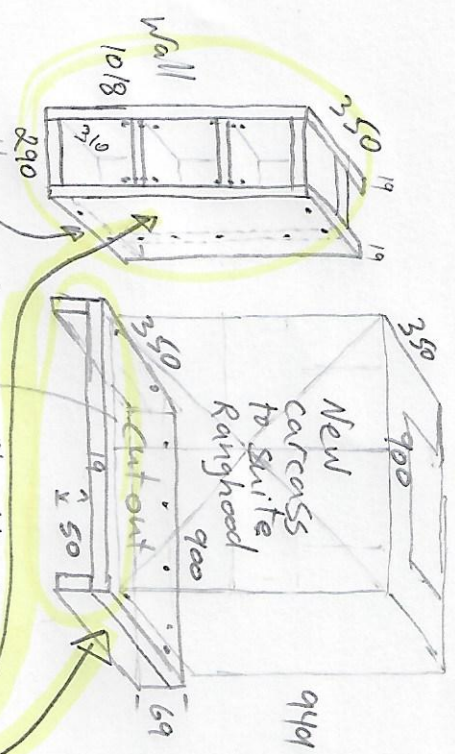

David Jones Kitchen Reface

Friday 11.01.25

UCH 80H-2
Rangehood Gasair

All open shelves
ply 6 Decopp Dux Black LX 7 x 2 sides
on Birch ply wood 18mm = 19.5mm thick

Inside cutout size is inc edging.

Doors & Panels Clean touch-white finger print resistance
3X 18mm 3600 x 1200 with film x 1 side