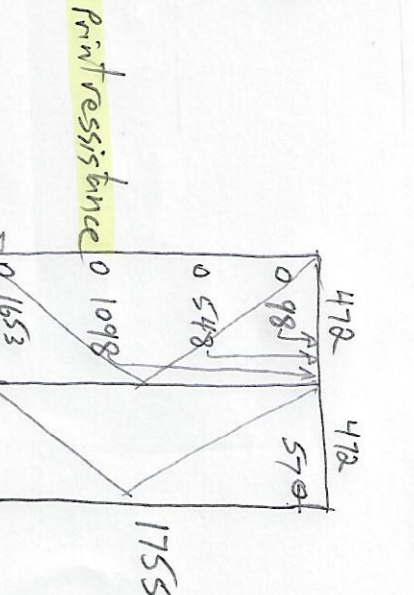

David Jones Kitchen Reface

Friday 11.01.25

UCH 80H-2
Rangehood Gasair

All open shelves
ply 6 Decopp Dux Black LX 7 x 2 sides
on Birch ply wood 18mm = 19.5mm thick

Inside cutout size is inc edging.

Doors & Panels Clean touch-white finger print resistance
3X 18mm 3600 x 1200 with film x 1 side