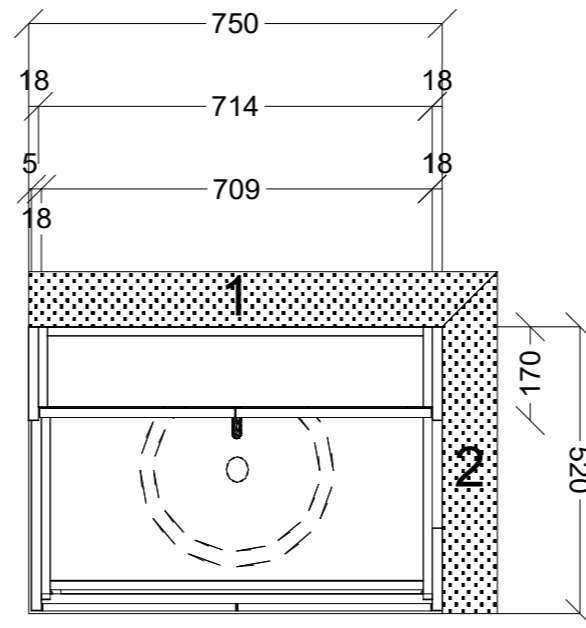

	Client: KLASS PROJECTS		Door and panels style/colour: BOSTON OAK WOODMATT		Sheet 1 of 3
	Room: BATHROOM	Benchtop Colour: 20MM LAVISTONE FROSTY WHITE		Drawer slides: BLUM ANTARO	Carcass: WHITE HMR
	Date: 21/09/25	Address: 50 YORK ST IVANHOE	Handles Item No: 45' FINGER PULL		Approved by: <i>Steven Koehrer</i>

 <b>CONNECT KITCHENS</b>	Client: KLASS PROJECTS		Door and panels style/colour: BOSTON OAK WOODMATT		Sheet 2 of 3
	Room: ENSUITE	Benchtop Colour: 20MM LAVISTONE FROSTY WHITE	Drawer slides: N/A		Carcass: WHITE HMR
	Date: 21/09/25	Address: 50 YORK ST IVANHOE	Handles Item No: 45' FINGER PULL		Approved by: <i>Steven Kocher</i>

	Client: KLASS PROJECTS		Door and panels style/colour: ULTRA WHITE VENETTE		Sheet 3 of 3
	Room: LAUNDRY	Benchtop Colour: 20MM LAVISTONE FROSTY WHITE		Drawer slides: N/A	Carcass: WHITE HMR
	Date: 21/09/25	Address: 50 YORK ST IVANHOE		Handles Item No: 45' FINGER PULL	Approved by: <i>Steven Kocher</i>