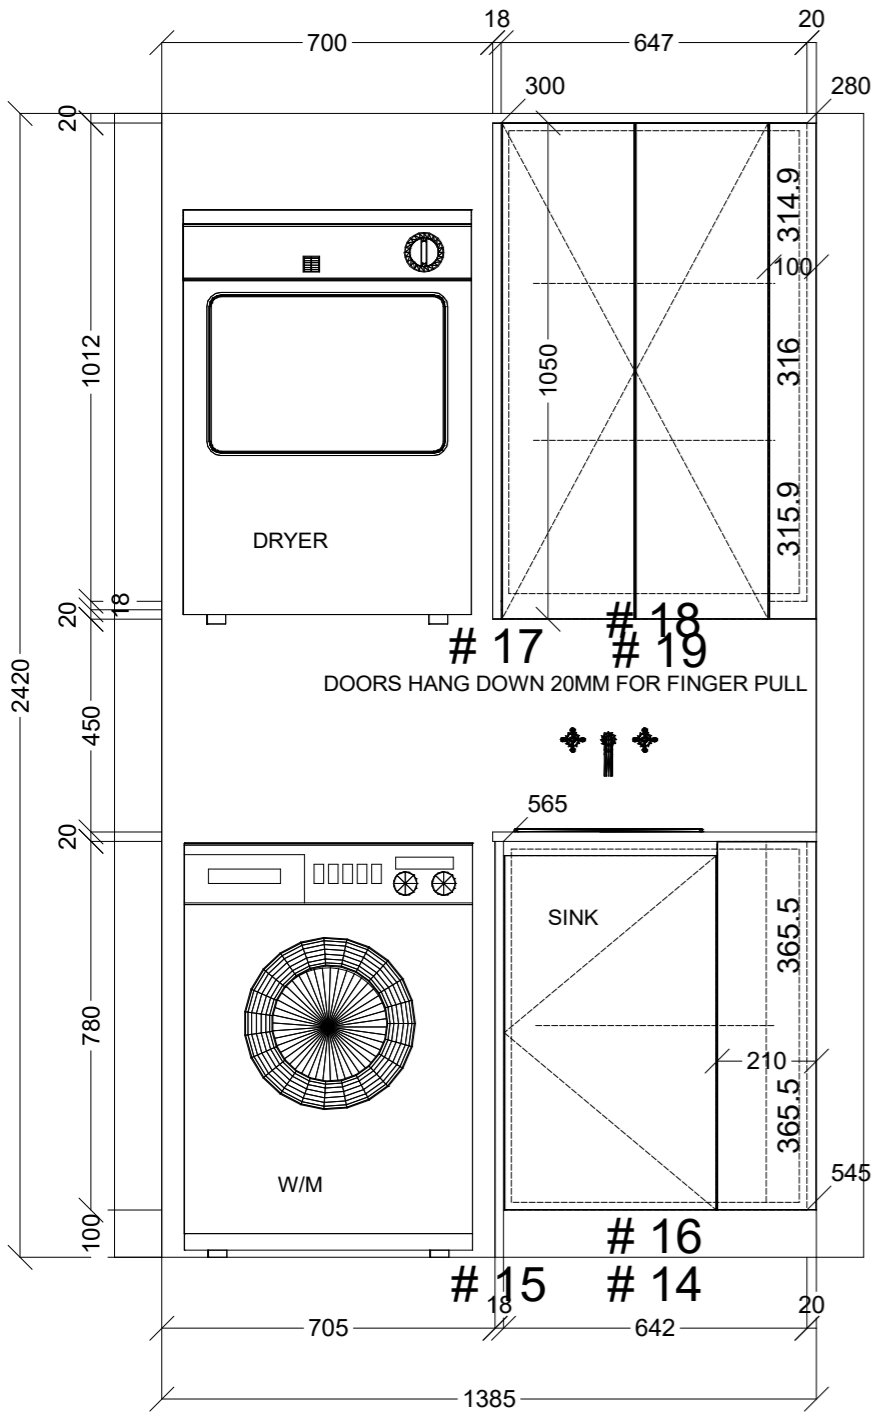

	Client: KLASS PROJECTS		Door and panels style/colour: BOSTON OAK WOODMATT		Sheet 1 of 3
	Room: BATHROOM	Benchtop Colour: 20MM LAVISTONE FROSTY WHITE		Drawer slides: BLUM ANTARO	Carcass: WHITE HMR
	Date: 21/09/25	Address: 50 YORK ST IVANHOE	Handles Item No: 45' FINGER PULL		Approved by: <i>Steven Koehrer</i>

 <b>CONNECT KITCHENS</b>	Client: KLASS PROJECTS		Door and panels style/colour: BOSTON OAK WOODMATT		Sheet 2 of 3
	Room: ENSUITE	Benchtop Colour: 20MM LAVISTONE FROSTY WHITE	Drawer slides: N/A		Carcass: WHITE HMR
	Date: 21/09/25	Address: 50 YORK ST IVANHOE	Handles Item No: 45' FINGER PULL		Approved by: <i>Steven Kocher</i>

	Client: KLASS PROJECTS		Door and panels style/colour: ULTRA WHITE VENETTE		Sheet 3 of 3
	Room: LAUNDRY	Benchtop Colour: 20MM LAVISTONE FROSTY WHITE		Drawer slides: N/A	Carcass: WHITE HMR
	Date: 21/09/25	Address: 50 YORK ST IVANHOE		Handles Item No: 45' FINGER PULL	Approved by: <i>Steven Kocher</i>