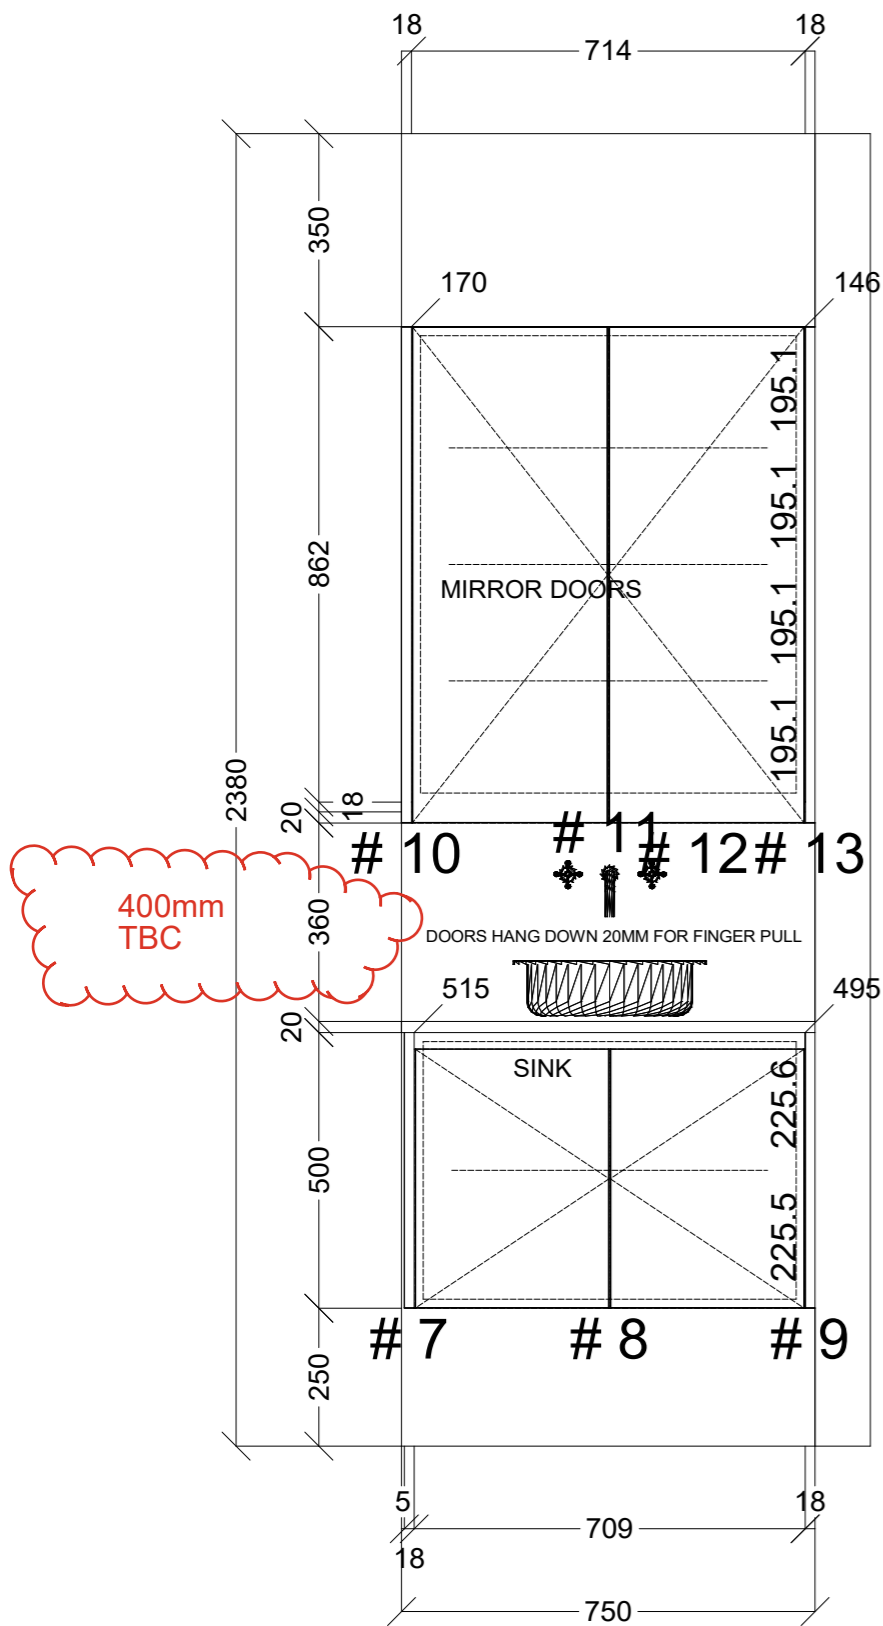

	Client: KLASS PROJECTS		Door and panels style/colour: BOSTON OAK WOODMATT		Sheet 1 of 3
	Room: BATHROOM	Benchtop Colour: 20MM LAVISTONE FROSTY WHITE		Drawer slides: BLUM ANTARO	Carcass: WHITE HMR
	Date: 21/09/25	Address: 50 YORK ST IVANHOE	Handles Item No: 45' FINGER PULL		Approved by: <i>Steven Koehrer</i>

 <b>CONNECT KITCHENS</b>	Client: KLASS PROJECTS		Door and panels style/colour: BOSTON OAK WOODMATT		Sheet 2 of 3
	Room: ENSUITE	Benchtop Colour: 20MM LAVISTONE FROSTY WHITE	Drawer slides: N/A		Carcass: WHITE HMR
	Date: 21/09/25	Address: 50 YORK ST IVANHOE	Handles Item No: 45' FINGER PULL		Approved by: <i>Steven Kocher</i>

	Client: KLASS PROJECTS		Door and panels style/colour: ULTRA WHITE VENETTE		Sheet 3 of 3
	Room: LAUNDRY	Benchtop Colour: 20MM LAVISTONE FROSTY WHITE		Drawer slides: N/A	Carcass: WHITE HMR
	Date: 21/09/25	Address: 50 YORK ST IVANHOE		Handles Item No: 45' FINGER PULL	Approved by: <i>Steven Kocher</i>