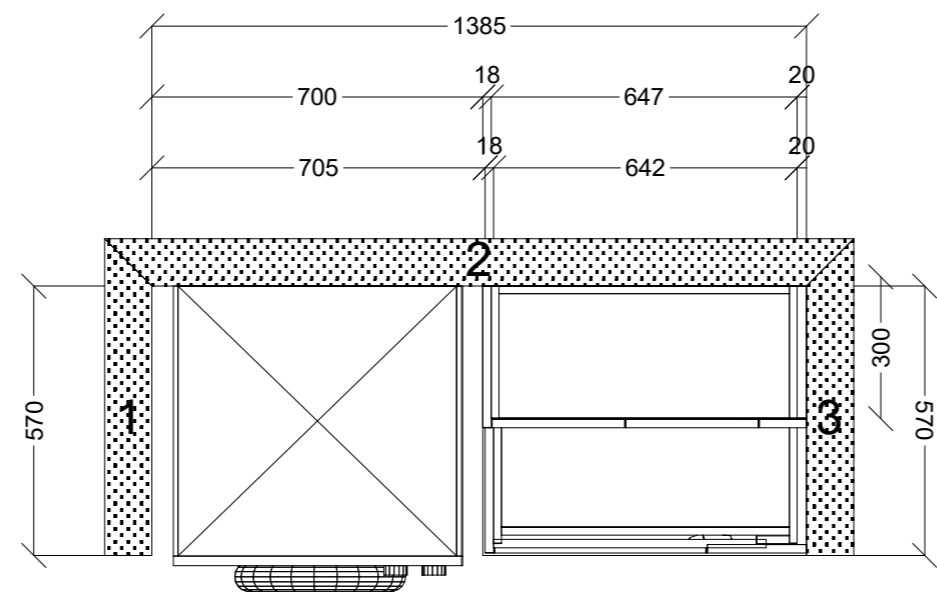

	Client: KLASS PROJECTS		Door and panels style/colour: BOSTON OAK WOODMATT		Sheet 1 of 3
	Room: BATHROOM	Benchtop Colour: 20MM LAVISTONE FROSTY WHITE		Drawer slides: BLUM ANTARO	Carcass: WHITE HMR
	Date: 21/09/25	Address: 50 YORK ST IVANHOE	Handles Item No: 45' FINGER PULL		Approved by: <i>Steven Koehrer</i>

 <b>CONNECT KITCHENS</b>	Client: KLASS PROJECTS		Door and panels style/colour: BOSTON OAK WOODMATT		Sheet 2 of 3
	Room: ENSUITE	Benchtop Colour: 20MM LAVISTONE FROSTY WHITE	Drawer slides: N/A		Carcass: WHITE HMR
	Date: 21/09/25	Address: 50 YORK ST IVANHOE	Handles Item No: 45' FINGER PULL		Approved by: <i>Steven Kocher</i>

	Client: KLASS PROJECTS		Door and panels style/colour: ULTRA WHITE VENETTE		Sheet 3 of 3
	Room: LAUNDRY	Benchtop Colour: 20MM LAVISTONE FROSTY WHITE		Drawer slides: N/A	Carcass: WHITE HMR
	Date: 21/09/25	Address: 50 YORK ST IVANHOE		Handles Item No: 45' FINGER PULL	Approved by: <i>Steven Kocher</i>