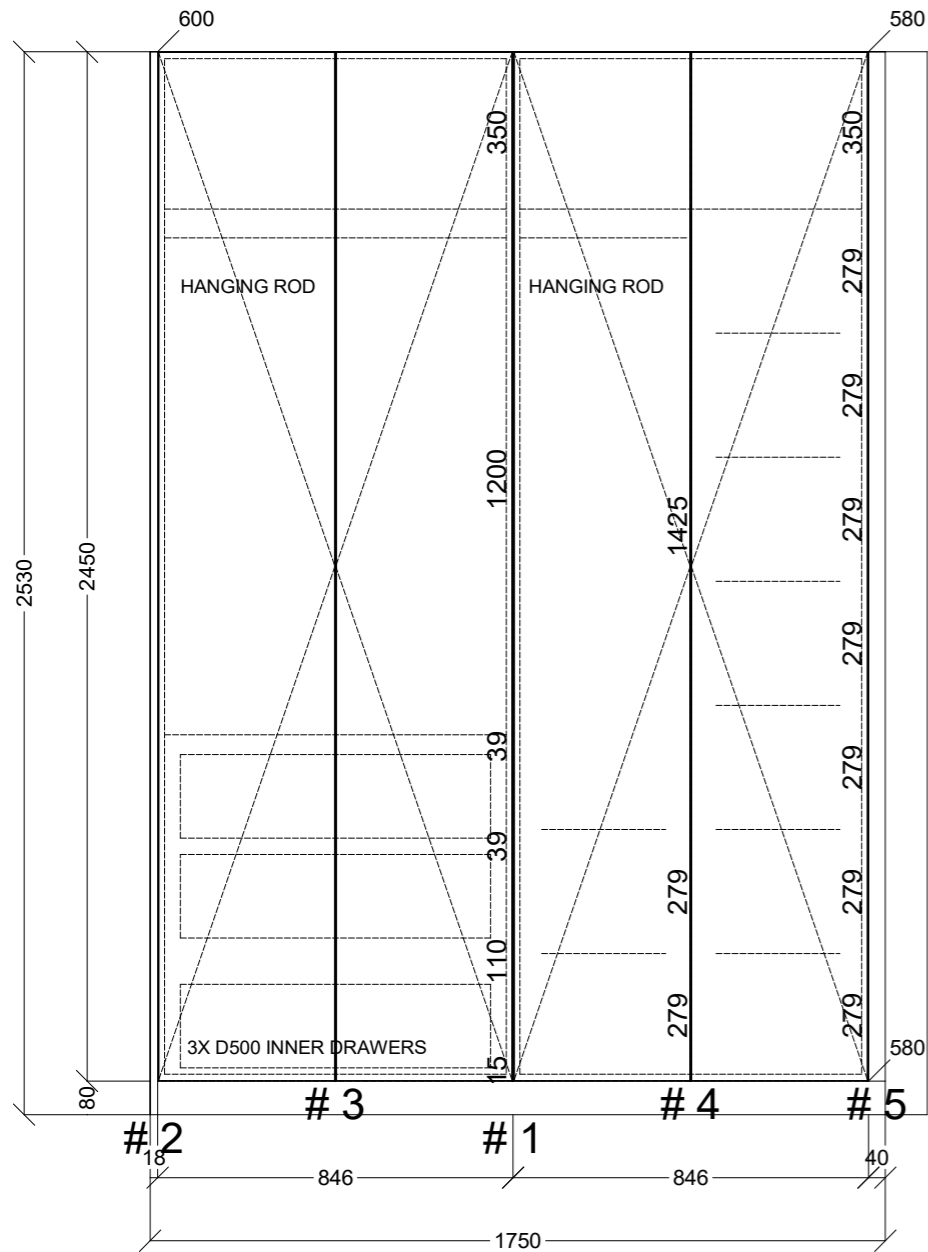

10mm  
VOID BEHIND  
THESE CABS

600mm  
DEEP PANEL  
IS FINE!

	Client: JENNY		Door and panels style/colour: VERDECON GOLDEN OAK <del>VERDEOR WOODGRAIN TBA</del>		Sheet 1 of 2
	Room: MAIN ROBE	Benchtop Colour: N/A	Drawer slides: BLUM ANTARO		Carcass: WHITE HMR
	Date: 21/09/25	Address: 21 PAXTON ST MALVERN EAST	Handles Item No: PTO		Approved by:

20mm  
VOID  
BEHIND  
THESE  
CABS  
DUE TO  
HUMP  
IN WALL

600mm  
DEEP PANELS  
IS FINE

	Client: JENNY		Door and panels style/colour: VERDEOR WOODGRAIN TBA		Sheet 2 of 2
	Room: BED 2 ROE	Benchtop Colour: N/A		Drawer slides: BLUM ANTARO	Carcass: WHITE HMR
	Date: 21/09/25	Address: 21 PAXTON ST MALVERN EAST		Handles Item No: PTO	Approved by: