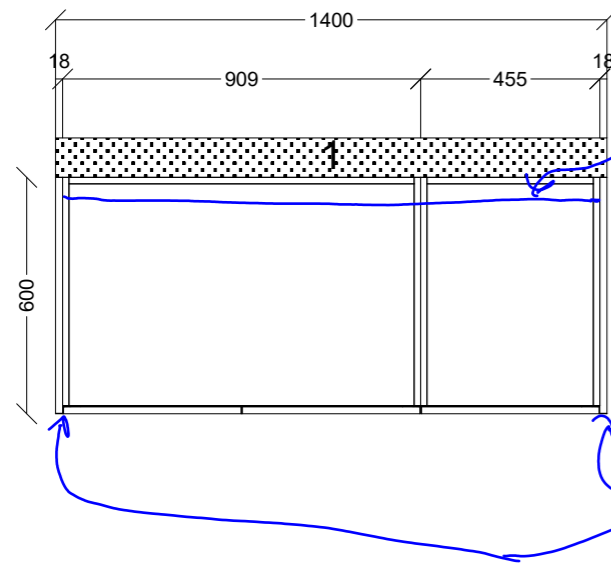

10mm  
VOID BEHIND  
THESE CABS

600mm  
DEEP PANEL  
IS FINE!

	Client: JENNY		Door and panels style/colour: VERDECON GOLDEN OAK <del>VERDEOR WOODGRAIN TBA</del>		Sheet 1 of 2
	Room: MAIN ROBE	Benchtop Colour: N/A	Drawer slides: BLUM ANTARO		Carcass: WHITE HMR
	Date: 21/09/25	Address: 21 PAXTON ST MALVERN EAST	Handles Item No: PTO		Approved by:

20mm  
VOID  
BEHIND  
THESE  
CABS  
DUE TO  
HUMP  
IN WALL

600mm  
DEEP PANELS  
IS FINE

	Client: JENNY		Door and panels style/colour: VERDEOR WOODGRAIN TBA		Sheet 2 of 2
	Room: BED 2 ROE	Benchtop Colour: N/A		Drawer slides: BLUM ANTARO	Carcass: WHITE HMR
	Date: 21/09/25	Address: 21 PAXTON ST MALVERN EAST		Handles Item No: PTO	Approved by: