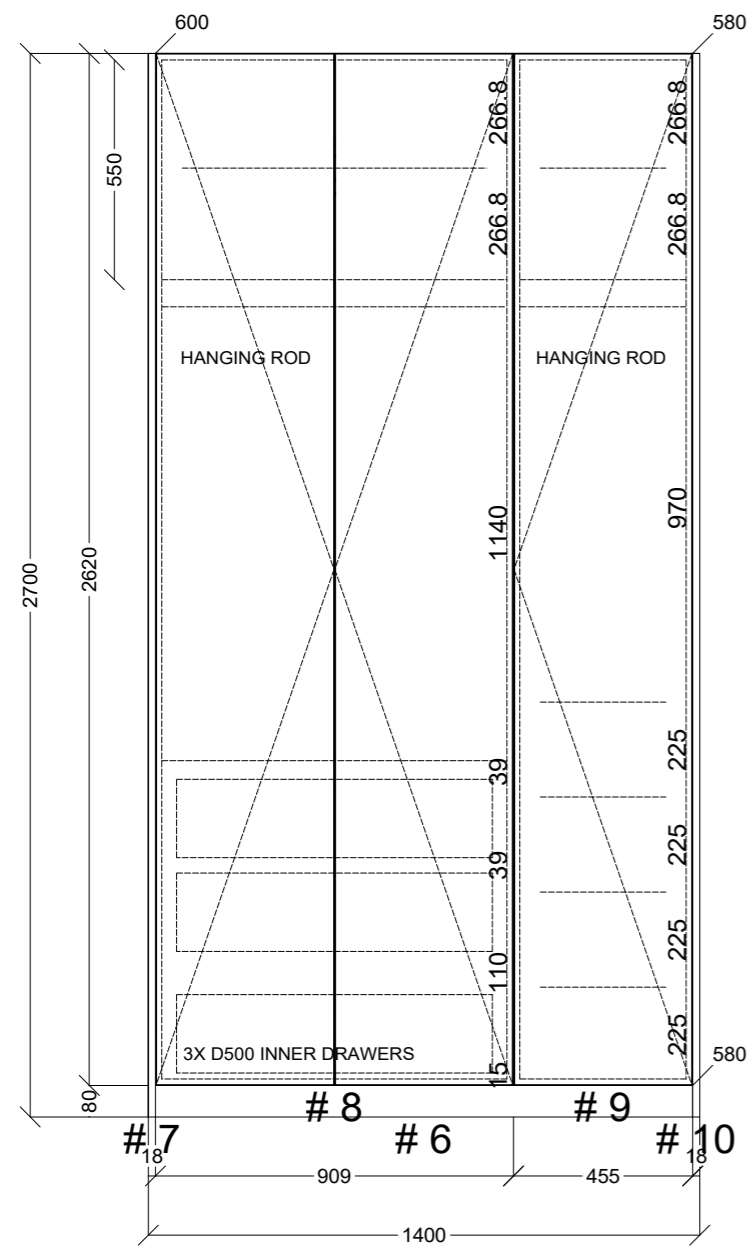

10mm  
VOID BEHIND  
THESE CABS

600mm  
DEEP PANEL  
IS FINE!

	Client: JENNY		Door and panels style/colour: VERDECON GOLDEN OAK <del>VERDEOR WOODGRAIN TBA</del>		Sheet 1 of 2
	Room: MAIN ROBE	Benchtop Colour: N/A	Drawer slides: BLUM ANTARO		Carcass: WHITE HMR
	Date: 21/09/25	Address: 21 PAXTON ST MALVERN EAST	Handles Item No: PTO		Approved by:

20mm  
VOID  
BEHIND  
THESE  
CABS  
DUE TO  
HUMP  
IN WALL

600mm  
DEEP PANELS  
IS FINE

	Client: JENNY		Door and panels style/colour: VERDEOR WOODGRAIN TBA		Sheet 2 of 2
	Room: BED 2 ROE	Benchtop Colour: N/A		Drawer slides: BLUM ANTARO	Carcass: WHITE HMR
	Date: 21/09/25	Address: 21 PAXTON ST MALVERN EAST		Handles Item No: PTO	Approved by: