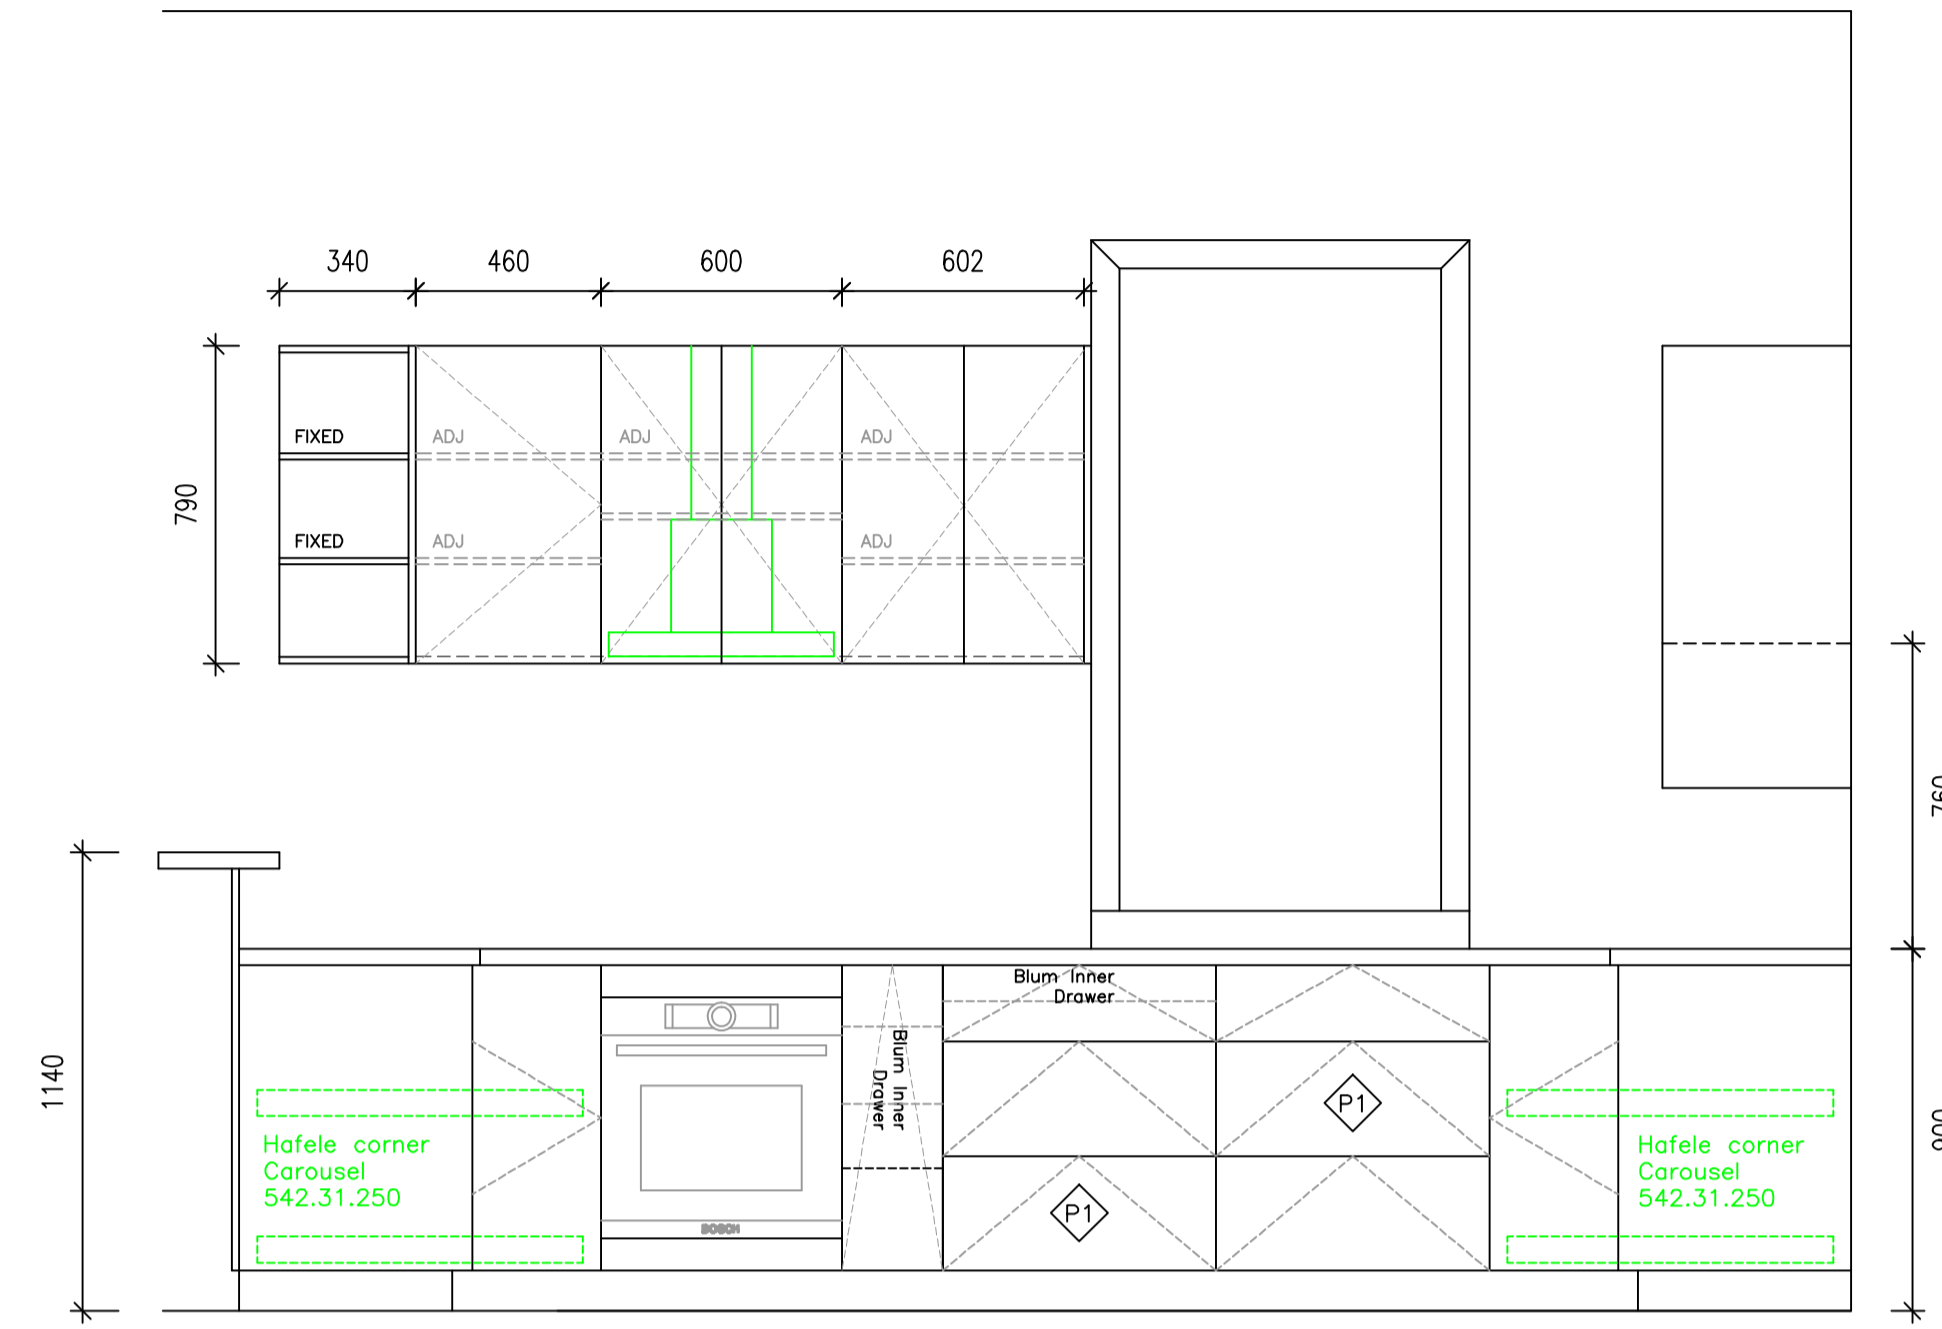

PLAN VIEW

ELEVATION A

FINISHES

- S1 40mm STONE BENCHTOPS MATERIAL AND COLOUR TBC
L M MENDOZA TO DEAL WITH VP STONE DIRECT
- P1 18mm DOORS AND PANELS FINISHED IN 2 PACK POLYURETHANE
DULUX NATURAL WHITE SATIN

ELEVATION B

ELEVATION C

**L&M.
MENDOZA**

PROJECT:
54 ADDISON ST ELWOOD

Drawing Title : KITCHEN
Date: 02/10/2025
Drawing No. A1
Revision : A
Drawn : AC

PLANS INSPECTED AND
APPROVED FOR CONSTRUCTION

NAME _____