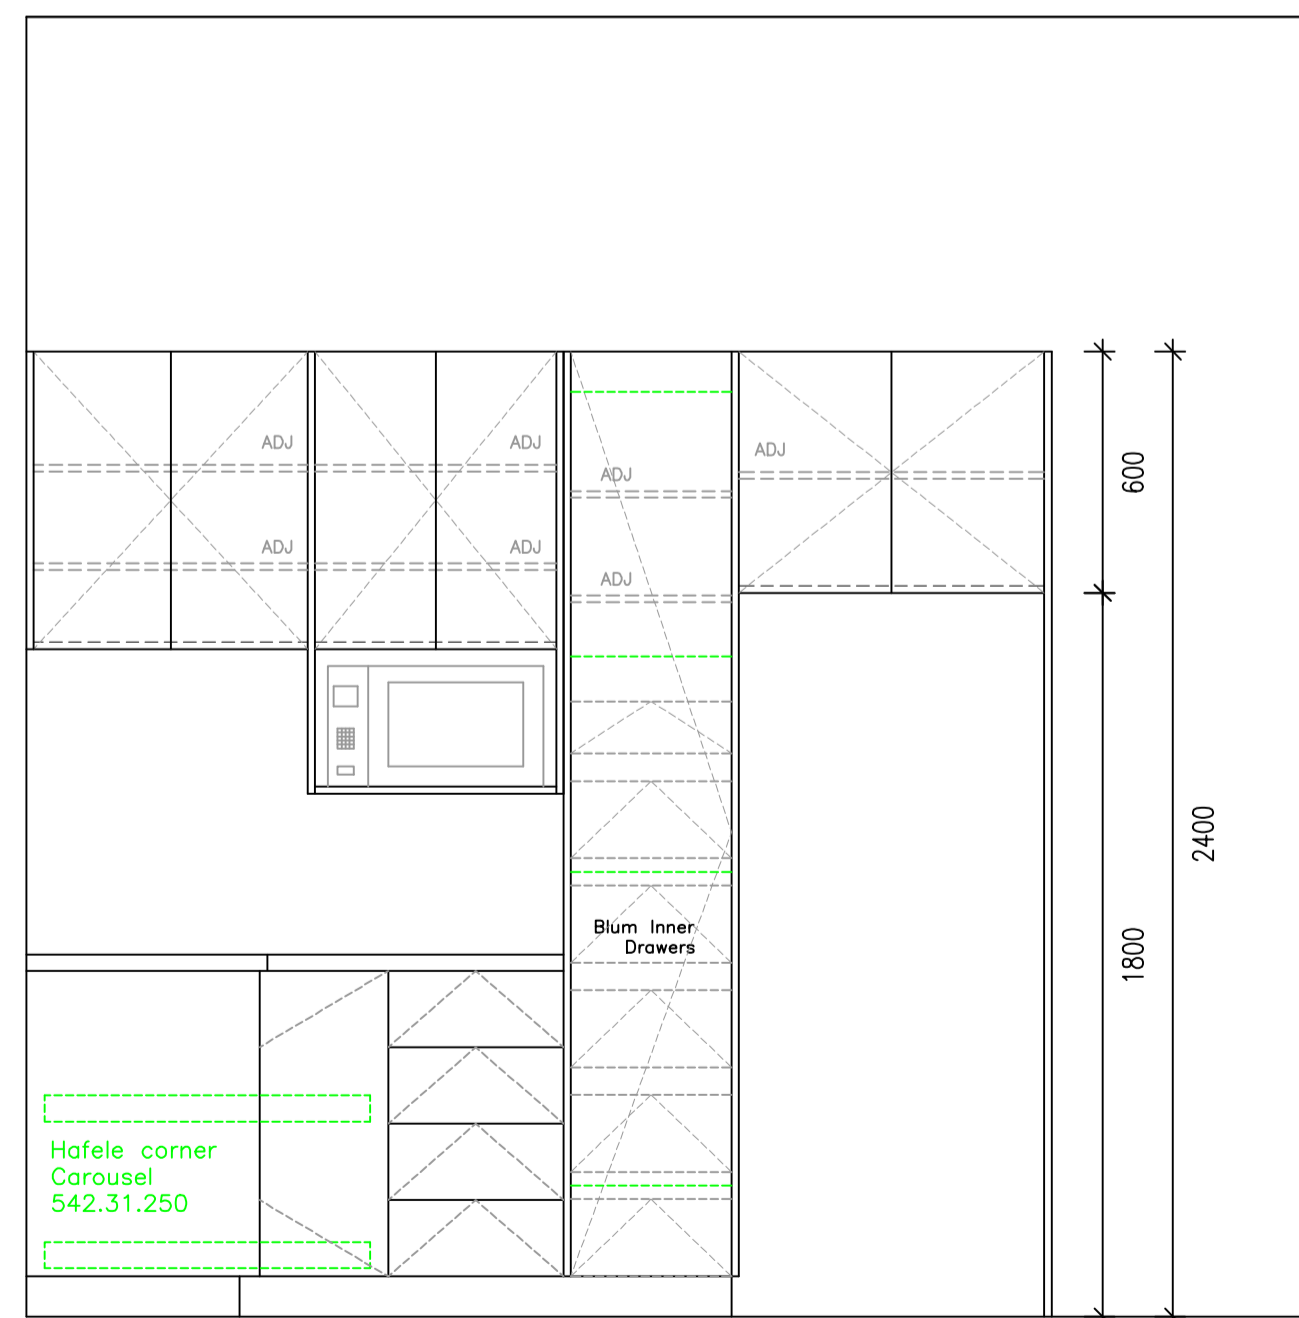

PLAN VIEW

ELEVATION A

FINISHES

- S1 40mm STONE BENCHTOPS MATERIAL AND COLOUR TBC
L M MENDOZA TO DEAL WITH VP STONE DIRECT
- P1 18mm DOORS AND PANELS FINISHED IN 2 PACK POLYURETHANE
DULUX NATURAL WHITE SATIN

ELEVATION B

ELEVATION C

**L&M.
MENDOZA**

PROJECT:
54 ADDISON ST ELWOOD

Drawing Title : KITCHEN
Date: 02/10/2025
Drawing No. A1
Revision : A
Drawn : AC

PLANS INSPECTED AND
APPROVED FOR CONSTRUCTION

NAME _____