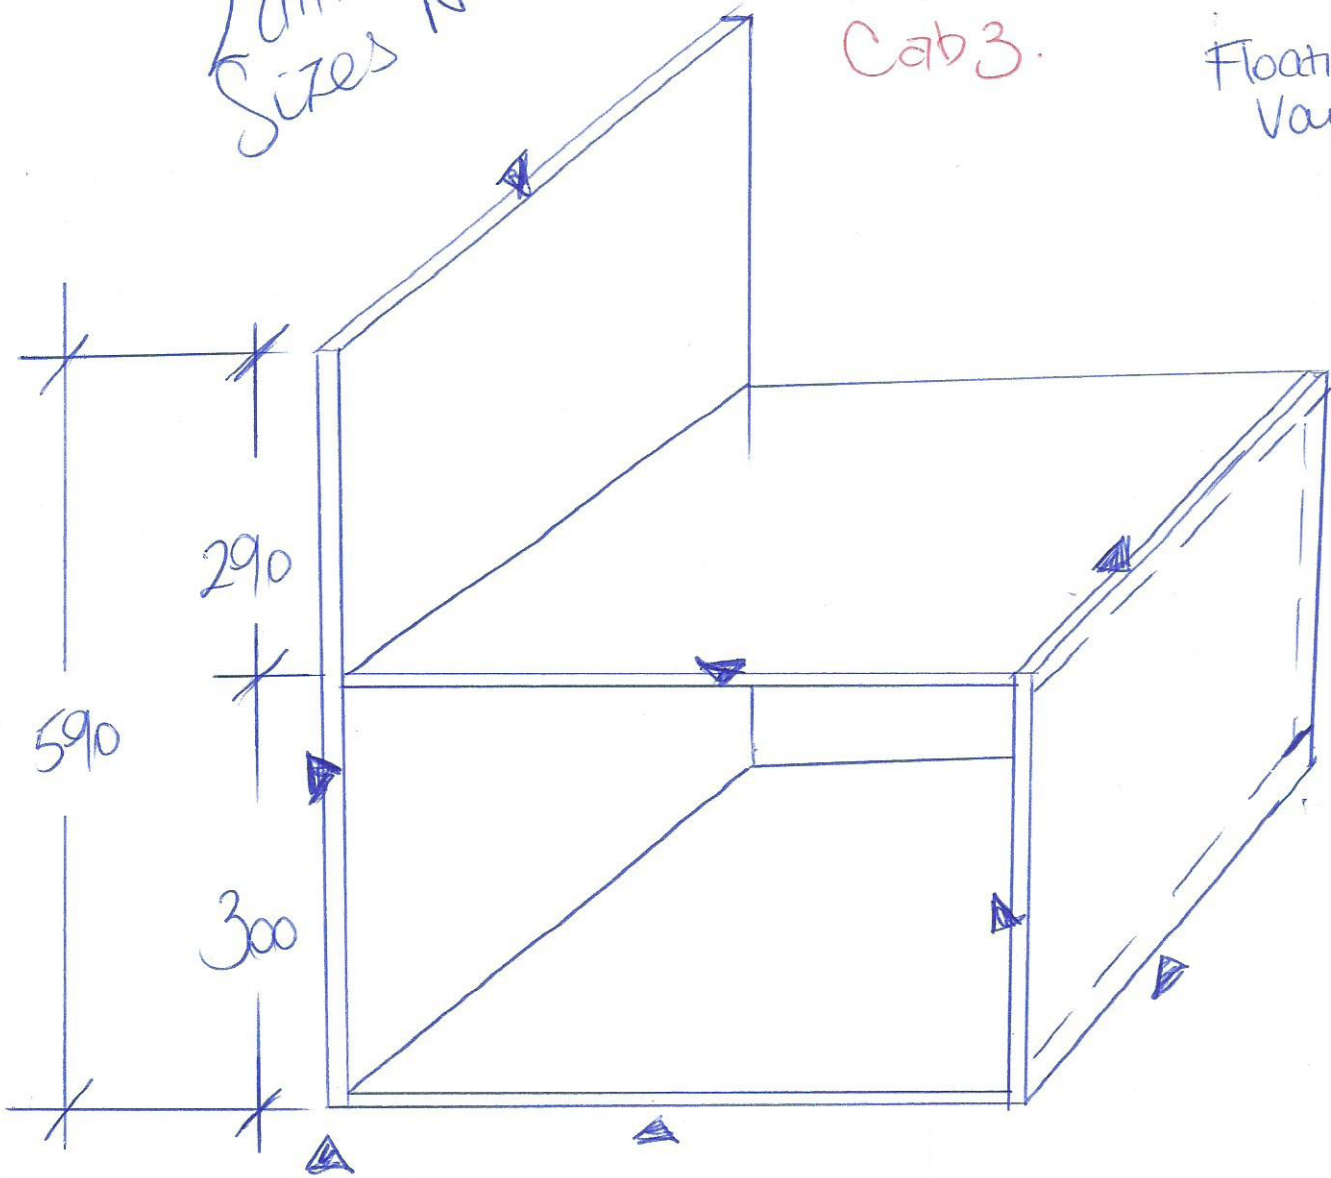

Master Ensuite

2 different  
Sizes Needed

Detail  
Cab 1  
Cab 3.

▲ =  
Flush edge  
  
Floating  
Vanity.

Cab 1 333 — No Hinge's  
 Fixed Door.  
 299# x 332w

Cabinet 3 666w —  
 2-doors  
 299# x 331w

\* RH Extended on the 667w.