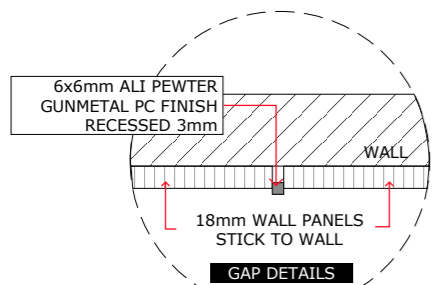

PROJECT TITLE  
WALL CLADDINGS

CLIENT ADDRESS

CLIENT NAME

SMOKED MIRROR TO SIT ON 12mm thk. MDF

6mm WIDE GAP w/ LAMINATED MDF

**A** :: STUDY WALL FRONT ELEV.

001 scale: 1=25mm

**AI** GYM WALL CLADDING  
Scale: NTS