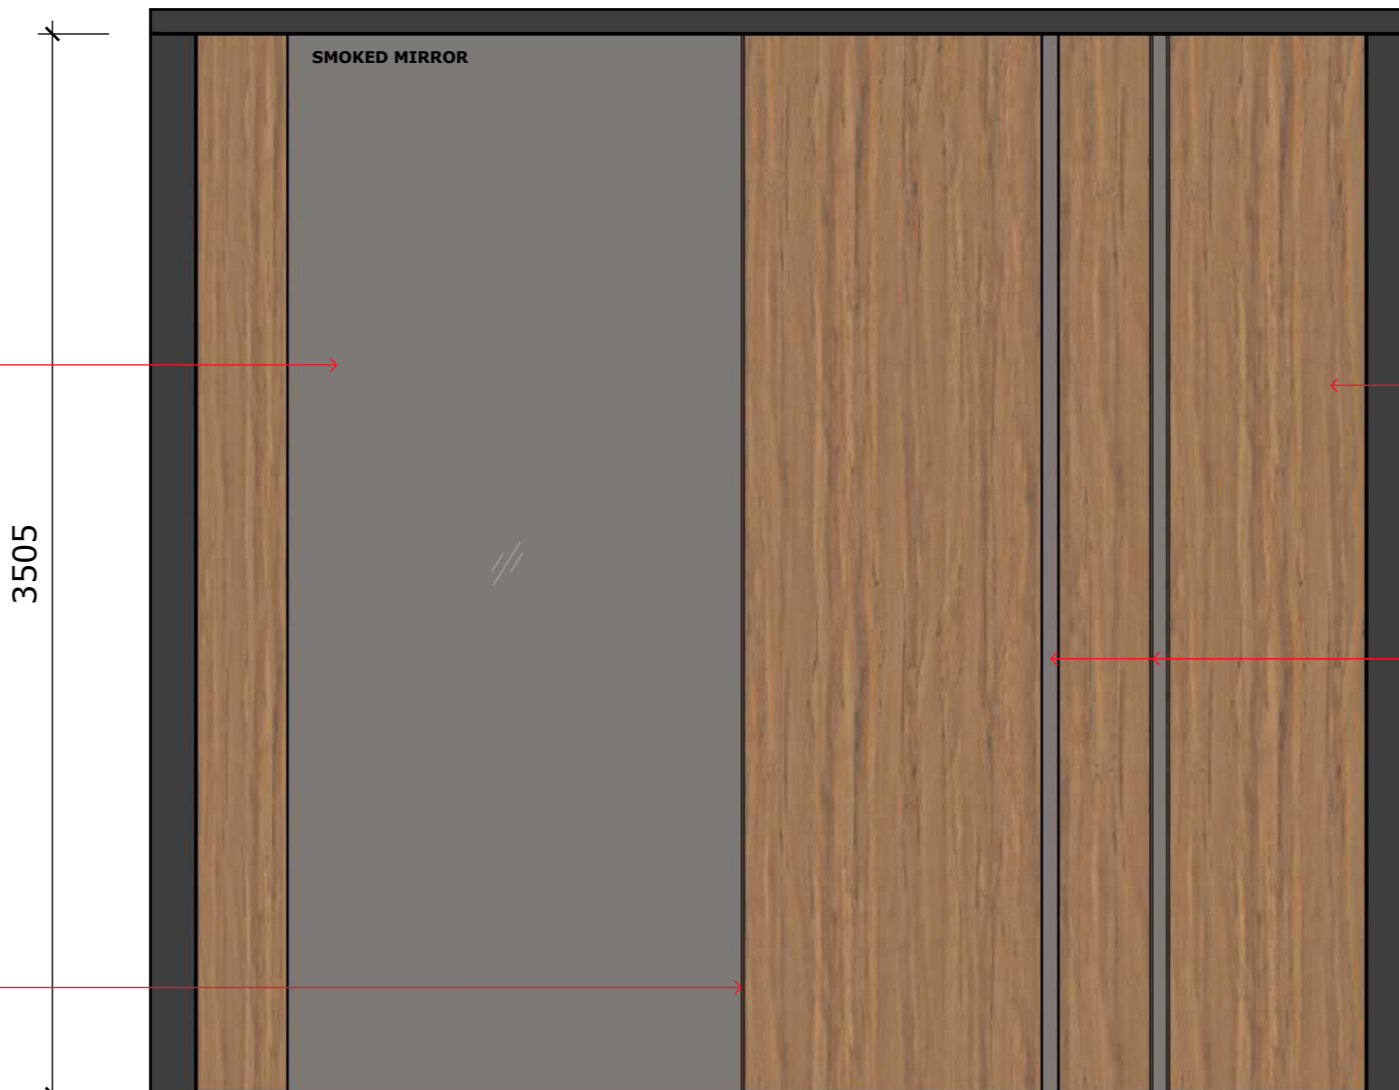

CLIENT NAME

SMOKED MIRROR TO SIT ON 12mm thk. MDF

6mm WIDE GAP w/ LAMINATED MDF

18mm thk. MDF  
POLYTEC AUSTRALIAN NATIVE  
DIRECT STICK TO WALL

50mm MIRROR STRIPS  
(see details.)

**A** :: GYM WALL FRONT ELEV.  
001 scale: 1=25mm