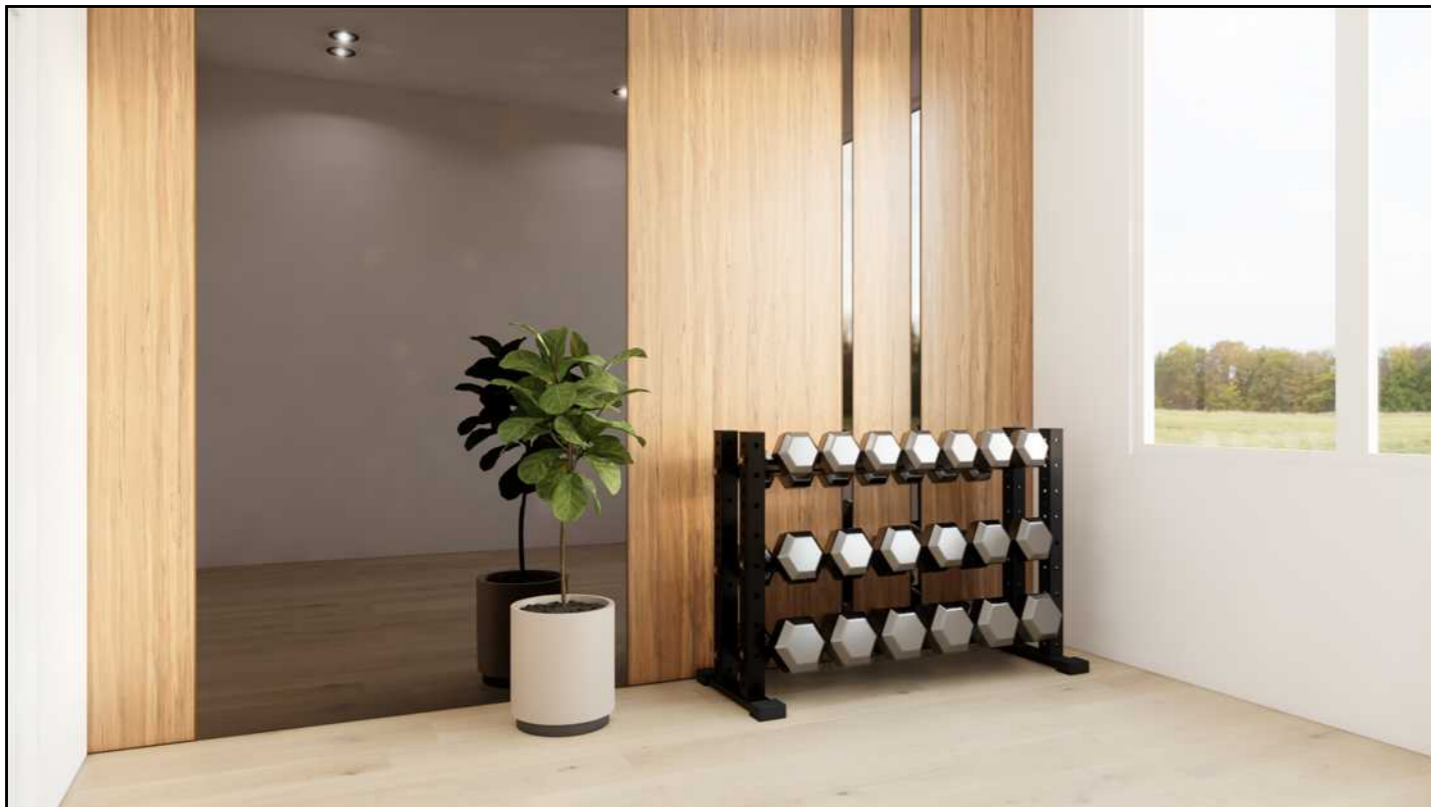

PROJECT TITLE  
WALL CLADDINGS

CLIENT ADDRESS

CLIENT NAME

SMOKED MIRROR TO SIT ON 12mm thk. MDF

6mm WIDE GAP w/ LAMINATED MDF

**A** :: STUDY WALL FRONT ELEV.

001 scale: 1=25mm

**AI** GYM WALL CLADDING  
Scale: NTS