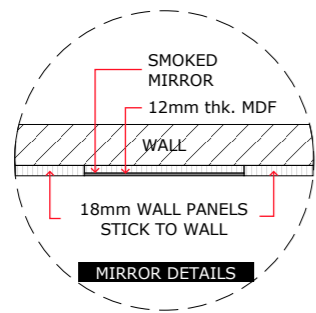

PROJECT TITLE  
WALL CLADDINGS

CLIENT ADDRESS

CLIENT NAME

SMOKED MIRROR TO SIT ON 12mm thk. MDF

6mm WIDE GAP w/ LAMINATED MDF

**A** :: STUDY WALL FRONT ELEV.

001 scale: 1=25mm

**AI** GYM WALL CLADDING  
Scale: NTS