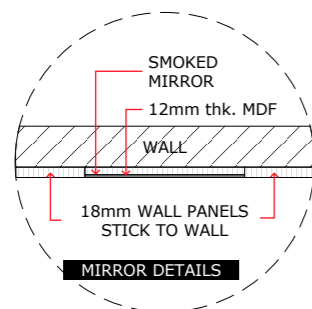

CLIENT ADDRESS

CLIENT NAME

DESIGNED BY  
SHAI ZEEV

ABN: 47 640 715 279  
6b Larman St, Bentleigh East 3165  
Mob: 0407004576  
E-mail: sales@thecabinetmerchant.com.au

PROJECT TITLE  
WALL CLADDINGS

CLIENT ADDRESS

CLIENT NAME

SMOKED MIRROR TO SIT ON 12mm thk. MDF

6mm WIDE GAP w/ LAMINATED MDF

18mm thk. MDF  
POLYTEC AUSTRALIAN NATIVE  
DIRECT STICK TO WALL

50mm MIRROR STRIPS  
(see details.)

**A** :: GYM WALL FRONT ELEV.  
001 scale: 1=25mm