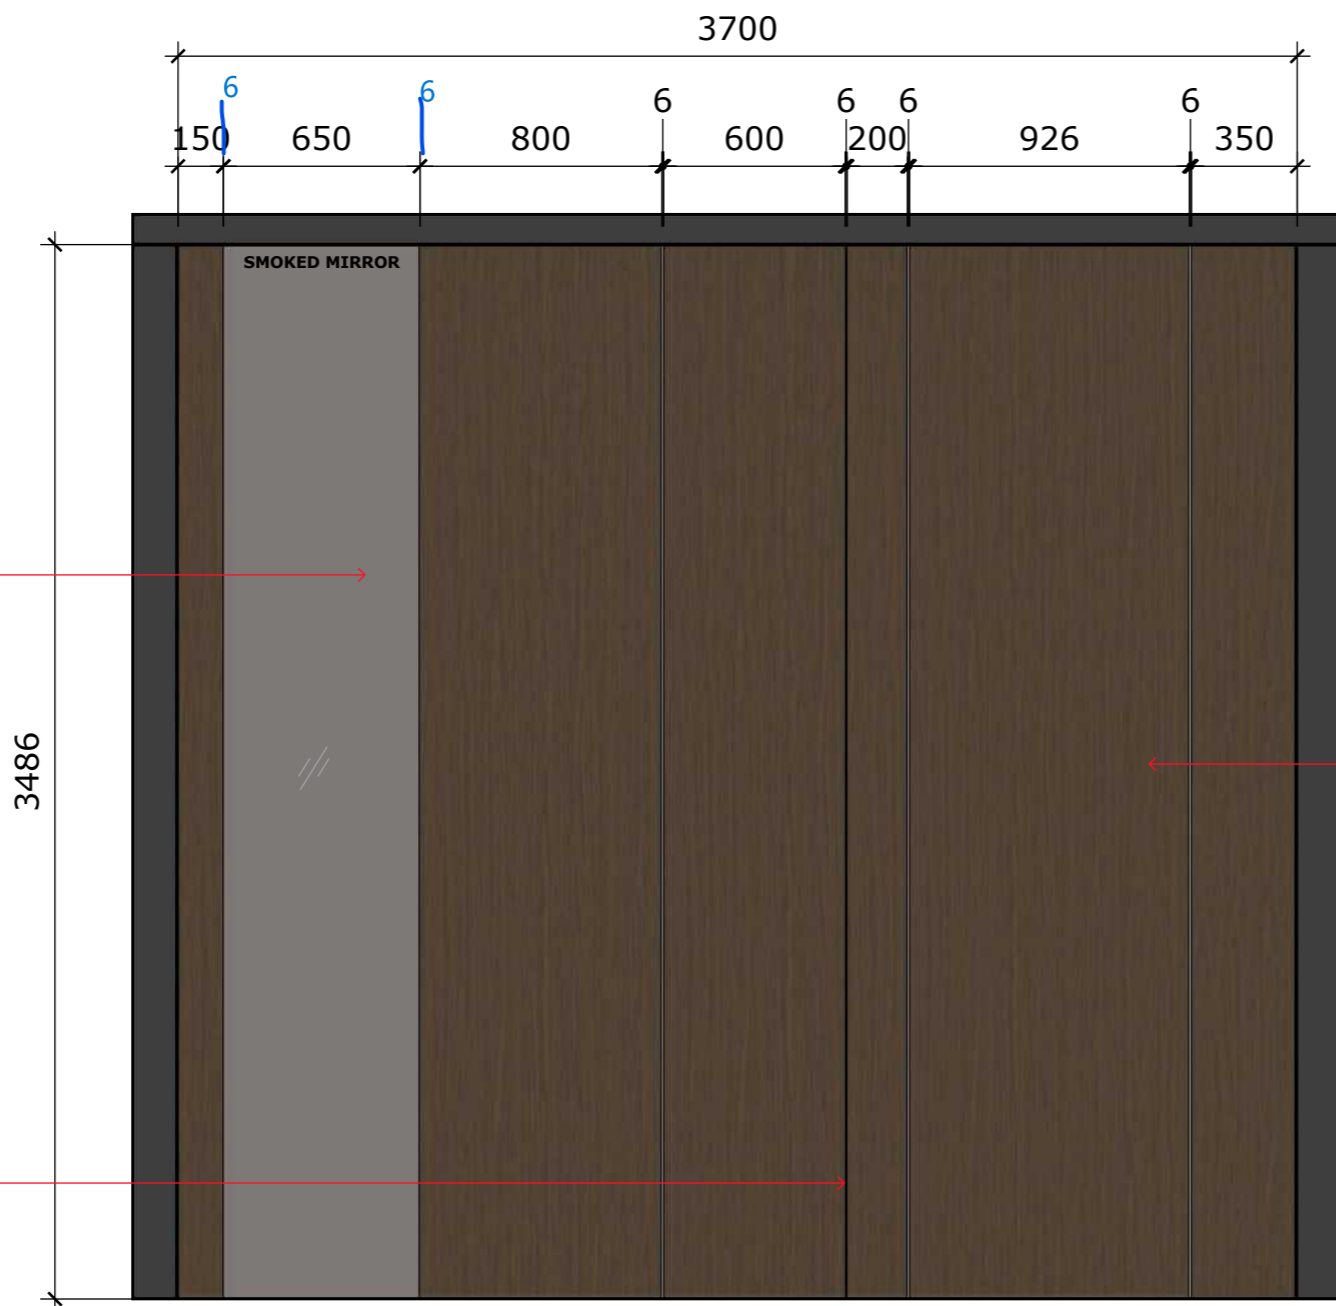

DESIGNED BY
SHAI ZEEV

ABN: 47 640 715 279
6b Larman St, Bentleigh East 3165
Mob: 0407004576
E-mail: sales@thecabinetmerchant.com.au

PROJECT TITLE
WALL CLADDINGS

CLIENT ADDRESS

CLIENT NAME

SMOKED MIRROR TO SIT ON 12mm thk. MDF