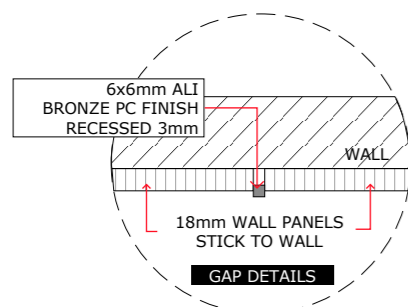

CLIENT ADDRESS

CLIENT NAME

DESIGNED BY  
SHAI ZEEV

ABN: 47 640 715 279  
6b Larman St, Bentleigh East 3165  
Mob: 0407004576  
E-mail: sales@thecabinetmerchant.com.au

PROJECT TITLE  
WALL CLADDINGS

CLIENT ADDRESS

CLIENT NAME

SMOKED MIRROR TO SIT ON 12mm thk. MDF

6mm WIDE GAP w/ LAMINATED MDF

18mm thk. MDF  
POLYTEC AUSTRALIAN NATIVE  
DIRECT STICK TO WALL

50mm MIRROR STRIPS  
(see details.)

**A** :: GYM WALL FRONT ELEV.  
001 scale: 1=25mm