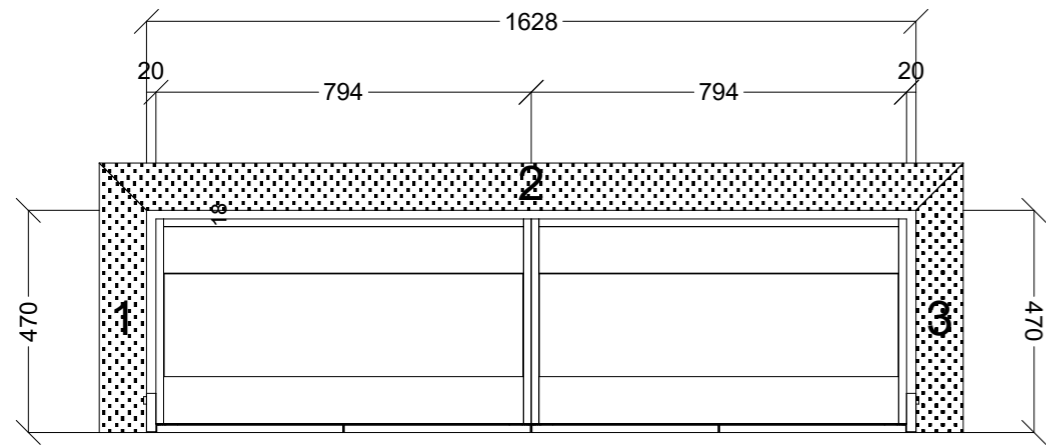

	Client:		Door and panels style/colour: WHITE HMR		Sheet 1 of 4
	Room: STUDY	Benchtop Colour: N/A		Drawer slides: N/A	Carcass: WHITE HMR
	Date: 11/11/25	Address: CAMERON		Handles Item No: N/A	Approved by:

	Client:		Door and panels style/colour: WHITE HMR		Sheet 2 of 4	
	Room: LAUNDRY		Benchtop Colour: N/A		Drawer slides: N/A	Carcass: WHITE HMR
	Date: 11/11/25	Address: CAMERON		Handles Item No: N/A		Approved by:

	Client:		Door and panels style/colour: POLAR WHITE MATT		Sheet 3 of 4
	Room: LINEN		Benchtop Colour: N/A		Drawer slides: N/A
	Carcass: WHITE HMR		Date: 11/11/25		Address: CAMERON
Handles Item No: PTO		Approved by:			