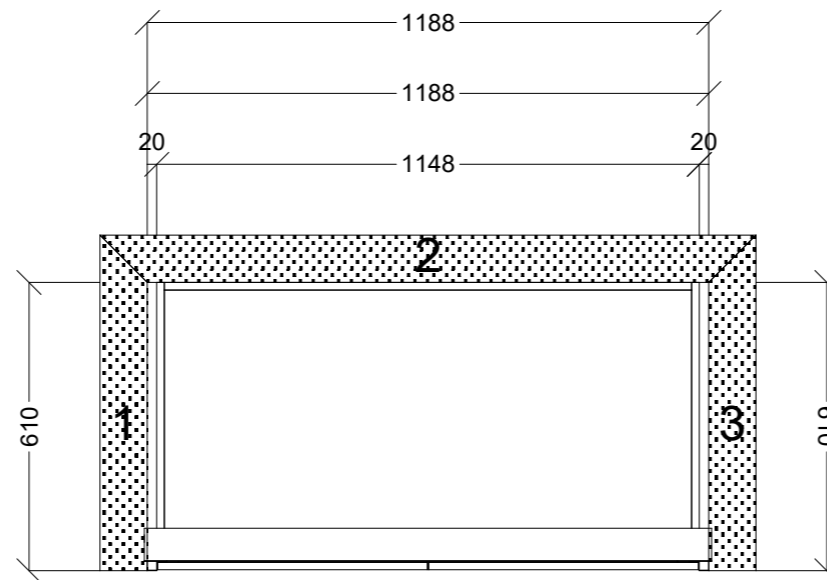

	Client:		Door and panels style/colour: WHITE HMR		Sheet 1 of 4
	Room: STUDY	Benchtop Colour: N/A		Drawer slides: N/A	Carcass: WHITE HMR
	Date: 11/11/25	Address: CAMERON		Handles Item No: N/A	Approved by:

	Client:		Door and panels style/colour: WHITE HMR		Sheet 2 of 4	
	Room: LAUNDRY		Benchtop Colour: N/A		Drawer slides: N/A	Carcass: WHITE HMR
	Date: 11/11/25	Address: CAMERON		Handles Item No: N/A		Approved by:

	Client:		Door and panels style/colour: POLAR WHITE MATT		Sheet 3 of 4
	Room: LINEN		Benchtop Colour: N/A		Drawer slides: N/A
	Carcass: WHITE HMR		Date: 11/11/25		Address: CAMERON
Handles Item No: PTO		Approved by:			