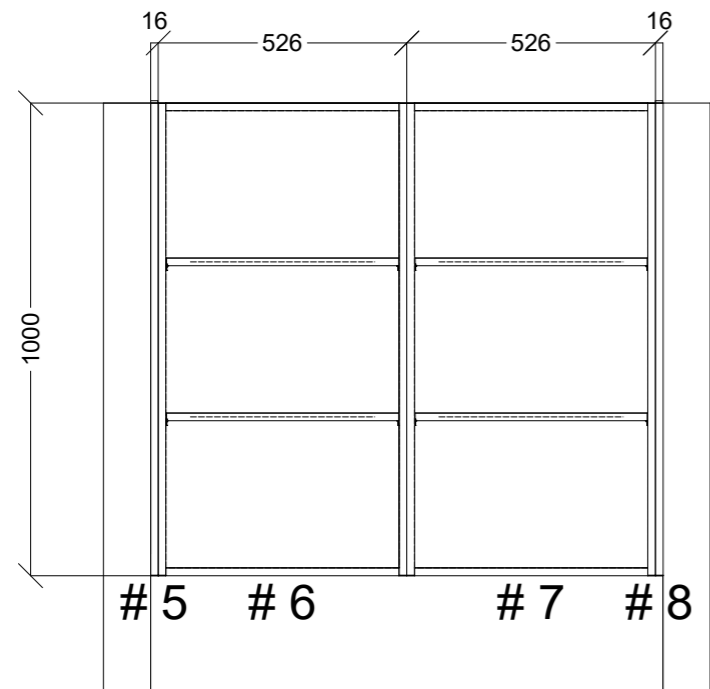

	Client:		Door and panels style/colour: WHITE HMR		Sheet 1 of 4
	Room: STUDY	Benchtop Colour: N/A		Drawer slides: N/A	Carcass: WHITE HMR
	Date: 11/11/25	Address: CAMERON		Handles Item No: N/A	Approved by:

	Client:		Door and panels style/colour: WHITE HMR		Sheet 2 of 4	
	Room: LAUNDRY		Benchtop Colour: N/A		Drawer slides: N/A	Carcass: WHITE HMR
	Date: 11/11/25	Address: CAMERON		Handles Item No: N/A		Approved by: