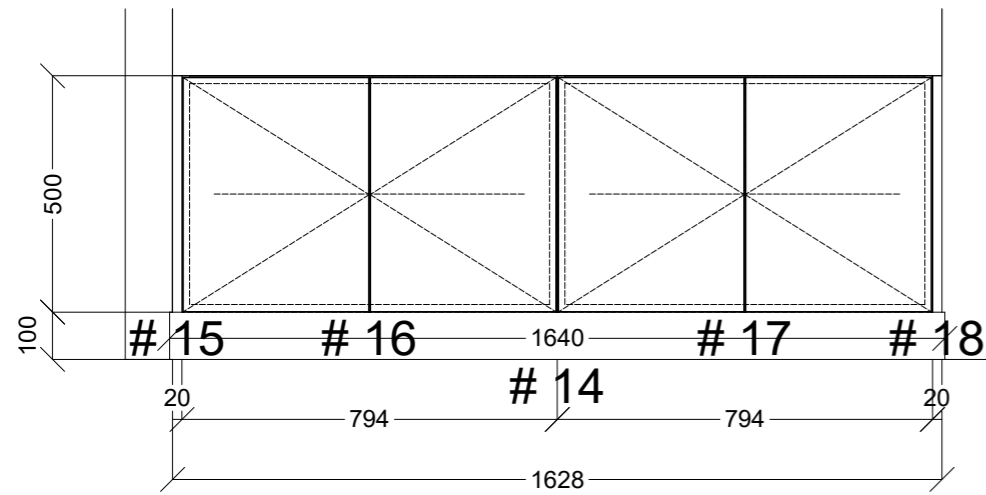

	Client:		Door and panels style/colour: WHITE HMR		Sheet 1 of 4
	Room: STUDY	Benchtop Colour: N/A		Drawer slides: N/A	Carcass: WHITE HMR
	Date: 11/11/25	Address: CAMERON		Handles Item No: N/A	Approved by:

	Client:		Door and panels style/colour: WHITE HMR		Sheet 2 of 4	
	Room: LAUNDRY		Benchtop Colour: N/A		Drawer slides: N/A	Carcass: WHITE HMR
	Date: 11/11/25	Address: CAMERON		Handles Item No: N/A		Approved by:

	Client:		Door and panels style/colour: POLAR WHITE MATT		Sheet 3 of 4
	Room: LINEN		Benchtop Colour: N/A		Drawer slides: N/A
	Carcass: WHITE HMR		Date: 11/11/25		Address: CAMERON
Handles Item No: PTO		Approved by:			