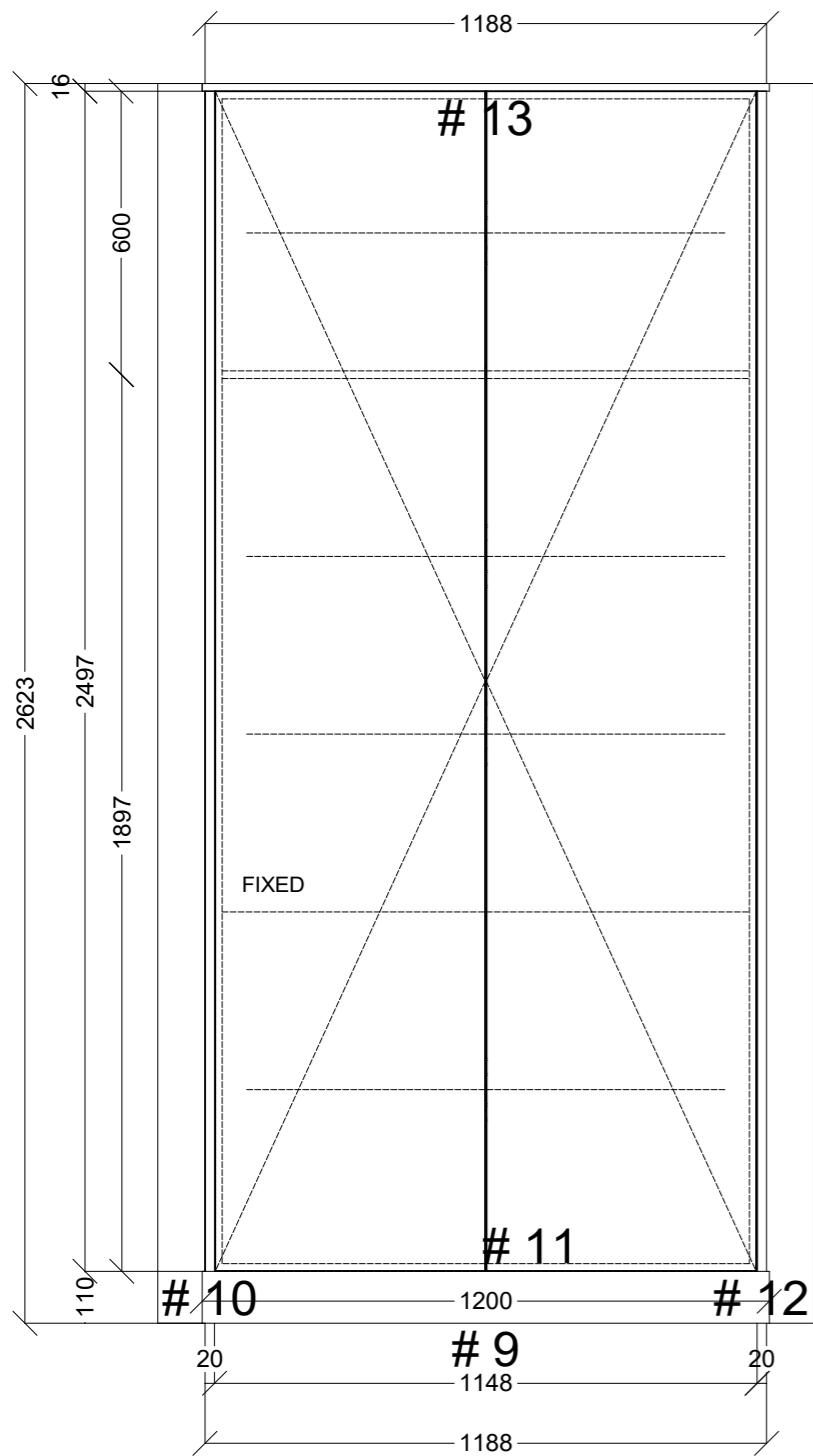

	Client:		Door and panels style/colour: WHITE HMR		Sheet 1 of 4
	Room: STUDY	Benchtop Colour: N/A		Drawer slides: N/A	Carcass: WHITE HMR
	Date: 11/11/25	Address: CAMERON		Handles Item No: N/A	Approved by:

	Client:		Door and panels style/colour: WHITE HMR		Sheet 2 of 4	
	Room: LAUNDRY		Benchtop Colour: N/A		Drawer slides: N/A	Carcass: WHITE HMR
	Date: 11/11/25	Address: CAMERON		Handles Item No: N/A		Approved by:

	Client:		Door and panels style/colour: POLAR WHITE MATT		Sheet 3 of 4
	Room: LINEN		Benchtop Colour: N/A		Drawer slides: N/A
	Carcass: WHITE HMR		Date: 11/11/25		Address: CAMERON
Handles Item No: PTO		Approved by:			