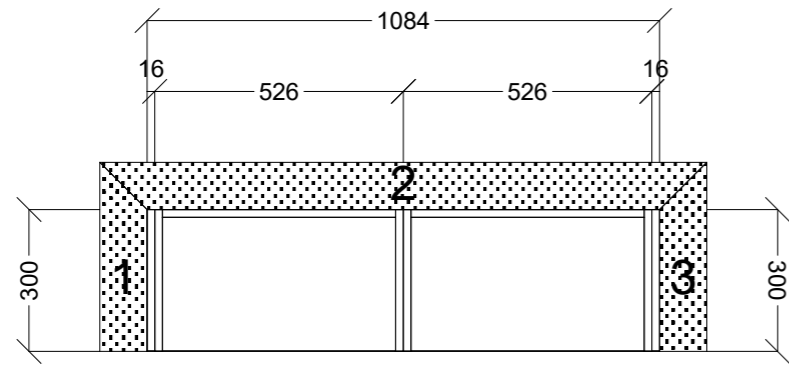

	Client:		Door and panels style/colour: WHITE HMR		Sheet 1 of 4
	Room: STUDY	Benchtop Colour: N/A		Drawer slides: N/A	Carcass: WHITE HMR
	Date: 11/11/25	Address: CAMERON		Handles Item No: N/A	Approved by:

	Client:		Door and panels style/colour: WHITE HMR		Sheet 2 of 4	
	Room: LAUNDRY		Benchtop Colour: N/A		Drawer slides: N/A	Carcass: WHITE HMR
	Date: 11/11/25	Address: CAMERON		Handles Item No: N/A		Approved by:

	Client:		Door and panels style/colour: POLAR WHITE MATT		Sheet 3 of 4
	Room: LINEN		Benchtop Colour: N/A		Drawer slides: N/A
	Carcass: WHITE HMR		Date: 11/11/25		Address: CAMERON
Handles Item No: PTO		Approved by:			