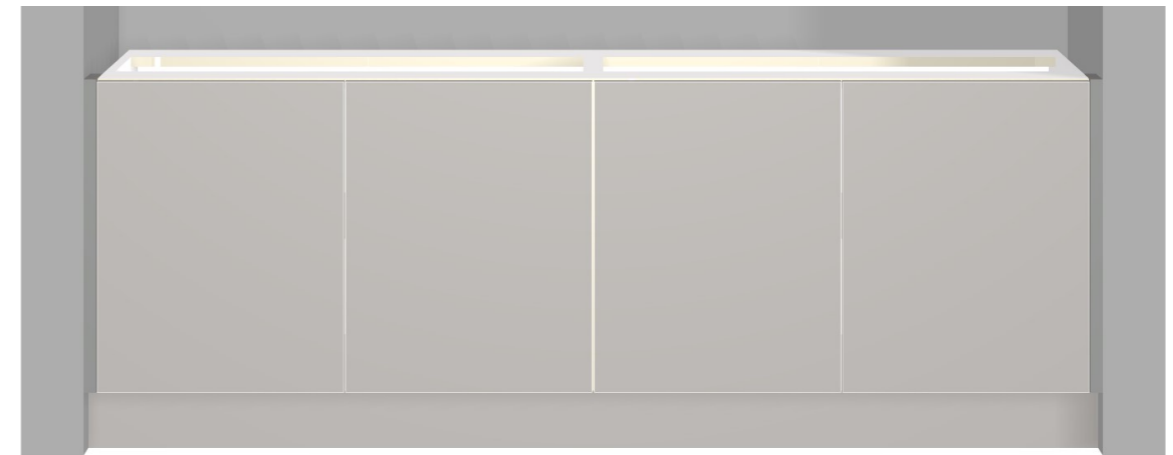

	Client:		Door and panels style/colour: WHITE HMR		Sheet 1 of 4
	Room: STUDY	Benchtop Colour: N/A		Drawer slides: N/A	Carcass: WHITE HMR
	Date: 11/11/25	Address: CAMERON		Handles Item No: N/A	Approved by:

	Client:		Door and panels style/colour: WHITE HMR		Sheet 2 of 4	
	Room: LAUNDRY		Benchtop Colour: N/A		Drawer slides: N/A	Carcass: WHITE HMR
	Date: 11/11/25	Address: CAMERON		Handles Item No: N/A		Approved by:

	Client:		Door and panels style/colour: POLAR WHITE MATT		Sheet 3 of 4
	Room: LINEN		Benchtop Colour: N/A		Drawer slides: N/A
	Carcass: WHITE HMR		Date: 11/11/25		Address: CAMERON
Handles Item No: PTO		Approved by:			