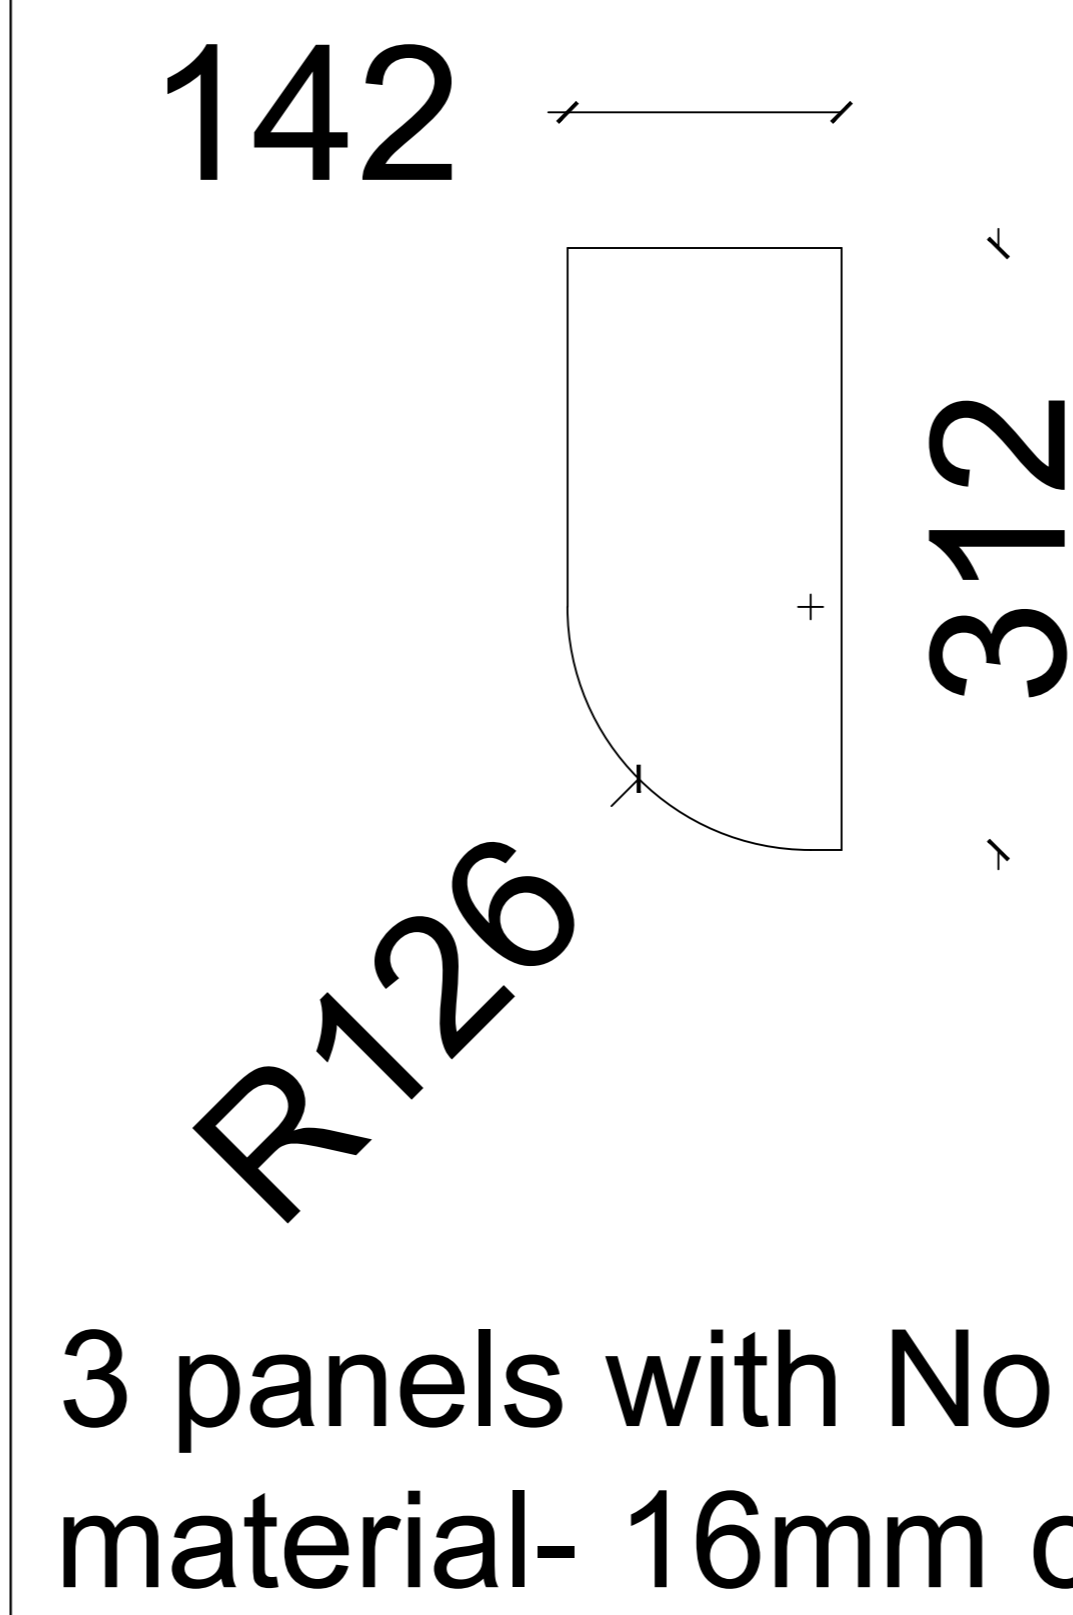

2 panels each with No Edge
material- C2 18mm natural oak

3 panels with No Edge
material- 16mm cover sheet

5 panels with No Edge
material- 16mm cover sheet