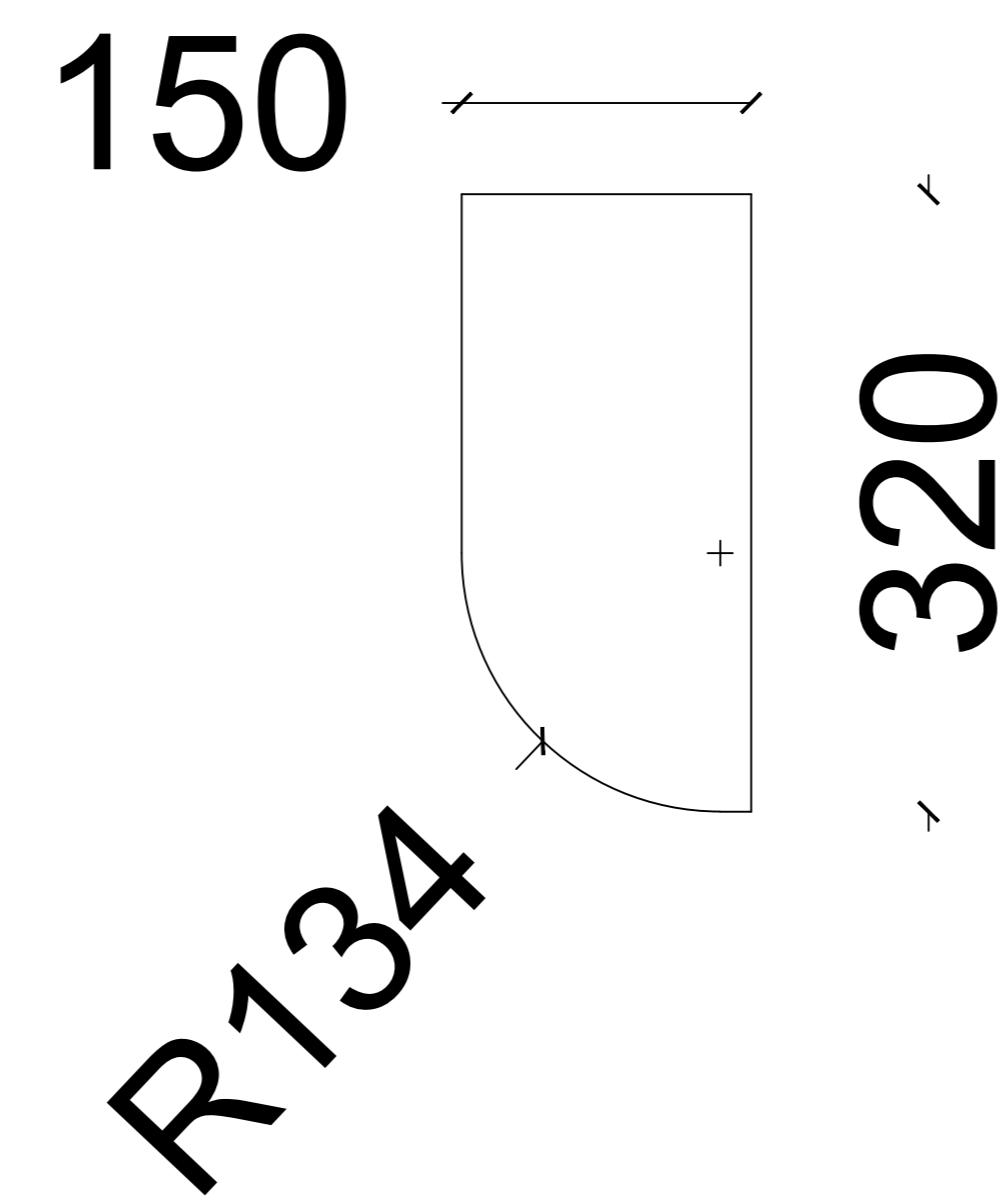

2 panels each with No Edge
material- C2 18mm natural oak

3 panels with No Edge
material- 16mm cover sheet

5 panels with No Edge
material- 16mm cover sheet