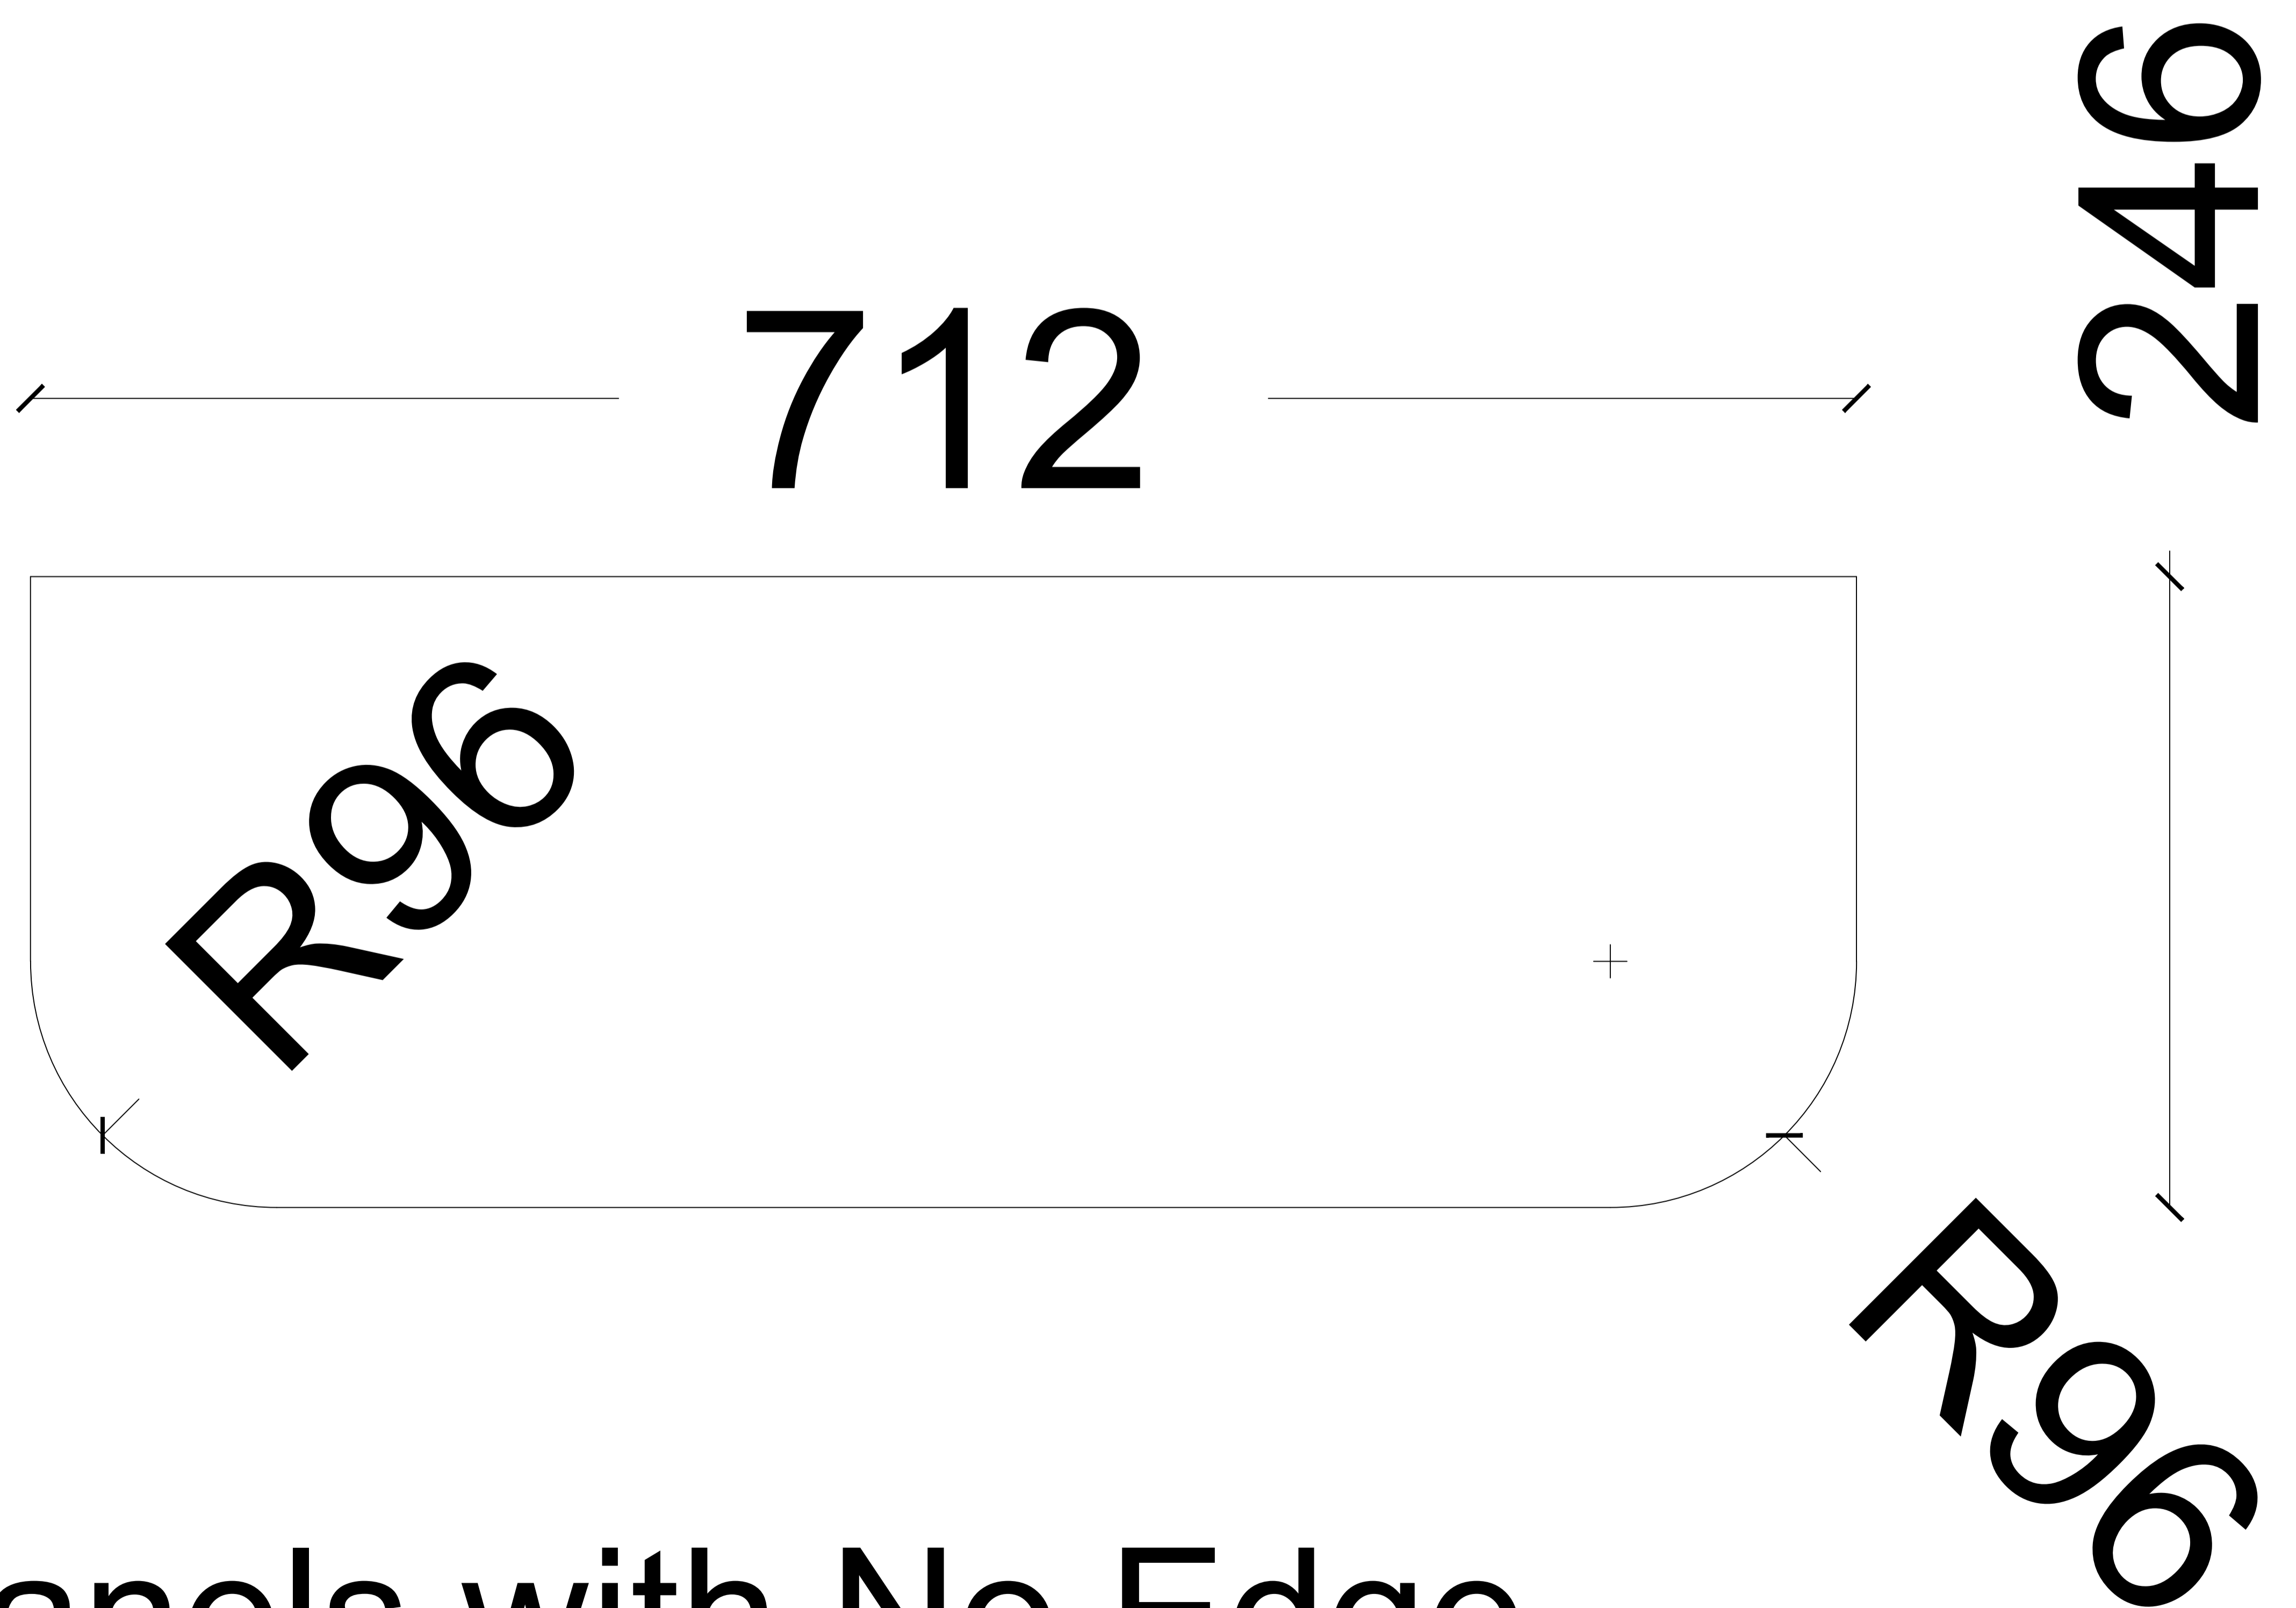

4 panels with No Edge  
material- C1 Bronzed oak

4 panels with No Edge  
material- 16mm cover sheet