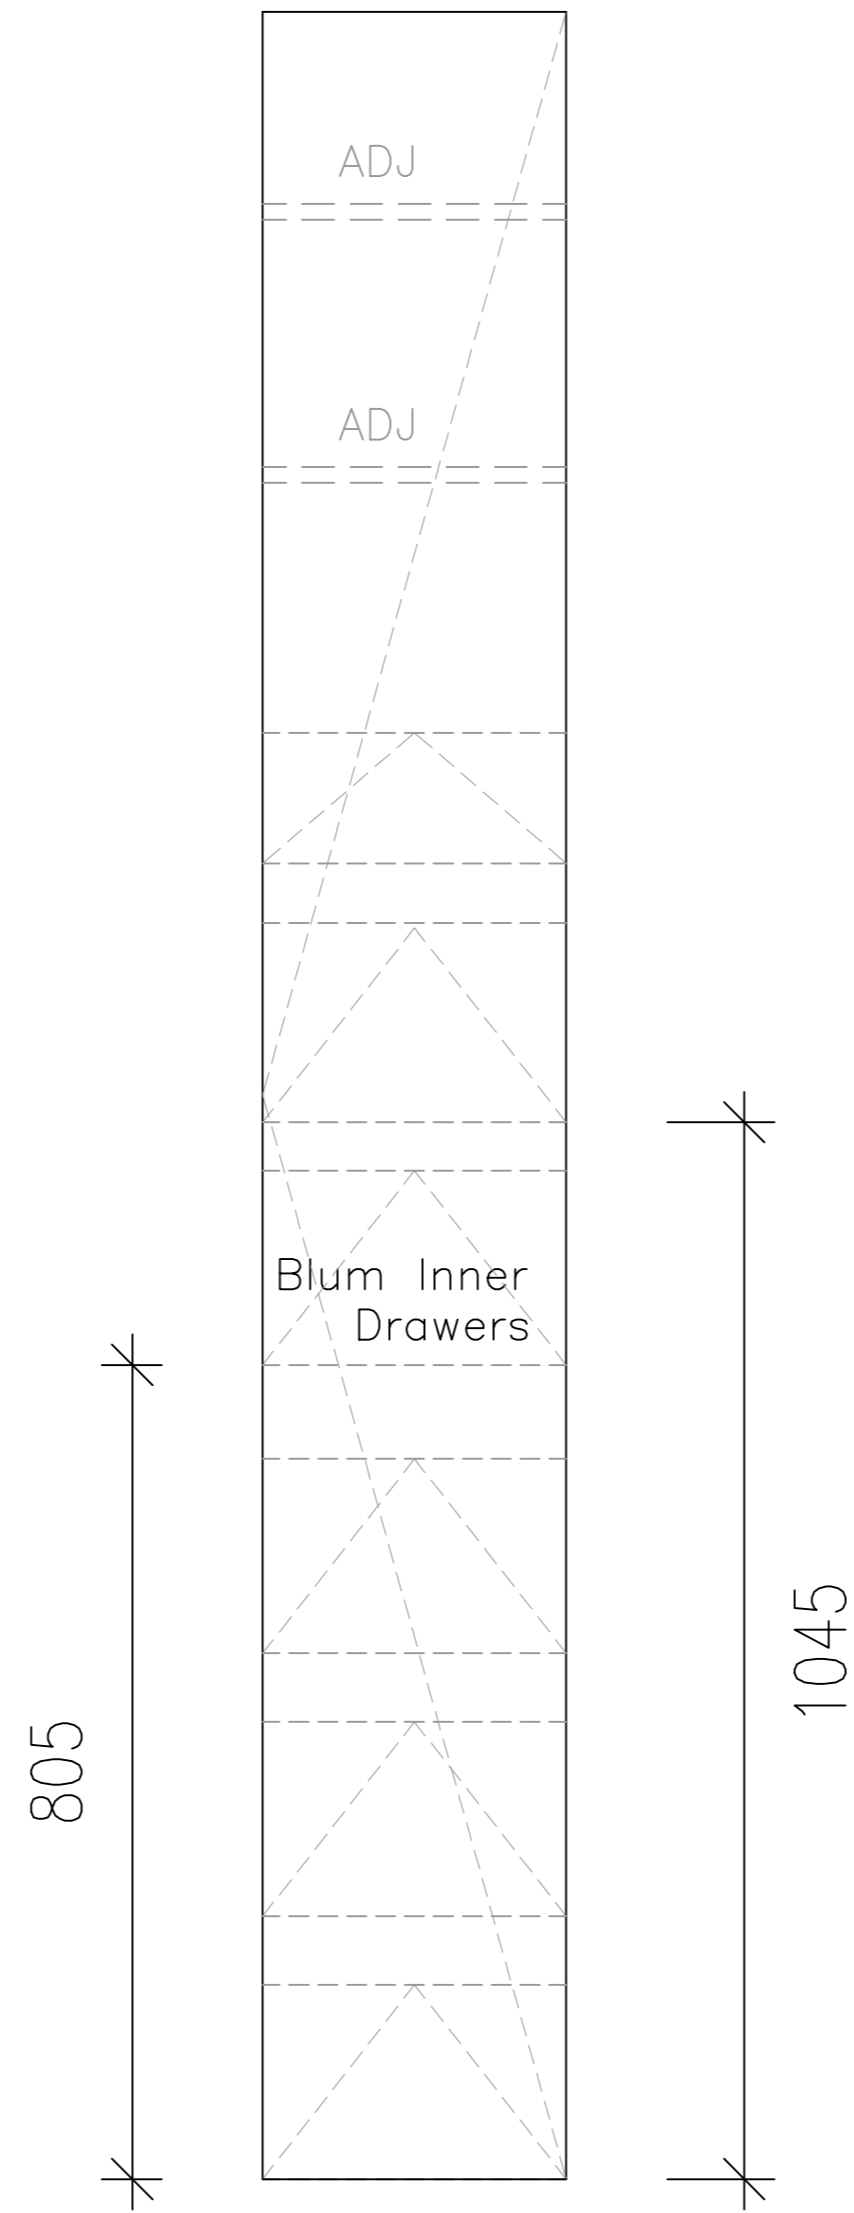

ELEVATION

INTERNAL ELEVATION

SIDE ELEVATION

PLAN VIEW

# FINISHES

TC 402 SHAKER DOOR FINISHED IN DULUX VIVID WHITE SATIN

**ADAM**

PROJECT: 4 KIRRUM CLS WANTIRNA SOUTH

Drawing Title : PANTRY CUPBOARD

Date: 30/11/2025

Drawing No. A1

Revision : Rev 0

Drawn : AC

PLANS INSPECTED AND APPROVED FOR CONSTRUCTION

NAME \_\_\_\_\_

SIGNED \_\_\_\_\_

DATED / /