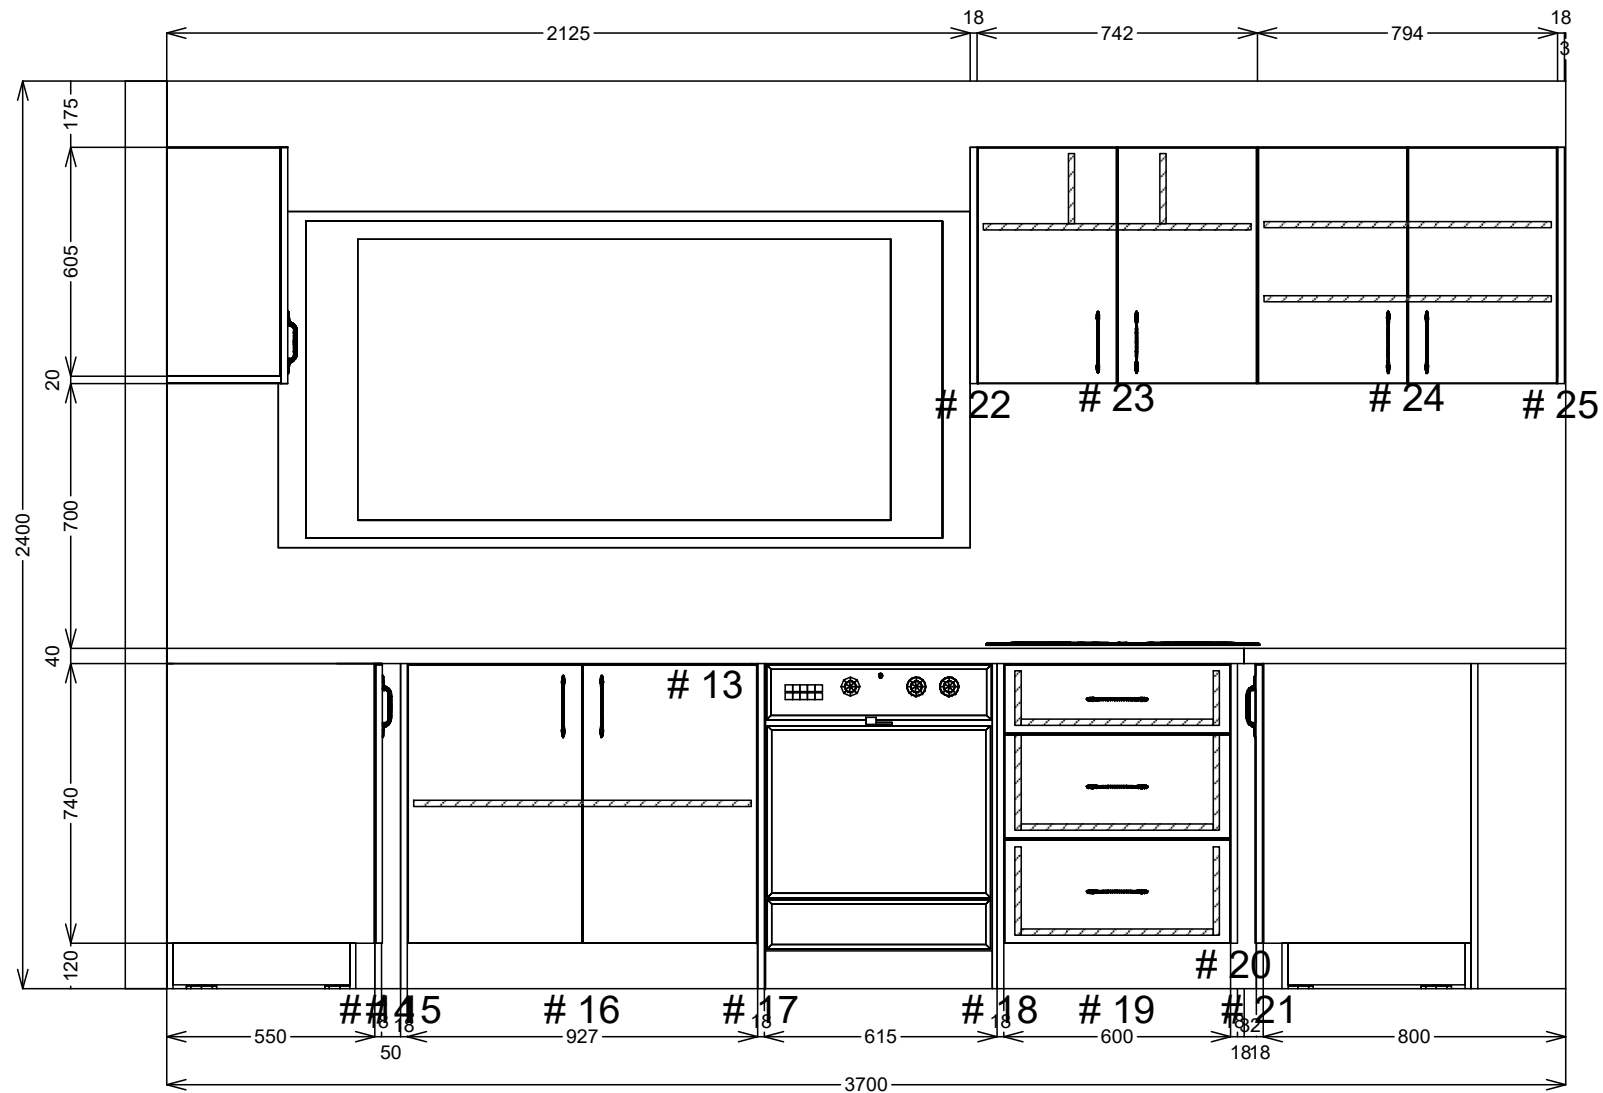

<b>SJ Custom Kitchens</b>	Phone: 0432 101 986	Job #: Job	Site Contact: Trevor	Date: 01/12/25
	Email: sjcustomkitchens@hotmail.com	Job Name: Default	Site Phone:	Drawn By:
	Web: www.sjcustomkitchens.com	Room #:	Site Address: 23 Shearwater Drive	Drawing #: 2
		Room Name:	City: Carrum Downs State: Victoria.	Scale: NTS