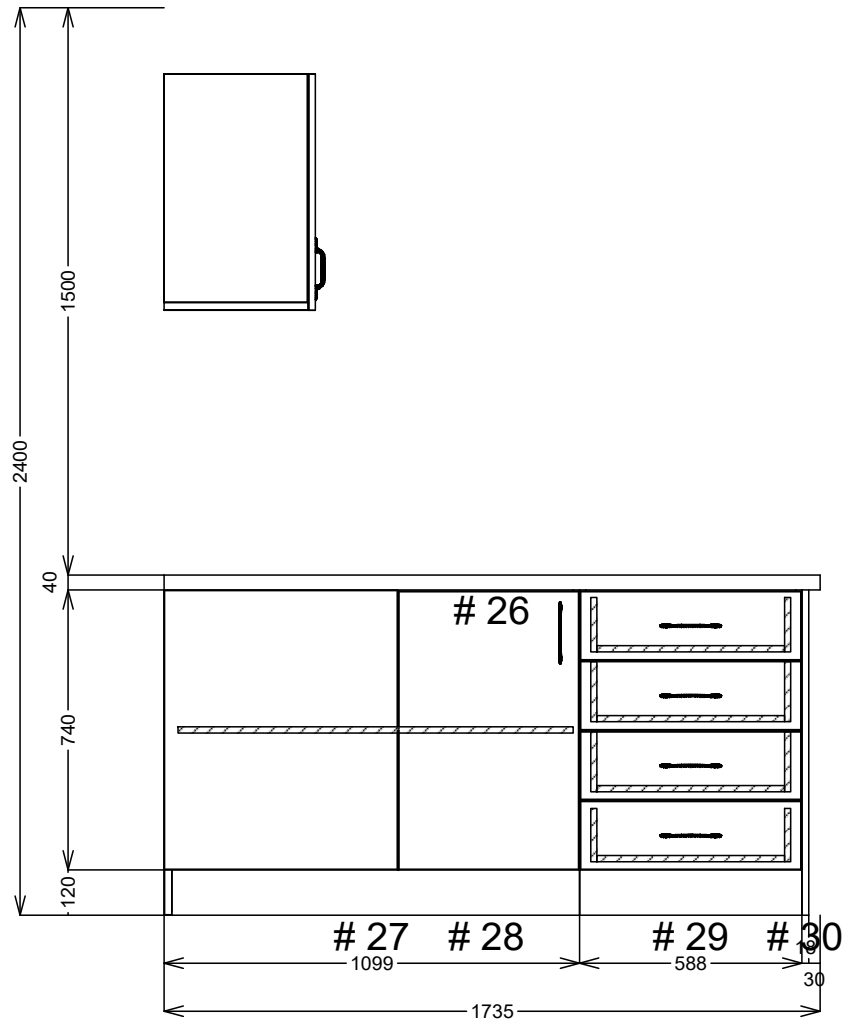

SJ Custom Kitchens	Phone: 0432 101 986	Job #: Job	Site Contact: Trevor	Date: 01/12/25
	Email: sjcustomkitchens@hotmail.com	Job Name: Default	Site Phone:	Drawn By:
	Web: www.sjcustomkitchens.com	Room #:	Site Address: 23 Shearwater Drive	Drawing #: 4
		Room Name:	City: Carrum Downs State: Victoria.	Scale: NTS