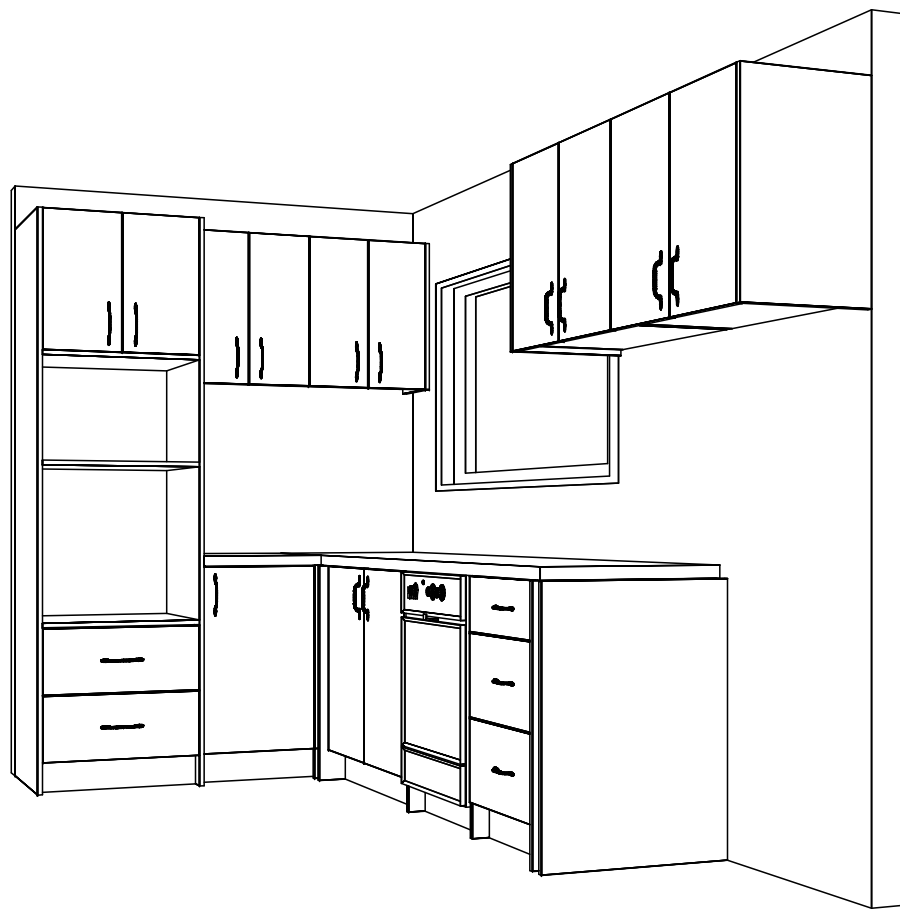

SJ Custom Kitchens	Phone: 0432 101 986	Job #: Job	Site Contact: Trevor	Date: 01/12/25
	Email: sjcustomkitchens@hotmail.com	Job Name: Default	Site Phone:	Drawn By:
	Web: www.sjcustomkitchens.com	Room #:	Site Address: 23 Shearwater Drive	Drawing #: 8
		Room Name:	City: Carrum Downs State: Victoria.	Scale: NTS