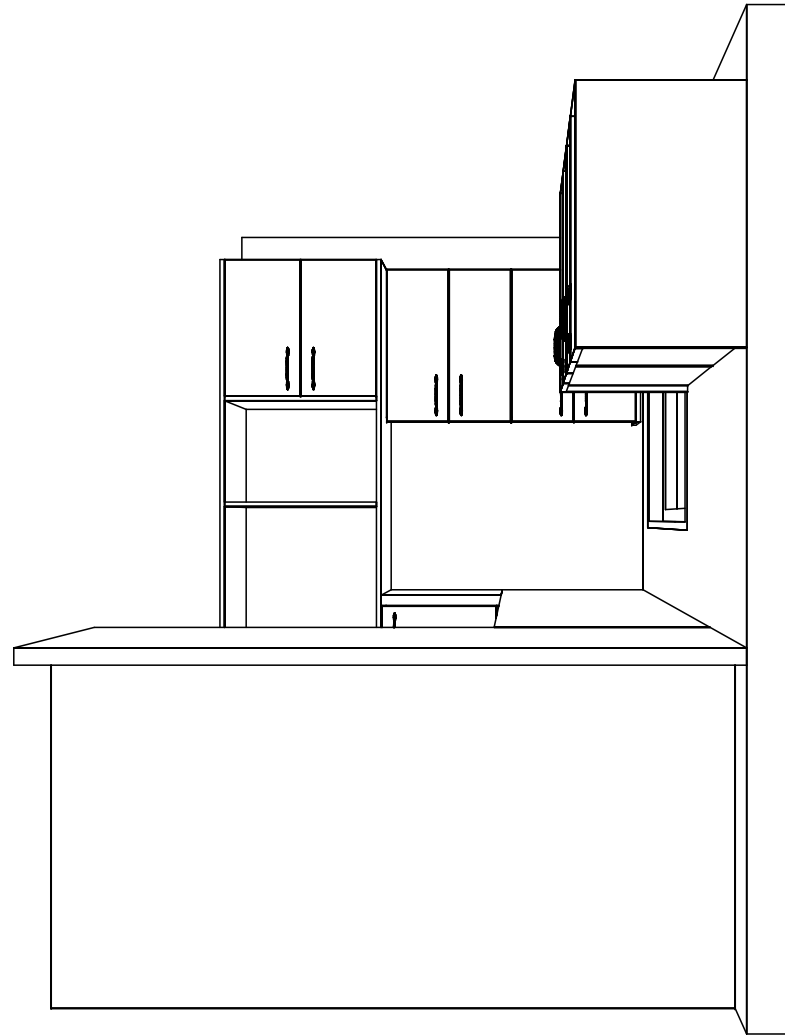

SJ Custom Kitchens	Phone: 0432 101 986	Job #: Job	Site Contact: Trevor	Date: 01/12/25
	Email: sjcustomkitchens@hotmail.com	Job Name: Default	Site Phone:	Drawn By:
	Web: www.sjcustomkitchens.com	Room #:	Site Address: 23 Shearwater Drive	Drawing #: 6
		Room Name:	City: Carrum Downs State: Victoria.	Scale: NTS