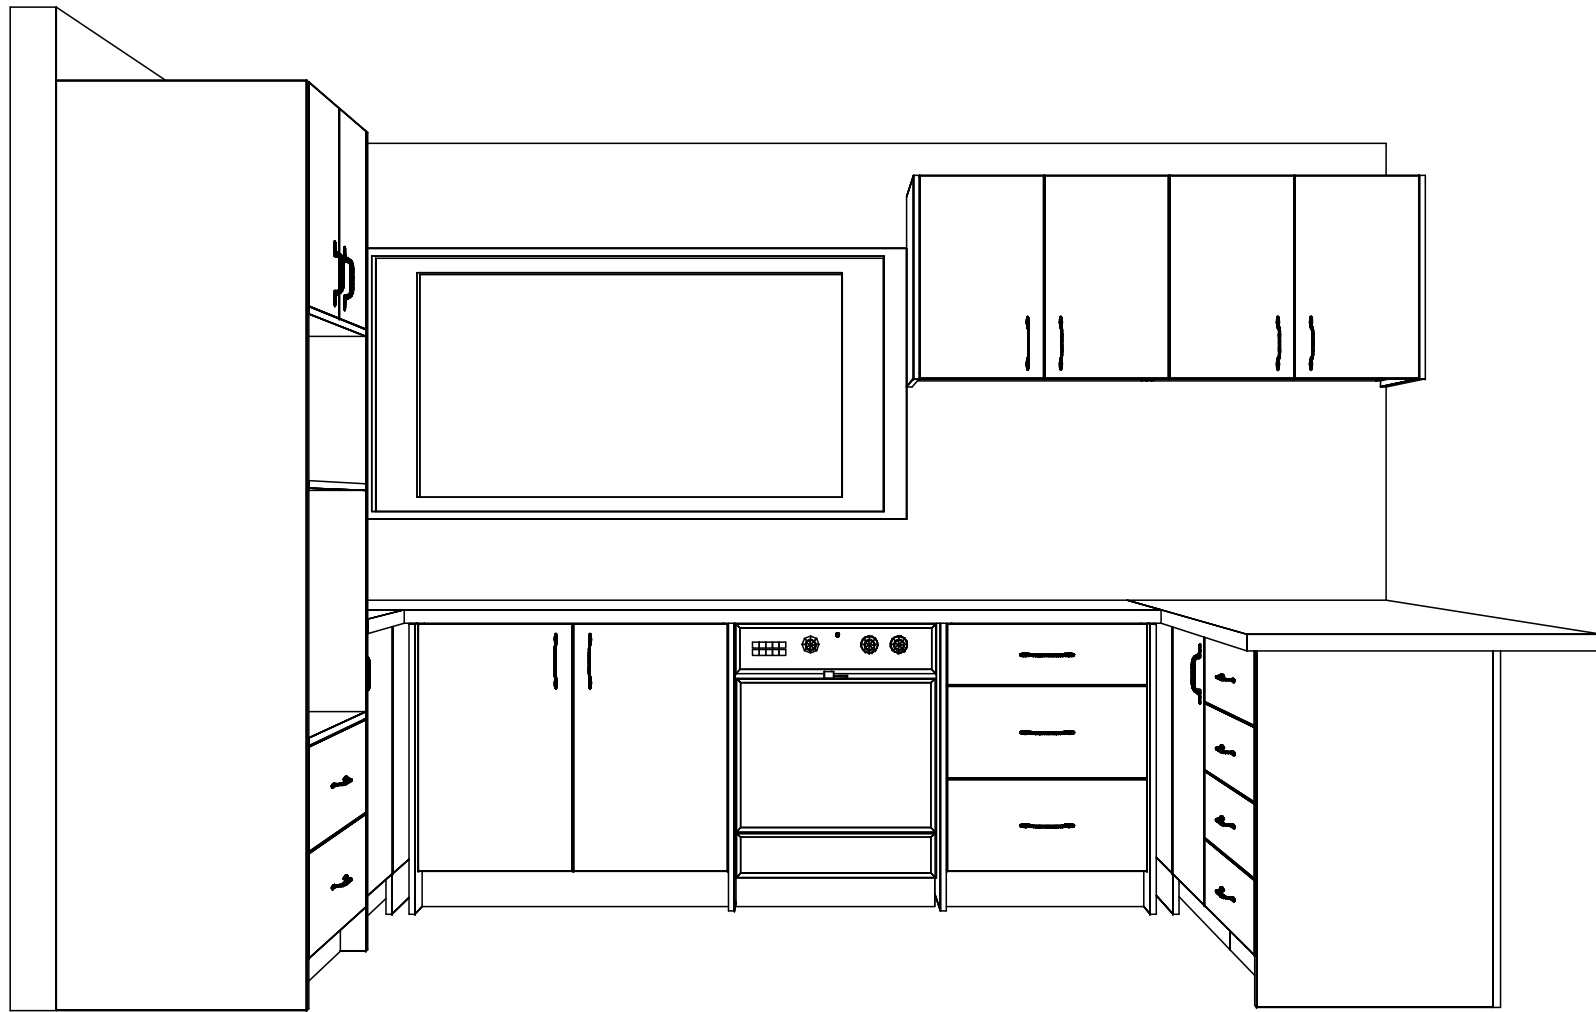

SJ Custom Kitchens	Phone: 0432 101 986	Job #: Job	Site Contact: Trevor	Date: 01/12/25
	Email: sjcustomkitchens@hotmail.com	Job Name: Default	Site Phone:	Drawn By:
	Web: www.sjcustomkitchens.com	Room #:	Site Address: 23 Shearwater Drive	Drawing #: 5
		Room Name:	City: Carrum Downs State: Victoria.	Scale: NTS